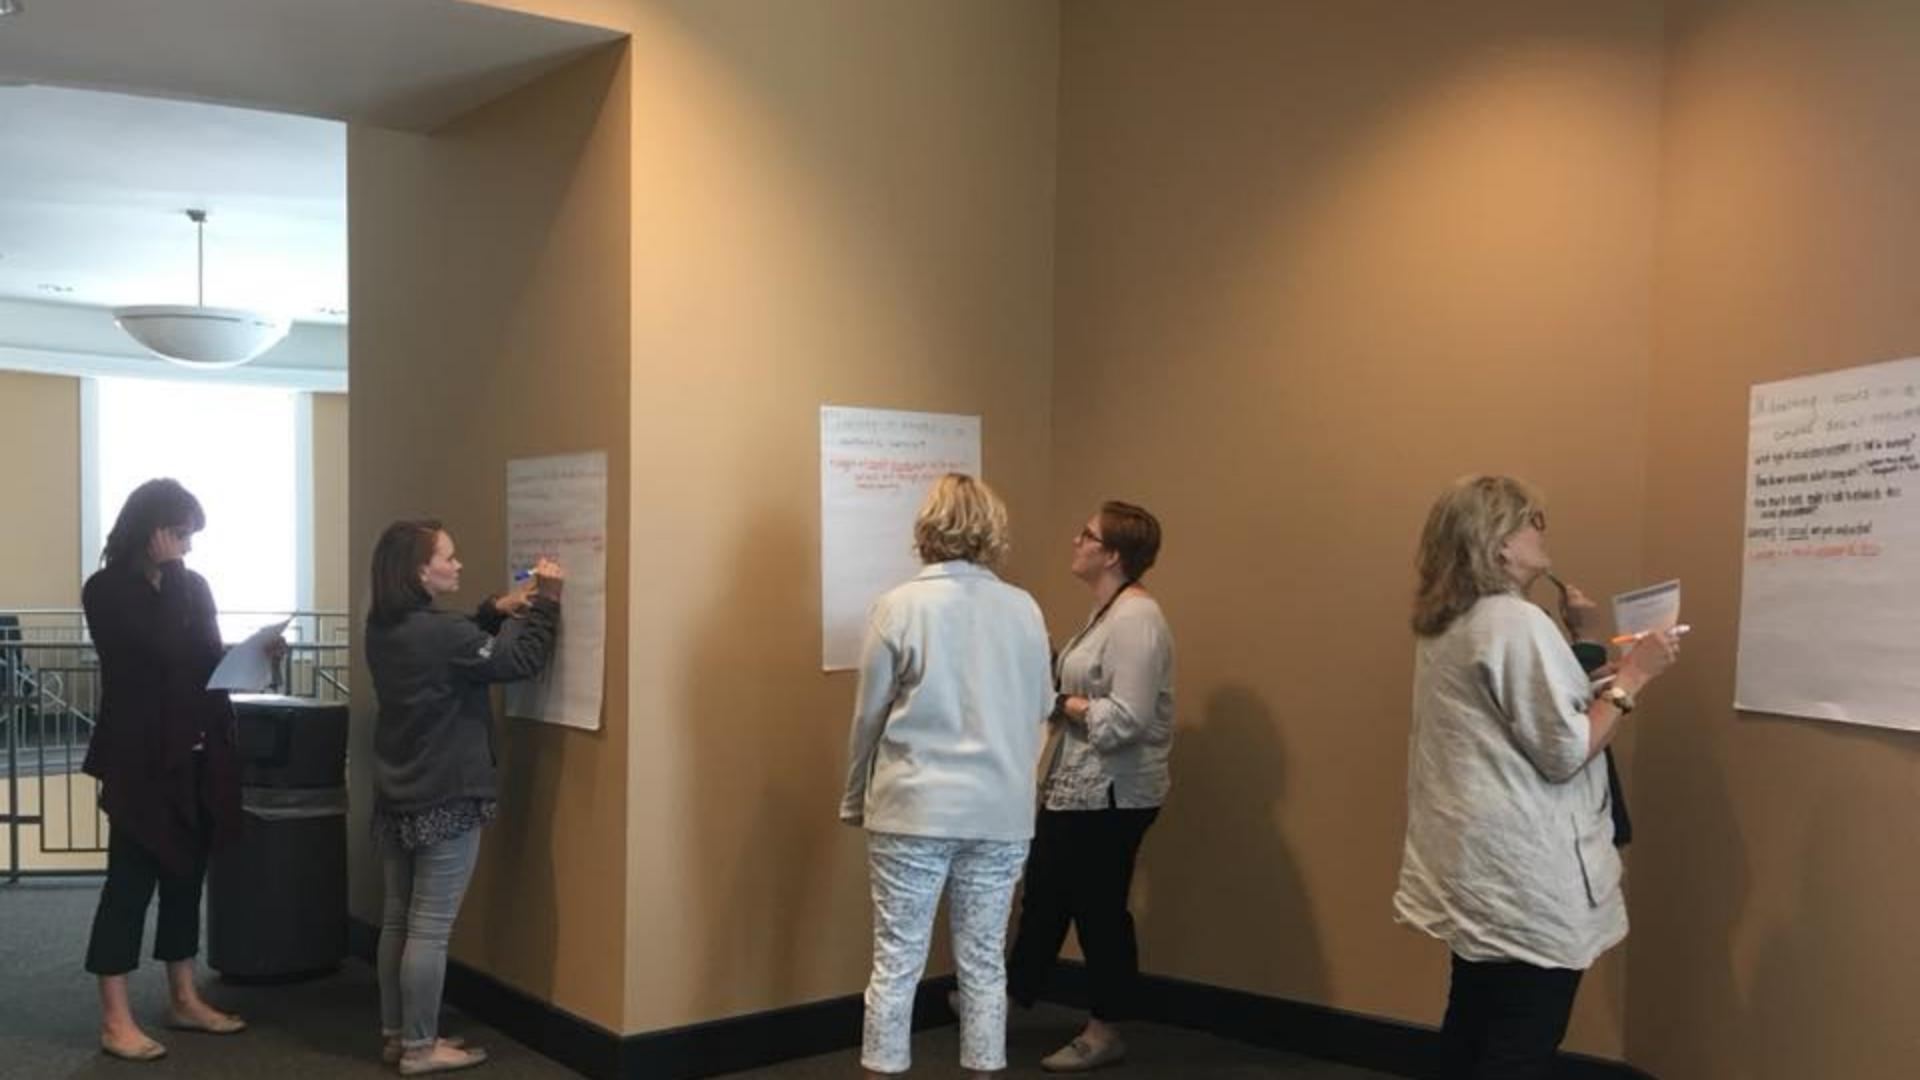

## Reflecting on Practice

A professional learning program for informal science educators

THE LAWRENCE  
HALL OF SCIENCE  
UNIVERSITY OF CALIFORNIA, BERKELEY

OCEAN  
EXPLORATION

HUB

# ROP

Reflecting on Practice