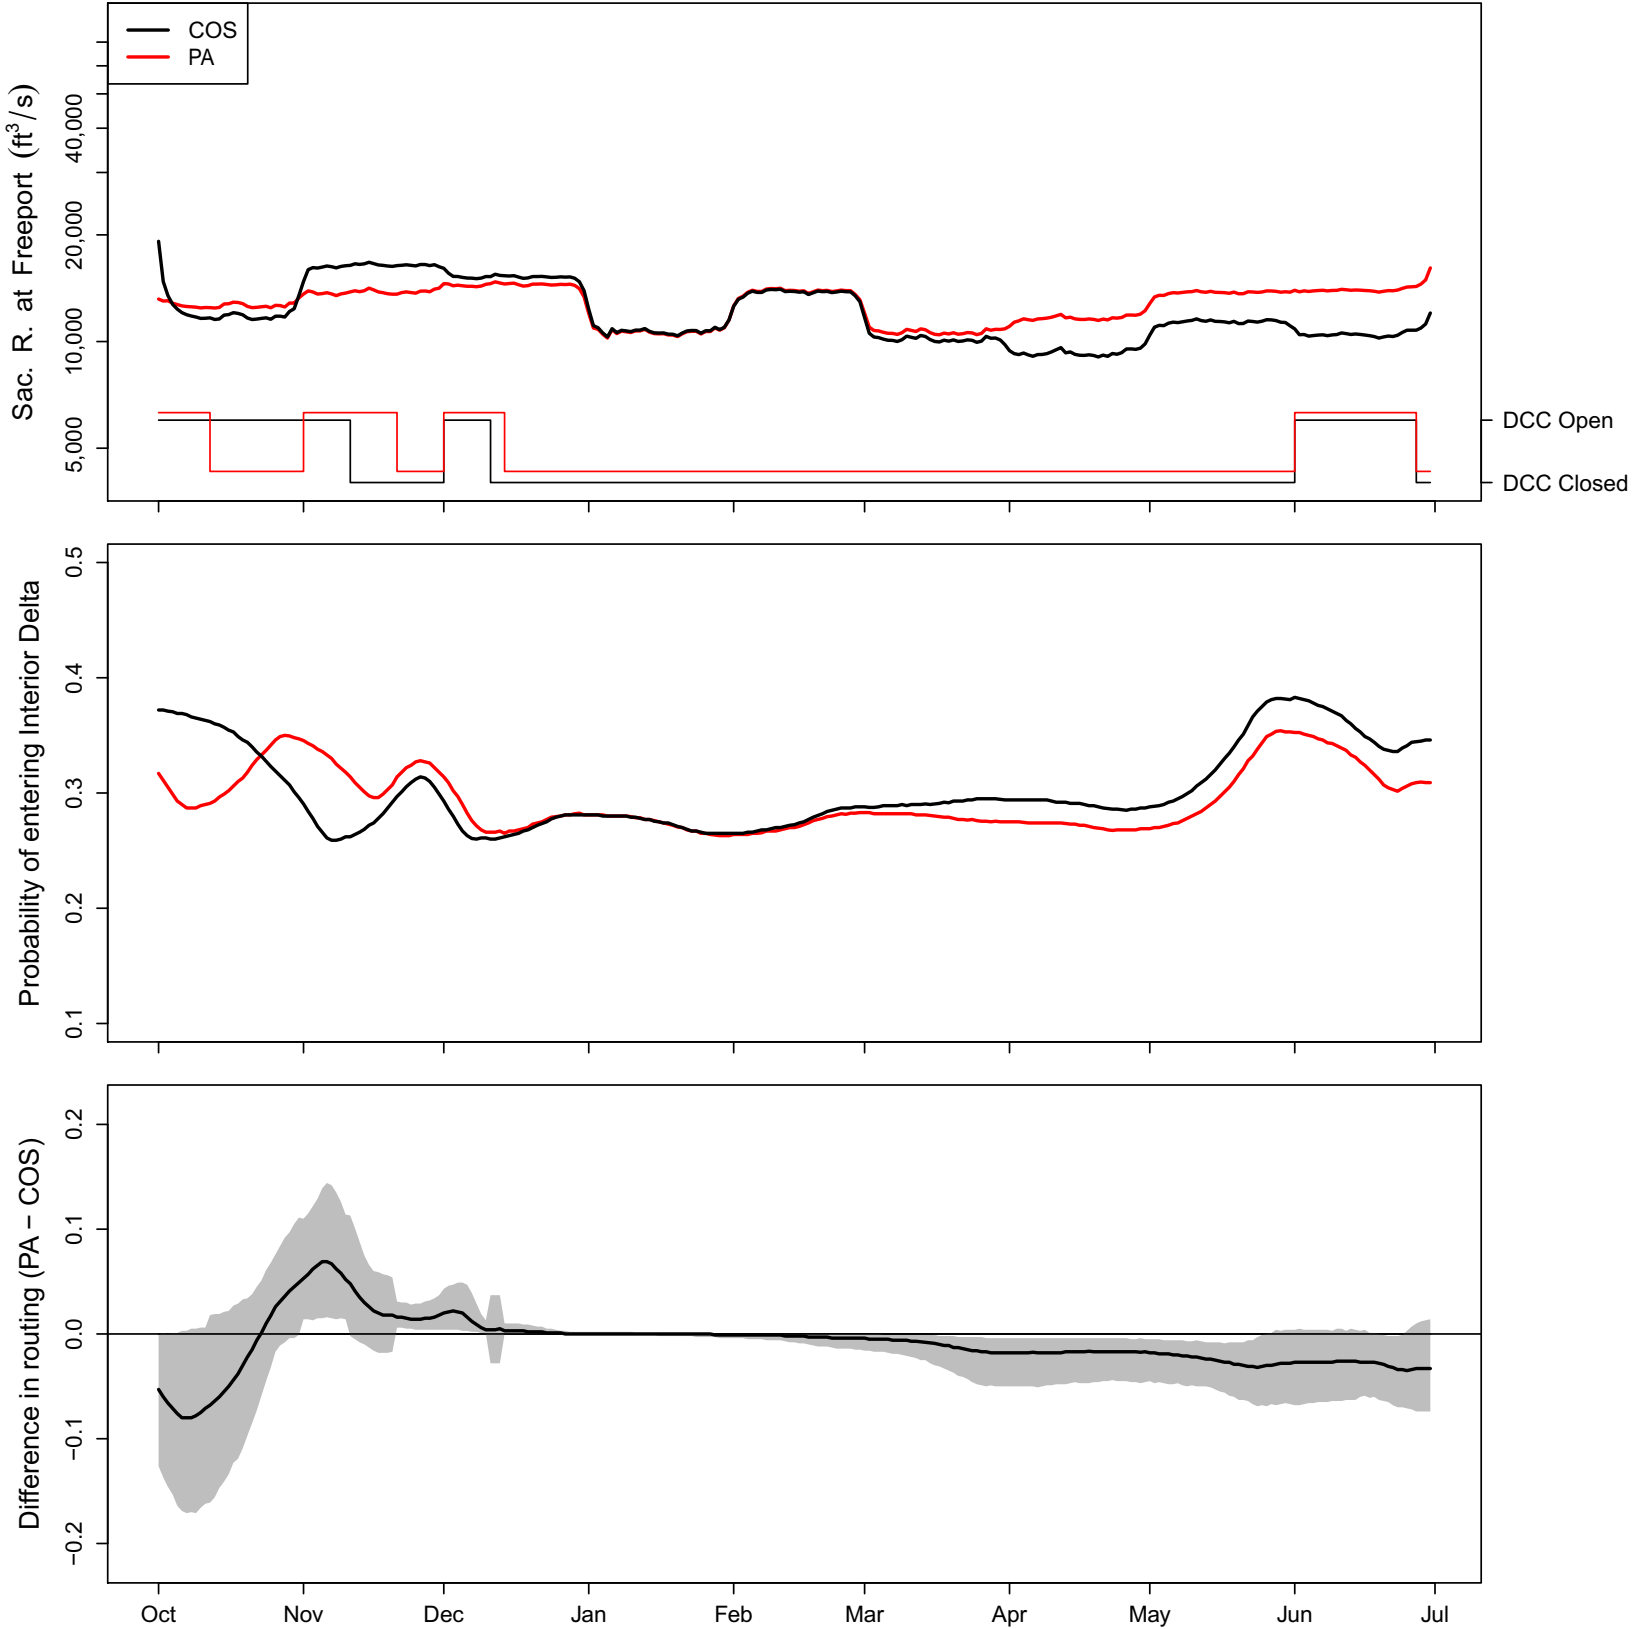

Appendix 4. Simulated Proportion of Fish Entering the Interior Delta by Year, Continuing Operations Compared to Proposed Action Scenarios, 1922–2003

1922 (WY type = AN)

1923 (WY type = BN)

1924 (WY type = C)

1925 (WY type = D)

1926 (WY type = D)

1927 (WY type = W)

1928 (WY type = AN)

1929 (WY type = C)

1930 (WY type = D)

1931 (WY type = C)

1932 (WY type = D)

1933 (WY type = C)

1934 (WY type = C)

1935 (WY type = BN)

1936 (WY type = BN)

1937 (WY type = BN)

1938 (WY type = W)

1939 (WY type = D)

1940 (WY type = AN)