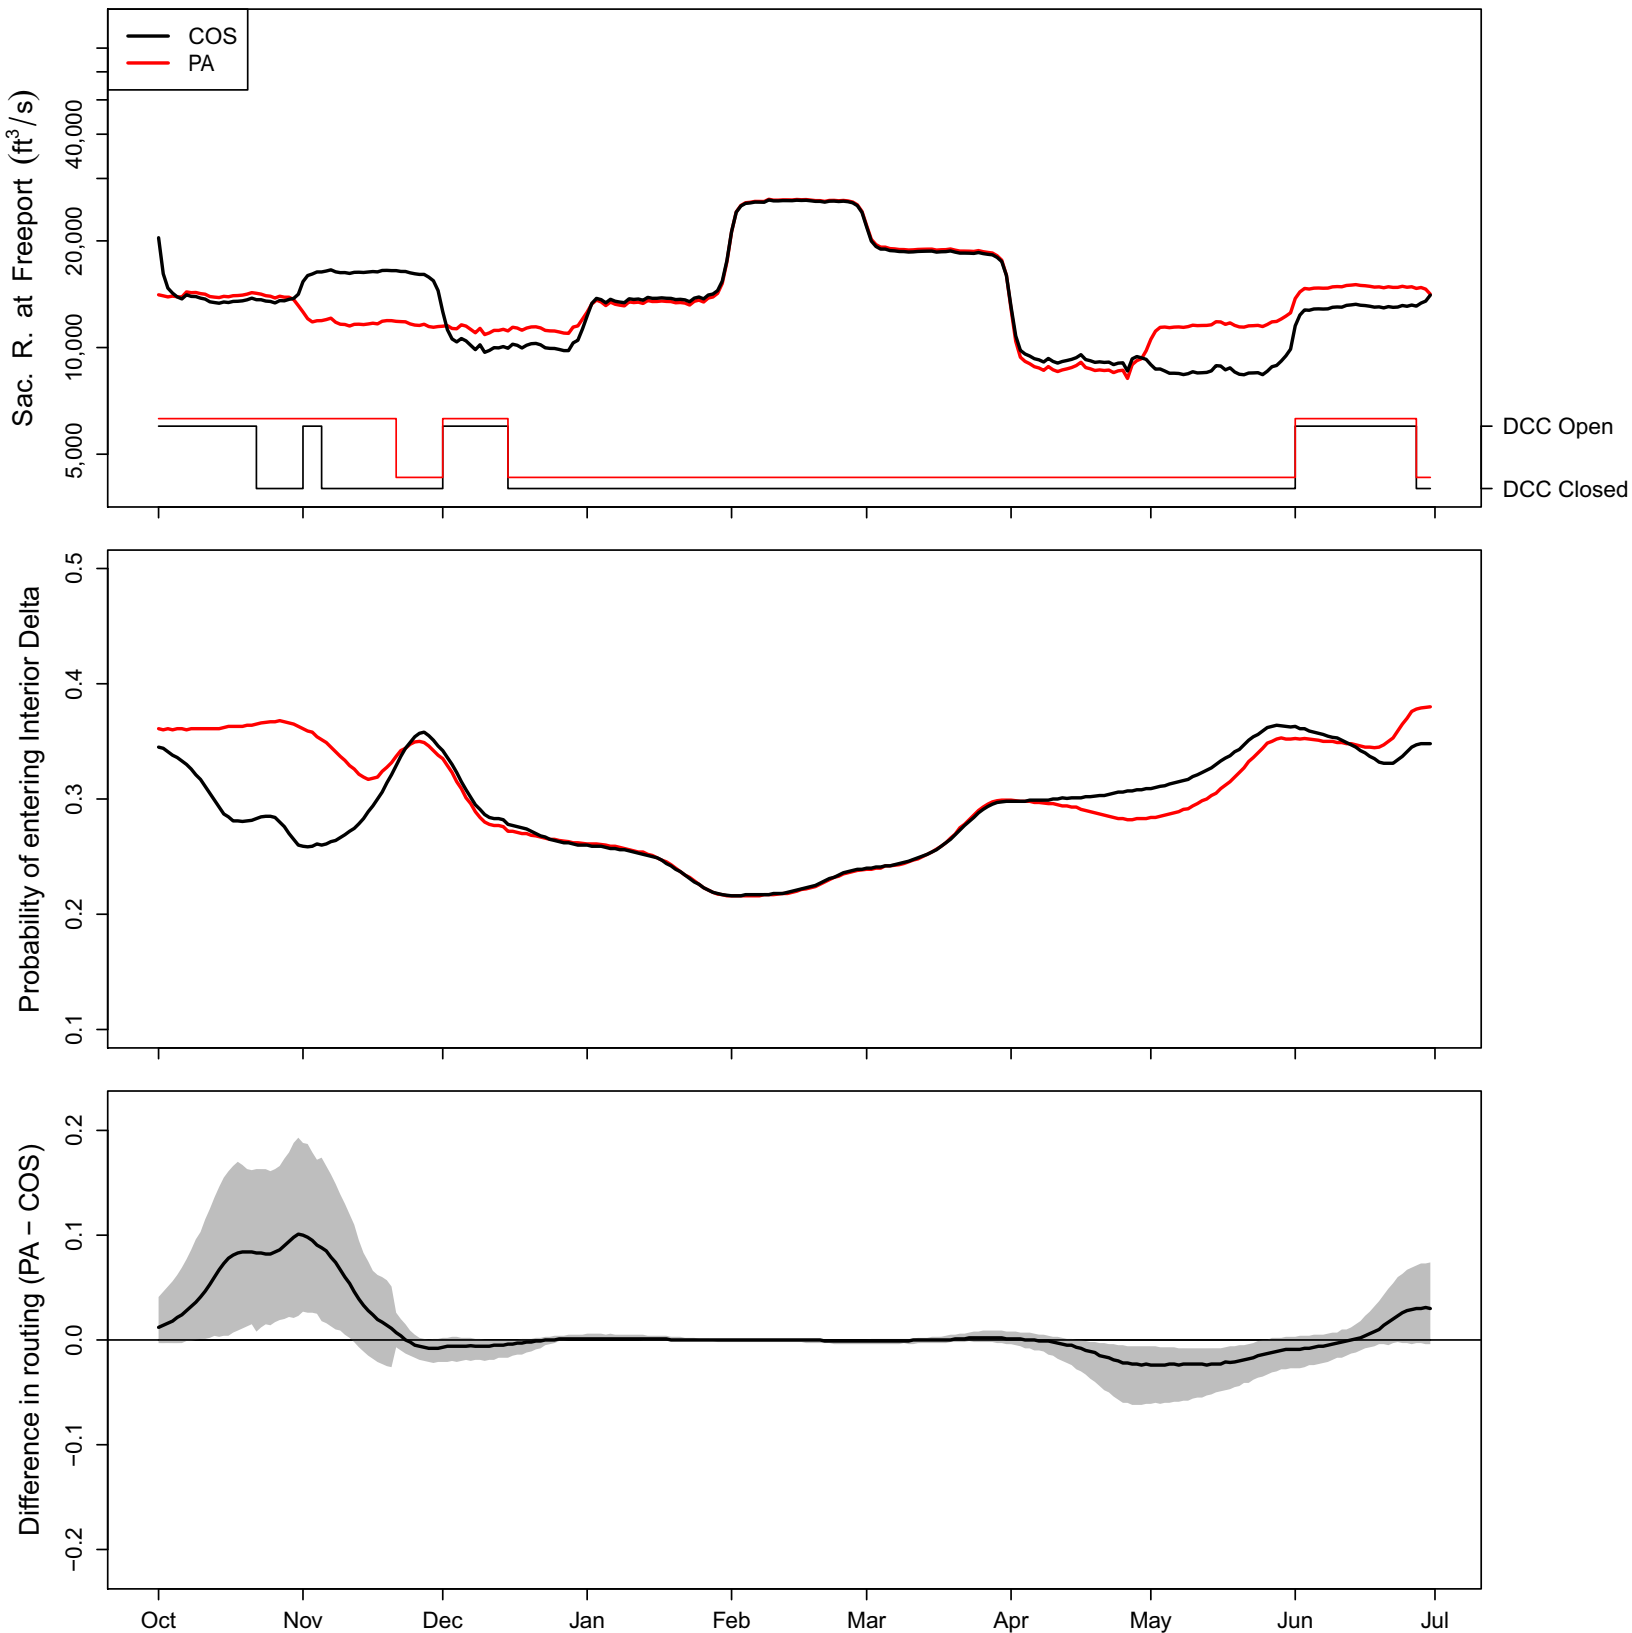

Appendix 4. Simulated Proportion of Fish Entering the Interior Delta by Year, Continuing Operations Compared to Proposed Action Scenarios, 1922–2003

1922 (WY type = AN)

1923 (WY type = BN)

1924 (WY type = C)

1925 (WY type = D)

1926 (WY type = D)

1927 (WY type = W)

1928 (WY type = AN)

1929 (WY type = C)

1930 (WY type = D)

1931 (WY type = C)

1932 (WY type = D)

1941 (WY type = W)

1942 (WY type = W)

1943 (WY type = W)

1944 (WY type = D)

1945 (WY type = BN)

1946 (WY type = BN)

1947 (WY type = D)

1948 (WY type = BN)