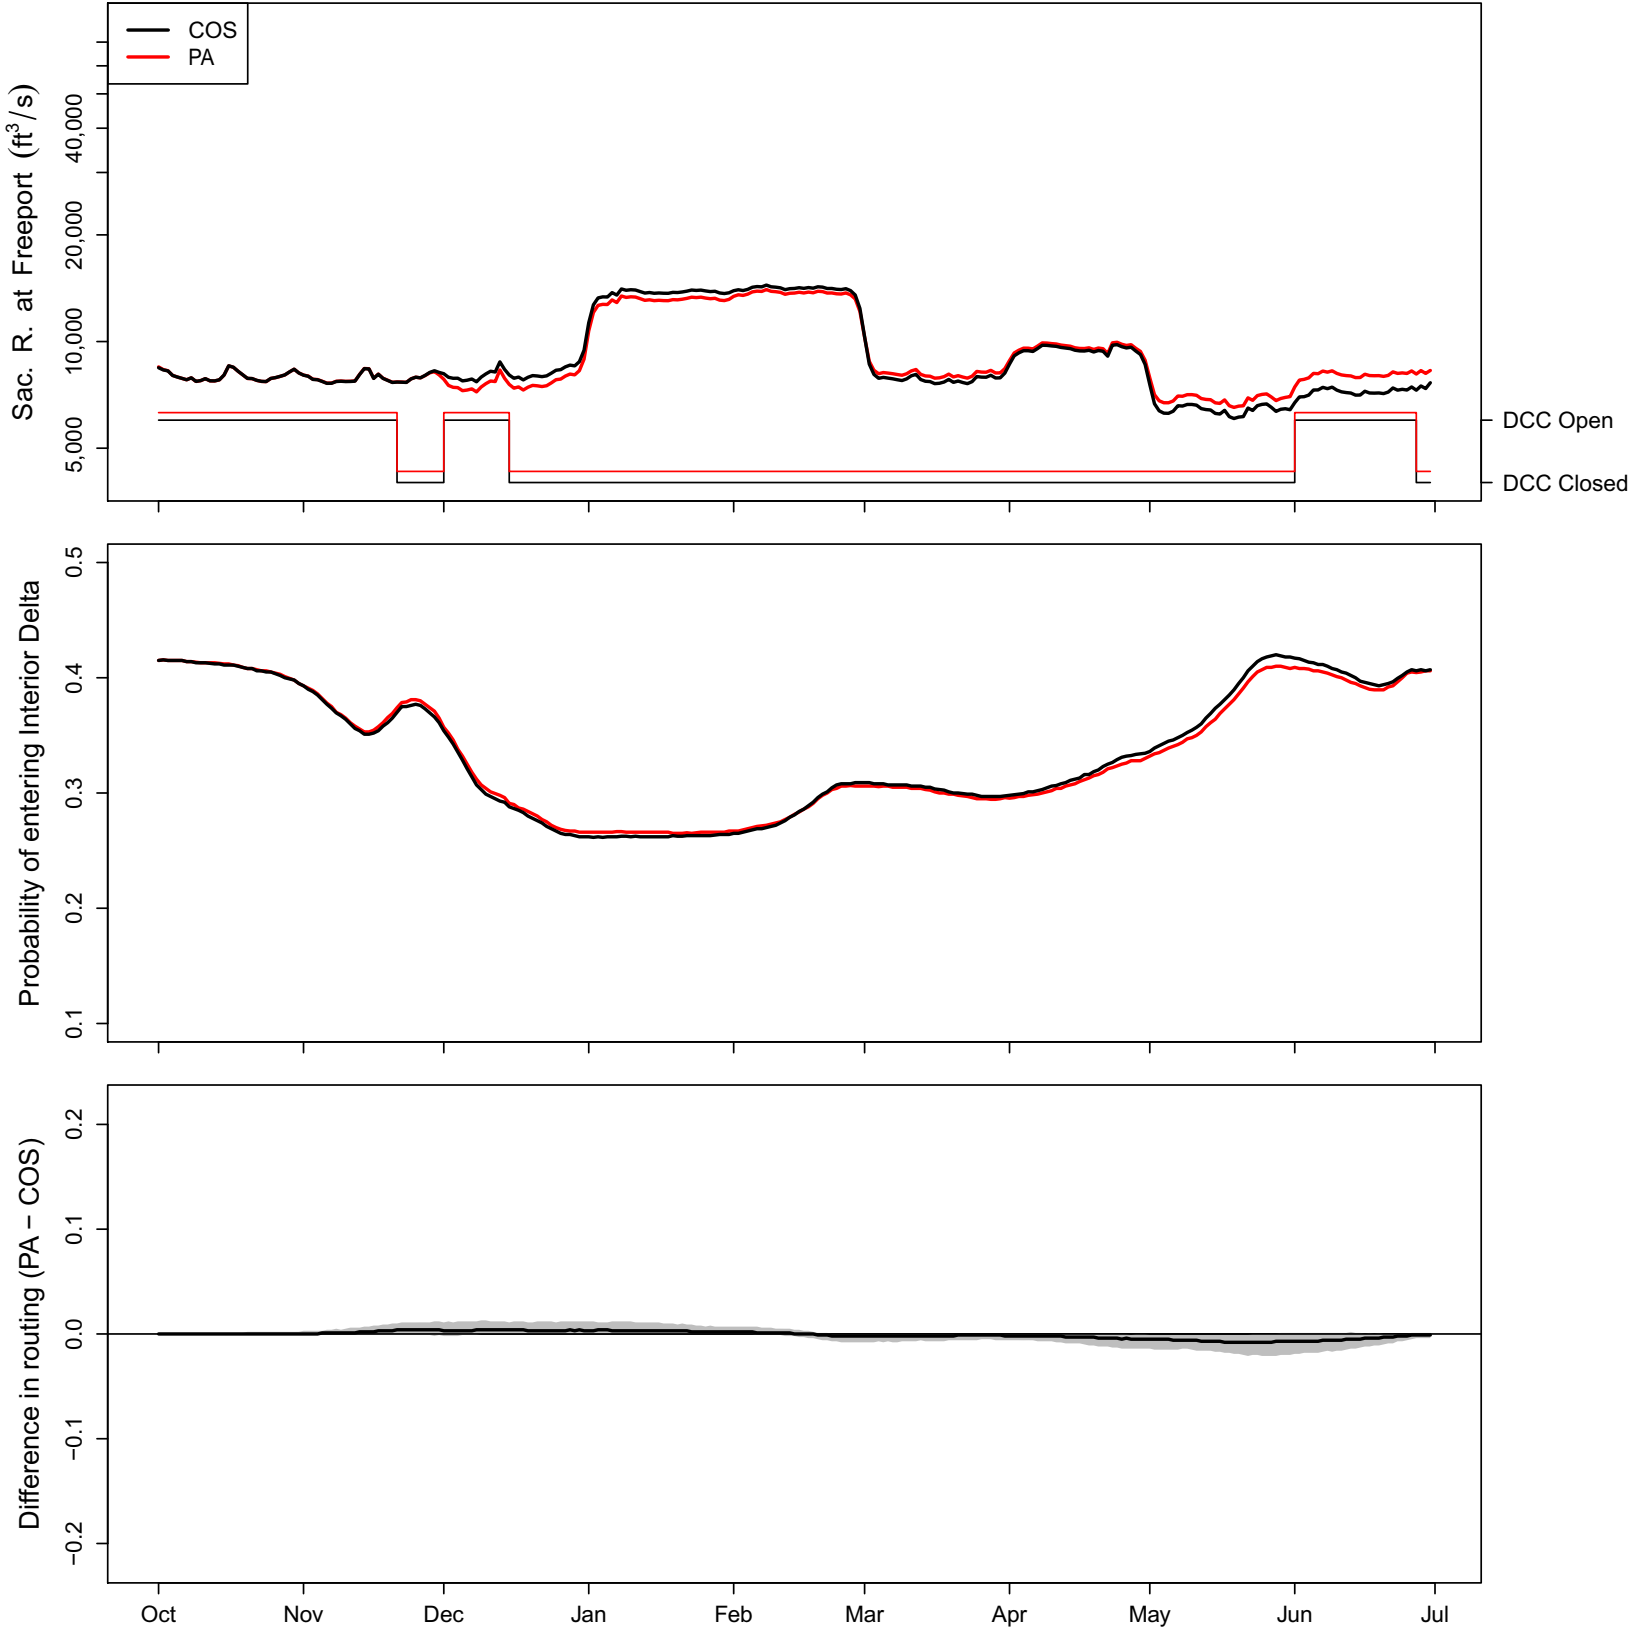

Appendix 4. Simulated Proportion of Fish Entering the Interior Delta by Year, Continuing Operations Compared to Proposed Action Scenarios, 1922–2003

1922 (WY type = AN)

1923 (WY type = BN)

1924 (WY type = C)

1925 (WY type = D)

1926 (WY type = D)

1927 (WY type = W)

1928 (WY type = AN)

1929 (WY type = C)

1930 (WY type = D)

1931 (WY type = C)

1932 (WY type = D)

1933 (WY type = C)

1934 (WY type = C)

1935 (WY type = BN)

1936 (WY type = BN)

1937 (WY type = BN)

1938 (WY type = W)

1939 (WY type = D)

1940 (WY type = AN)