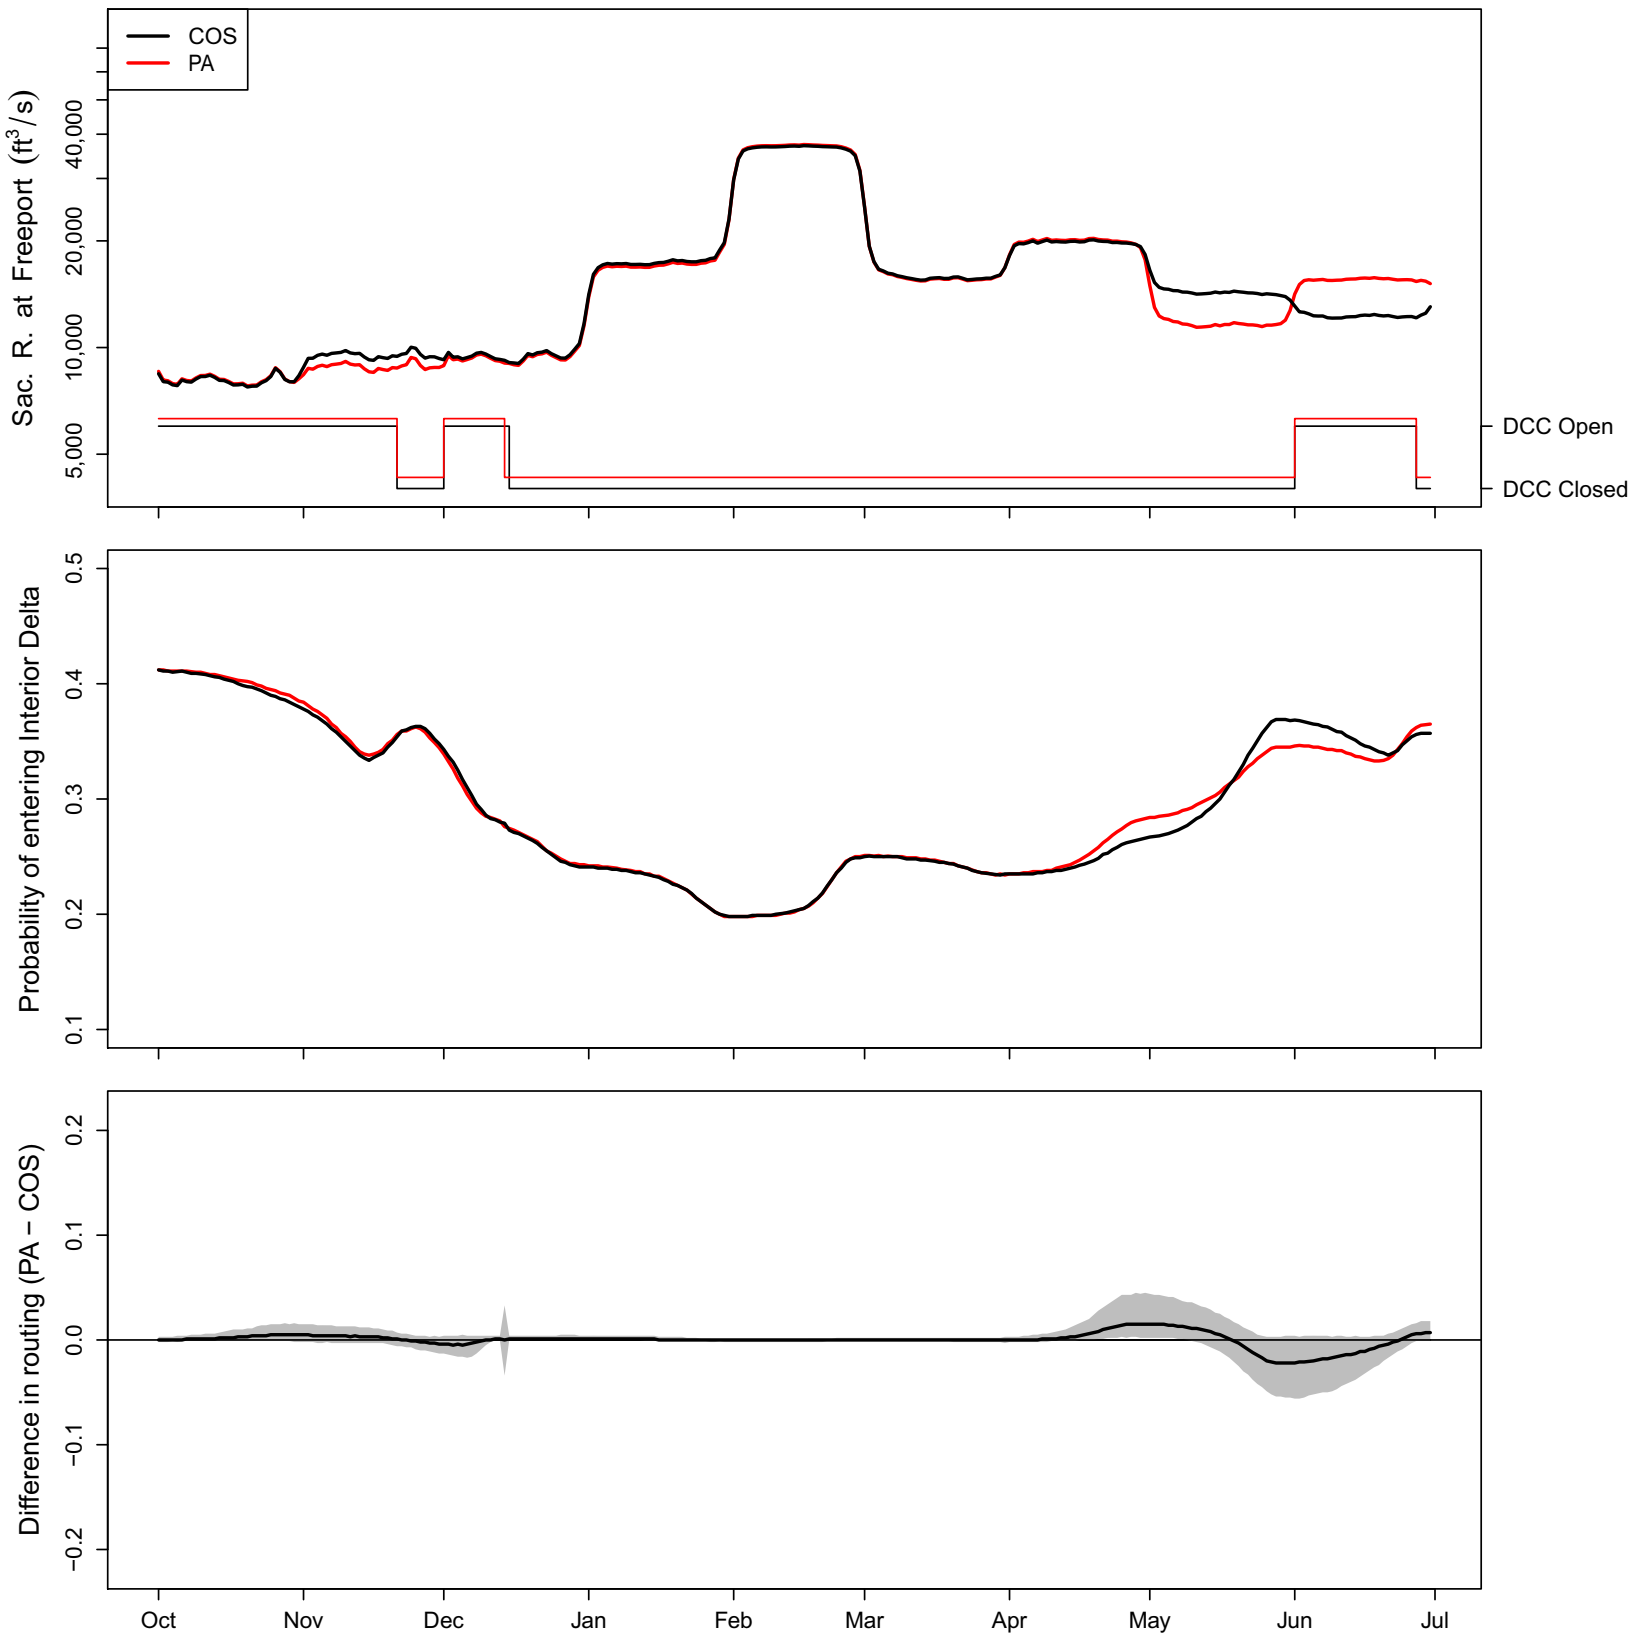

Appendix 4. Simulated Proportion of Fish Entering the Interior Delta by Year, Continuing Operations Compared to Proposed Action Scenarios, 1922–2003

1922 (WY type = AN)

1923 (WY type = BN)

1924 (WY type = C)

1925 (WY type = D)

1926 (WY type = D)

1927 (WY type = W)

1928 (WY type = AN)

1929 (WY type = C)

1930 (WY type = D)

1931 (WY type = C)

1932 (WY type = D)

1933 (WY type = C)

1934 (WY type = C)

1935 (WY type = BN)

1936 (WY type = BN)

1937 (WY type = BN)

1938 (WY type = W)

1939 (WY type = D)

1940 (WY type = AN)