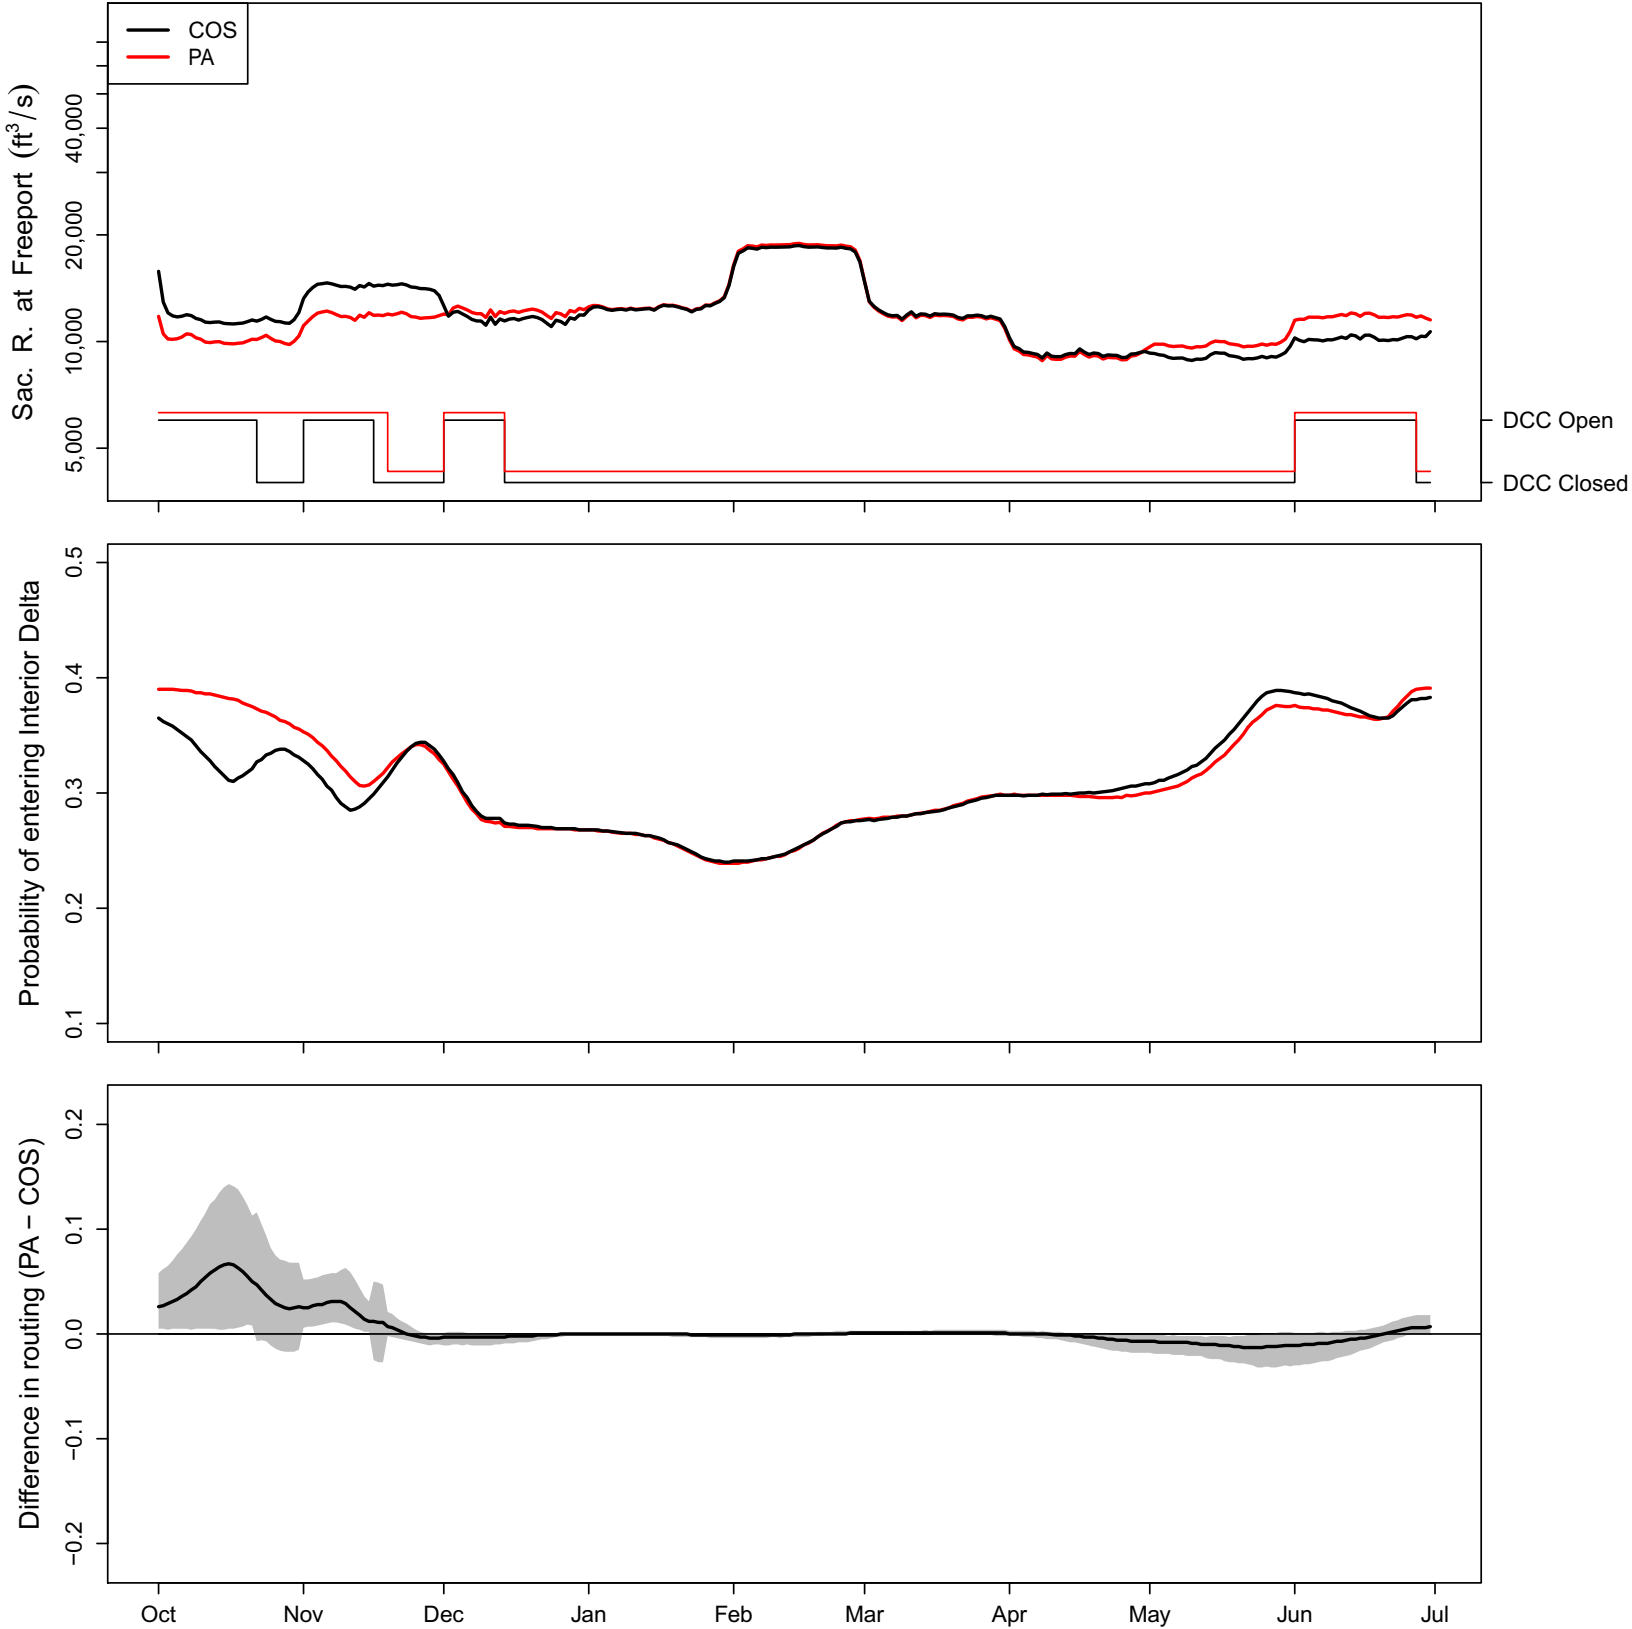

Appendix 4. Simulated Proportion of Fish Entering the Interior Delta by Year, Continuing Operations Compared to Proposed Action Scenarios, 1922–2003

1922 (WY type = AN)

1923 (WY type = BN)

1924 (WY type = C)

1925 (WY type = D)

1926 (WY type = D)

1927 (WY type = W)

1928 (WY type = AN)

1929 (WY type = C)

1930 (WY type = D)

1931 (WY type = C)

1932 (WY type = D)

1933 (WY type = C)

1934 (WY type = C)

1935 (WY type = BN)

1936 (WY type = BN)

1937 (WY type = BN)

1938 (WY type = W)

1939 (WY type = D)

1940 (WY type = AN)