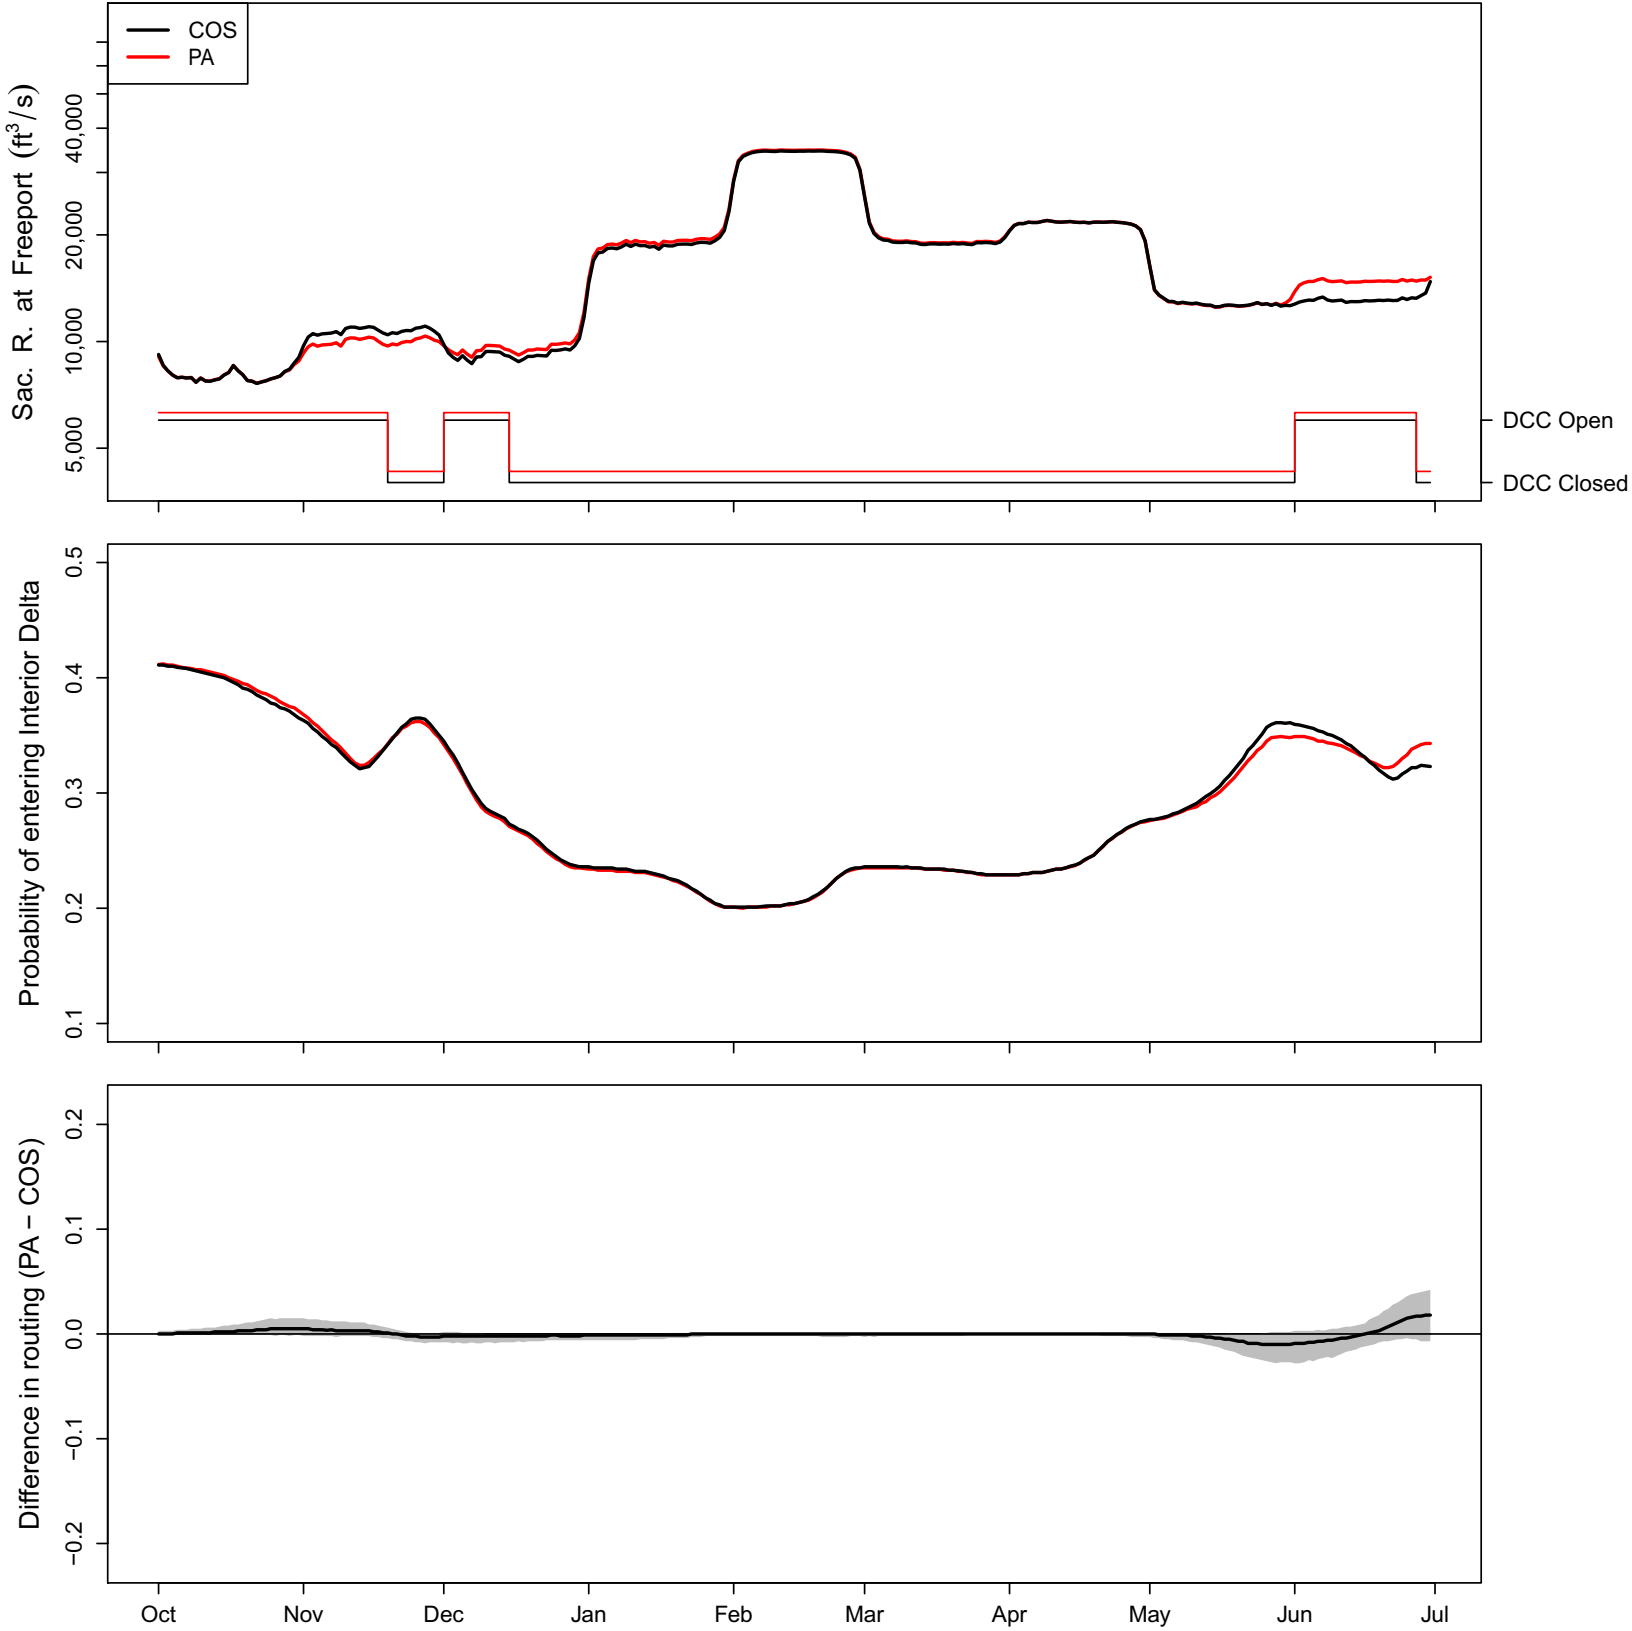

1950 (WY type = BN)