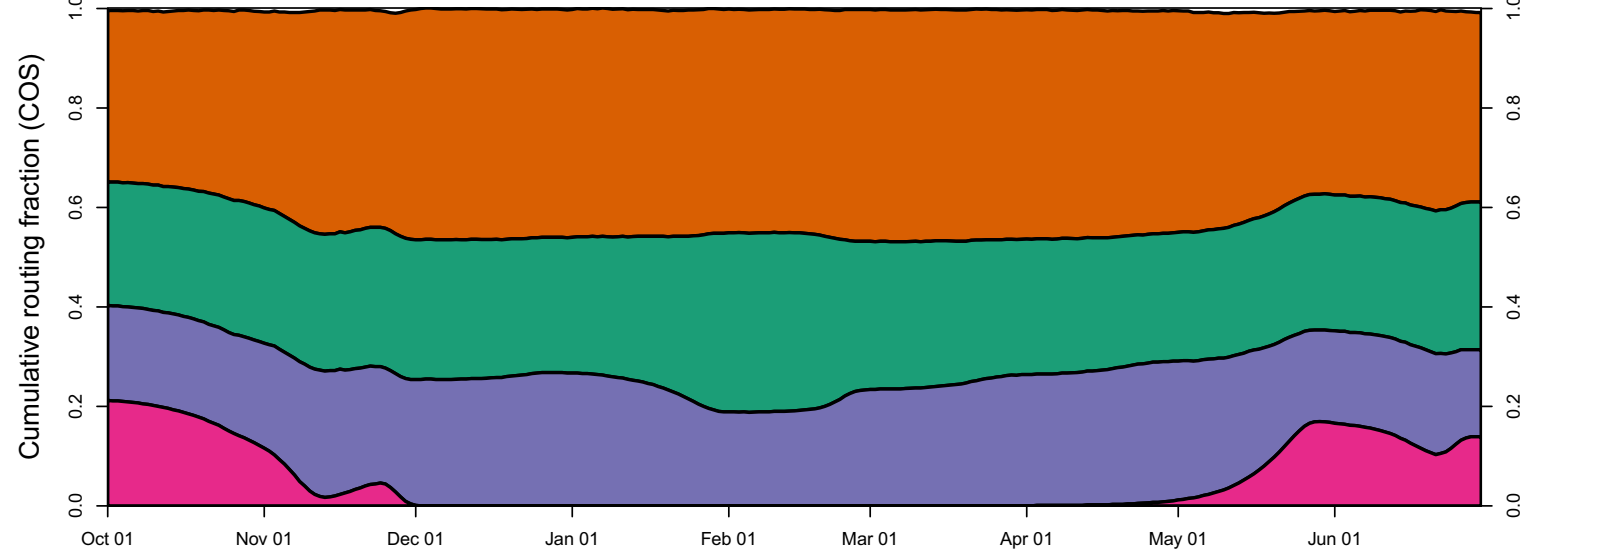

1945 (WY type = BN)

Oct 01   Nov 01   Dec 01   Jan 01   Feb 01   Mar 01   Apr 01   May 01   Jun 01