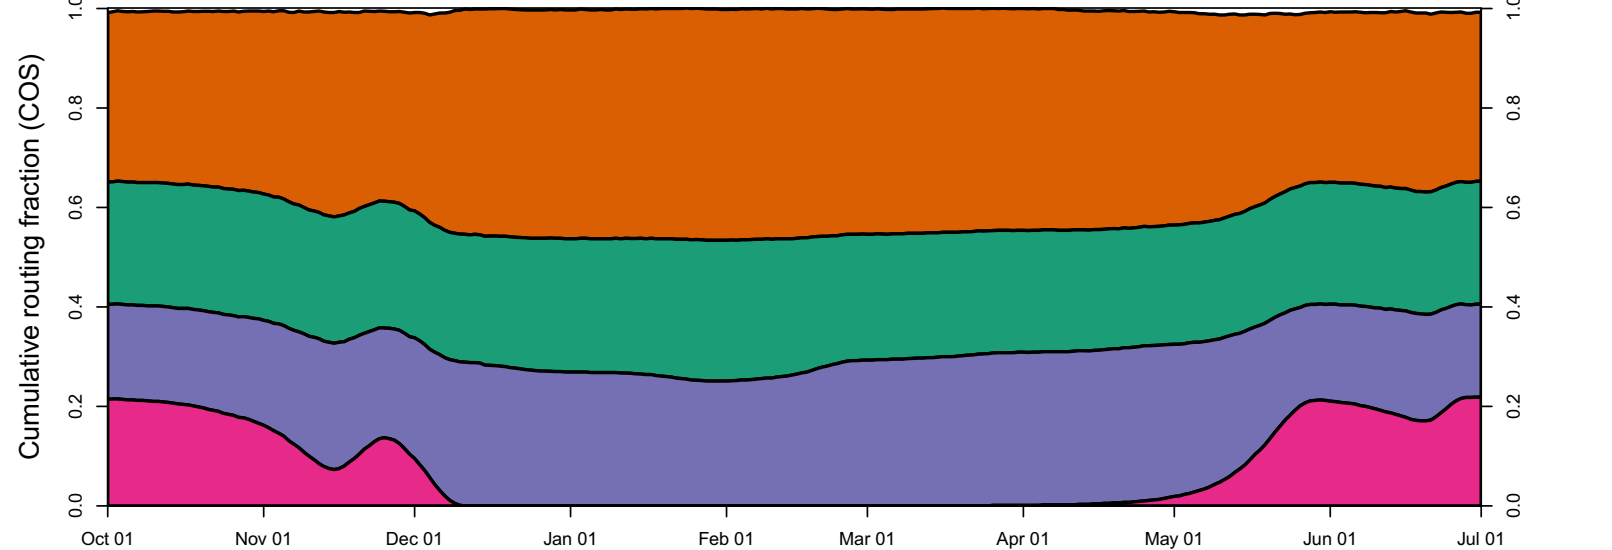

**Appendix 3. Simulated Daily Routing by Year, Continuing Operations Compared to
Proposed Action Scenarios, 1922–2003**

1922 (WY type = AN)

Oct 01 Nov 01 Dec 01 Jan 01 Feb 01 Mar 01 Apr 01 May 01 Jun 01

1923 (WY type = BN)

Oct 01 Nov 01 Dec 01 Jan 01 Feb 01 Mar 01 Apr 01 May 01 Jun 01

1924 (WY type = C)

Oct 01 Nov 01 Dec 01 Jan 01 Feb 01 Mar 01 Apr 01 May 01 Jun 01 Jul 01

1925 (WY type = D)

Oct 01 Nov 01 Dec 01 Jan 01 Feb 01 Mar 01 Apr 01 May 01 Jun 01