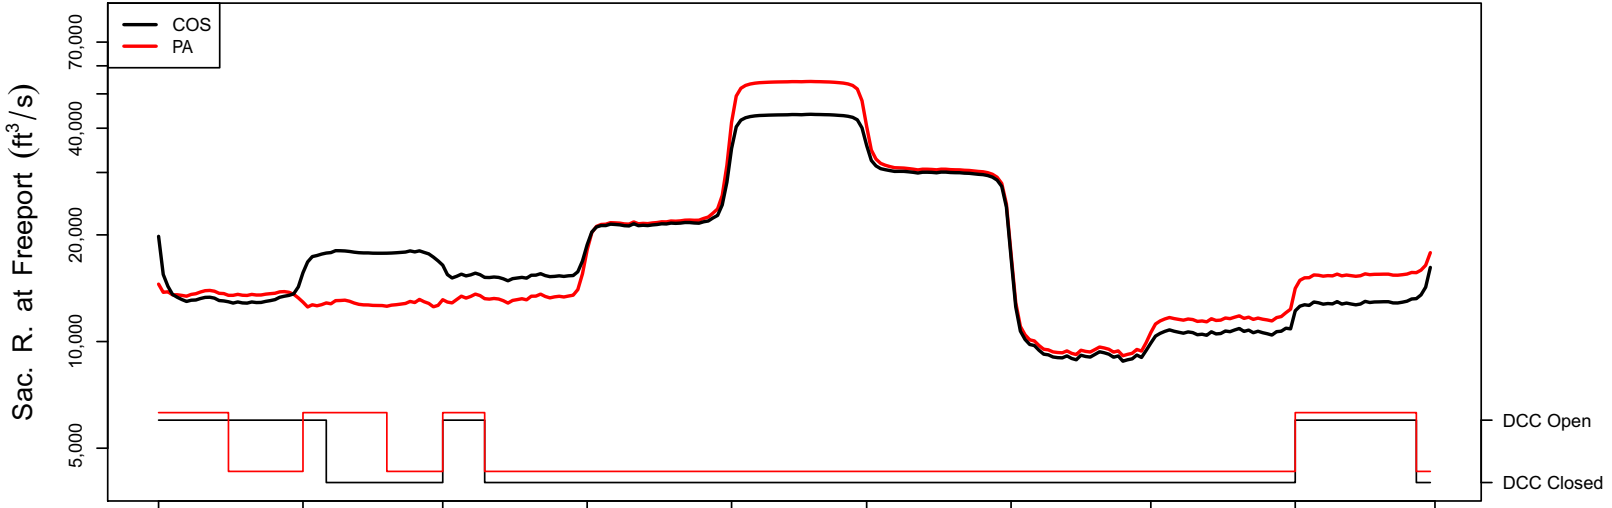

1968 (WY type = BN)

Oct 01   Nov 01   Dec 01   Jan 01   Feb 01   Mar 01   Apr 01   May 01   Jun 01   Jul 01