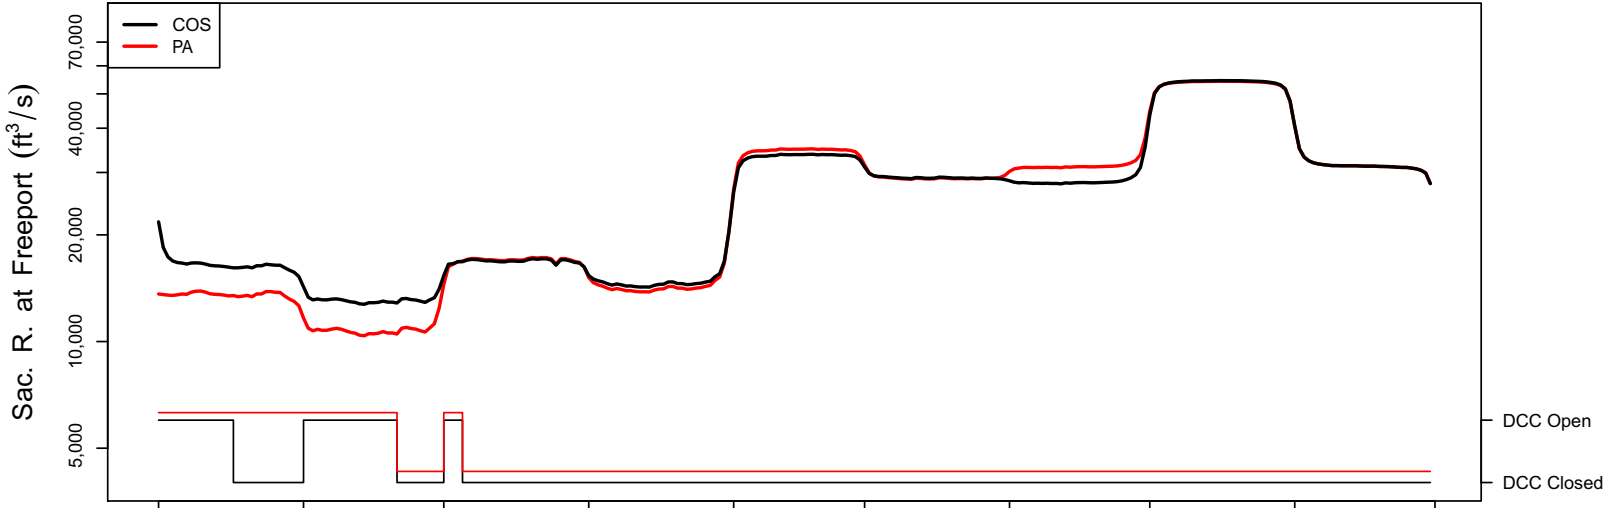

**Appendix 3. Simulated Daily Routing by Year, Continuing Operations Compared to
Proposed Action Scenarios, 1922–2003**

1922 (WY type = AN)

Oct 01 Nov 01 Dec 01 Jan 01 Feb 01 Mar 01 Apr 01 May 01 Jun 01