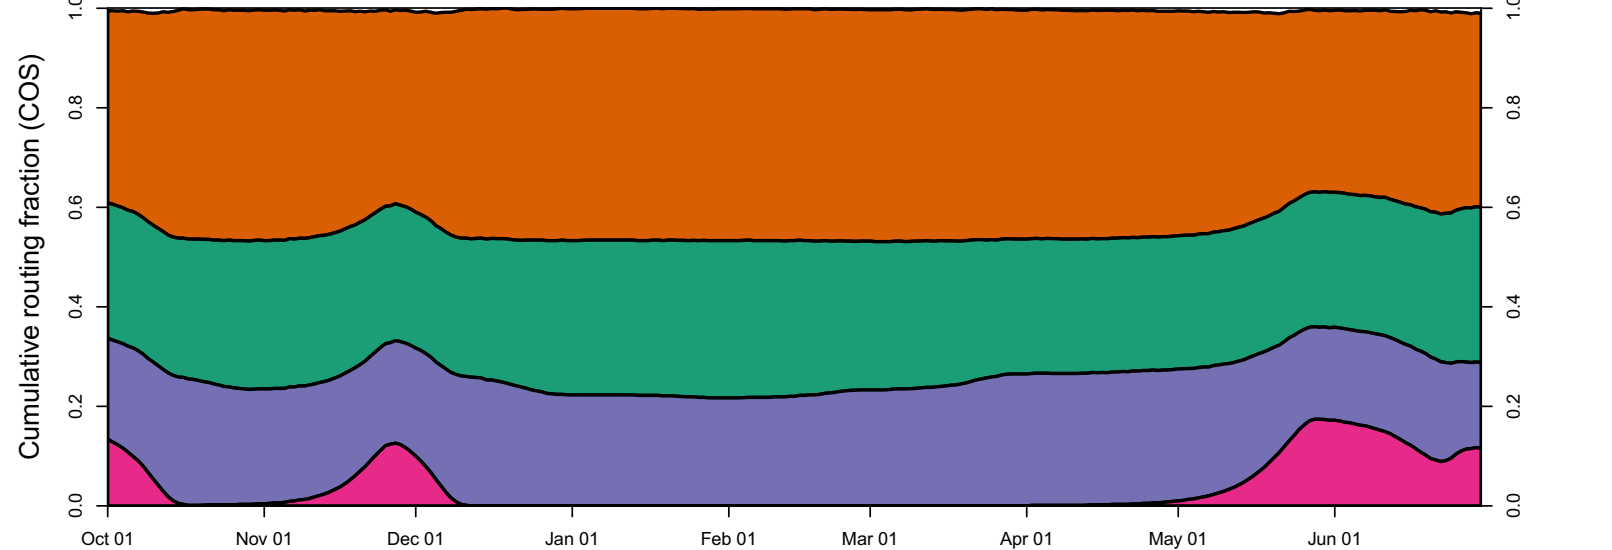

1963 (WY type = W)

1964 (WY type = D)

Oct 01 Nov 01 Dec 01 Jan 01 Feb 01 Mar 01 Apr 01 May 01 Jun 01 Jul 01

1965 (WY type = W)

Oct 01 Nov 01 Dec 01 Jan 01 Feb 01 Mar 01 Apr 01 May 01 Jun 01

1966 (WY type = BN)