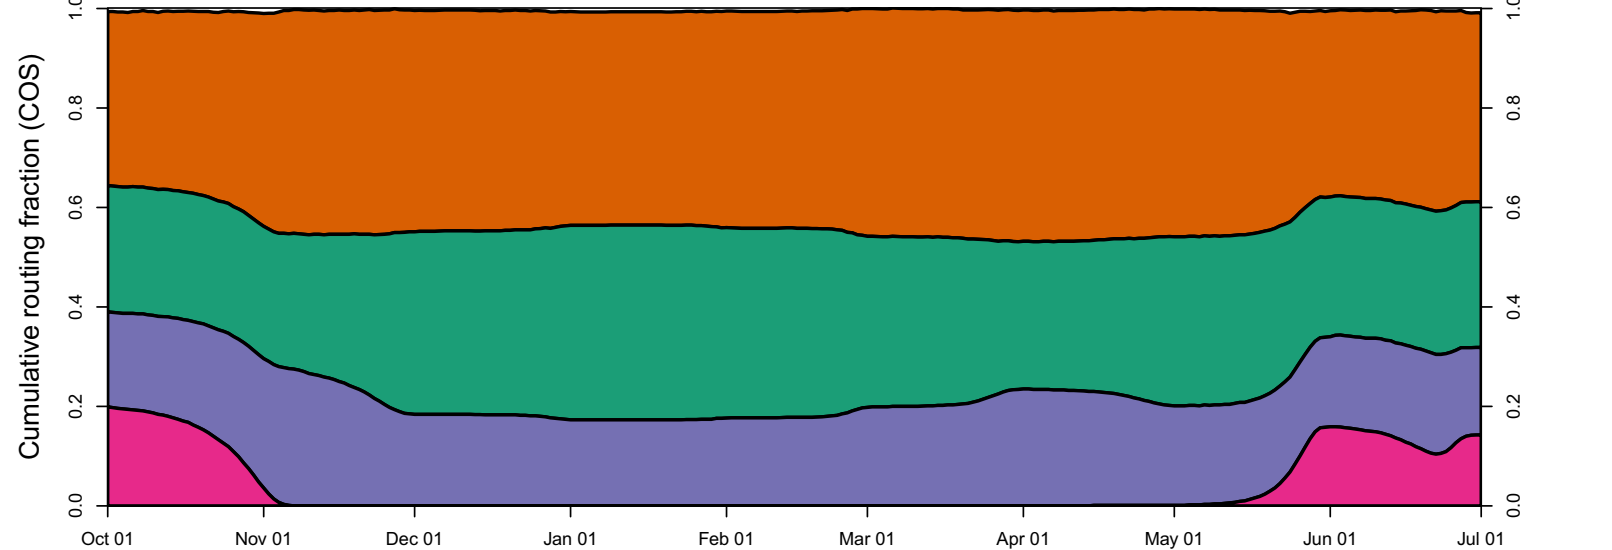

1954 (WY type = AN)

1955 (WY type = D)

Oct 01 Nov 01 Dec 01 Jan 01 Feb 01 Mar 01 Apr 01 May 01 Jun 01

1956 (WY type = W)

Oct 01 Nov 01 Dec 01 Jan 01 Feb 01 Mar 01 Apr 01 May 01 Jun 01 Jul 01

1957 (WY type = AN)

Oct 01 Nov 01 Dec 01 Jan 01 Feb 01 Mar 01 Apr 01 May 01 Jun 01

1958 (WY type = W)

Oct 01 Nov 01 Dec 01 Jan 01 Feb 01 Mar 01 Apr 01 May 01 Jun 01

1959 (WY type = BN)

Oct 01 Nov 01 Dec 01 Jan 01 Feb 01 Mar 01 Apr 01 May 01 Jun 01