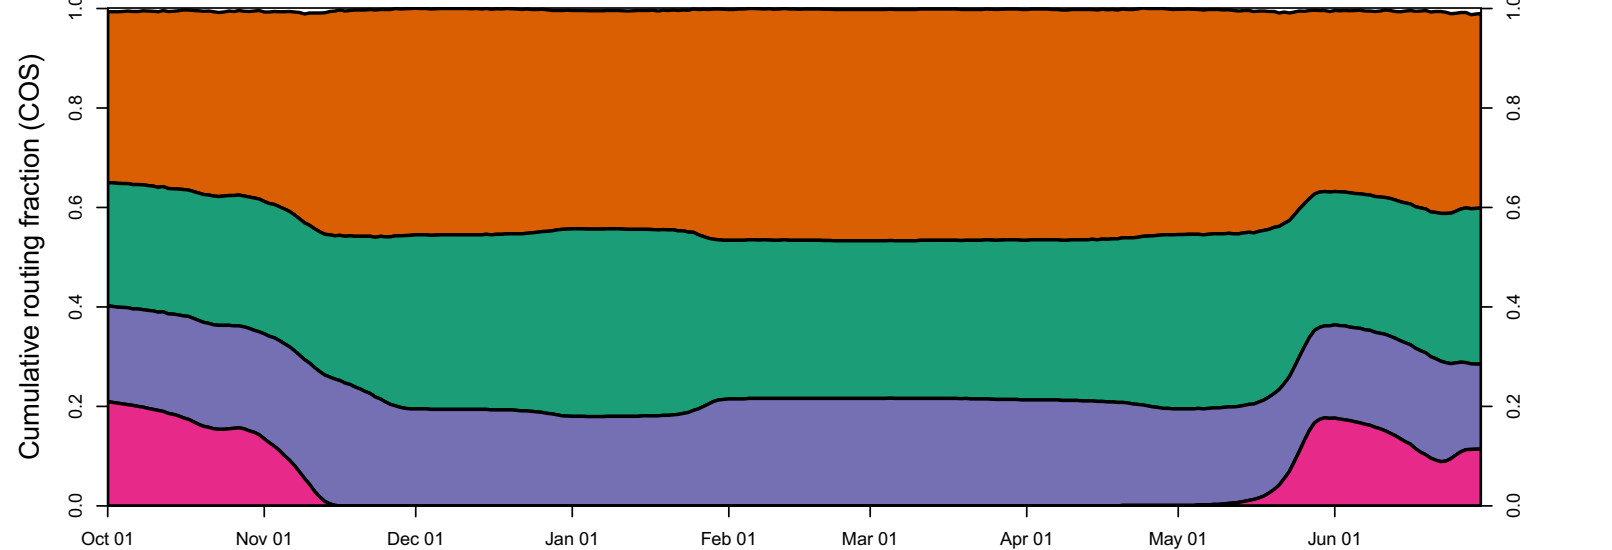

2003 (WY type = AN)

Oct 01   Nov 01   Dec 01   Jan 01   Feb 01   Mar 01   Apr 01   May 01   Jun 01