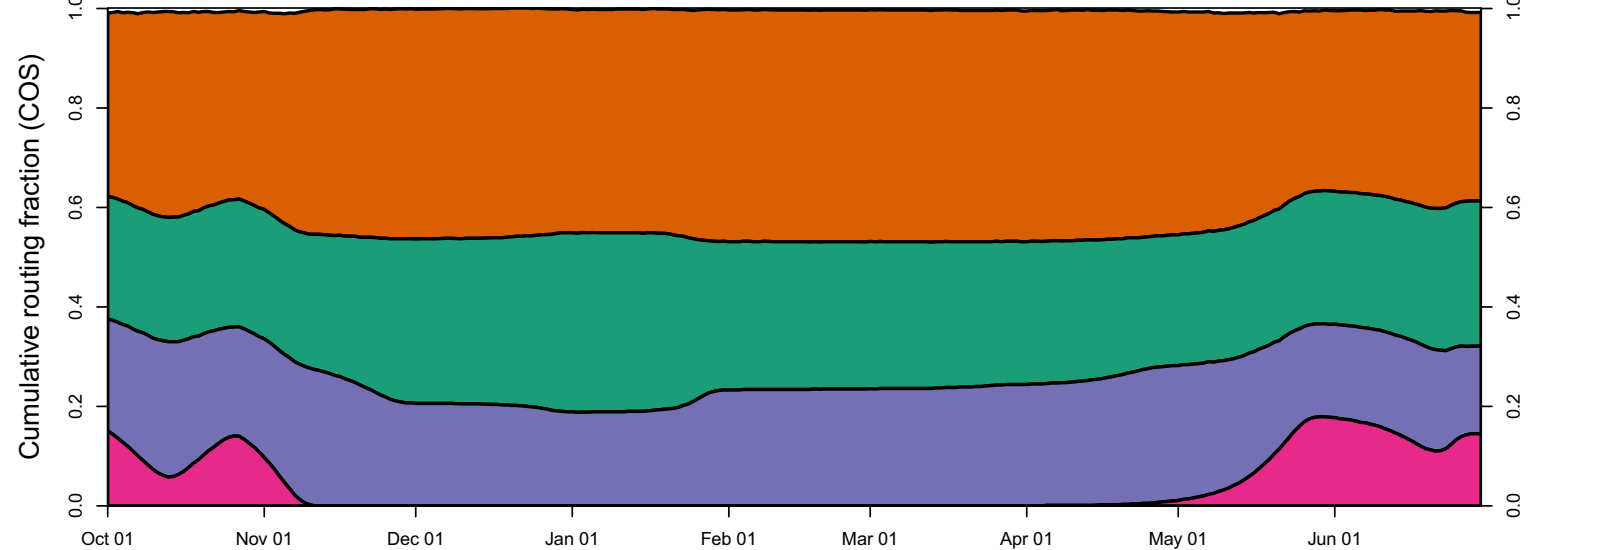

2002 (WY type = D)

Oct 01   Nov 01   Dec 01   Jan 01   Feb 01   Mar 01   Apr 01   May 01   Jun 01