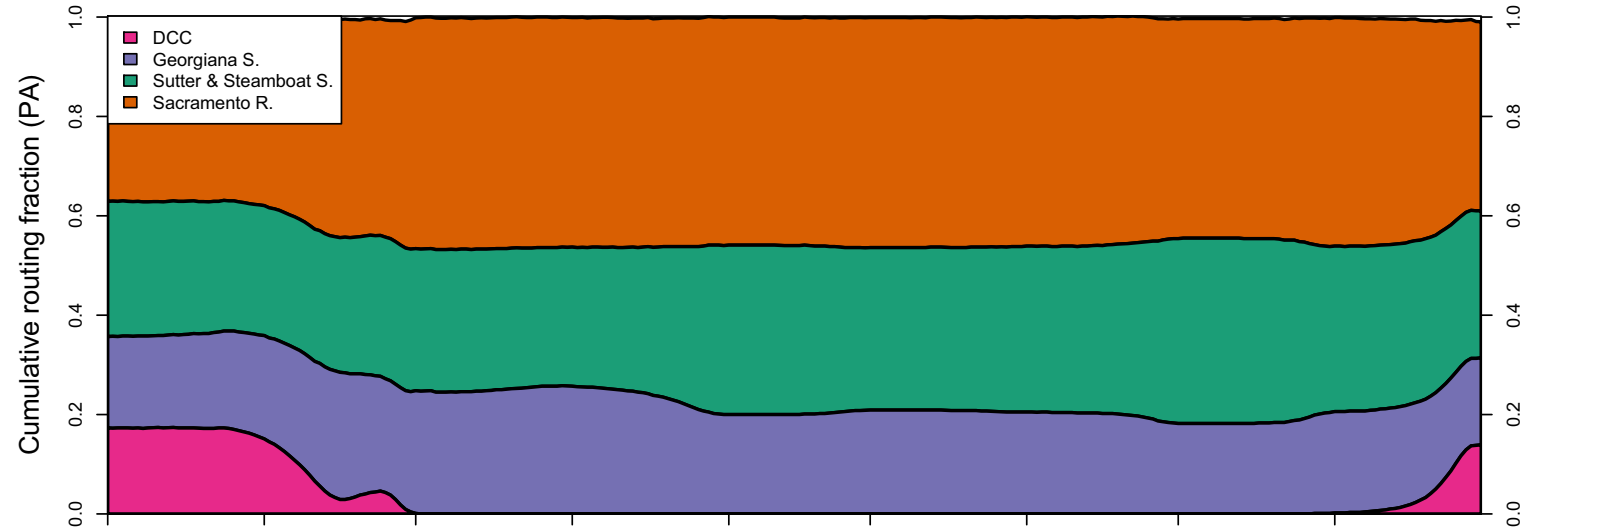

**Appendix 3. Simulated Daily Routing by Year, Continuing Operations Compared to
Proposed Action Scenarios, 1922–2003**

1922 (WY type = AN)

Oct 01 Nov 01 Dec 01 Jan 01 Feb 01 Mar 01 Apr 01 May 01 Jun 01