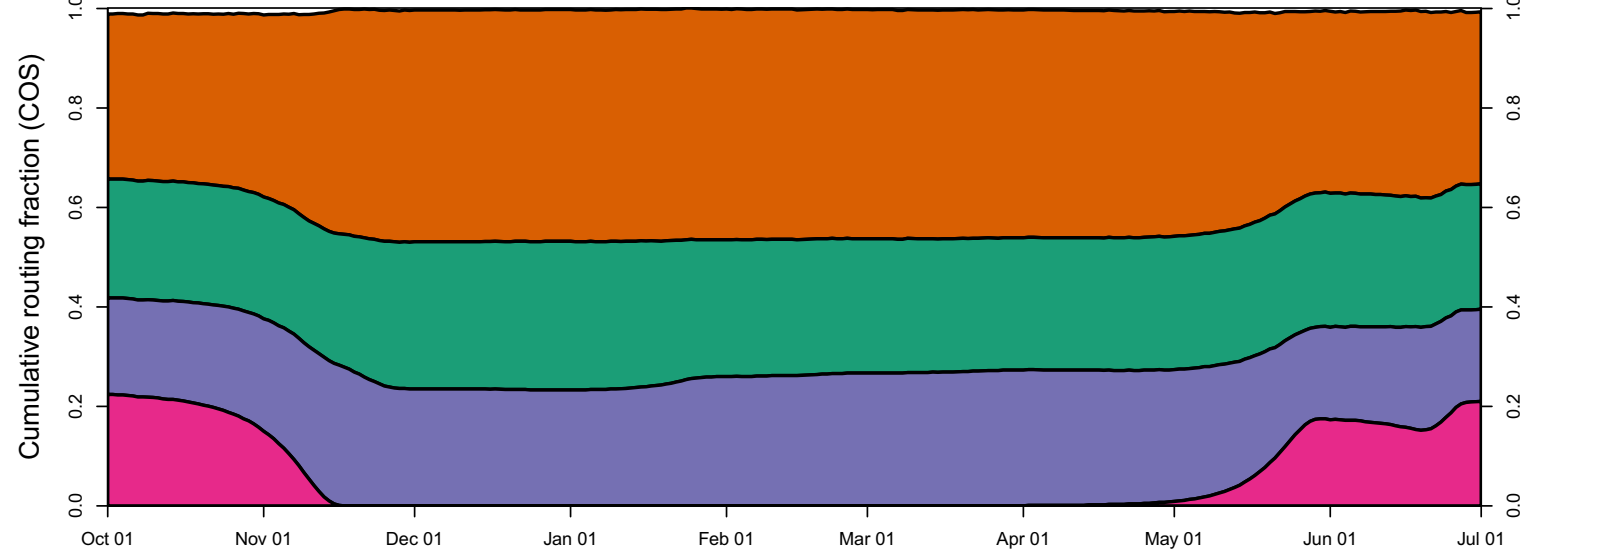

1932 (WY type = D)

Oct 01   Nov 01   Dec 01   Jan 01   Feb 01   Mar 01   Apr 01   May 01   Jun 01   Jul 01