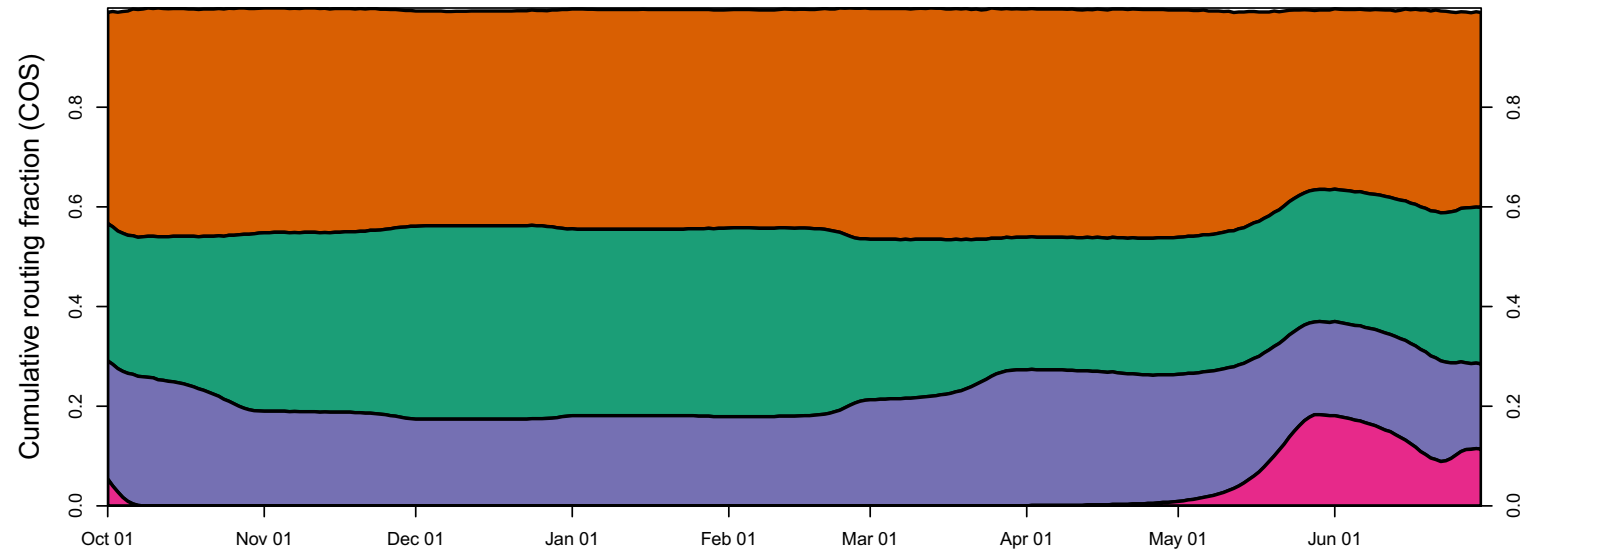

1951 (WY type = AN)

Oct 01   Nov 01   Dec 01   Jan 01   Feb 01   Mar 01   Apr 01   May 01   Jun 01