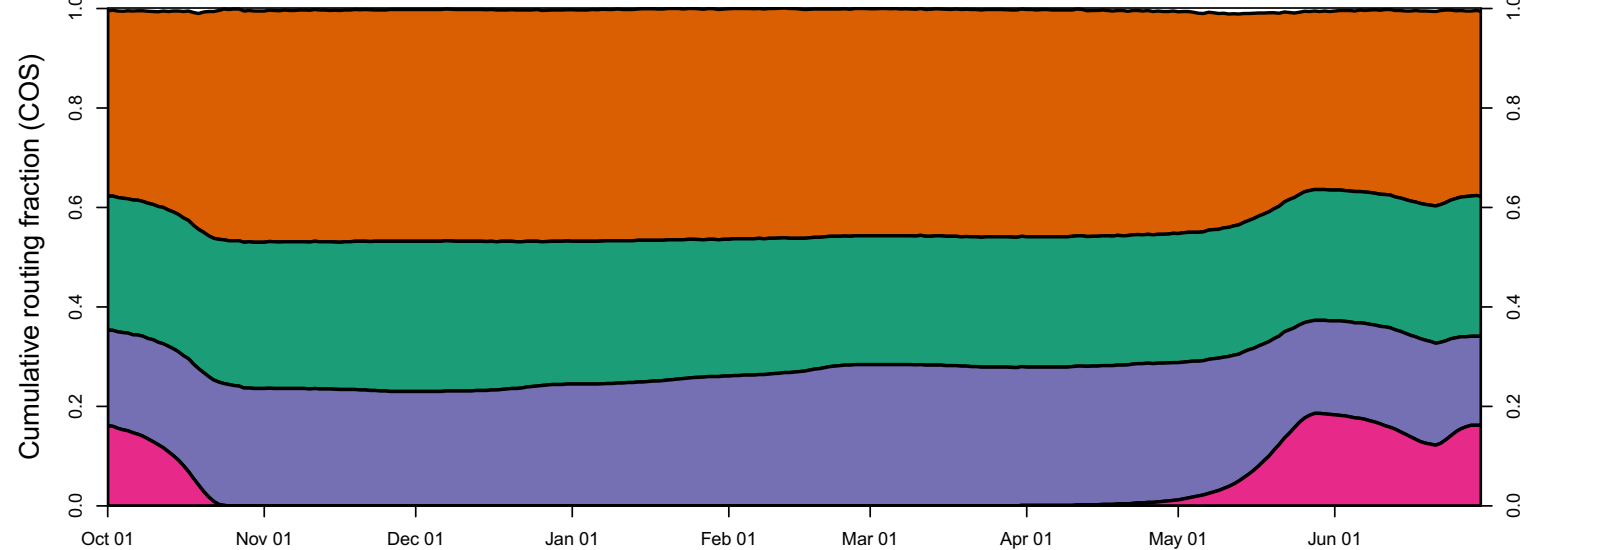

1955 (WY type = D)

Oct 01   Nov 01   Dec 01   Jan 01   Feb 01   Mar 01   Apr 01   May 01   Jun 01