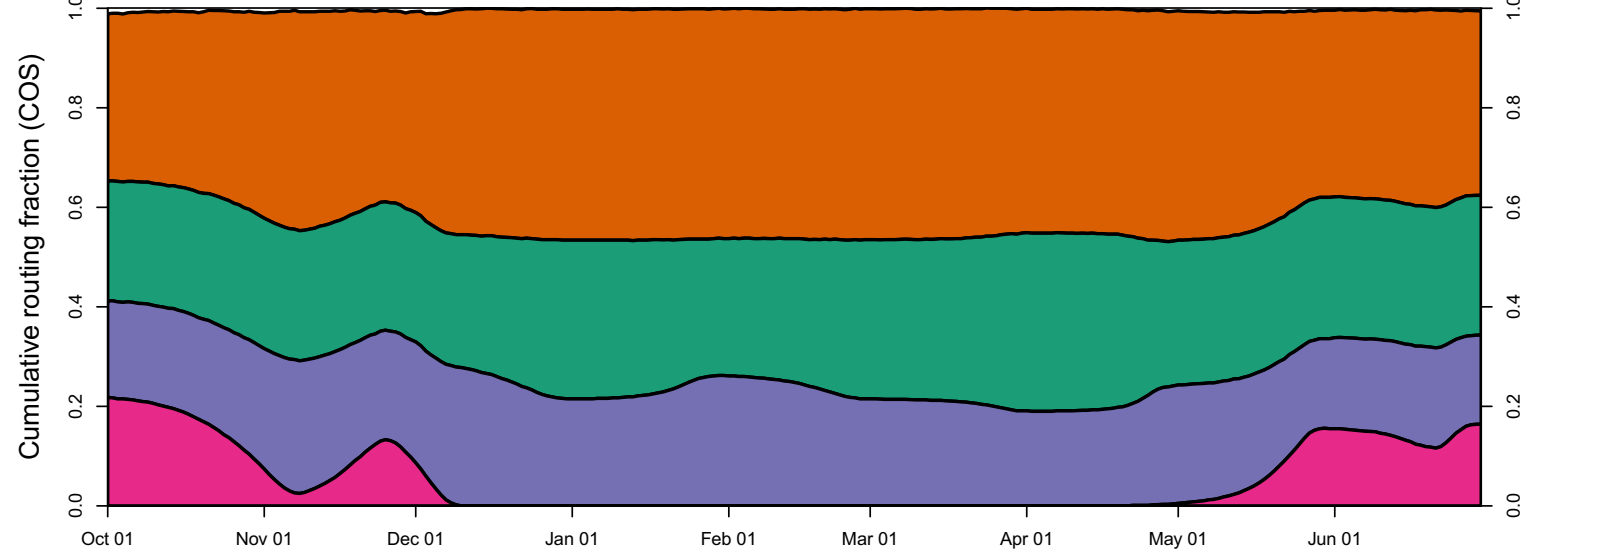

1935 (WY type = BN)

Oct 01   Nov 01   Dec 01   Jan 01   Feb 01   Mar 01   Apr 01   May 01   Jun 01