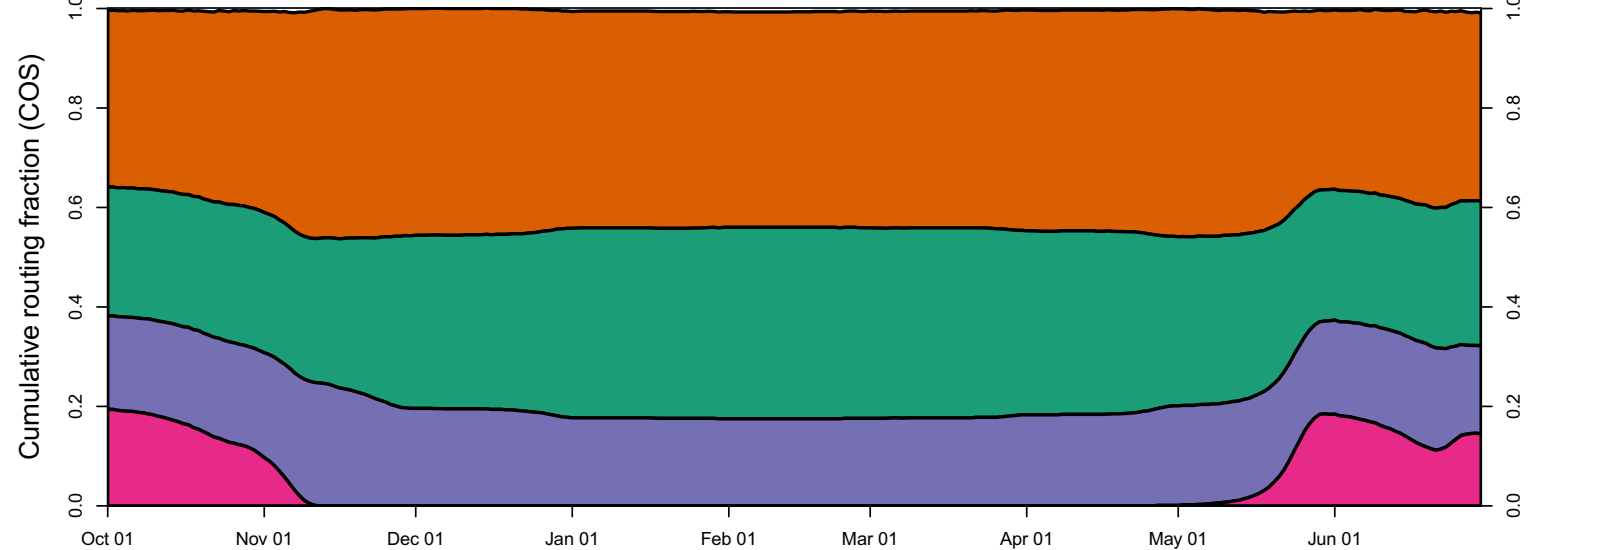

1938 (WY type = W)

Oct 01 Nov 01 Dec 01 Jan 01 Feb 01 Mar 01 Apr 01 May 01 Jun 01

1939 (WY type = D)

Oct 01 Nov 01 Dec 01 Jan 01 Feb 01 Mar 01 Apr 01 May 01 Jun 01

1940 (WY type = AN)

1941 (WY type = W)

Oct 01 Nov 01 Dec 01 Jan 01 Feb 01 Mar 01 Apr 01 May 01 Jun 01

1942 (WY type = W)

Oct 01 Nov 01 Dec 01 Jan 01 Feb 01 Mar 01 Apr 01 May 01 Jun 01

1943 (WY type = W)

Oct 01 Nov 01 Dec 01 Jan 01 Feb 01 Mar 01 Apr 01 May 01 Jun 01

1944 (WY type = D)

Oct 01 Nov 01 Dec 01 Jan 01 Feb 01 Mar 01 Apr 01 May 01 Jun 01 Jul 01