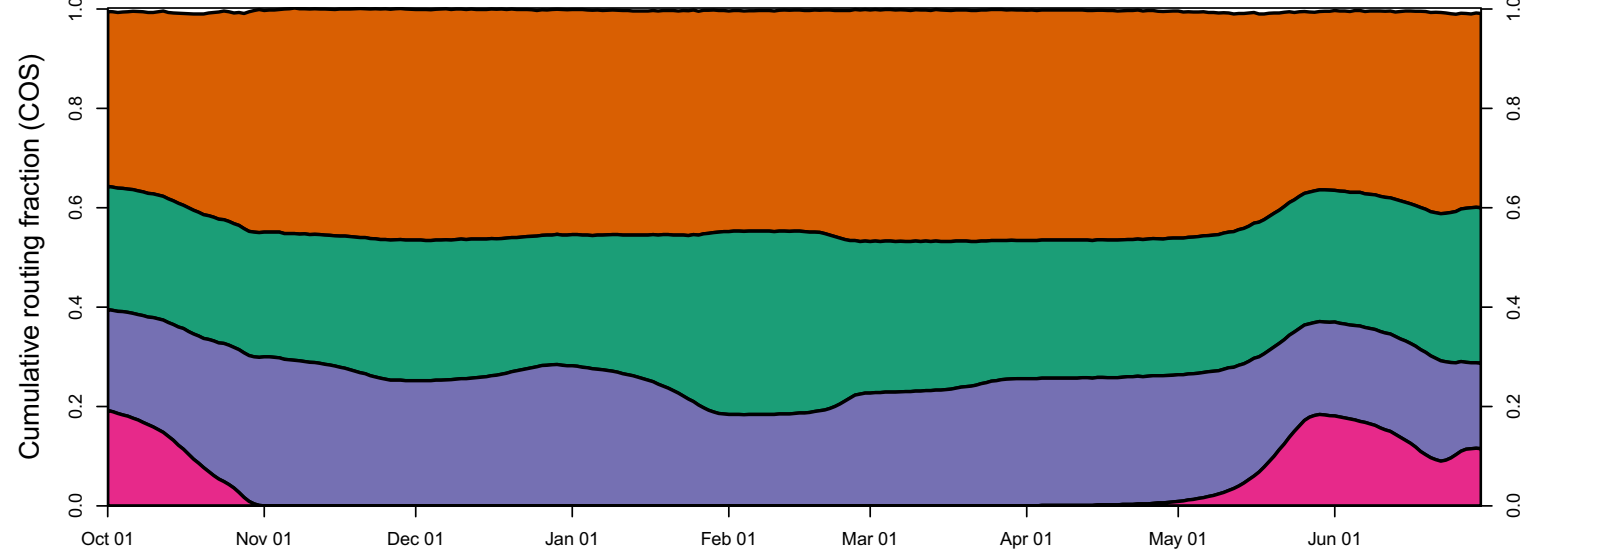

1960 (WY type = D)

Oct 01 Nov 01 Dec 01 Jan 01 Feb 01 Mar 01 Apr 01 May 01 Jun 01 Jul 01

1961 (WY type = D)

Oct 01 Nov 01 Dec 01 Jan 01 Feb 01 Mar 01 Apr 01 May 01 Jun 01

1962 (WY type = BN)

Oct 01 Nov 01 Dec 01 Jan 01 Feb 01 Mar 01 Apr 01 May 01 Jun 01