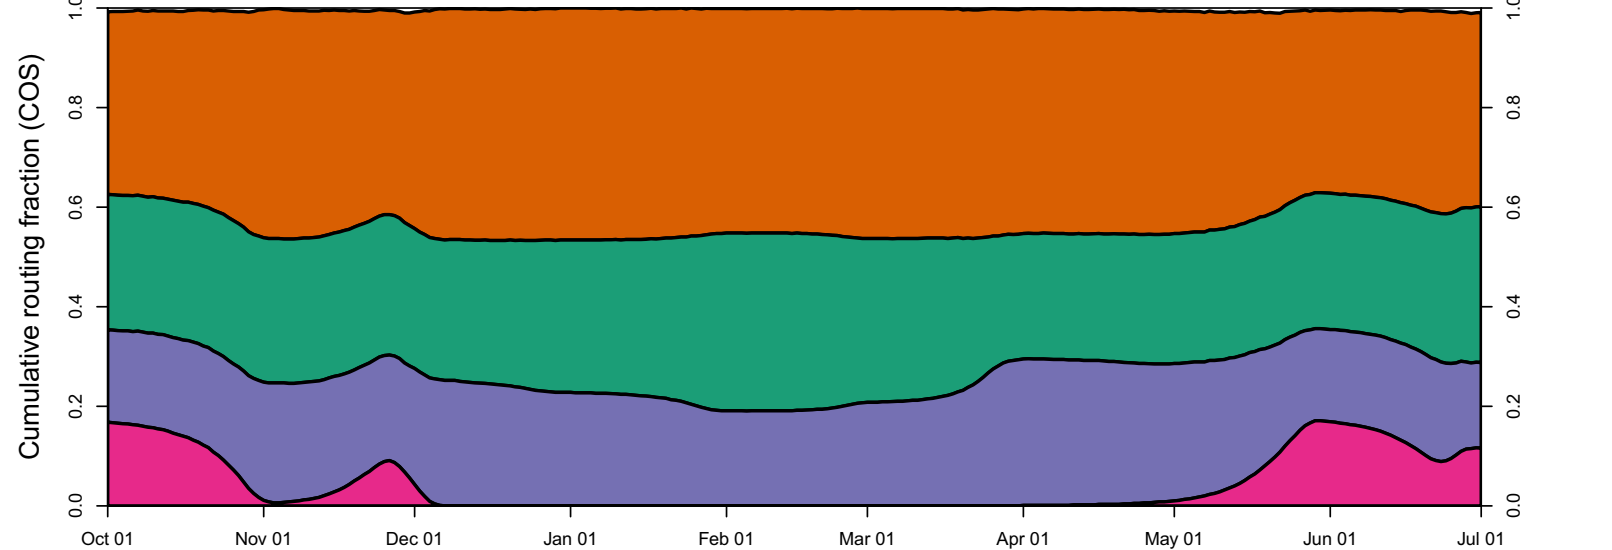

1968 (WY type = BN)

Oct 01   Nov 01   Dec 01   Jan 01   Feb 01   Mar 01   Apr 01   May 01   Jun 01   Jul 01