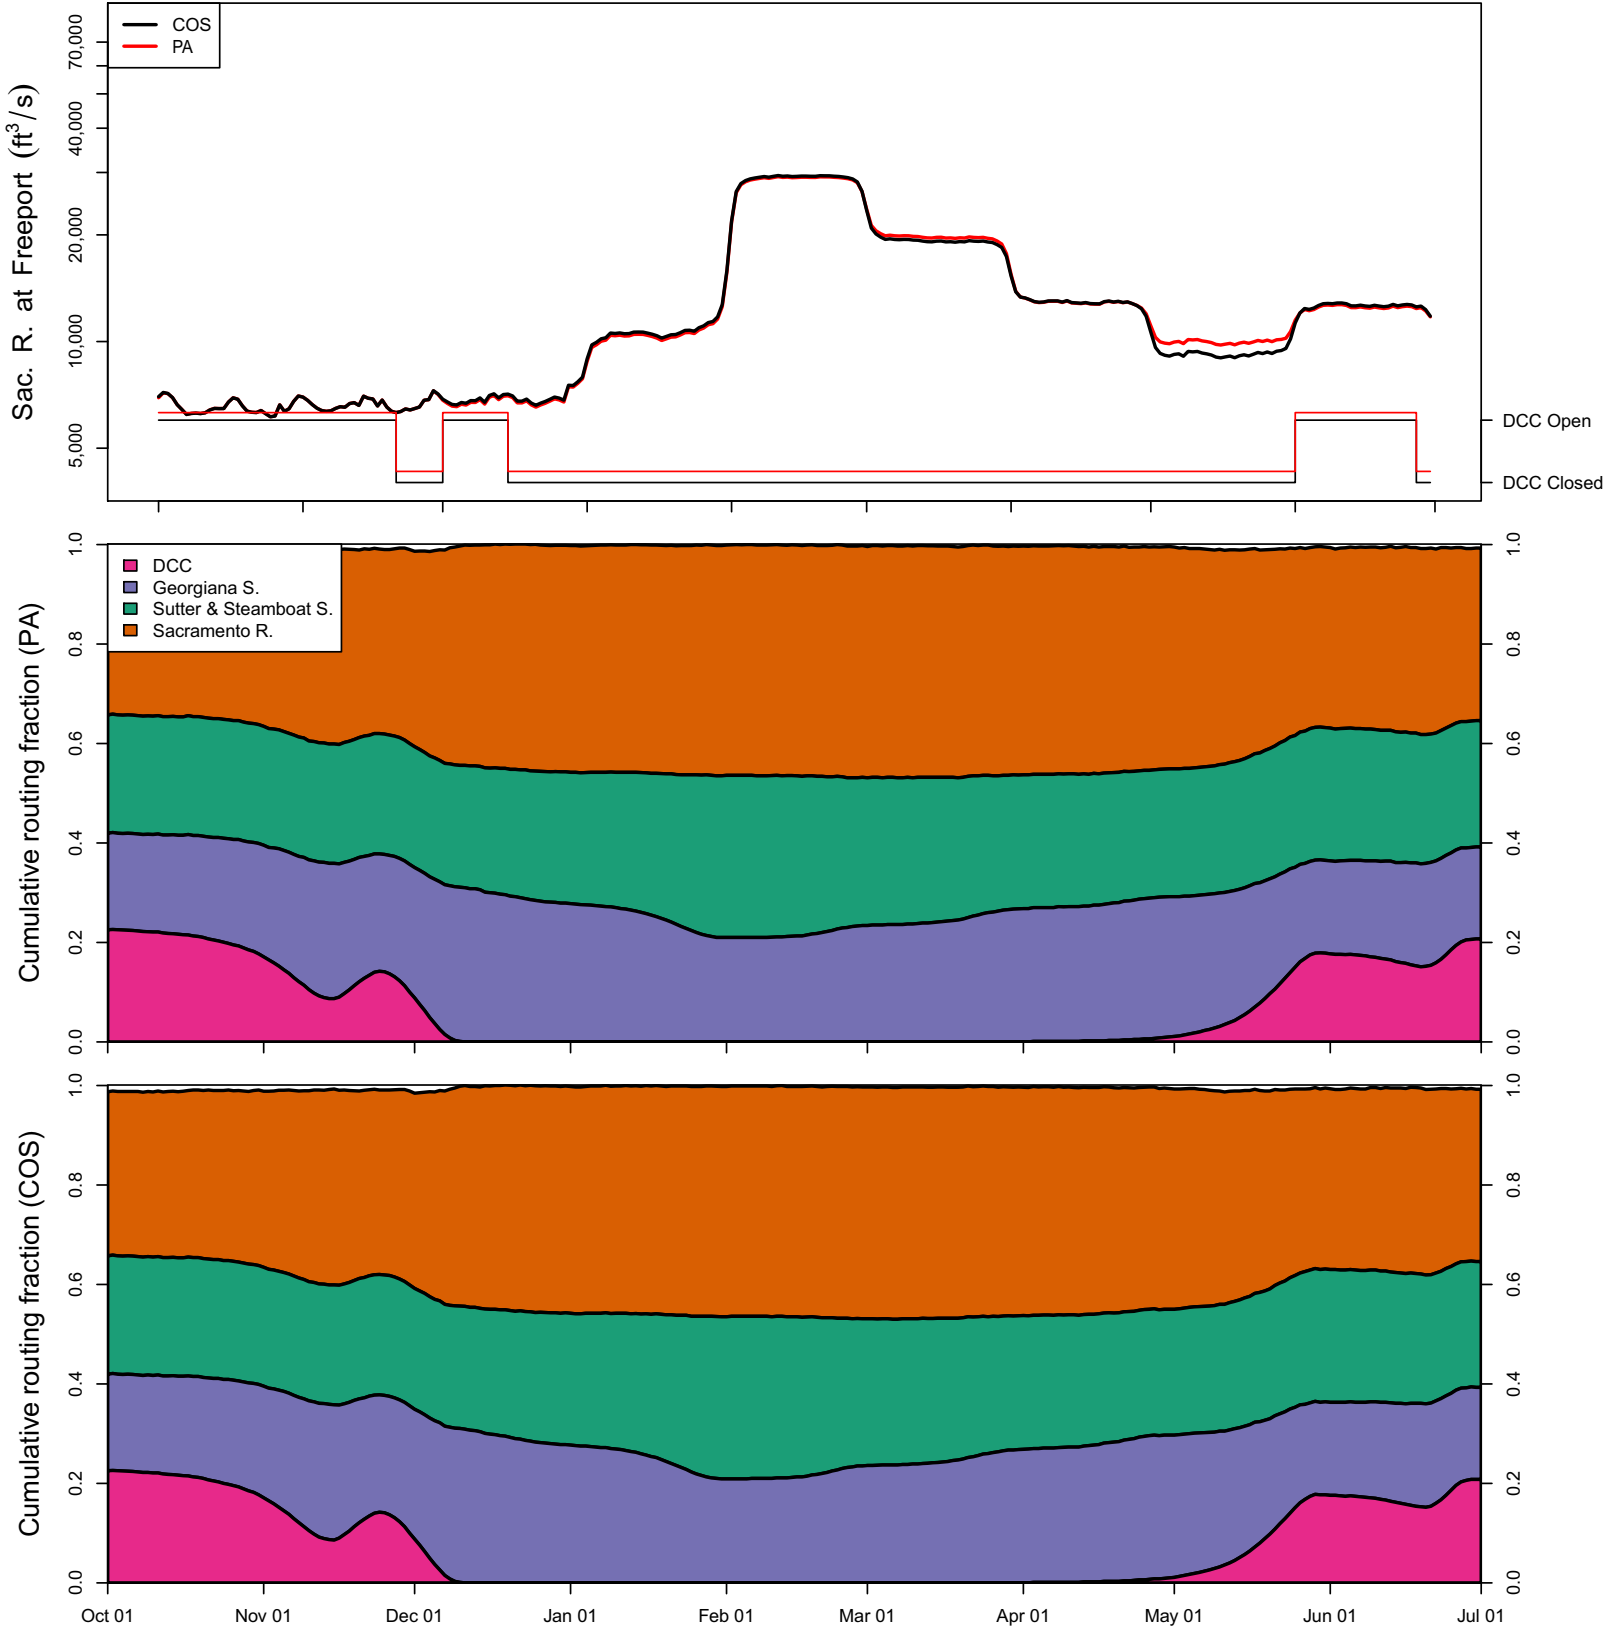

1992 (WY type = C)