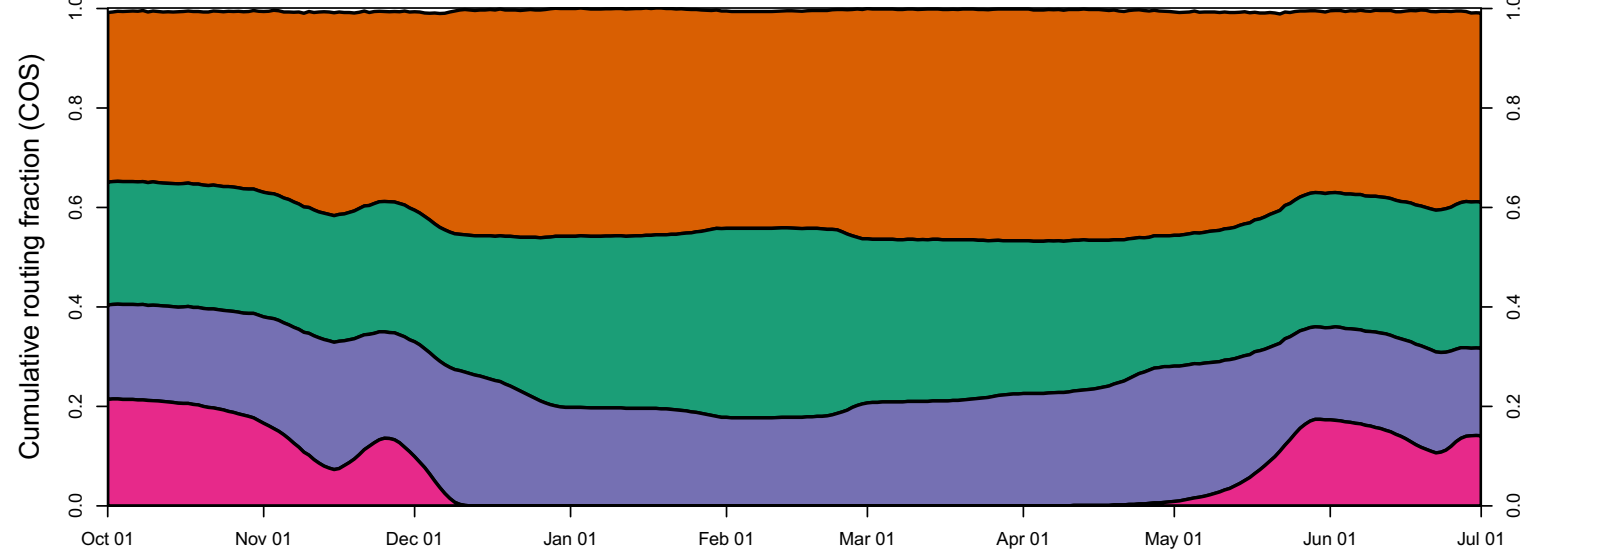

1936 (WY type = BN)

Oct 01   Nov 01   Dec 01   Jan 01   Feb 01   Mar 01   Apr 01   May 01   Jun 01   Jul 01