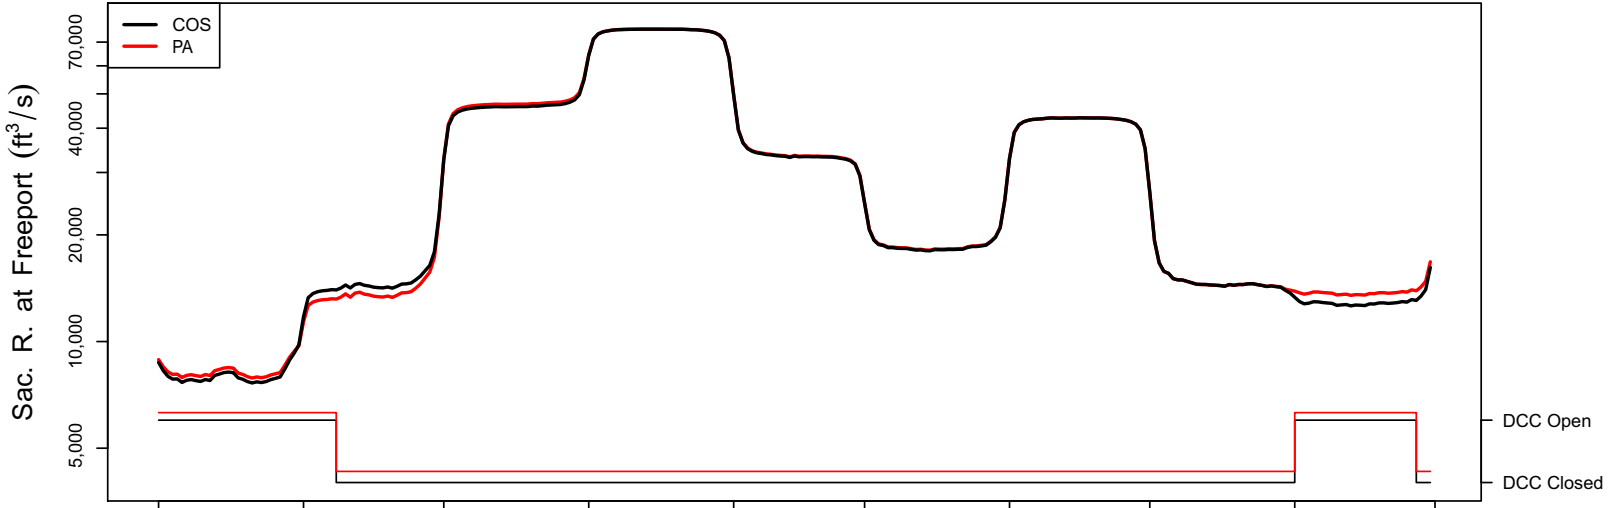

1963 (WY type = W)

1964 (WY type = D)

Oct 01 Nov 01 Dec 01 Jan 01 Feb 01 Mar 01 Apr 01 May 01 Jun 01 Jul 01

1965 (WY type = W)

Oct 01 Nov 01 Dec 01 Jan 01 Feb 01 Mar 01 Apr 01 May 01 Jun 01

1966 (WY type = BN)