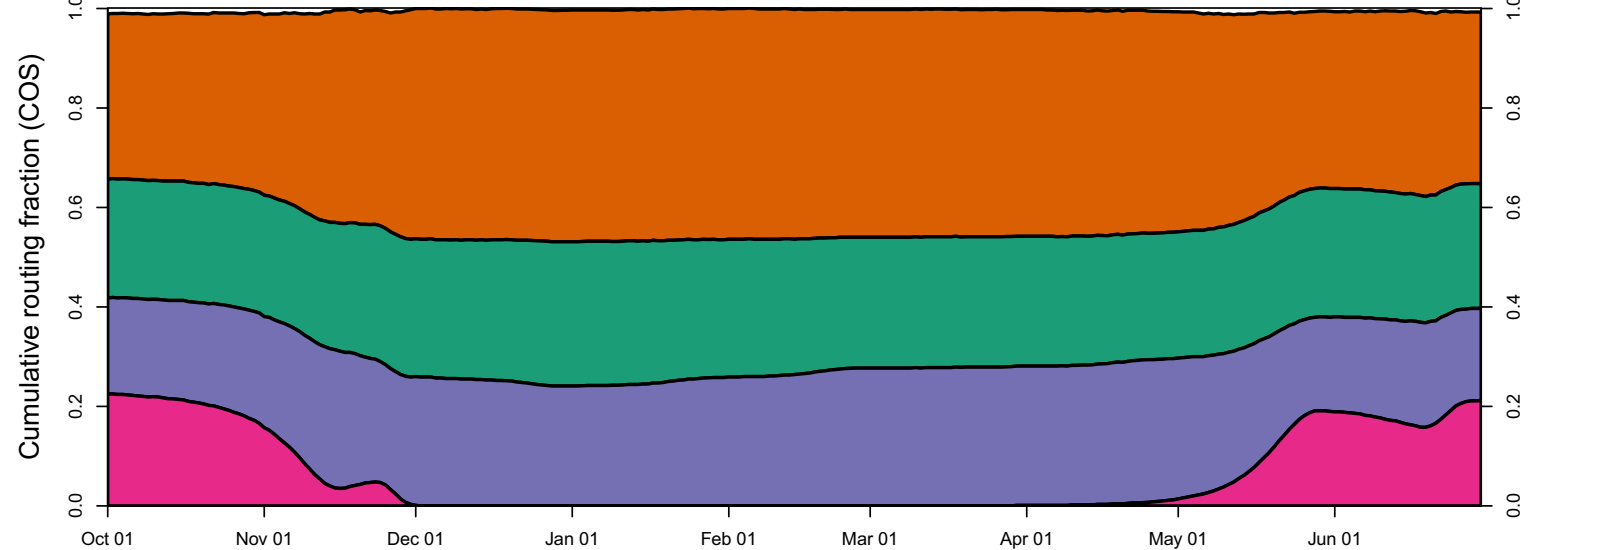

1932 (WY type = D)

Oct 01 Nov 01 Dec 01 Jan 01 Feb 01 Mar 01 Apr 01 May 01 Jun 01 Jul 01

1933 (WY type = C)

Oct 01 Nov 01 Dec 01 Jan 01 Feb 01 Mar 01 Apr 01 May 01 Jun 01

1934 (WY type = C)

Oct 01 Nov 01 Dec 01 Jan 01 Feb 01 Mar 01 Apr 01 May 01 Jun 01