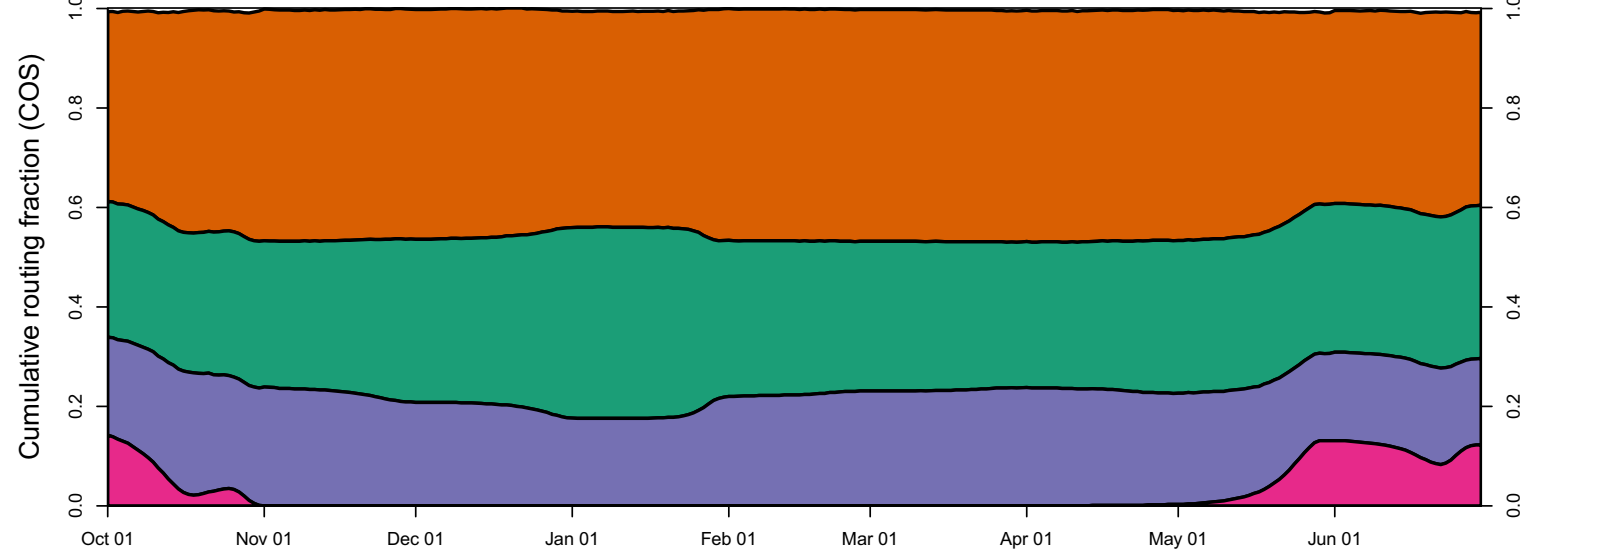

1951 (WY type = AN)

Oct 01 Nov 01 Dec 01 Jan 01 Feb 01 Mar 01 Apr 01 May 01 Jun 01

1952 (WY type = W)

Oct 01 Nov 01 Dec 01 Jan 01 Feb 01 Mar 01 Apr 01 May 01 Jun 01 Jul 01

1953 (WY type = W)

Oct 01 Nov 01 Dec 01 Jan 01 Feb 01 Mar 01 Apr 01 May 01 Jun 01