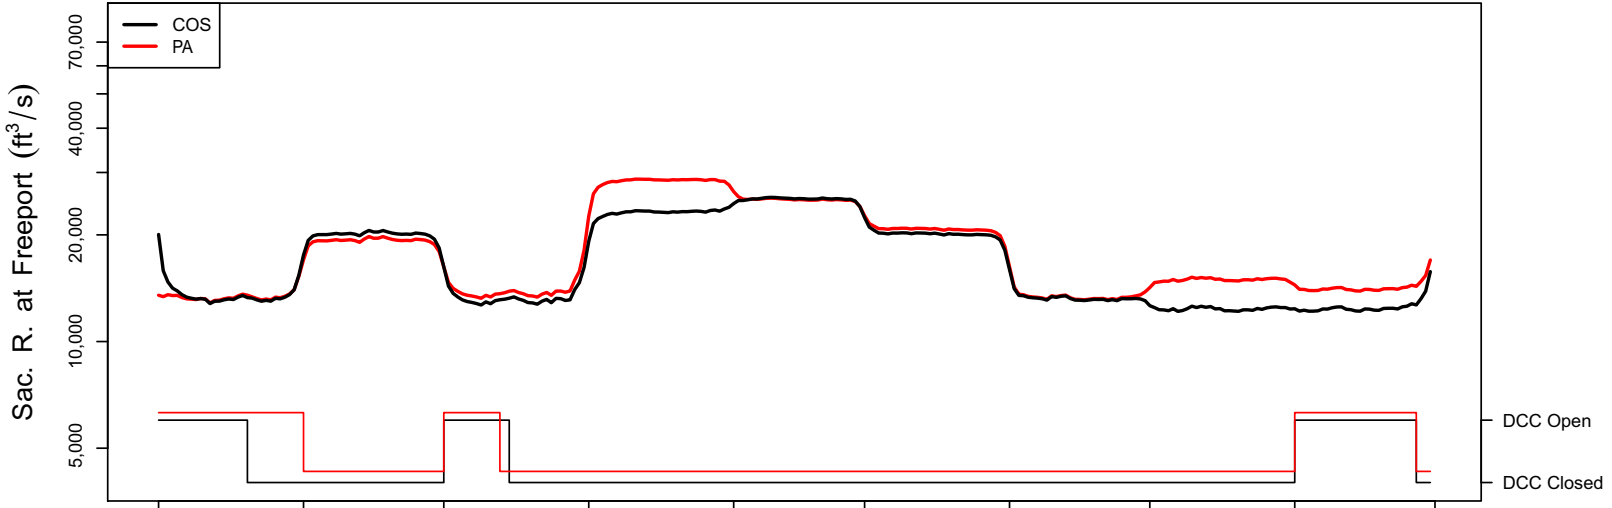

1963 (WY type = W)

1964 (WY type = D)

Oct 01 Nov 01 Dec 01 Jan 01 Feb 01 Mar 01 Apr 01 May 01 Jun 01 Jul 01

1965 (WY type = W)

Oct 01 Nov 01 Dec 01 Jan 01 Feb 01 Mar 01 Apr 01 May 01 Jun 01

1966 (WY type = BN)