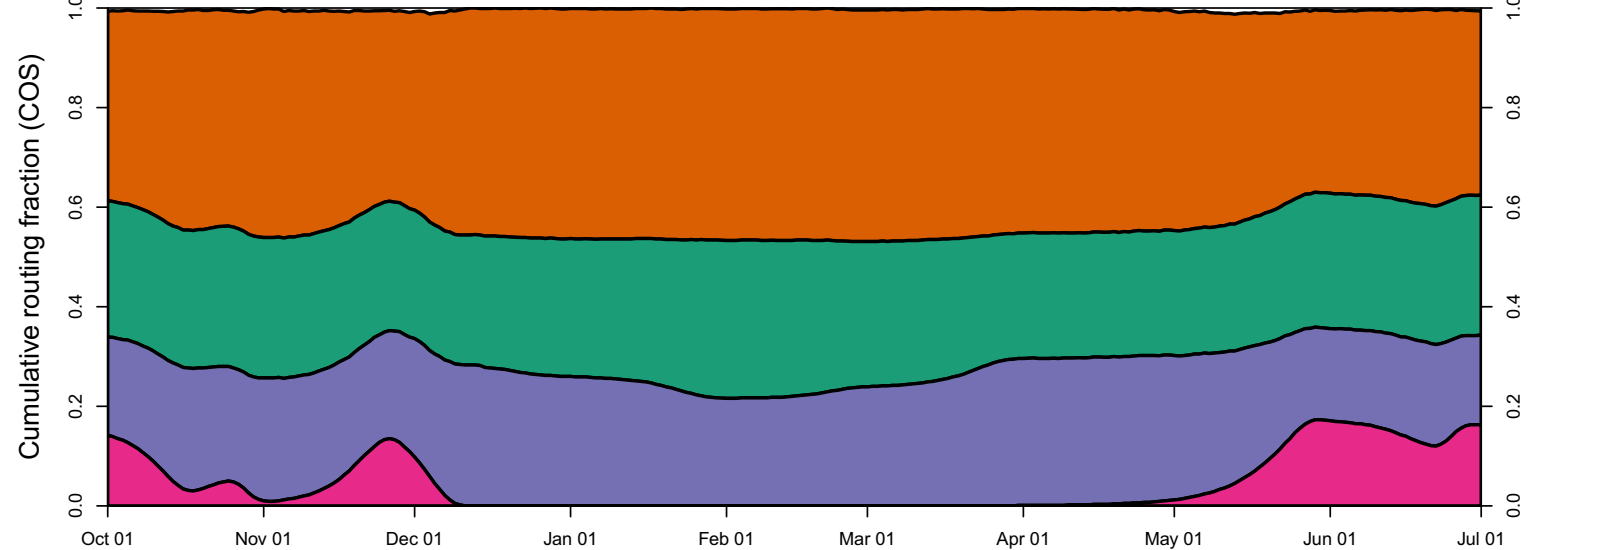

1942 (WY type = W)

Oct 01 Nov 01 Dec 01 Jan 01 Feb 01 Mar 01 Apr 01 May 01 Jun 01

1943 (WY type = W)

Oct 01 Nov 01 Dec 01 Jan 01 Feb 01 Mar 01 Apr 01 May 01 Jun 01

1944 (WY type = D)

Oct 01 Nov 01 Dec 01 Jan 01 Feb 01 Mar 01 Apr 01 May 01 Jun 01 Jul 01