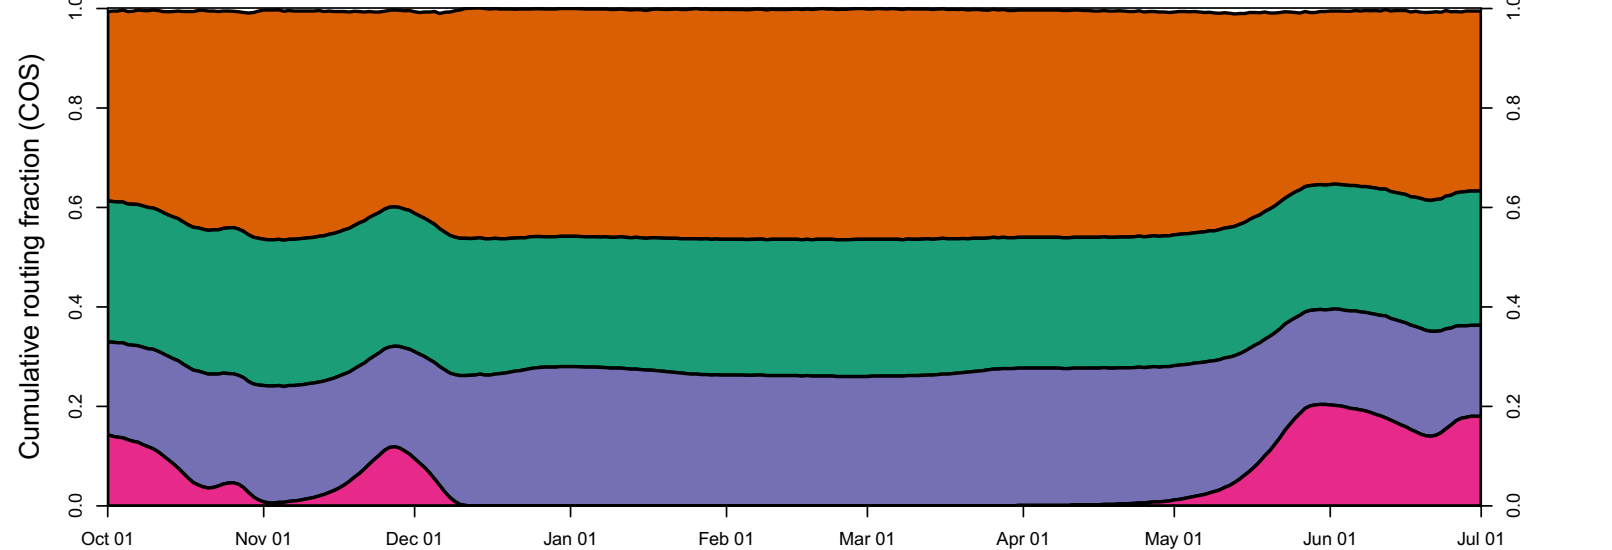

1976 (WY type = C)

Oct 01   Nov 01   Dec 01   Jan 01   Feb 01   Mar 01   Apr 01   May 01   Jun 01   Jul 01