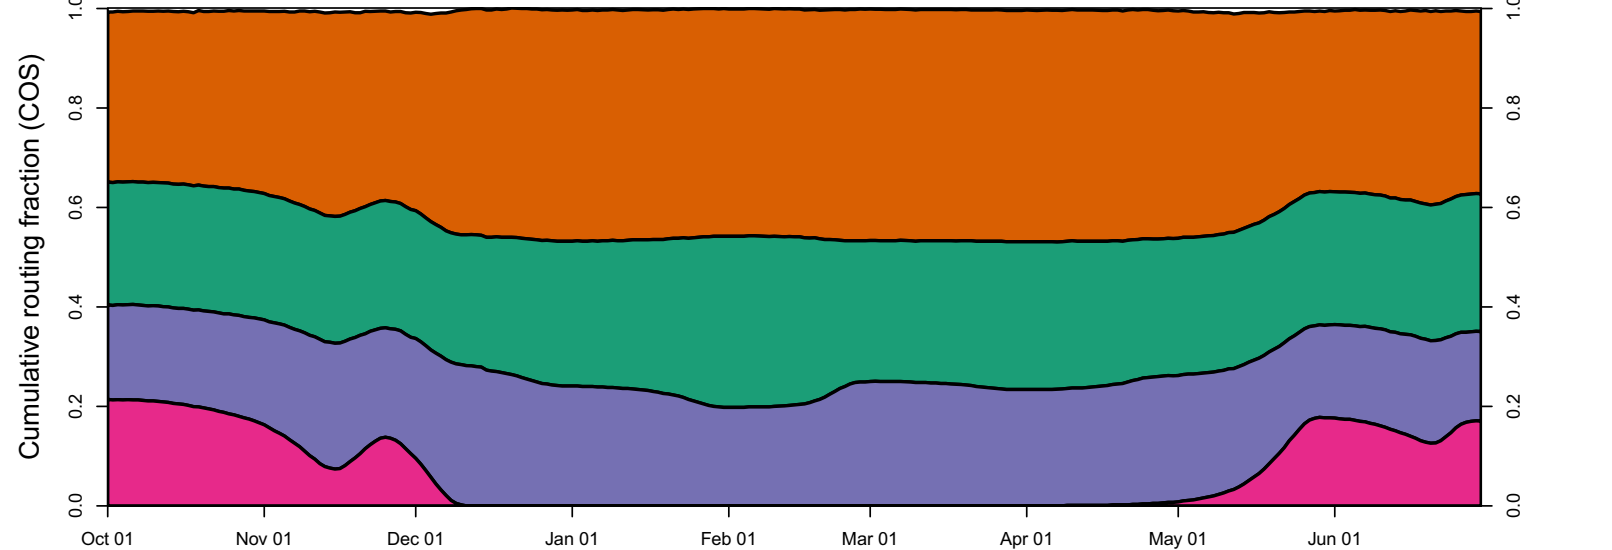

1926 (WY type = D)

Oct 01   Nov 01   Dec 01   Jan 01   Feb 01   Mar 01   Apr 01   May 01   Jun 01