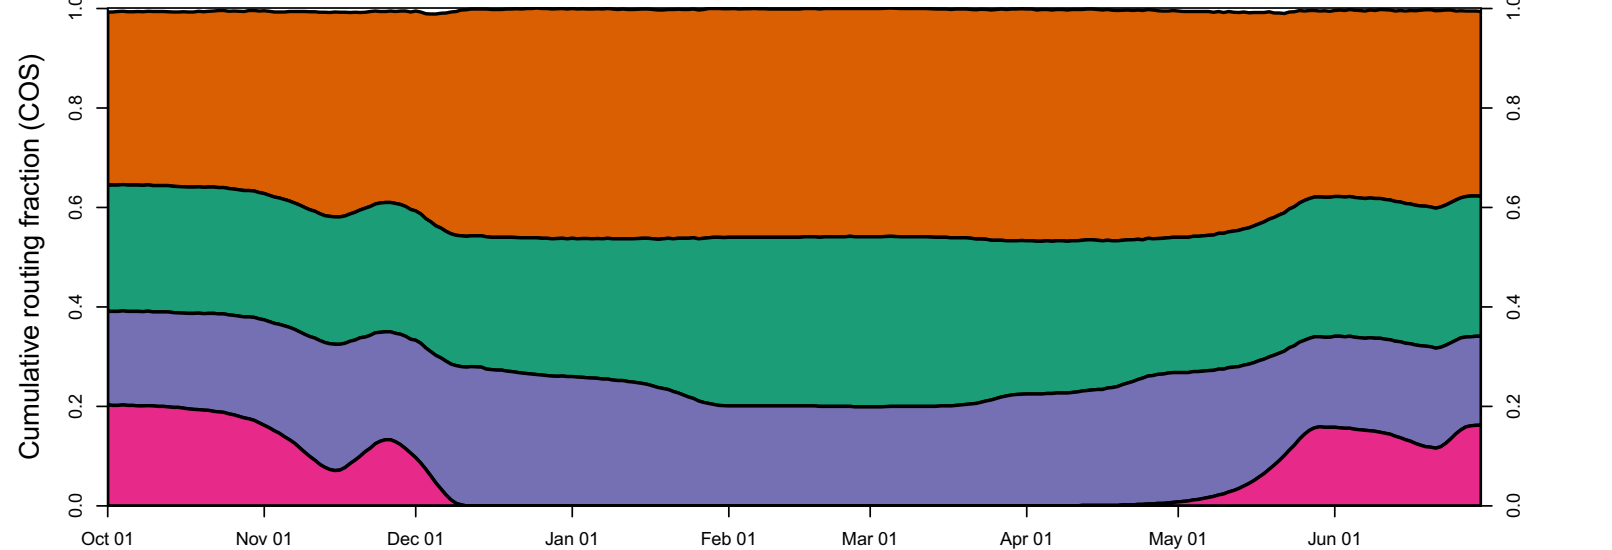

1935 (WY type = BN)

Oct 01 Nov 01 Dec 01 Jan 01 Feb 01 Mar 01 Apr 01 May 01 Jun 01

1936 (WY type = BN)

Oct 01 Nov 01 Dec 01 Jan 01 Feb 01 Mar 01 Apr 01 May 01 Jun 01 Jul 01

1937 (WY type = BN)

Oct 01 Nov 01 Dec 01 Jan 01 Feb 01 Mar 01 Apr 01 May 01 Jun 01