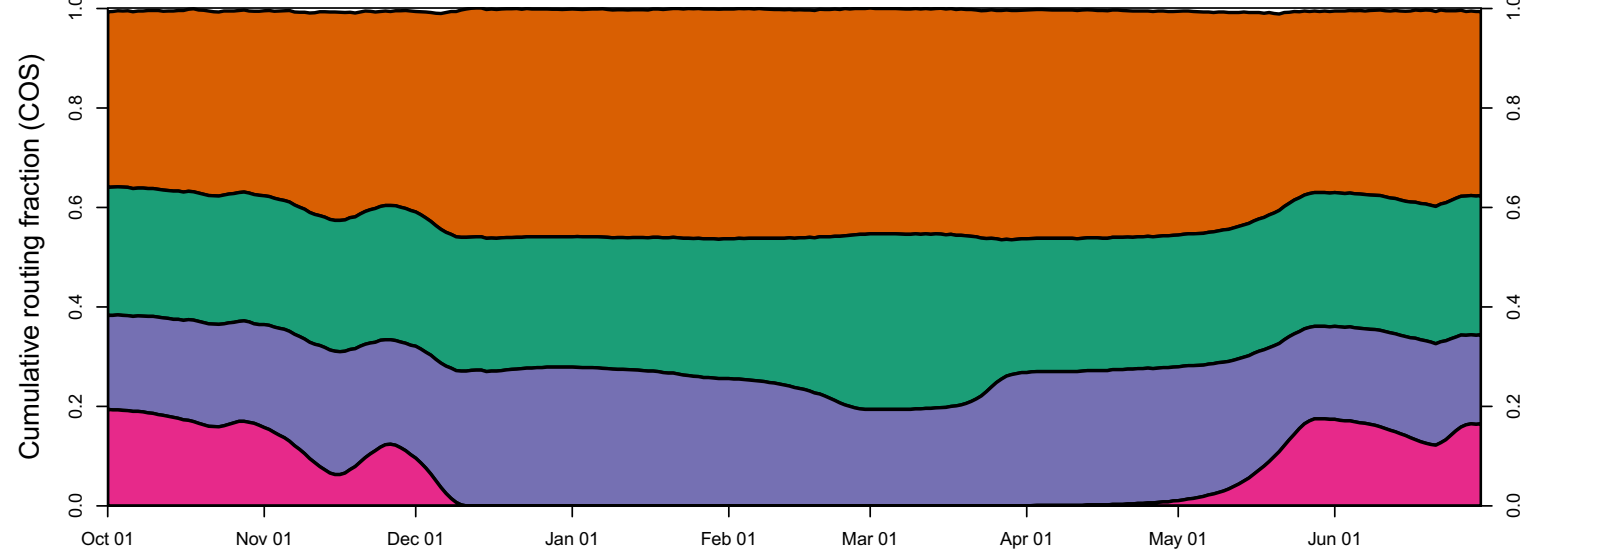

1949 (WY type = D)

Oct 01   Nov 01   Dec 01   Jan 01   Feb 01   Mar 01   Apr 01   May 01   Jun 01