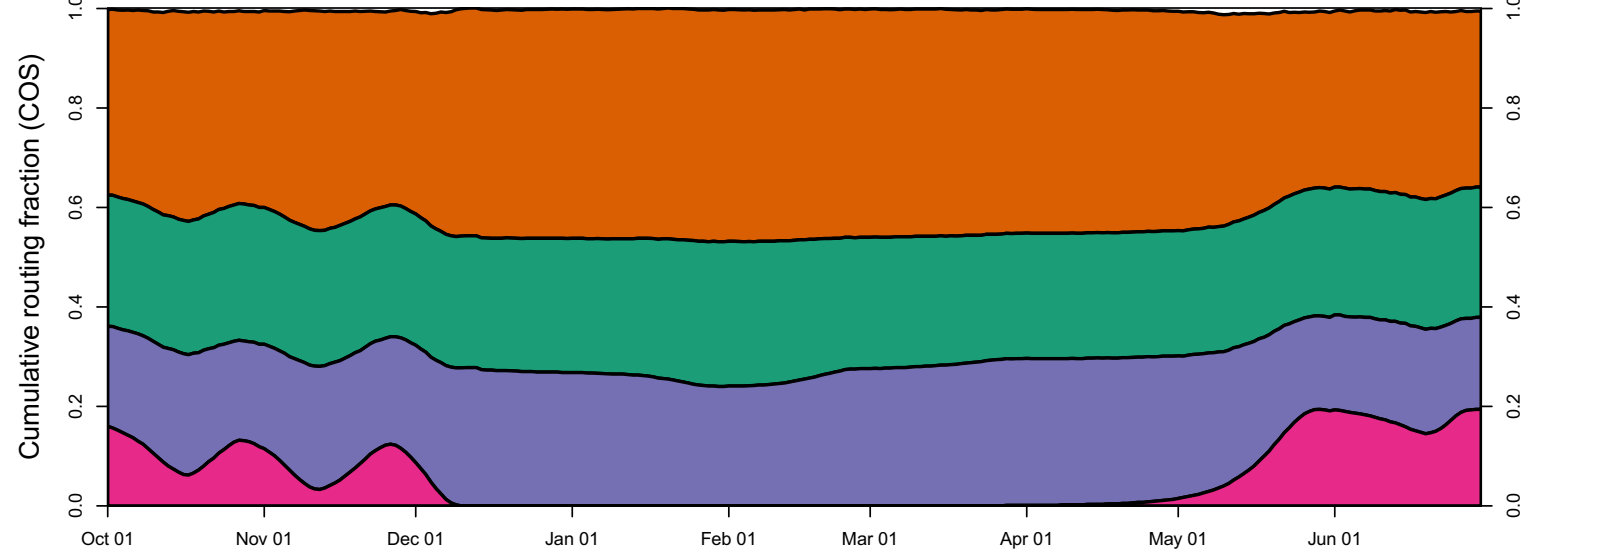

1929 (WY type = C)

Oct 01   Nov 01   Dec 01   Jan 01   Feb 01   Mar 01   Apr 01   May 01   Jun 01