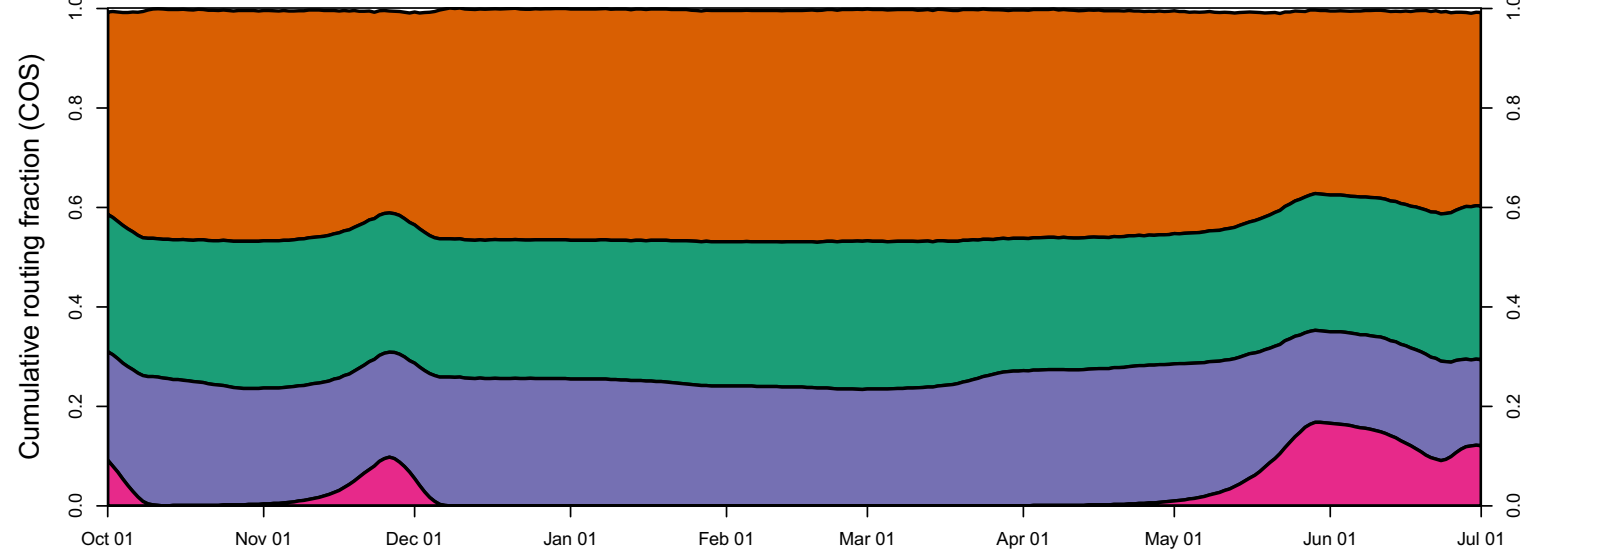

1972 (WY type = BN)