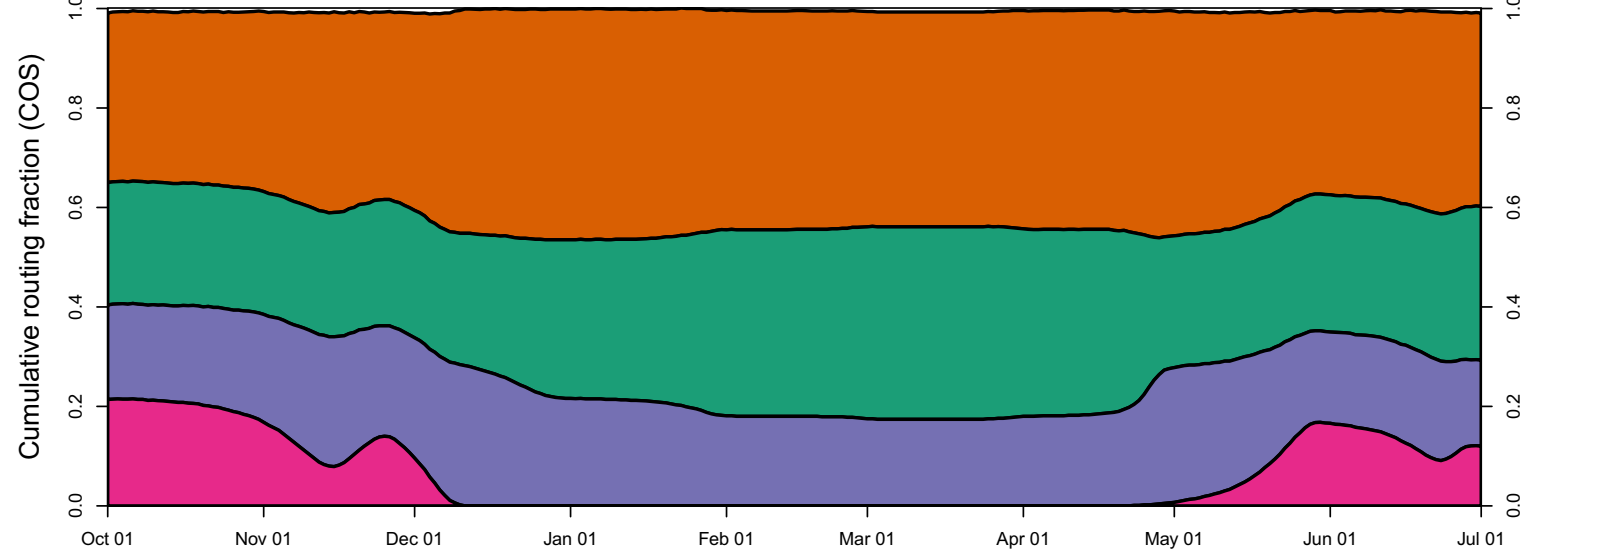

1938 (WY type = W)

Oct 01 Nov 01 Dec 01 Jan 01 Feb 01 Mar 01 Apr 01 May 01 Jun 01

1939 (WY type = D)

Oct 01 Nov 01 Dec 01 Jan 01 Feb 01 Mar 01 Apr 01 May 01 Jun 01

1940 (WY type = AN)

1941 (WY type = W)

Oct 01 Nov 01 Dec 01 Jan 01 Feb 01 Mar 01 Apr 01 May 01 Jun 01

1942 (WY type = W)

Oct 01 Nov 01 Dec 01 Jan 01 Feb 01 Mar 01 Apr 01 May 01 Jun 01

1943 (WY type = W)

Oct 01 Nov 01 Dec 01 Jan 01 Feb 01 Mar 01 Apr 01 May 01 Jun 01

1944 (WY type = D)

Oct 01 Nov 01 Dec 01 Jan 01 Feb 01 Mar 01 Apr 01 May 01 Jun 01 Jul 01