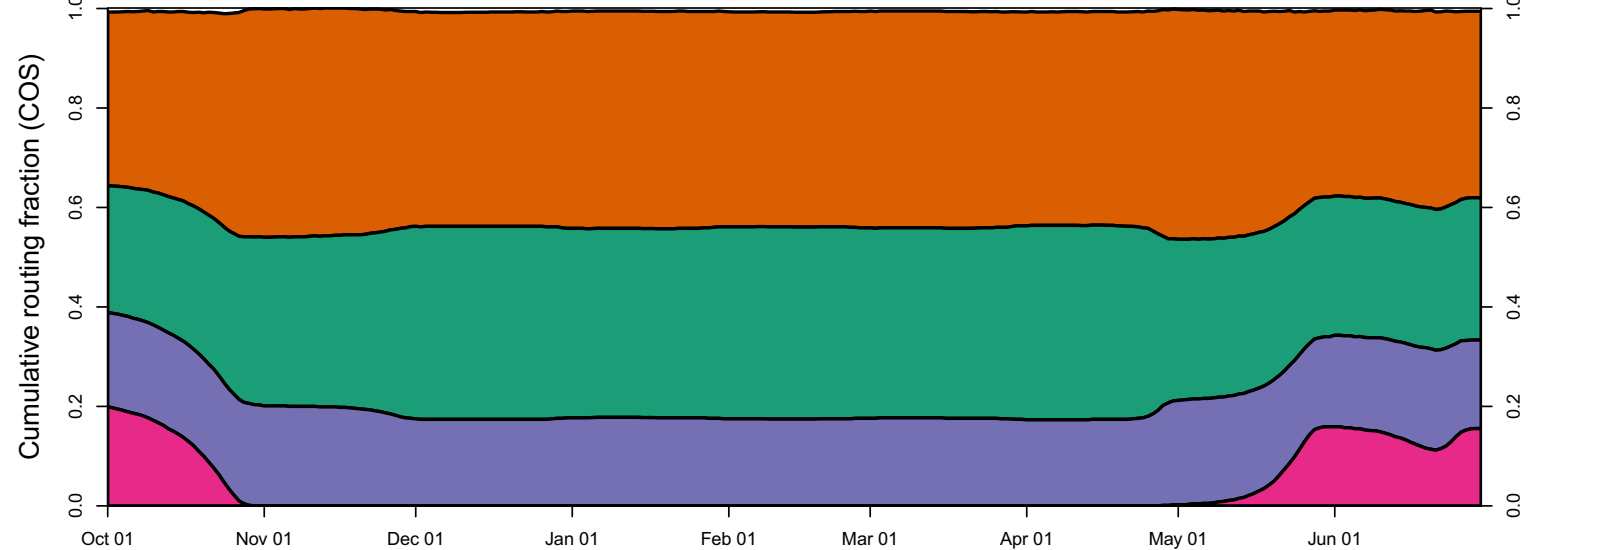

1982 (WY type = W)

Oct 01   Nov 01   Dec 01   Jan 01   Feb 01   Mar 01   Apr 01   May 01   Jun 01