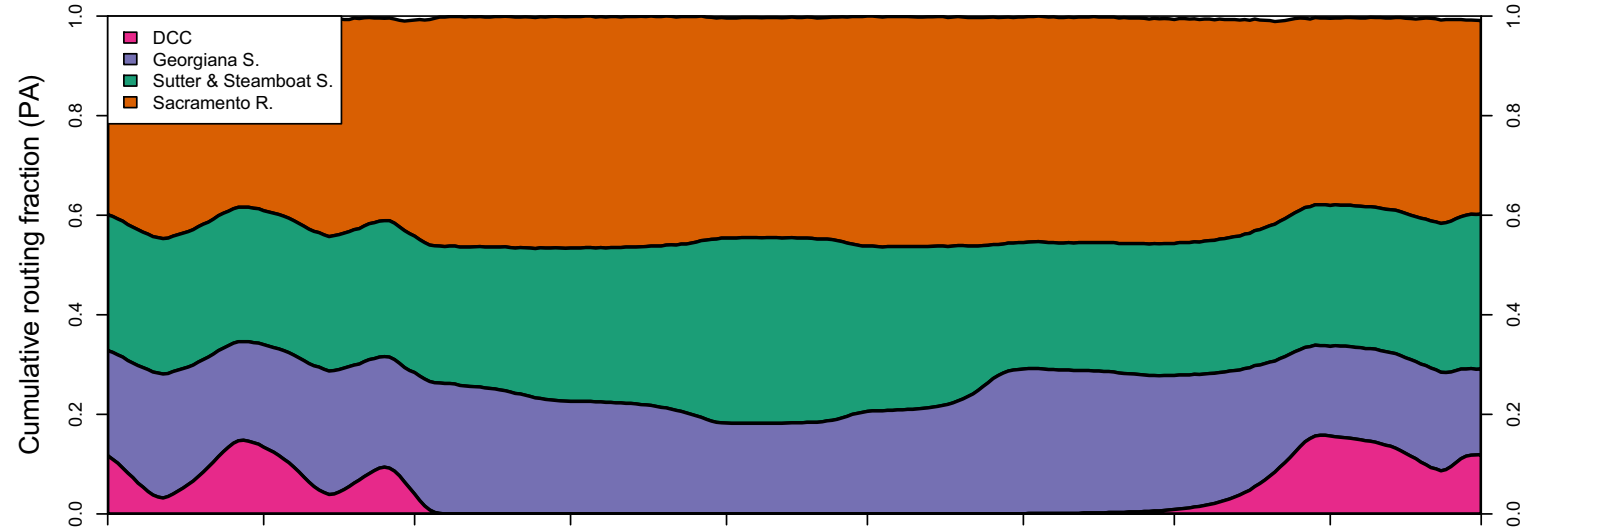

1968 (WY type = BN)

Oct 01   Nov 01   Dec 01   Jan 01   Feb 01   Mar 01   Apr 01   May 01   Jun 01   Jul 01