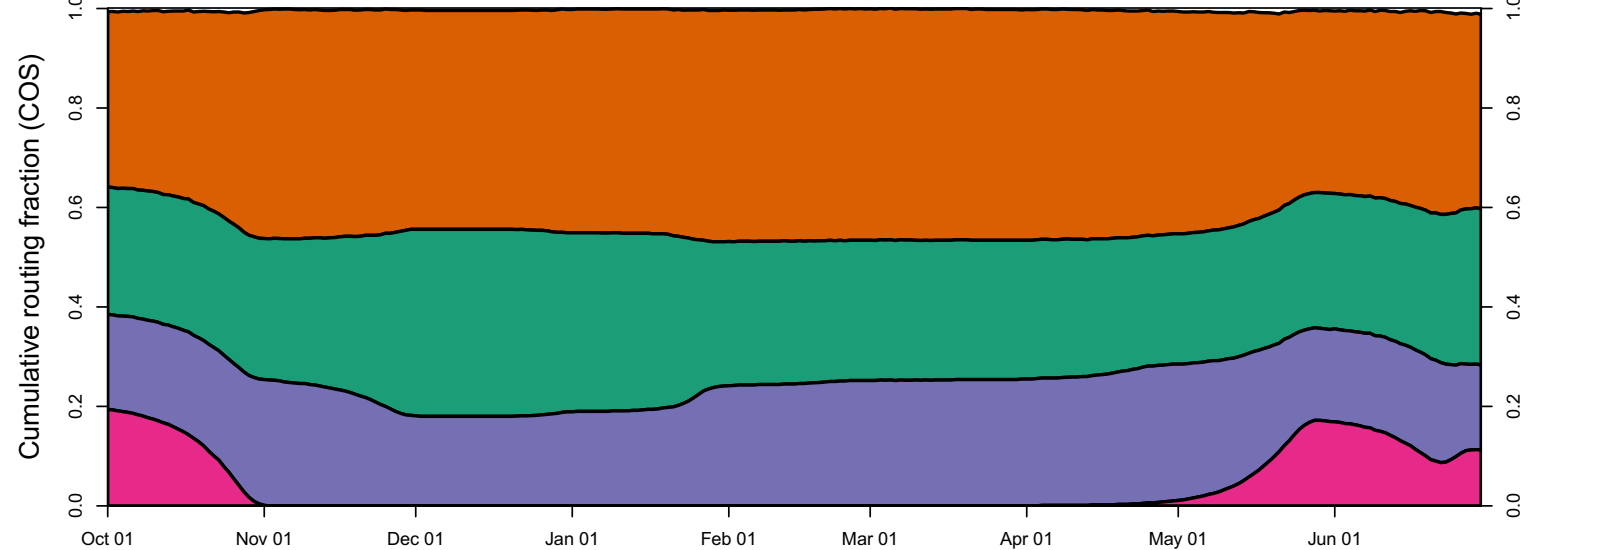

1946 (WY type = BN)

Oct 01   Nov 01   Dec 01   Jan 01   Feb 01   Mar 01   Apr 01   May 01   Jun 01