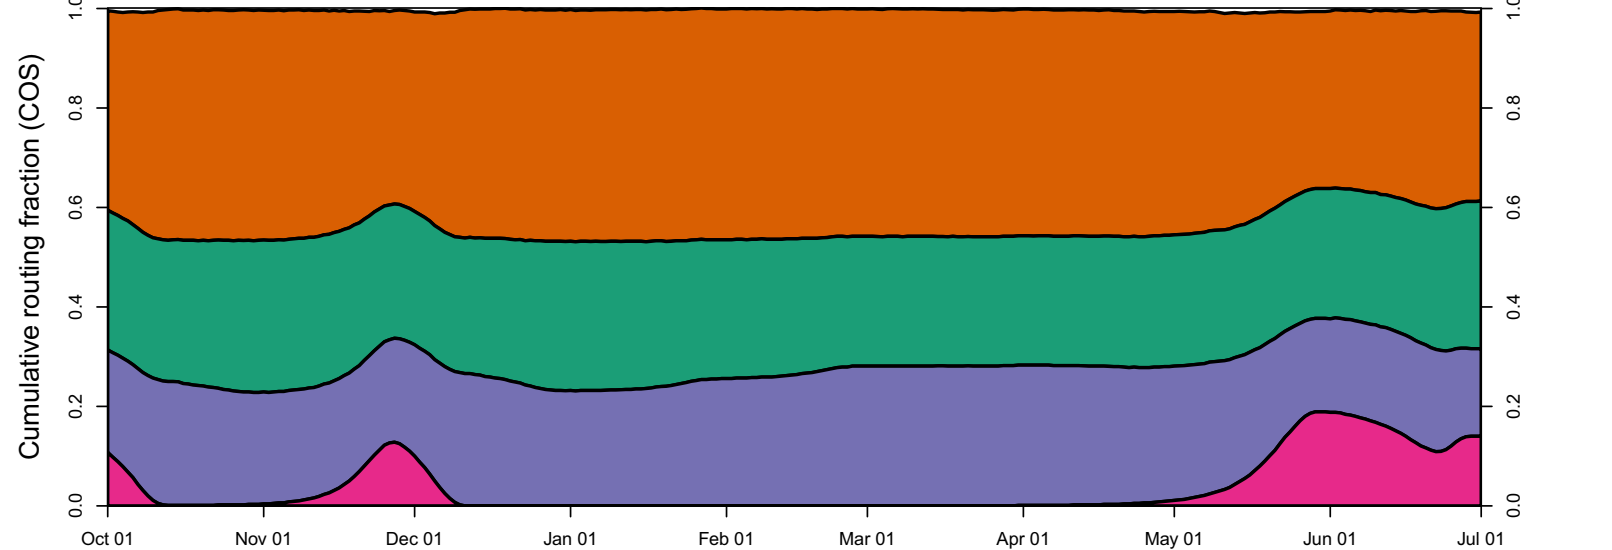

1964 (WY type = D)

Oct 01   Nov 01   Dec 01   Jan 01   Feb 01   Mar 01   Apr 01   May 01   Jun 01   Jul 01