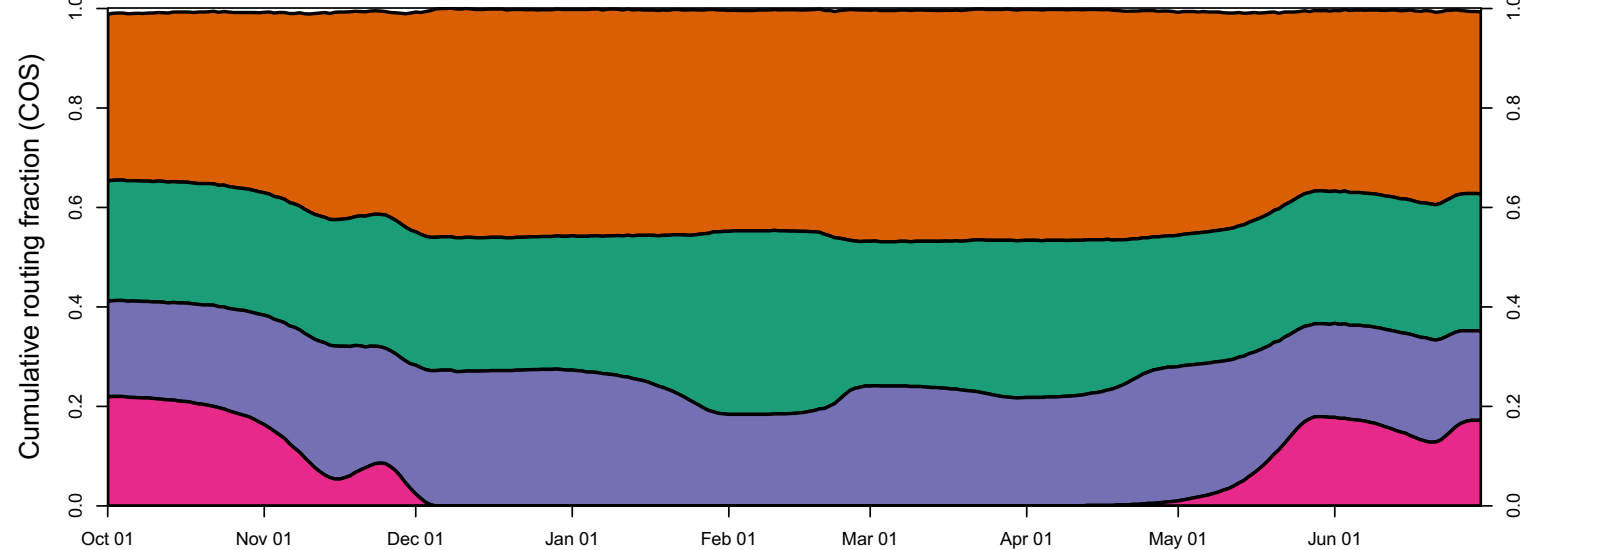

**Appendix 3. Simulated Daily Routing by Year, Continuing Operations Compared to
Proposed Action Scenarios, 1922–2003**

1922 (WY type = AN)

Oct 01 Nov 01 Dec 01 Jan 01 Feb 01 Mar 01 Apr 01 May 01 Jun 01

1923 (WY type = BN)

Oct 01 Nov 01 Dec 01 Jan 01 Feb 01 Mar 01 Apr 01 May 01 Jun 01

1924 (WY type = C)

Oct 01 Nov 01 Dec 01 Jan 01 Feb 01 Mar 01 Apr 01 May 01 Jun 01 Jul 01

1925 (WY type = D)

Oct 01 Nov 01 Dec 01 Jan 01 Feb 01 Mar 01 Apr 01 May 01 Jun 01