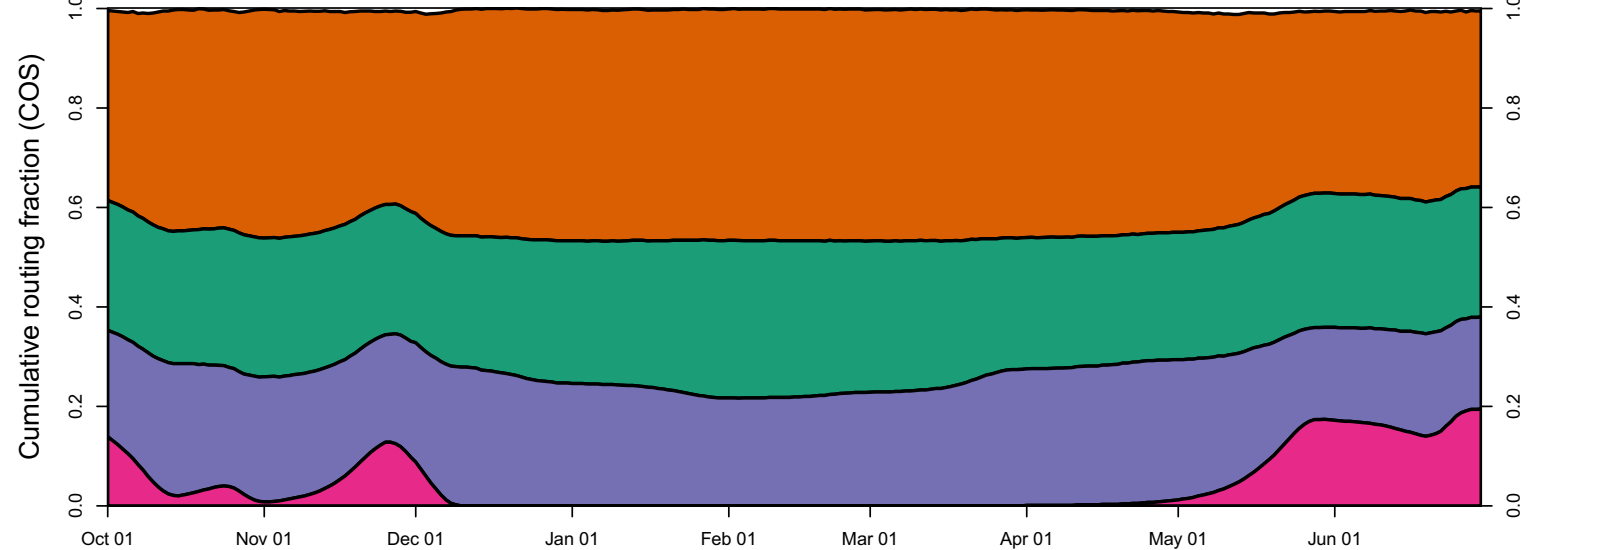

1999 (WY type = W)

Oct 01 Nov 01 Dec 01 Jan 01 Feb 01 Mar 01 Apr 01 May 01 Jun 01

2000 (WY type = AN)

Oct 01 Nov 01 Dec 01 Jan 01 Feb 01 Mar 01 Apr 01 May 01 Jun 01 Jul 01

2001 (WY type = D)

Oct 01 Nov 01 Dec 01 Jan 01 Feb 01 Mar 01 Apr 01 May 01 Jun 01