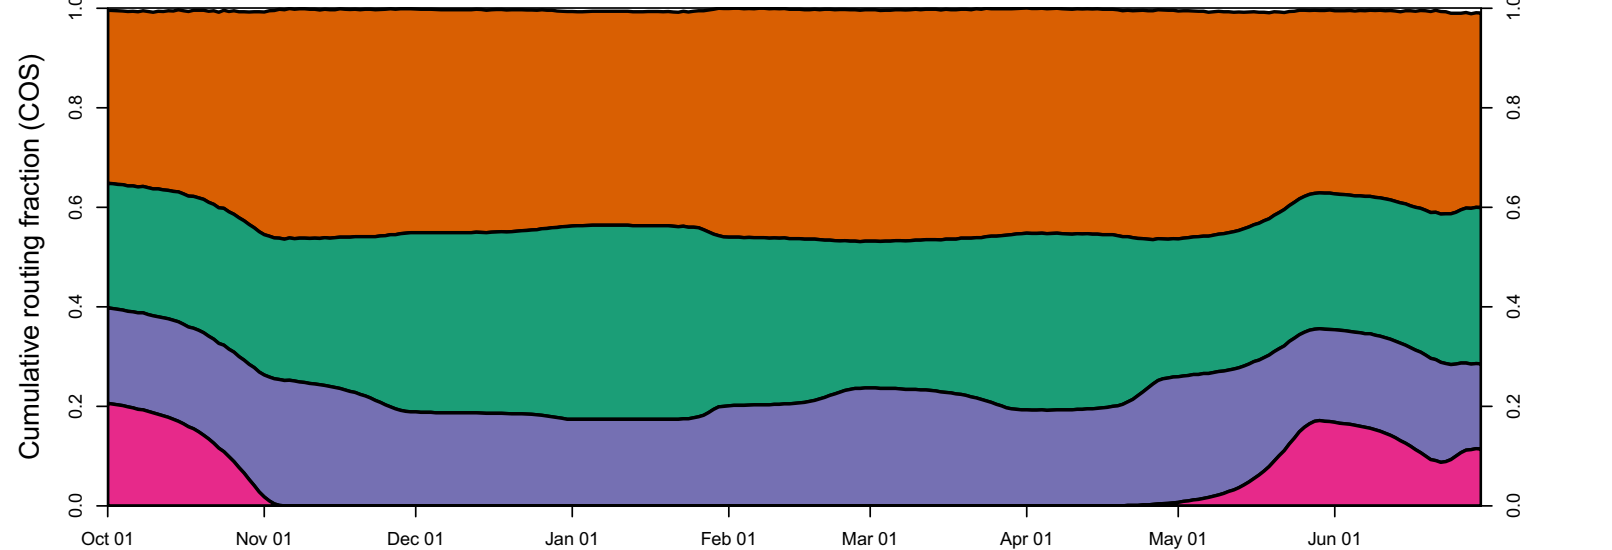

1963 (WY type = W)

1964 (WY type = D)

Oct 01 Nov 01 Dec 01 Jan 01 Feb 01 Mar 01 Apr 01 May 01 Jun 01 Jul 01

1965 (WY type = W)

Oct 01 Nov 01 Dec 01 Jan 01 Feb 01 Mar 01 Apr 01 May 01 Jun 01

1966 (WY type = BN)