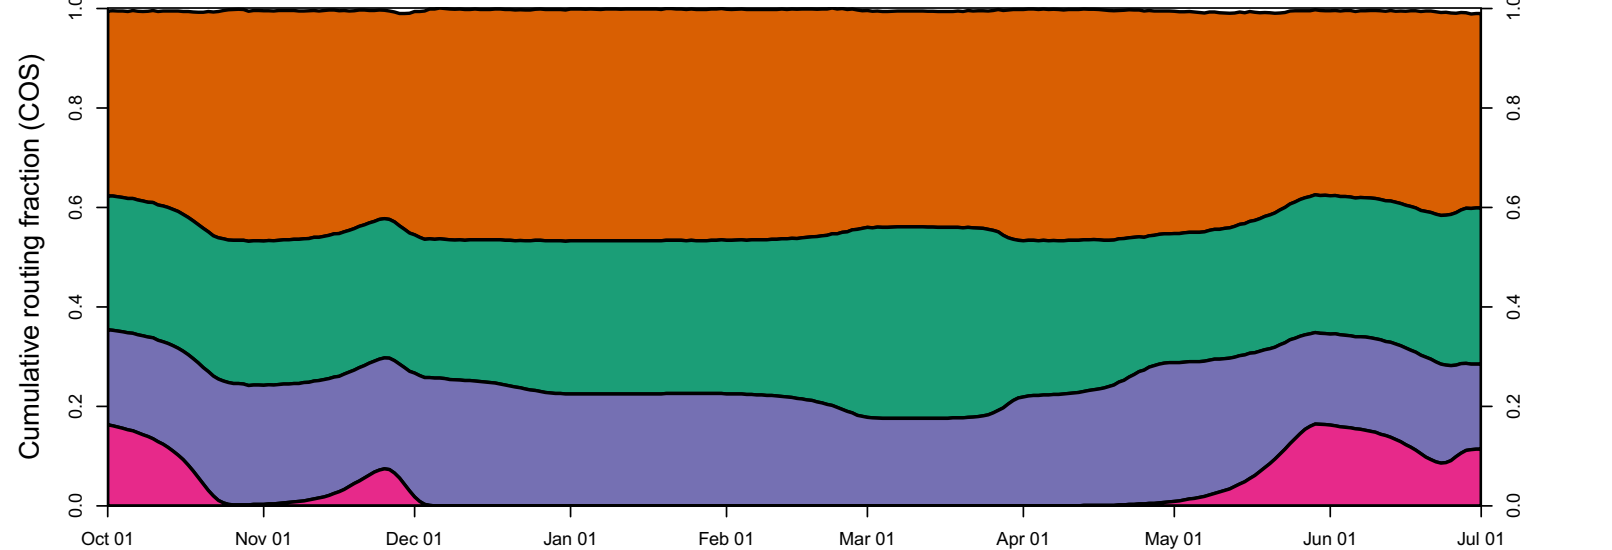

1926 (WY type = D)

Oct 01 Nov 01 Dec 01 Jan 01 Feb 01 Mar 01 Apr 01 May 01 Jun 01

1927 (WY type = W)

Oct 01 Nov 01 Dec 01 Jan 01 Feb 01 Mar 01 Apr 01 May 01 Jun 01

1928 (WY type = AN)

Oct 01 Nov 01 Dec 01 Jan 01 Feb 01 Mar 01 Apr 01 May 01 Jun 01 Jul 01