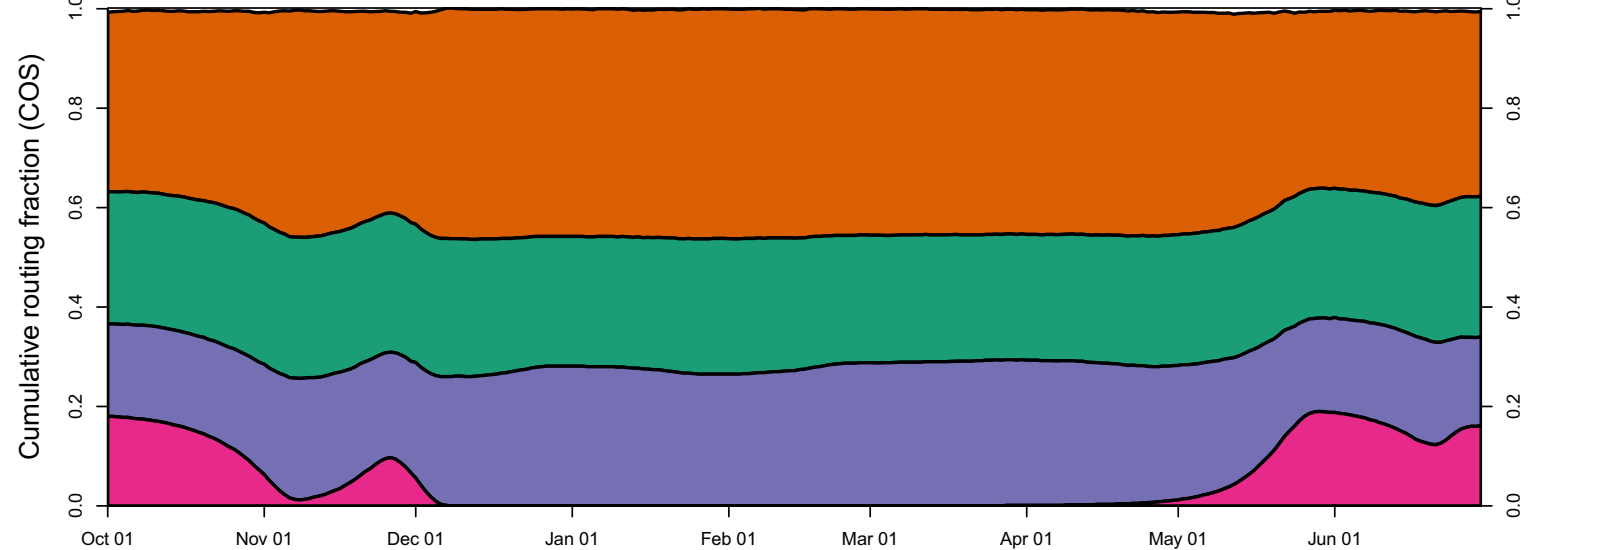

1939 (WY type = D)

Oct 01   Nov 01   Dec 01   Jan 01   Feb 01   Mar 01   Apr 01   May 01   Jun 01