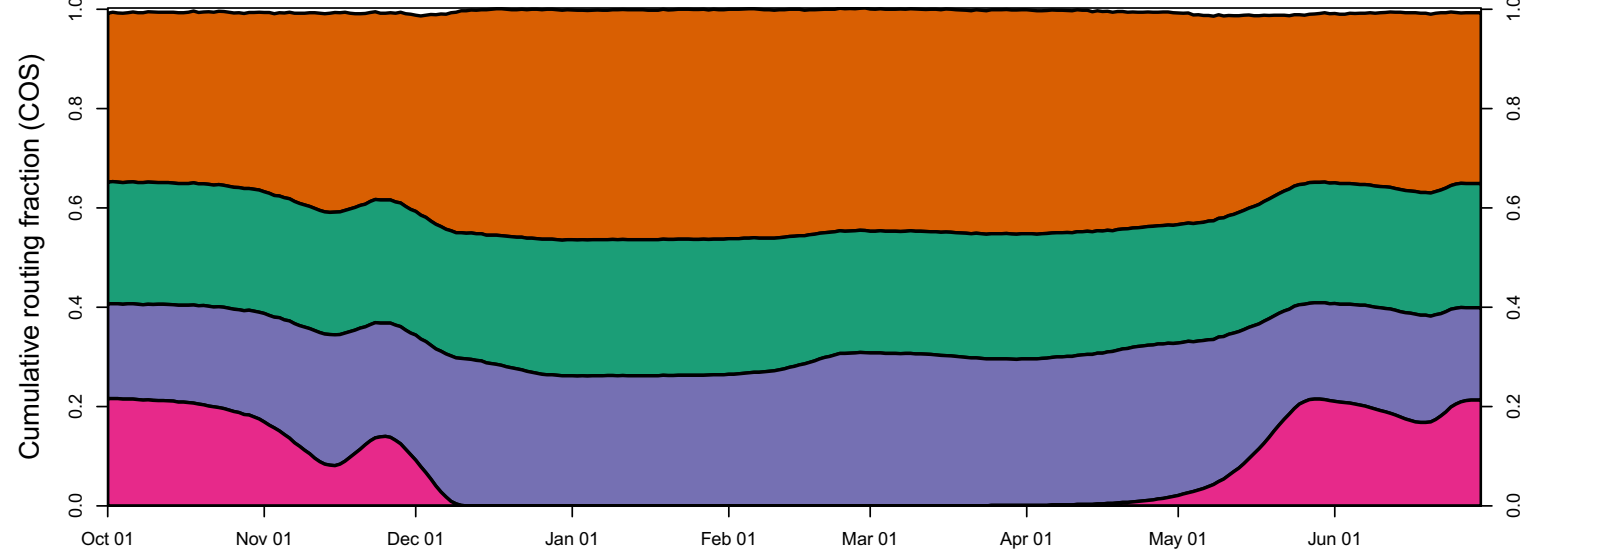

1929 (WY type = C)

Oct 01 Nov 01 Dec 01 Jan 01 Feb 01 Mar 01 Apr 01 May 01 Jun 01

1930 (WY type = D)

Oct 01 Nov 01 Dec 01 Jan 01 Feb 01 Mar 01 Apr 01 May 01 Jun 01

1931 (WY type = C)

Oct 01 Nov 01 Dec 01 Jan 01 Feb 01 Mar 01 Apr 01 May 01 Jun 01