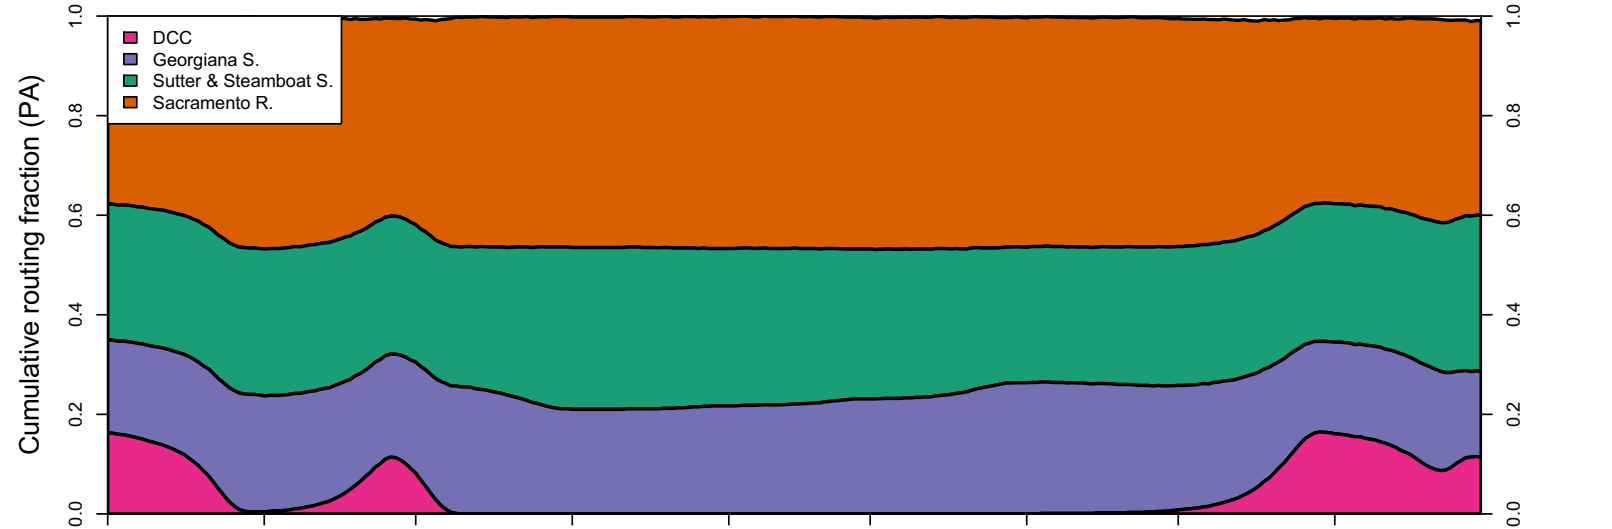

1963 (WY type = W)

1964 (WY type = D)

Oct 01 Nov 01 Dec 01 Jan 01 Feb 01 Mar 01 Apr 01 May 01 Jun 01 Jul 01

1965 (WY type = W)

Oct 01 Nov 01 Dec 01 Jan 01 Feb 01 Mar 01 Apr 01 May 01 Jun 01

1966 (WY type = BN)