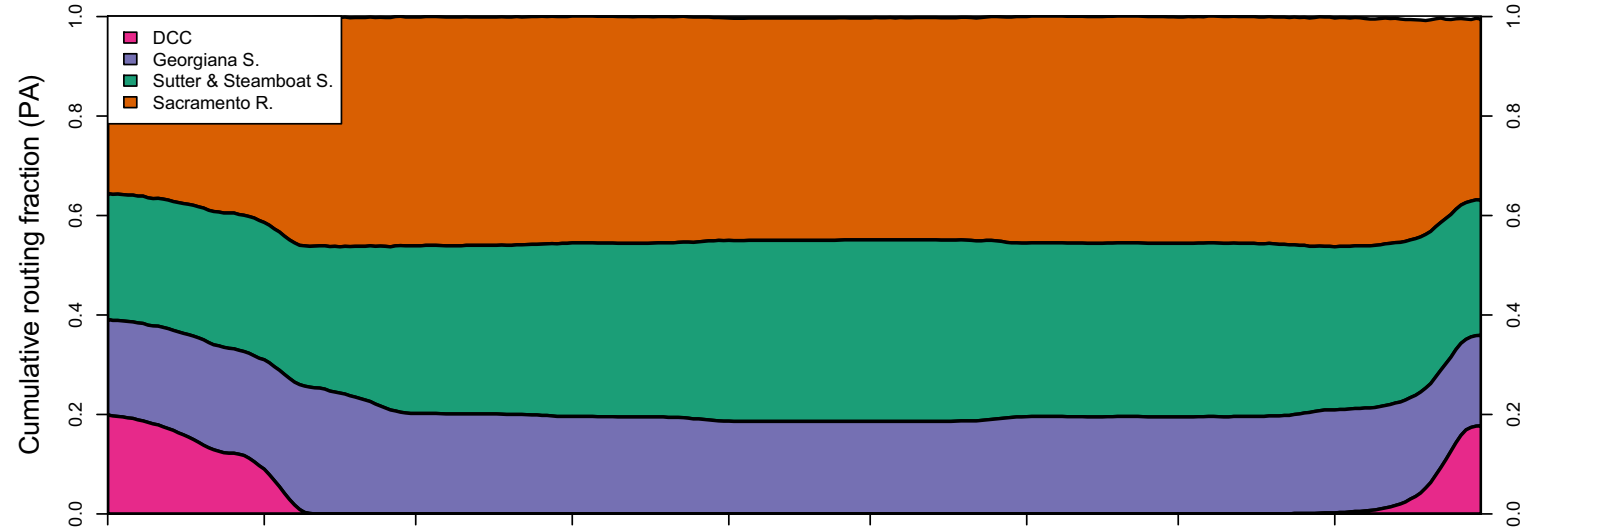

1967 (WY type = W)

Oct 01   Nov 01   Dec 01   Jan 01   Feb 01   Mar 01   Apr 01   May 01   Jun 01