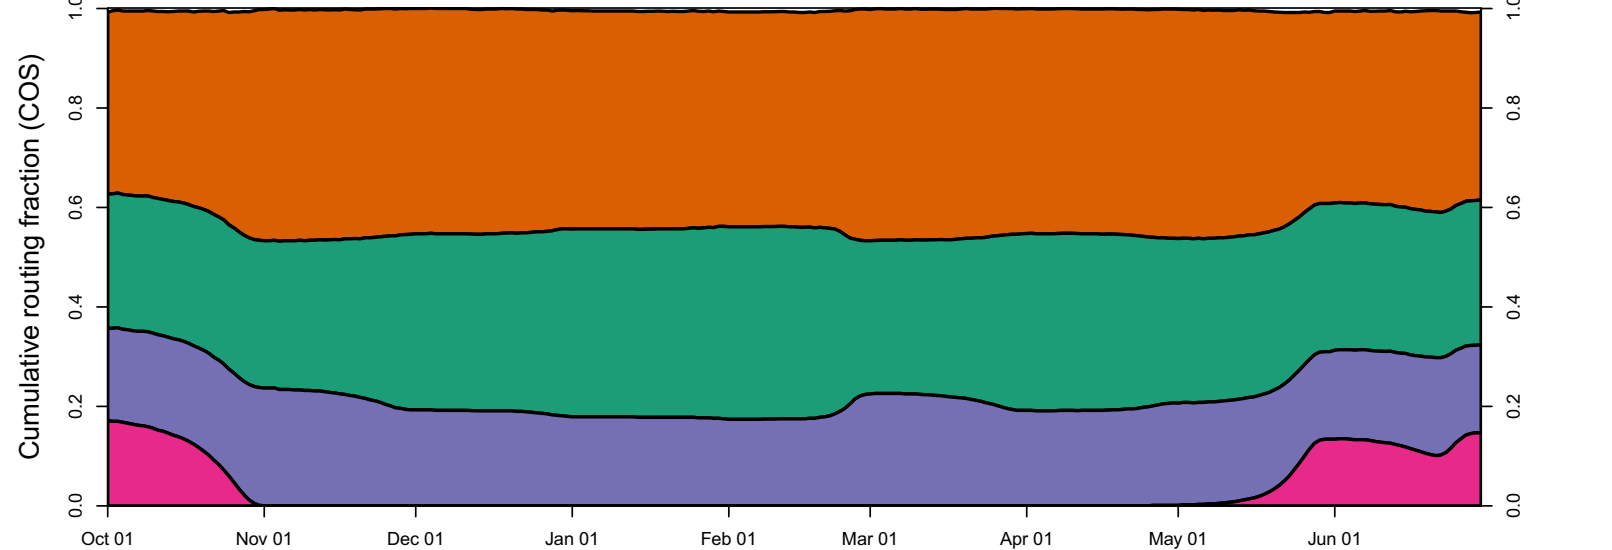

1938 (WY type = W)

Oct 01 Nov 01 Dec 01 Jan 01 Feb 01 Mar 01 Apr 01 May 01 Jun 01

1939 (WY type = D)

Oct 01 Nov 01 Dec 01 Jan 01 Feb 01 Mar 01 Apr 01 May 01 Jun 01

1940 (WY type = AN)

1941 (WY type = W)

Oct 01 Nov 01 Dec 01 Jan 01 Feb 01 Mar 01 Apr 01 May 01 Jun 01

1942 (WY type = W)

Oct 01 Nov 01 Dec 01 Jan 01 Feb 01 Mar 01 Apr 01 May 01 Jun 01

1943 (WY type = W)

Oct 01 Nov 01 Dec 01 Jan 01 Feb 01 Mar 01 Apr 01 May 01 Jun 01

1944 (WY type = D)

Oct 01 Nov 01 Dec 01 Jan 01 Feb 01 Mar 01 Apr 01 May 01 Jun 01 Jul 01