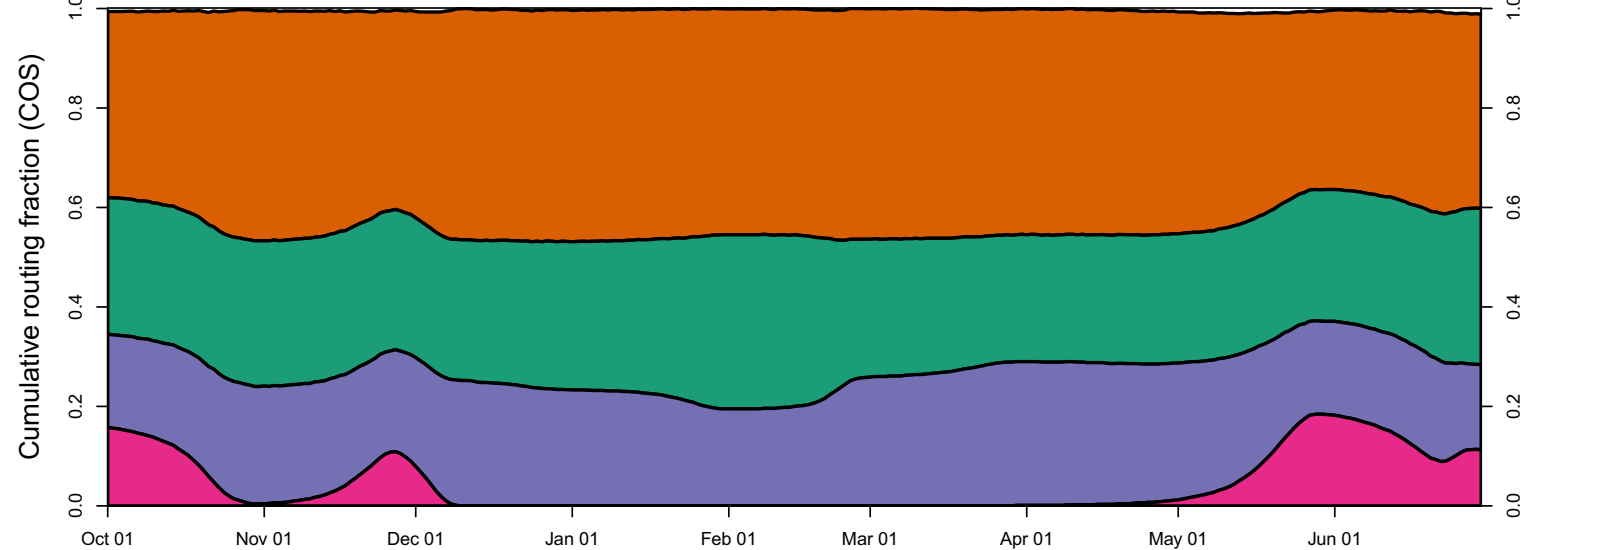

1954 (WY type = AN)

1955 (WY type = D)

Oct 01 Nov 01 Dec 01 Jan 01 Feb 01 Mar 01 Apr 01 May 01 Jun 01

1956 (WY type = W)

Oct 01 Nov 01 Dec 01 Jan 01 Feb 01 Mar 01 Apr 01 May 01 Jun 01 Jul 01

1957 (WY type = AN)

Oct 01 Nov 01 Dec 01 Jan 01 Feb 01 Mar 01 Apr 01 May 01 Jun 01

1958 (WY type = W)

Oct 01 Nov 01 Dec 01 Jan 01 Feb 01 Mar 01 Apr 01 May 01 Jun 01

1959 (WY type = BN)

Oct 01 Nov 01 Dec 01 Jan 01 Feb 01 Mar 01 Apr 01 May 01 Jun 01