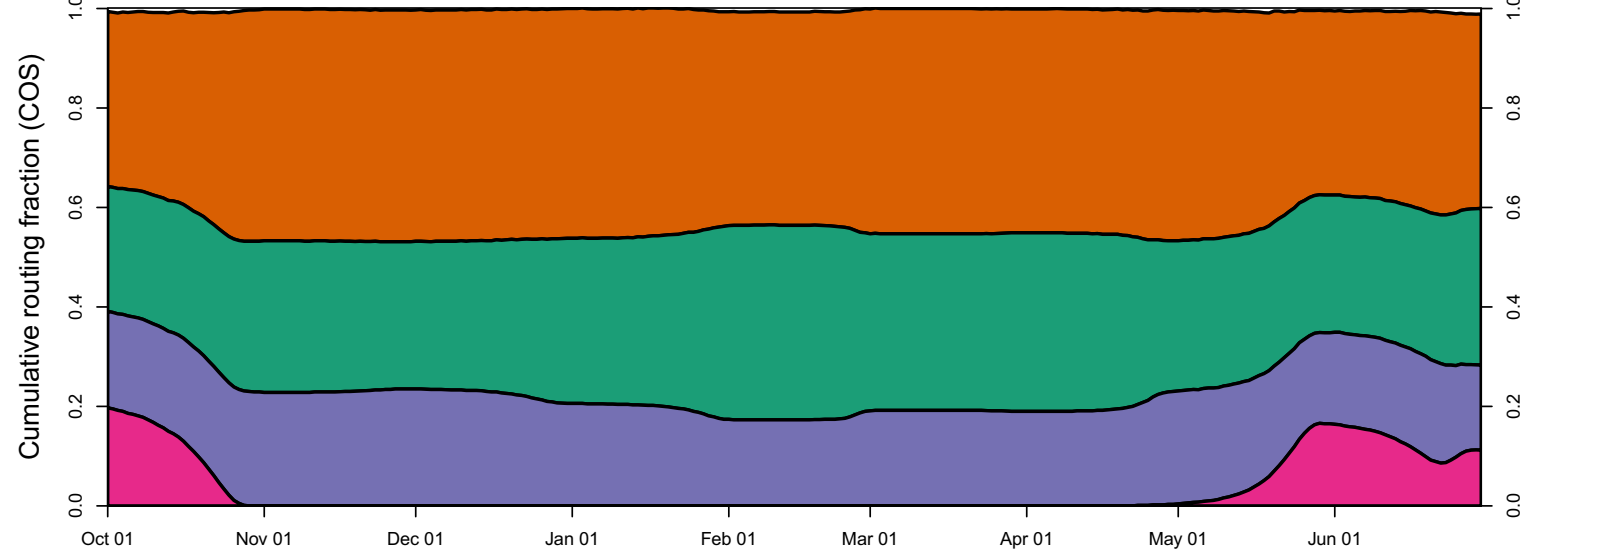

1927 (WY type = W)

Oct 01 Nov 01 Dec 01 Jan 01 Feb 01 Mar 01 Apr 01 May 01 Jun 01