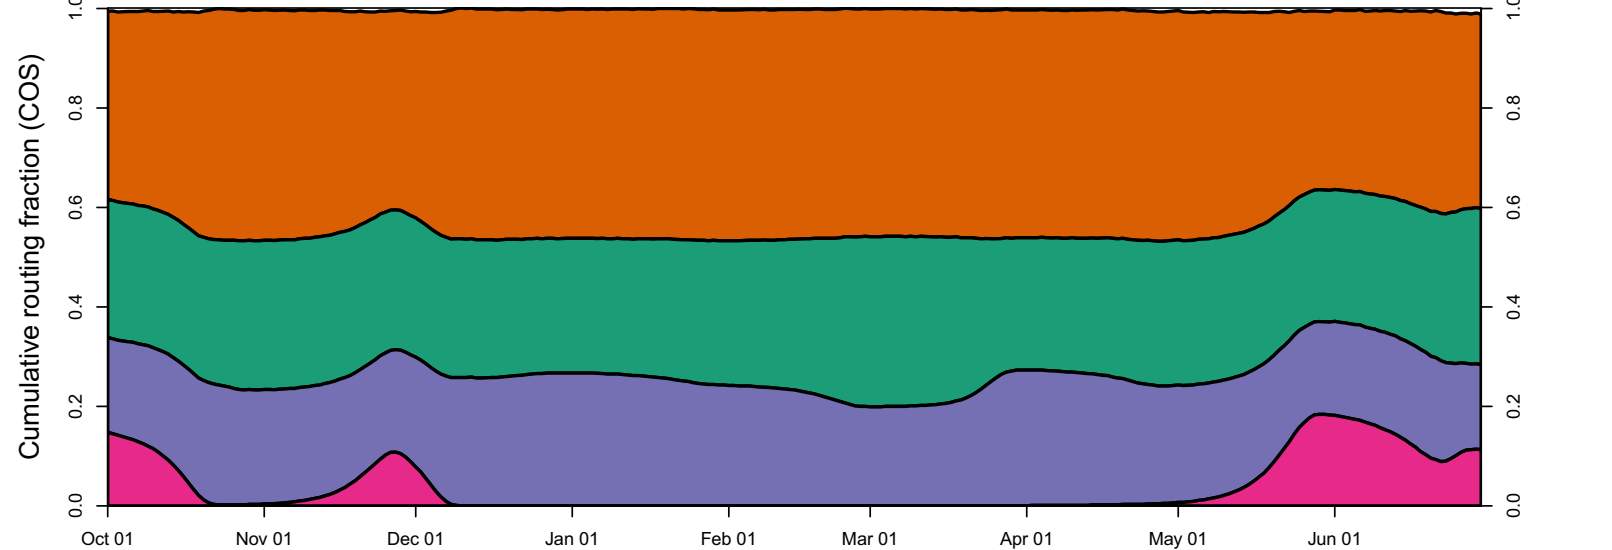

1954 (WY type = AN)

1955 (WY type = D)

Oct 01 Nov 01 Dec 01 Jan 01 Feb 01 Mar 01 Apr 01 May 01 Jun 01

1956 (WY type = W)

Oct 01 Nov 01 Dec 01 Jan 01 Feb 01 Mar 01 Apr 01 May 01 Jun 01 Jul 01

1957 (WY type = AN)

Oct 01 Nov 01 Dec 01 Jan 01 Feb 01 Mar 01 Apr 01 May 01 Jun 01

1958 (WY type = W)

Oct 01 Nov 01 Dec 01 Jan 01 Feb 01 Mar 01 Apr 01 May 01 Jun 01

1959 (WY type = BN)

Oct 01 Nov 01 Dec 01 Jan 01 Feb 01 Mar 01 Apr 01 May 01 Jun 01