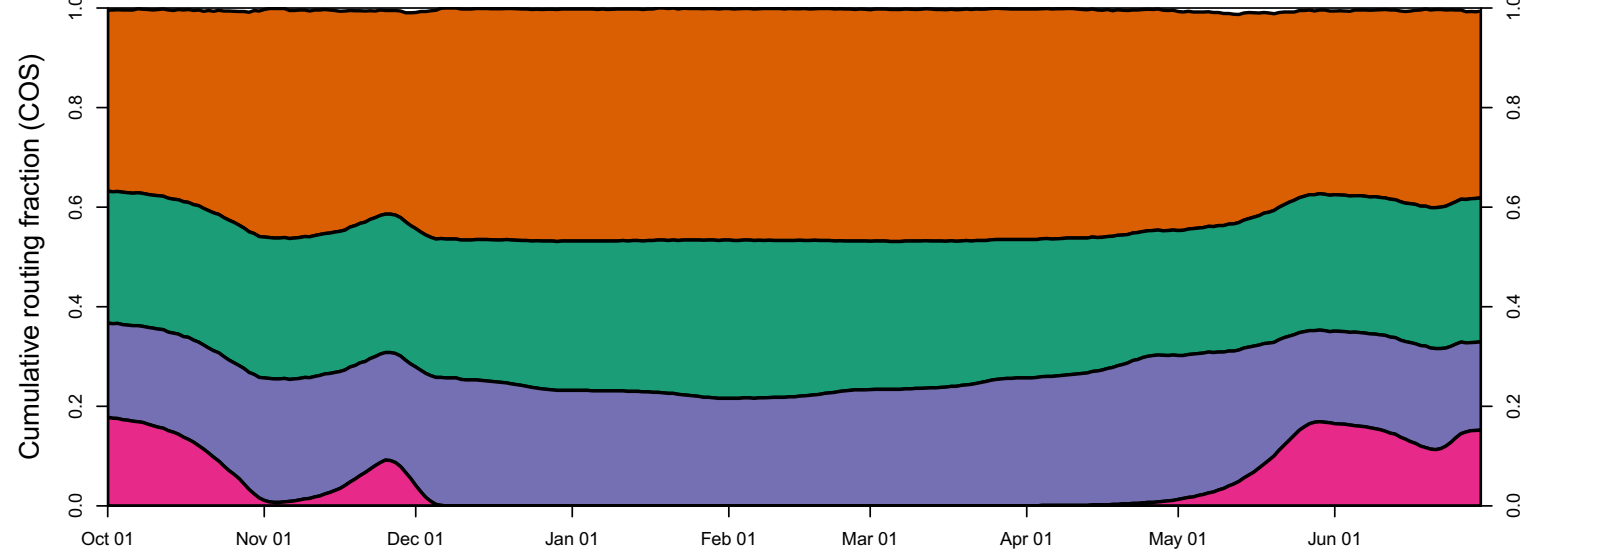

1979 (WY type = BN)

Oct 01 Nov 01 Dec 01 Jan 01 Feb 01 Mar 01 Apr 01 May 01 Jun 01

1980 (WY type = AN)

Oct 01 Nov 01 Dec 01 Jan 01 Feb 01 Mar 01 Apr 01 May 01 Jun 01 Jul 01

1981 (WY type = D)

Oct 01 Nov 01 Dec 01 Jan 01 Feb 01 Mar 01 Apr 01 May 01 Jun 01