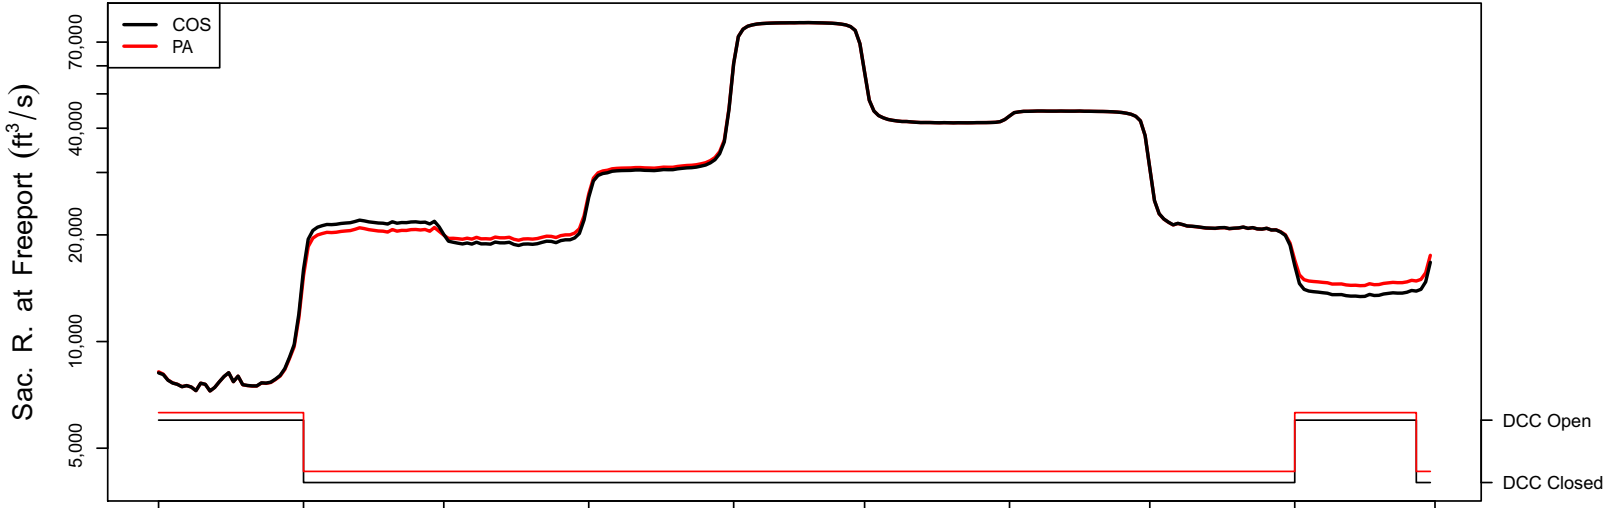

1927 (WY type = W)

Oct 01 Nov 01 Dec 01 Jan 01 Feb 01 Mar 01 Apr 01 May 01 Jun 01