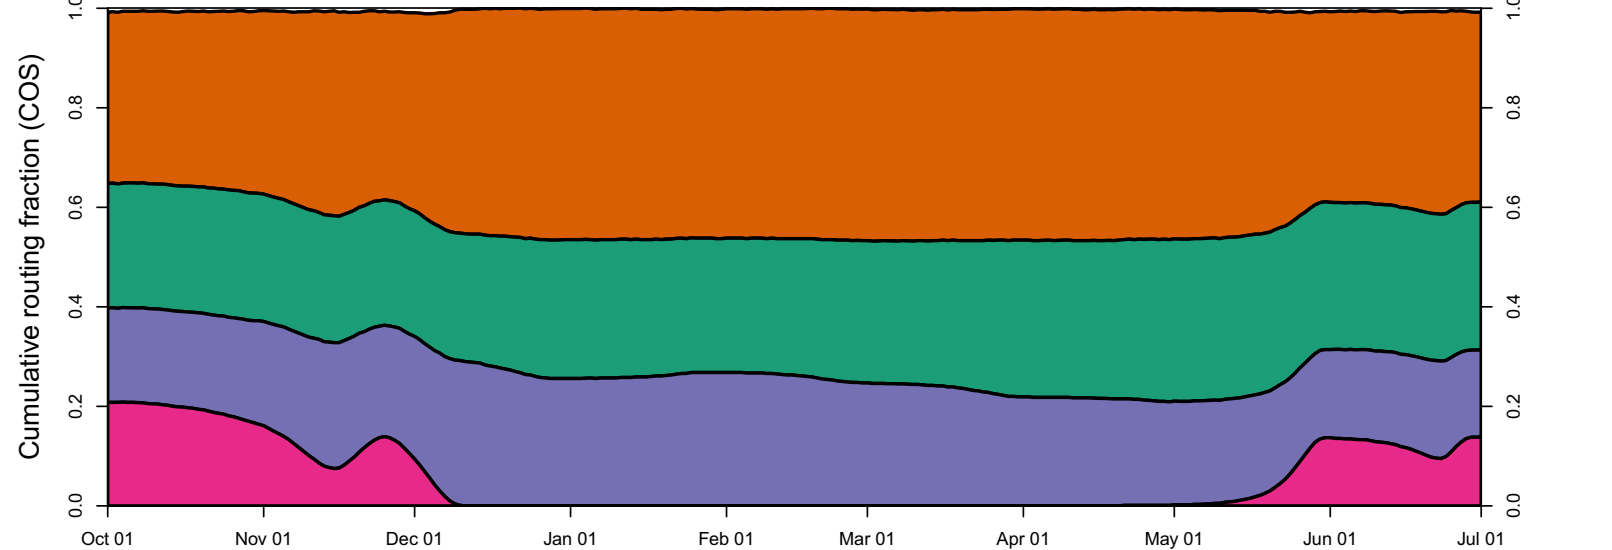

1948 (WY type = BN)

Oct 01   Nov 01   Dec 01   Jan 01   Feb 01   Mar 01   Apr 01   May 01   Jun 01   Jul 01