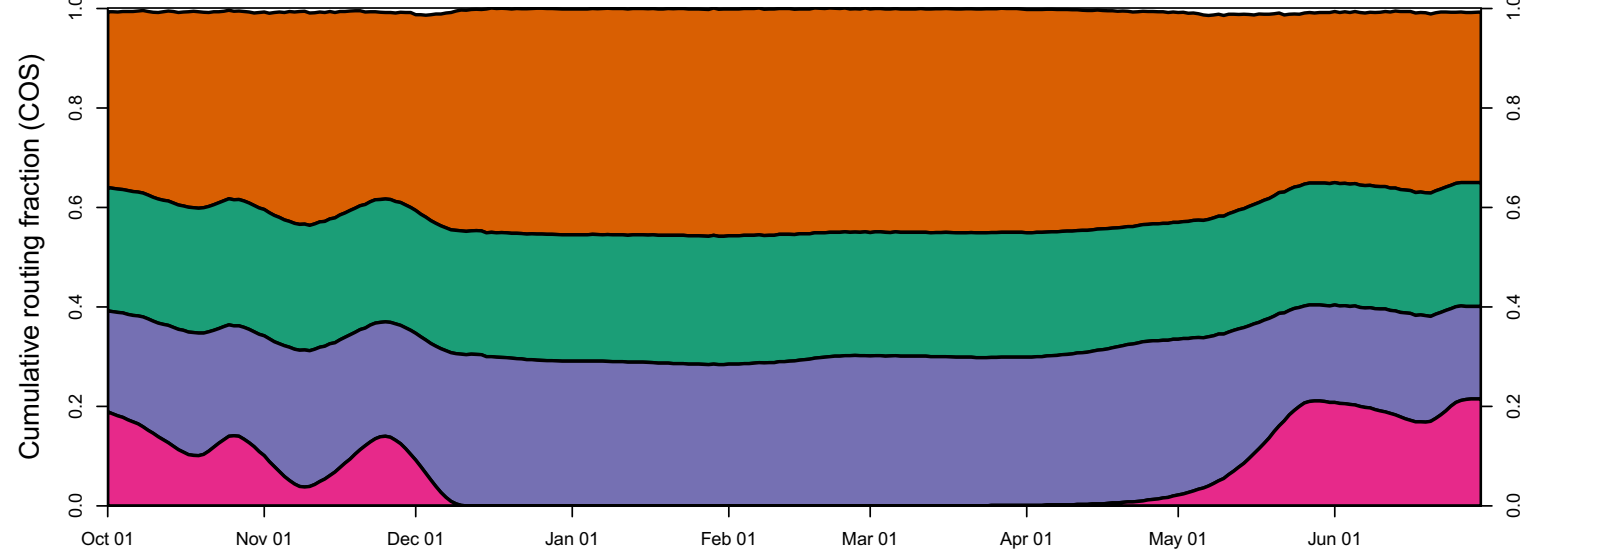

1977 (WY type = C)

Oct 01   Nov 01   Dec 01   Jan 01   Feb 01   Mar 01   Apr 01   May 01   Jun 01