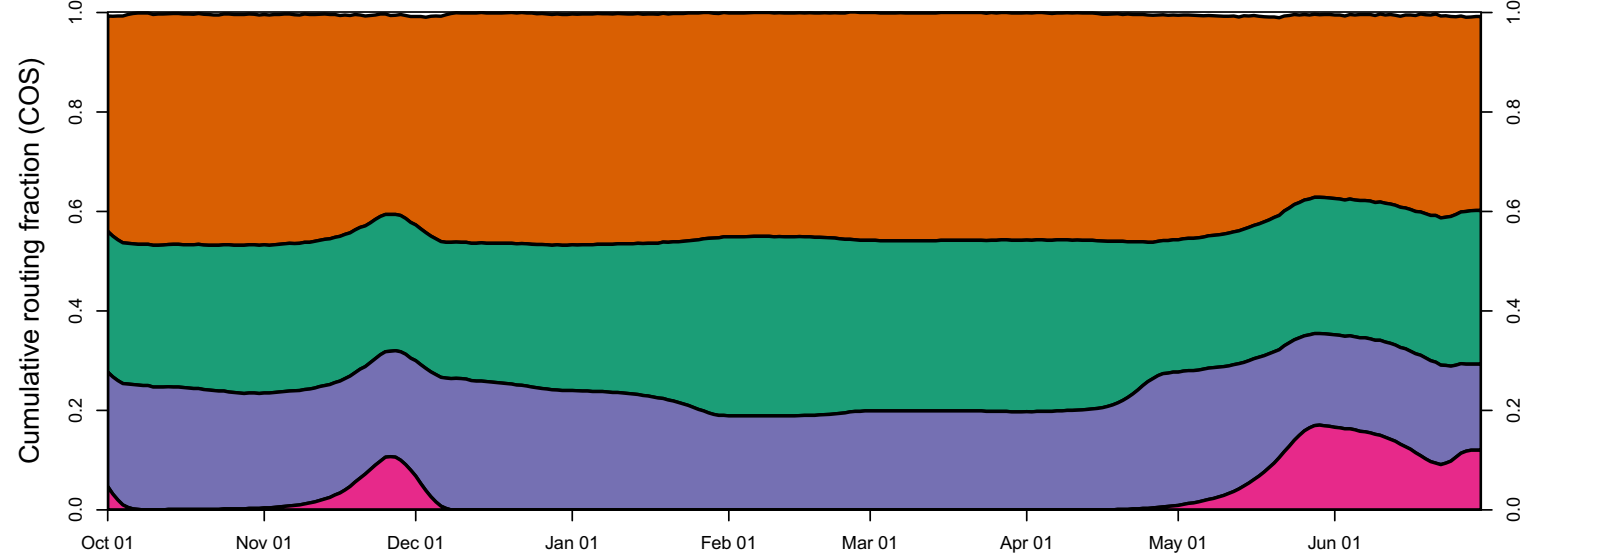

1954 (WY type = AN)