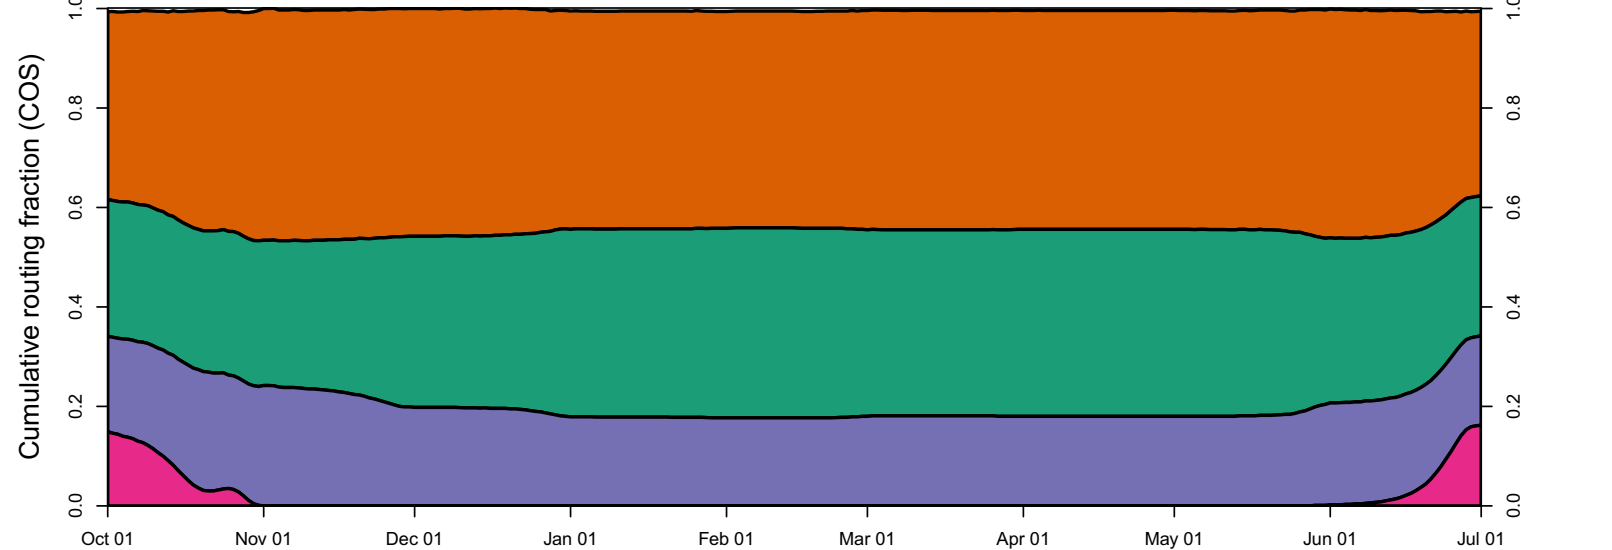

1952 (WY type = W)

Oct 01   Nov 01   Dec 01   Jan 01   Feb 01   Mar 01   Apr 01   May 01   Jun 01   Jul 01