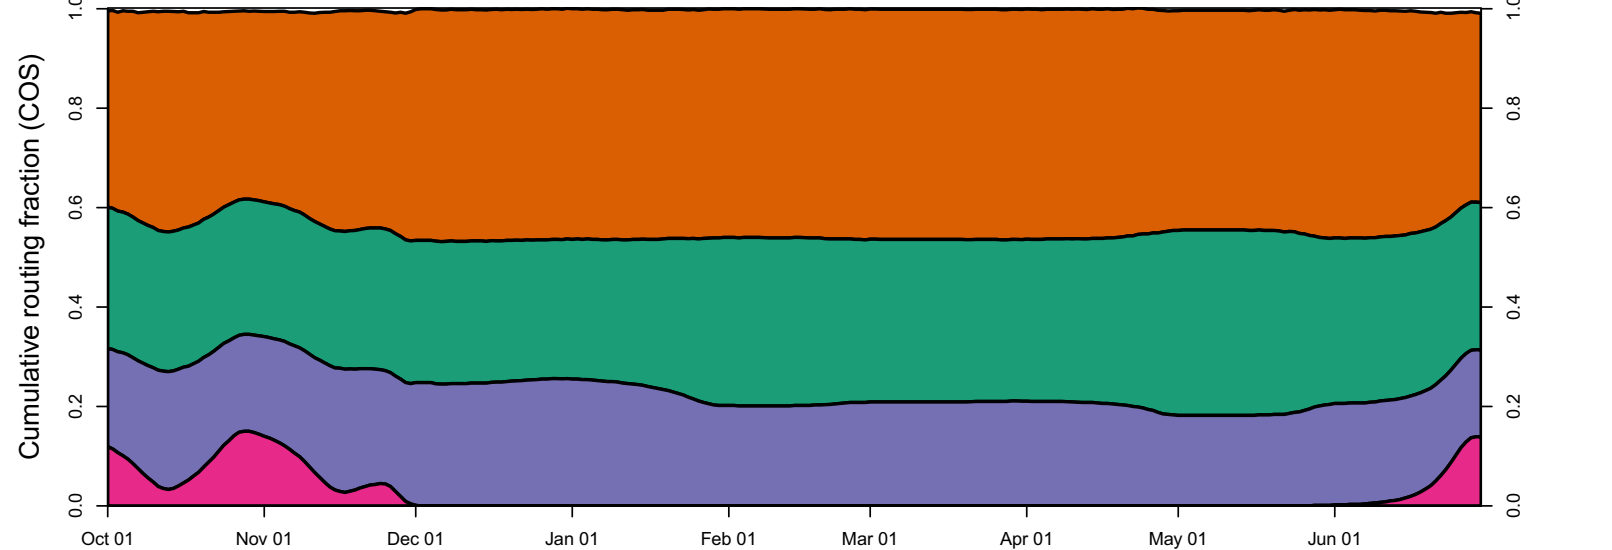

**Appendix 3. Simulated Daily Routing by Year, Continuing Operations Compared to
Proposed Action Scenarios, 1922–2003**

1922 (WY type = AN)

Oct 01 Nov 01 Dec 01 Jan 01 Feb 01 Mar 01 Apr 01 May 01 Jun 01