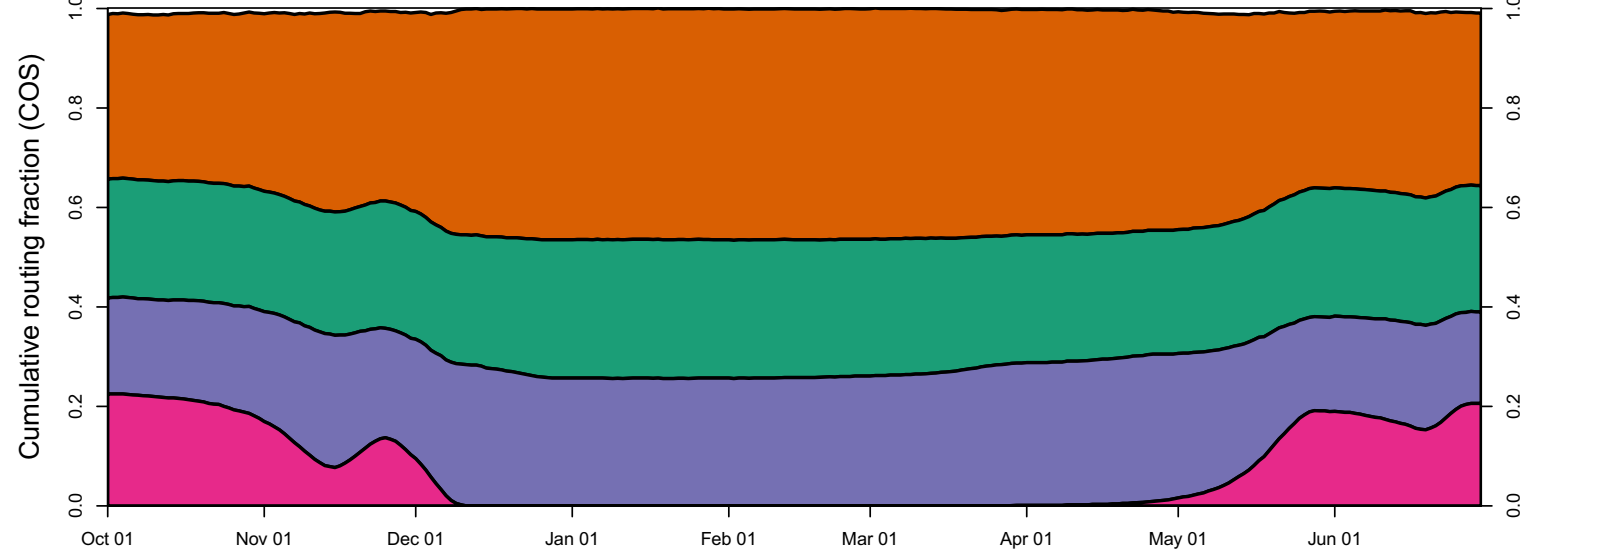

1933 (WY type = C)

Oct 01   Nov 01   Dec 01   Jan 01   Feb 01   Mar 01   Apr 01   May 01   Jun 01