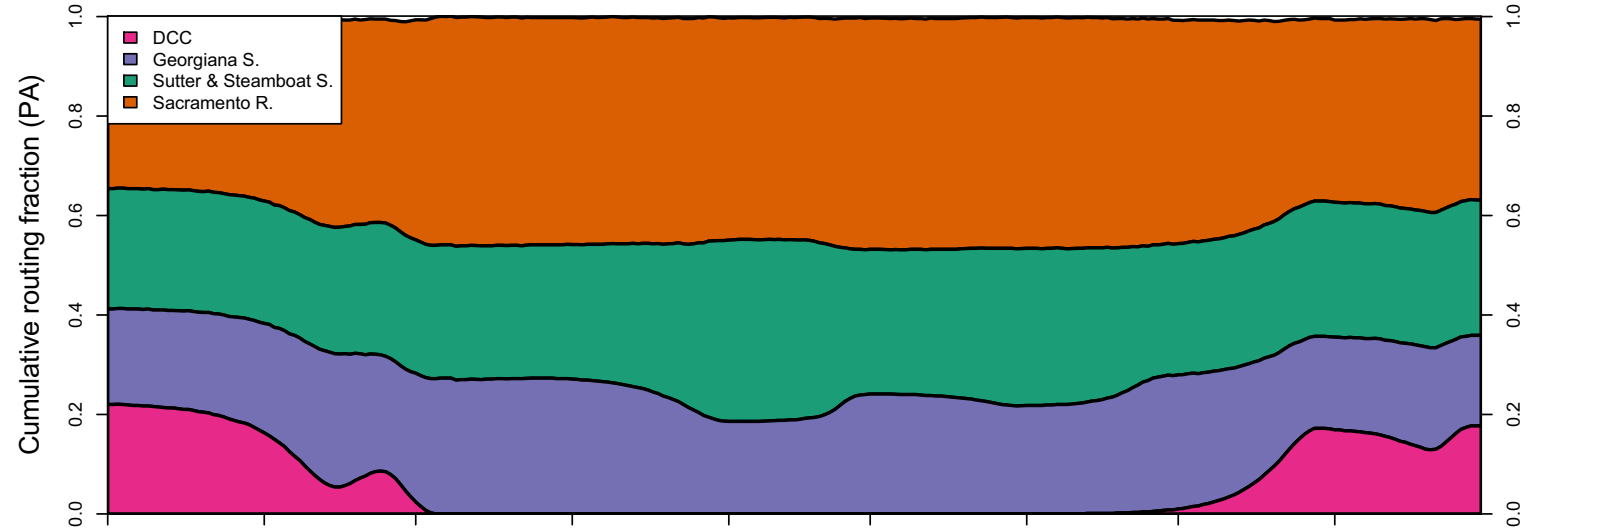

**Appendix 3. Simulated Daily Routing by Year, Continuing Operations Compared to
Proposed Action Scenarios, 1922–2003**

1922 (WY type = AN)

Oct 01 Nov 01 Dec 01 Jan 01 Feb 01 Mar 01 Apr 01 May 01 Jun 01

1923 (WY type = BN)

Oct 01 Nov 01 Dec 01 Jan 01 Feb 01 Mar 01 Apr 01 May 01 Jun 01

1924 (WY type = C)

Oct 01 Nov 01 Dec 01 Jan 01 Feb 01 Mar 01 Apr 01 May 01 Jun 01 Jul 01

1925 (WY type = D)

Oct 01 Nov 01 Dec 01 Jan 01 Feb 01 Mar 01 Apr 01 May 01 Jun 01