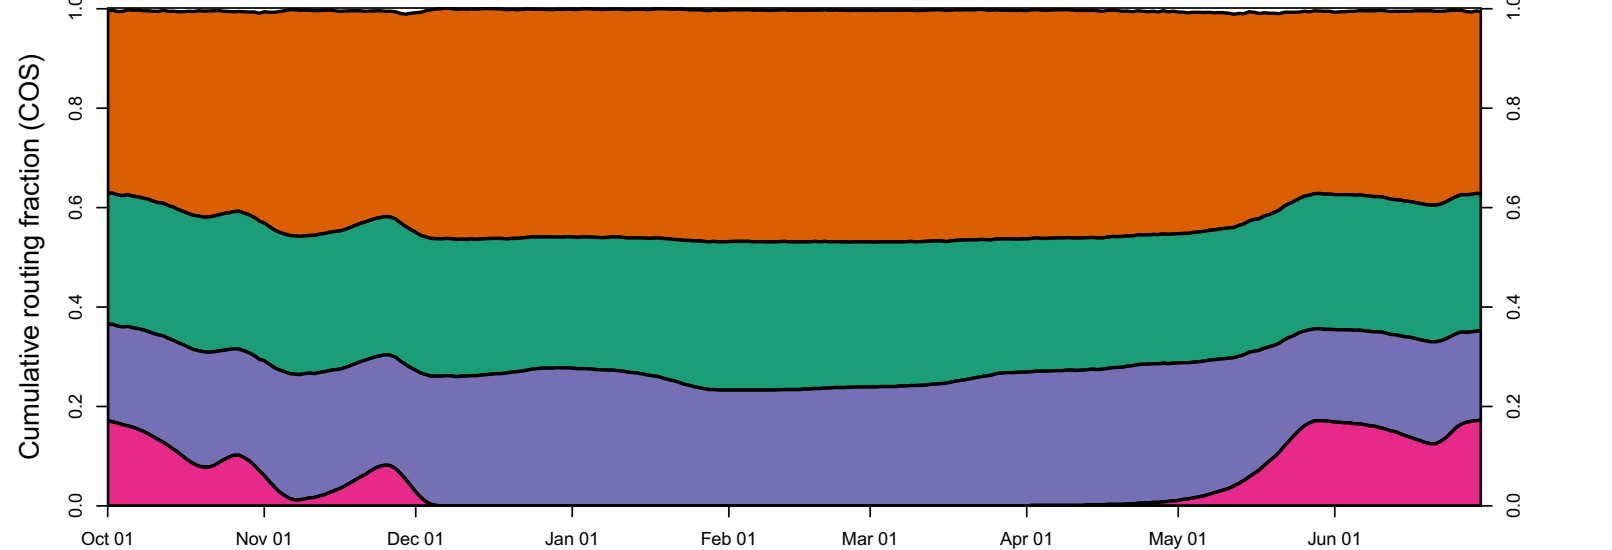

1945 (WY type = BN)

Oct 01 Nov 01 Dec 01 Jan 01 Feb 01 Mar 01 Apr 01 May 01 Jun 01

1946 (WY type = BN)

Oct 01 Nov 01 Dec 01 Jan 01 Feb 01 Mar 01 Apr 01 May 01 Jun 01

1947 (WY type = D)

Oct 01 Nov 01 Dec 01 Jan 01 Feb 01 Mar 01 Apr 01 May 01 Jun 01