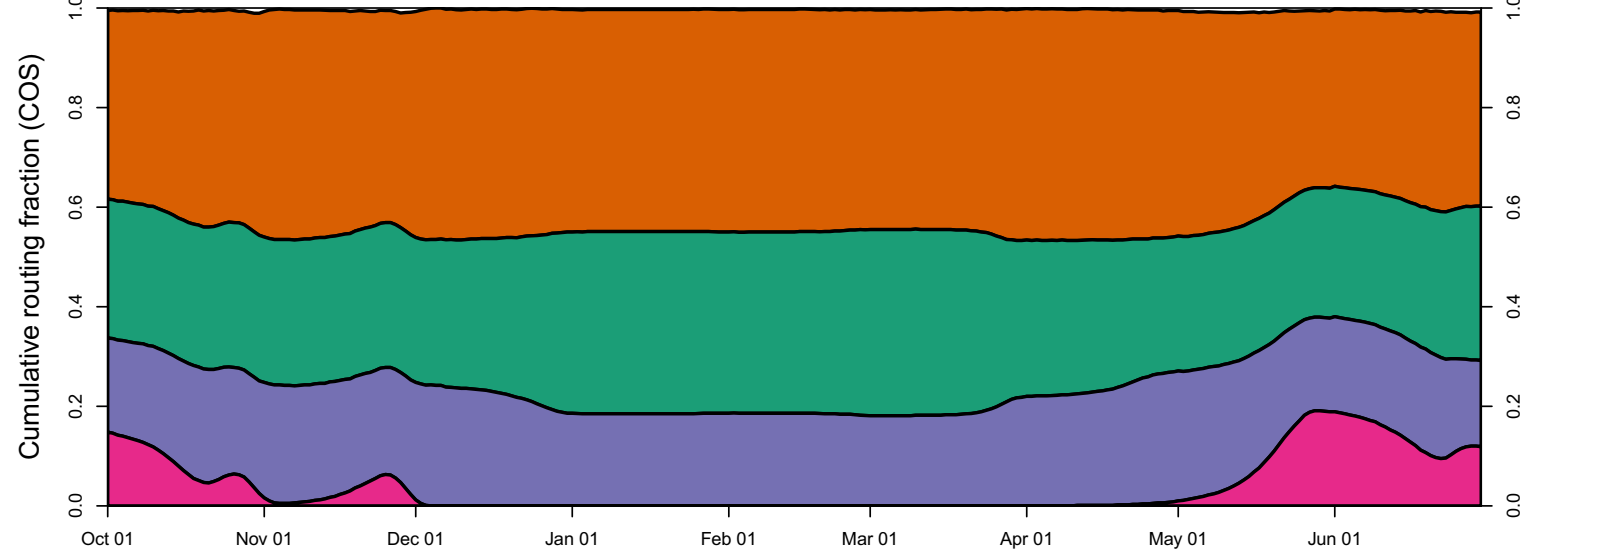

1943 (WY type = W)

Oct 01   Nov 01   Dec 01   Jan 01   Feb 01   Mar 01   Apr 01   May 01   Jun 01