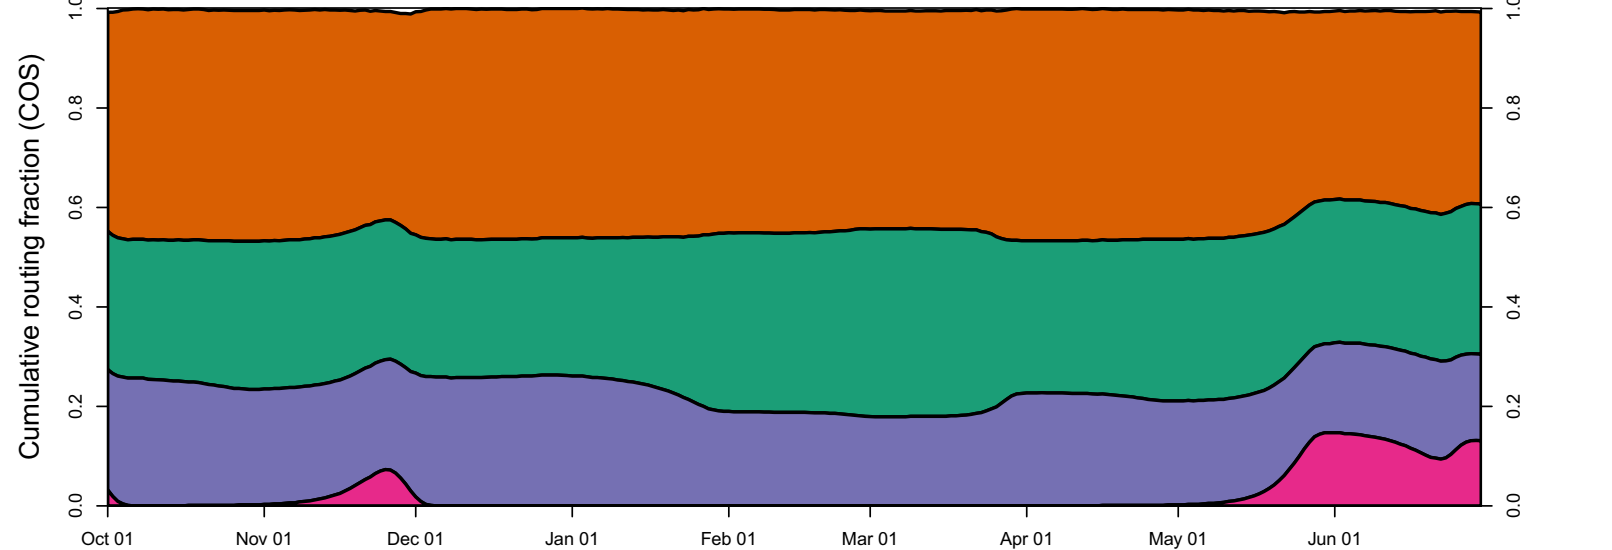

1972 (WY type = BN)

1973 (WY type = AN)

Oct 01 Nov 01 Dec 01 Jan 01 Feb 01 Mar 01 Apr 01 May 01 Jun 01

1974 (WY type = W)

Oct 01 Nov 01 Dec 01 Jan 01 Feb 01 Mar 01 Apr 01 May 01 Jun 01

1975 (WY type = W)

Oct 01 Nov 01 Dec 01 Jan 01 Feb 01 Mar 01 Apr 01 May 01 Jun 01