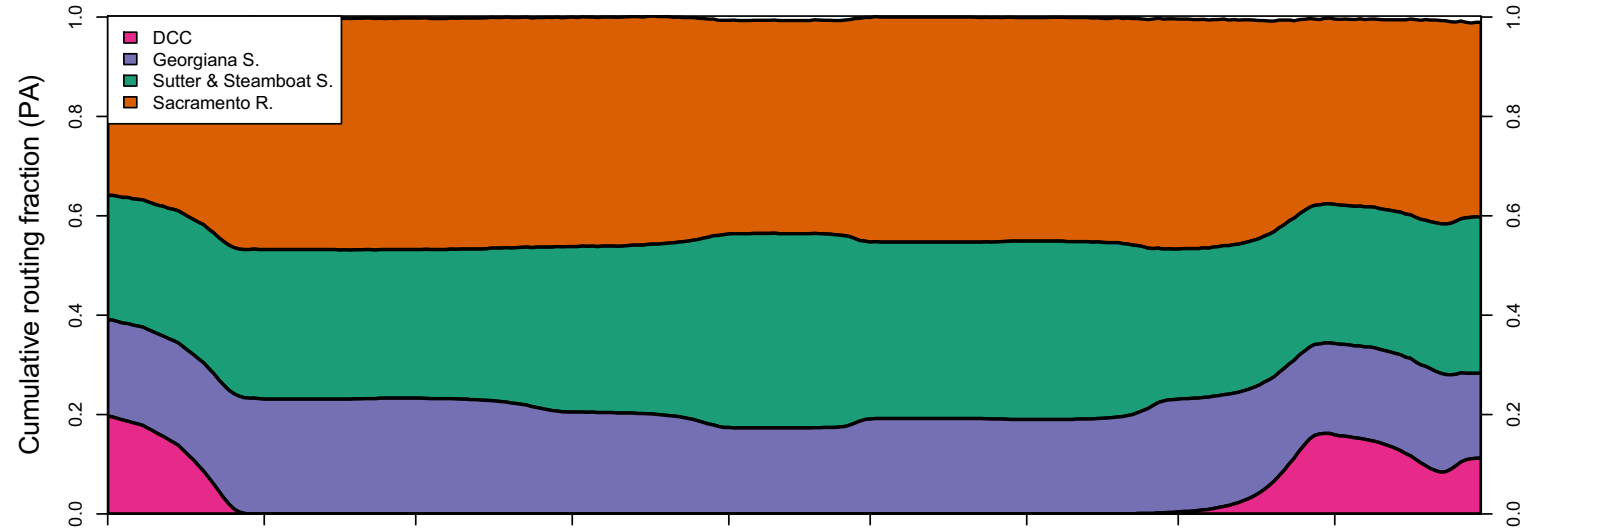

1927 (WY type = W)

Oct 01 Nov 01 Dec 01 Jan 01 Feb 01 Mar 01 Apr 01 May 01 Jun 01