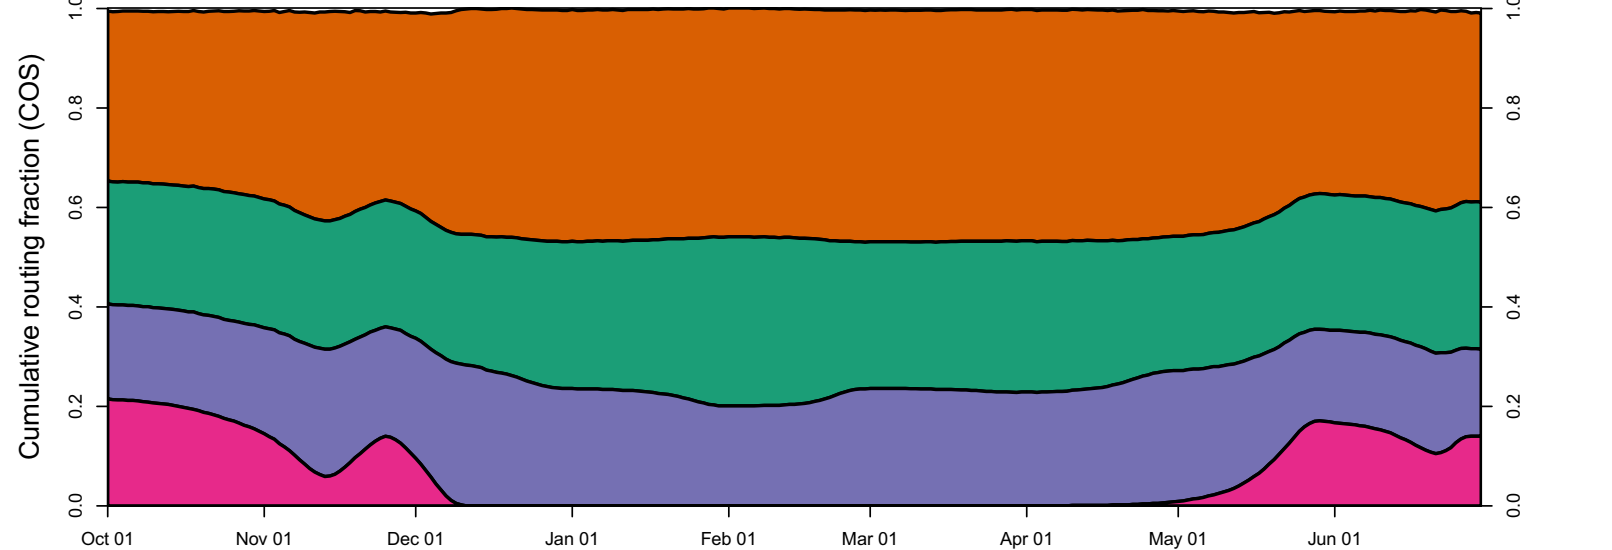

1948 (WY type = BN)

Oct 01 Nov 01 Dec 01 Jan 01 Feb 01 Mar 01 Apr 01 May 01 Jun 01 Jul 01

1949 (WY type = D)

Oct 01 Nov 01 Dec 01 Jan 01 Feb 01 Mar 01 Apr 01 May 01 Jun 01

1950 (WY type = BN)

Oct 01 Nov 01 Dec 01 Jan 01 Feb 01 Mar 01 Apr 01 May 01 Jun 01