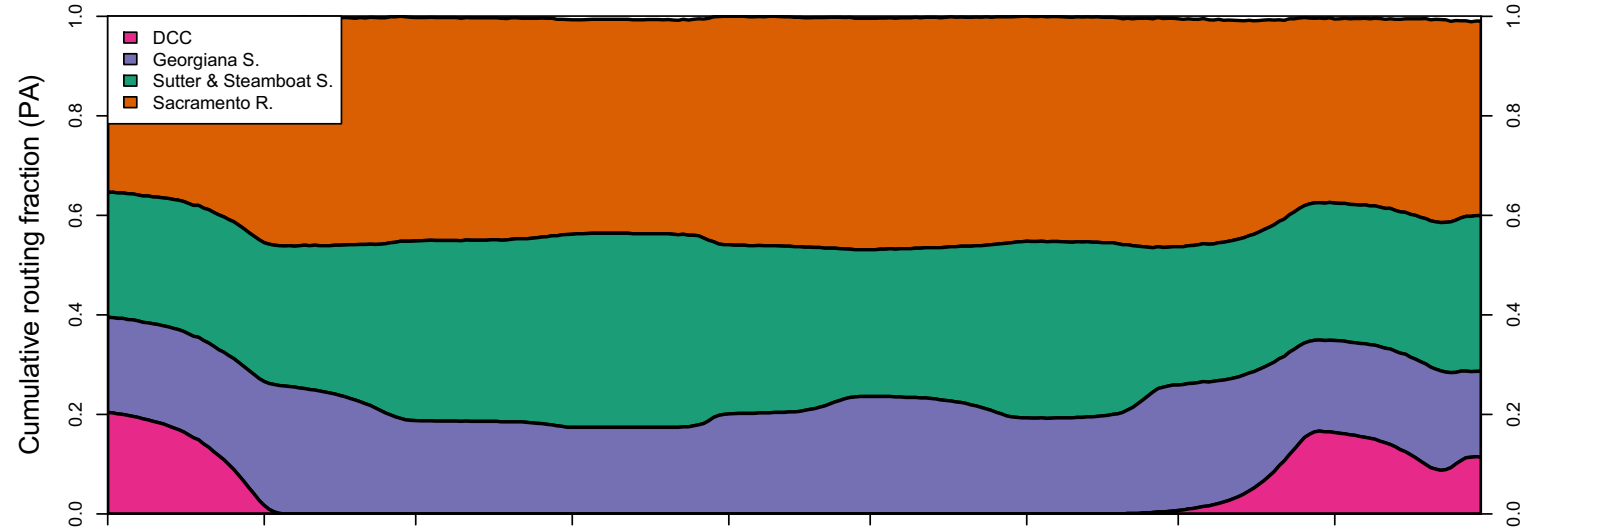

1963 (WY type = W)

1964 (WY type = D)

Oct 01 Nov 01 Dec 01 Jan 01 Feb 01 Mar 01 Apr 01 May 01 Jun 01 Jul 01

1965 (WY type = W)

Oct 01 Nov 01 Dec 01 Jan 01 Feb 01 Mar 01 Apr 01 May 01 Jun 01

1966 (WY type = BN)