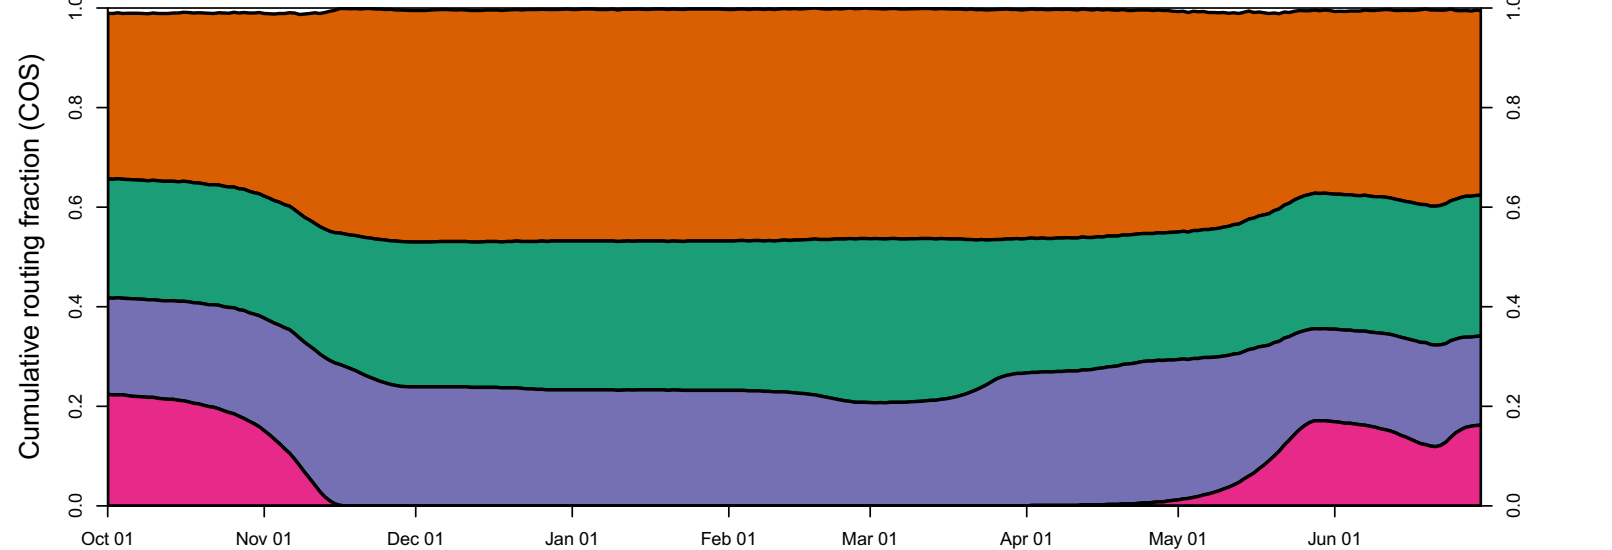

1930 (WY type = D)

Oct 01   Nov 01   Dec 01   Jan 01   Feb 01   Mar 01   Apr 01   May 01   Jun 01