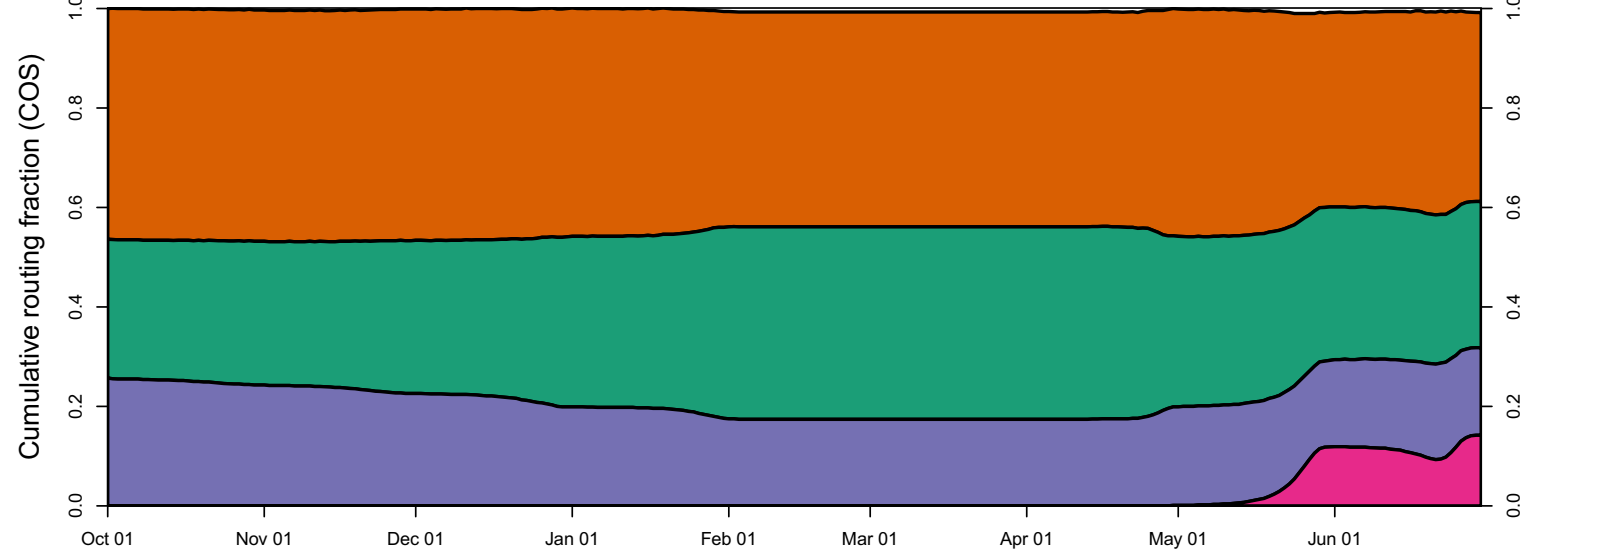

1954 (WY type = AN)

1955 (WY type = D)

Oct 01 Nov 01 Dec 01 Jan 01 Feb 01 Mar 01 Apr 01 May 01 Jun 01

1956 (WY type = W)

Oct 01 Nov 01 Dec 01 Jan 01 Feb 01 Mar 01 Apr 01 May 01 Jun 01 Jul 01

1957 (WY type = AN)

Oct 01 Nov 01 Dec 01 Jan 01 Feb 01 Mar 01 Apr 01 May 01 Jun 01

1958 (WY type = W)

Oct 01 Nov 01 Dec 01 Jan 01 Feb 01 Mar 01 Apr 01 May 01 Jun 01

1959 (WY type = BN)

Oct 01 Nov 01 Dec 01 Jan 01 Feb 01 Mar 01 Apr 01 May 01 Jun 01