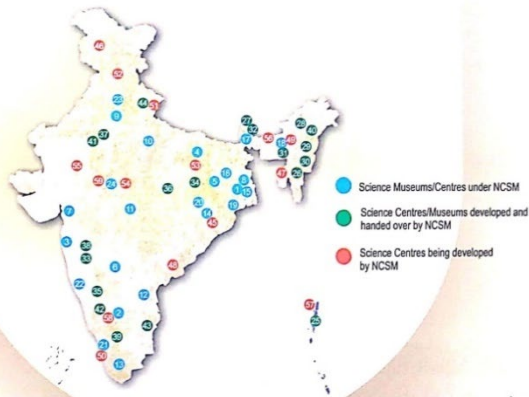

Science on a Sphere

User collaborative Network Workshop

NCSM AND EXPANDING SCIENCE CENTRE NETWORK

NCSM and its functions

Designed and published by:

National Council of Science Museums