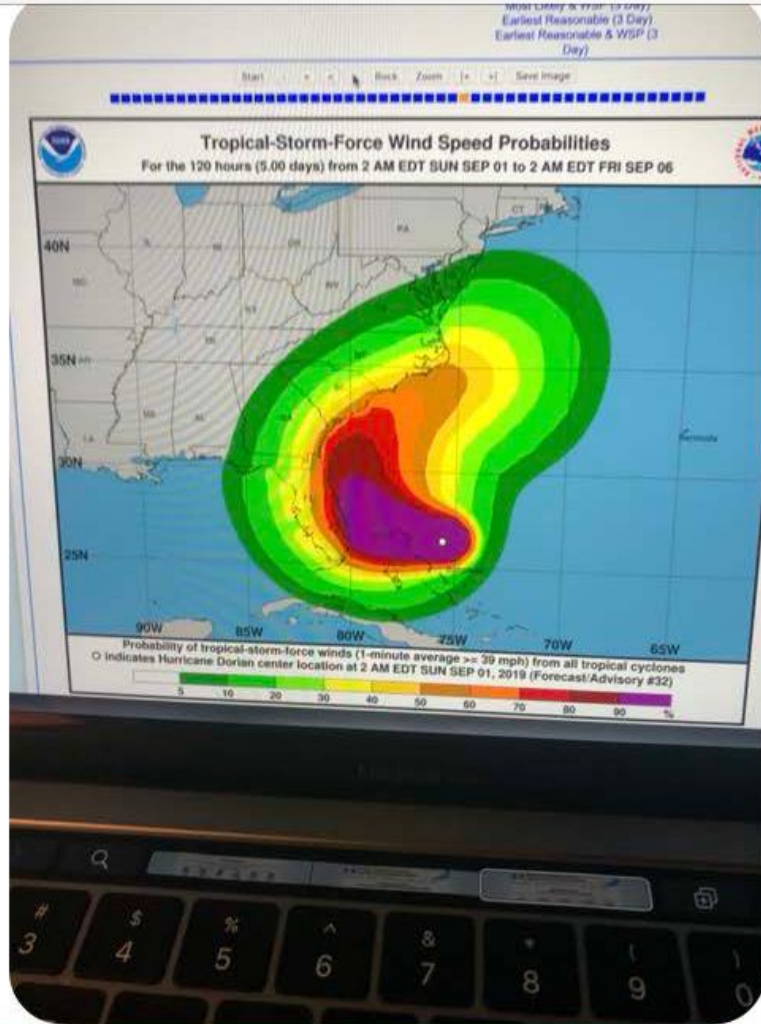

4 People >

Note AL IS in the swath. Green is 5-10% chance.

(b)(6)

Ok I board soon. Flight at 25 mins past the upcoming hour

(b)(5)

Text Message