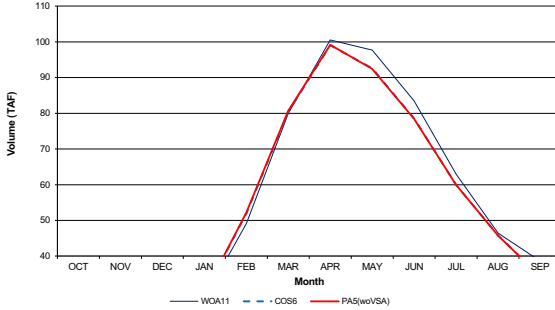

Black Butte Storage / monthly statistics (6-1-16-1b):

Black Butte Storage Averages