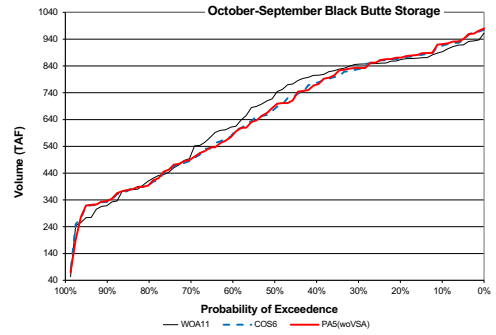

Black Butte Storage / seasonal statistics (6-1-16-1a):

October-September Black Butte Storage (BLACK BUTTE/STORAGE)			
Averages			
Volume (TAF)	Difference from WOA11	Difference from COS	
WOA11	661.9		
COS6	653.3	-8.5	
PA5(woVSA)	653.9	-8.0	0.5

October-September Black Butte Storage Averages