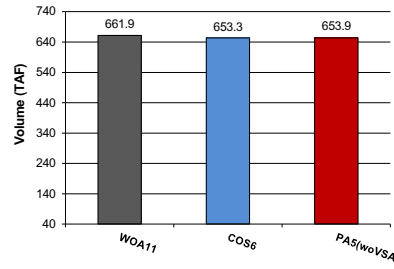

October-September Black Butte Storage Averages