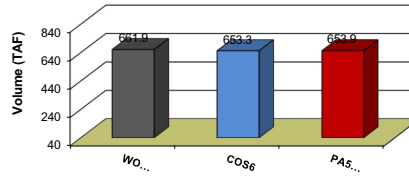

Black Butte Storage / seasonal statistics (6-1-16-1a):

October-September Black Butte Storage (BLACK BUTTE/STORAGE)			
Averages			
Volume (TAF)	Difference from WOA11	Difference from COS	
WOA11	661.9		
COS6	653.3	-8.5	
PA5(woVSA)	653.9	-8.0	0.5

October-September Black Butte Storage Averages