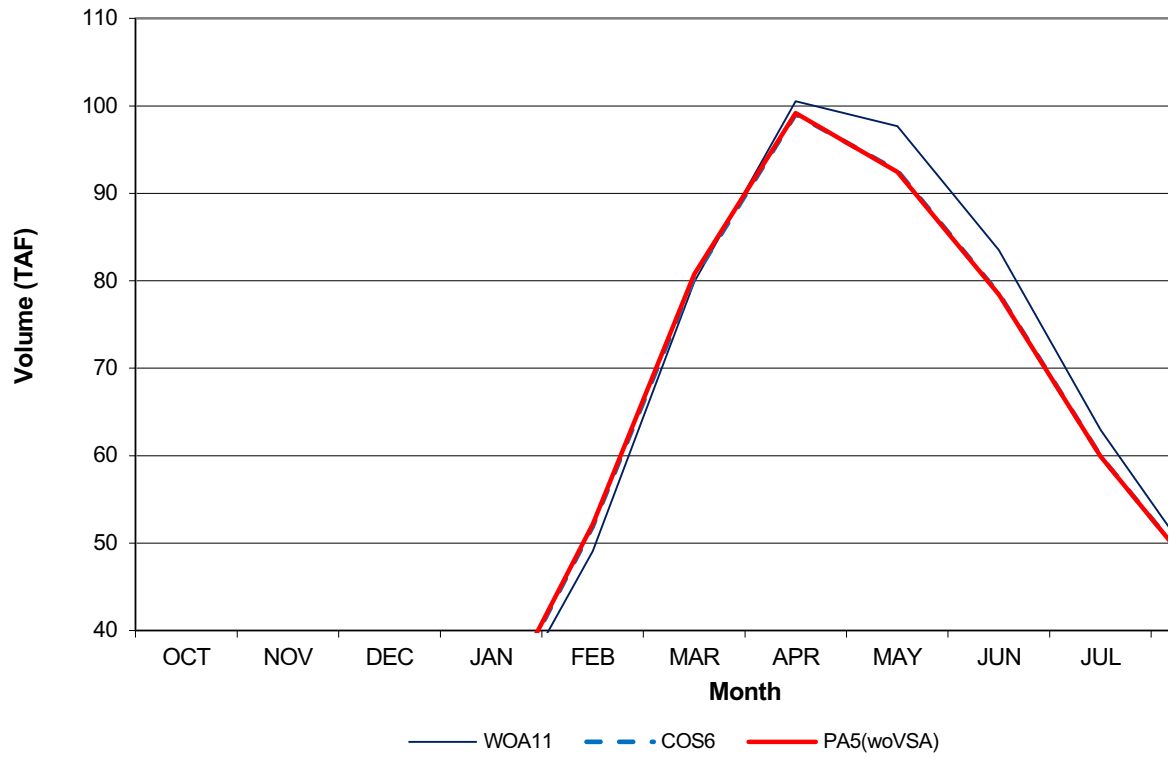

Black Butte Storage Averages