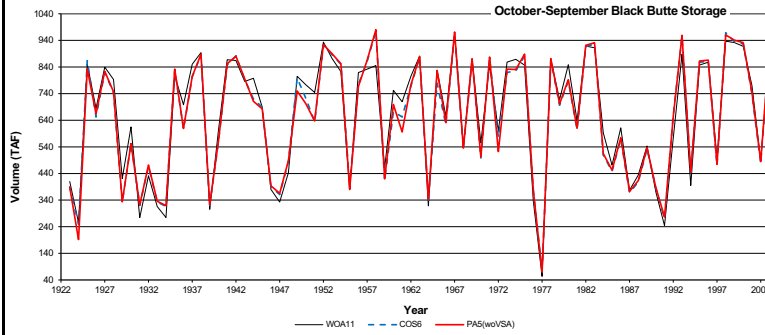

Black Butte Storage / seasonal statistics (6-1-16-1a):

October-September Black Butte Storage (BLACK BUTTE/STORAGE)			
Averages			
Volume (TAF)	Difference from WOA11	Difference from COS	
WOA11	661.9		
COS6	653.3	-8.5	
PA5(woVSA)	653.9	-8.0	0.5

October-September Black Butte Storage Averages