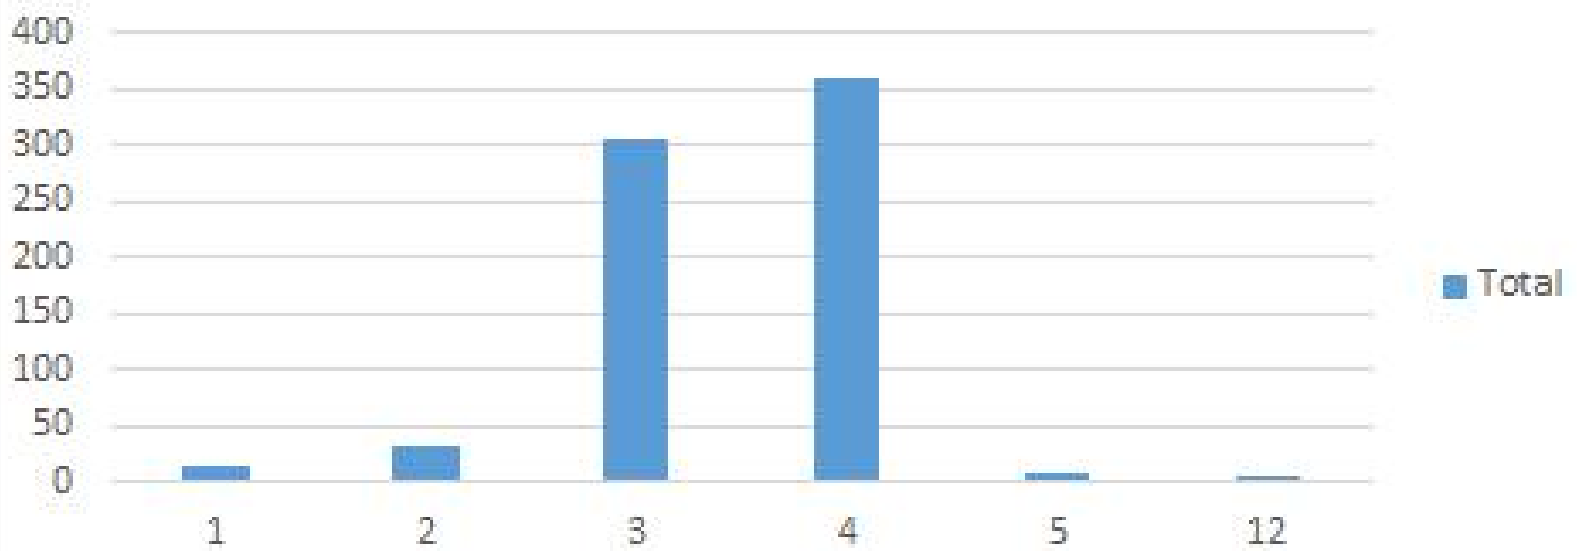

Count of RaceByLength

Winter run from MWT at Chipps 1/2012-4/2019

Month ▼