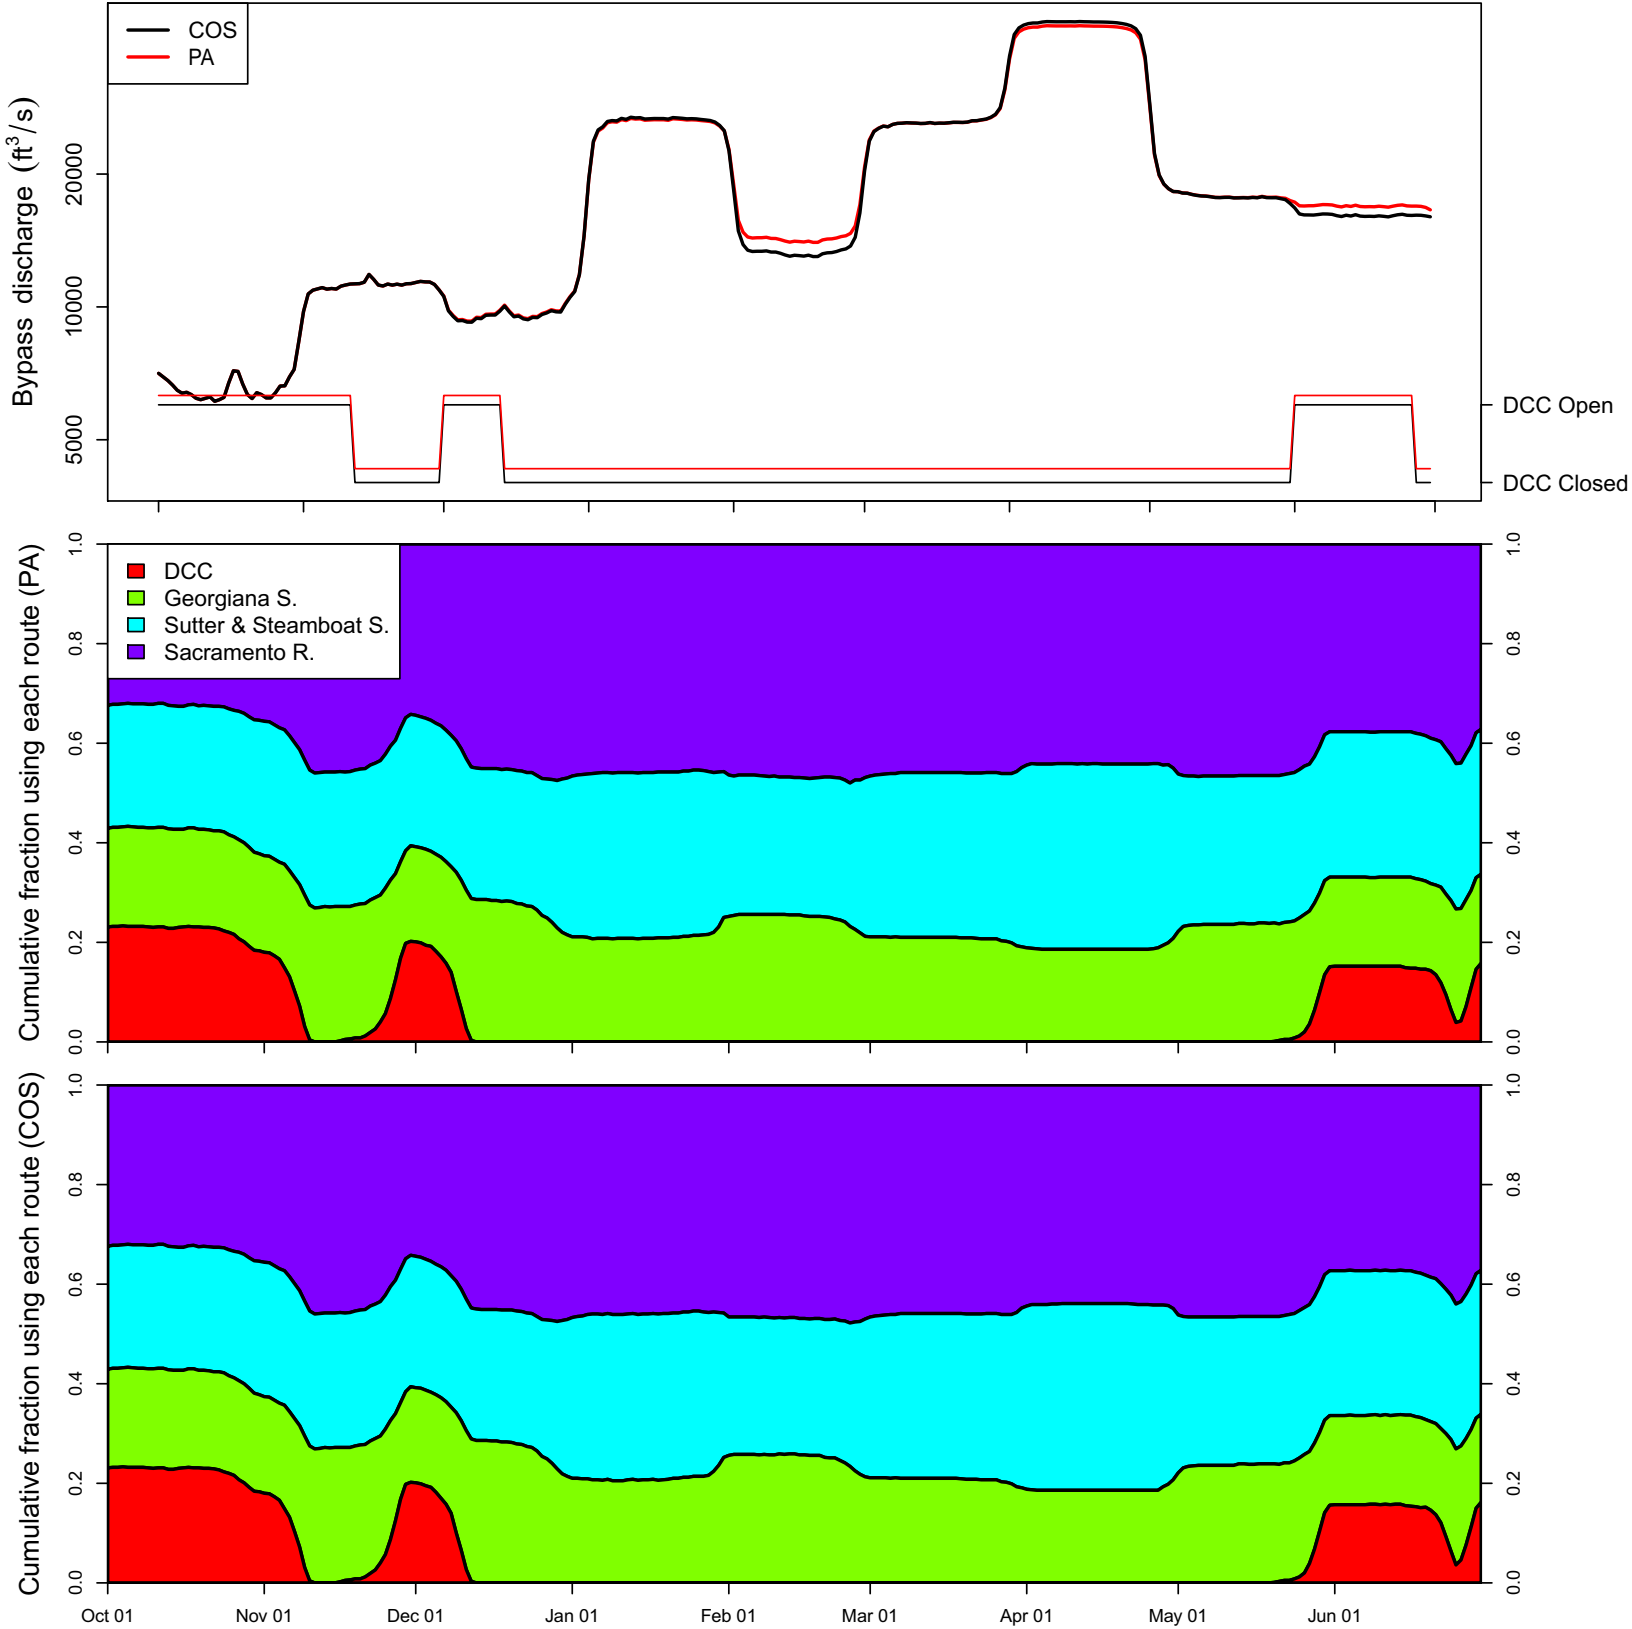

1935 (WY type = BN)