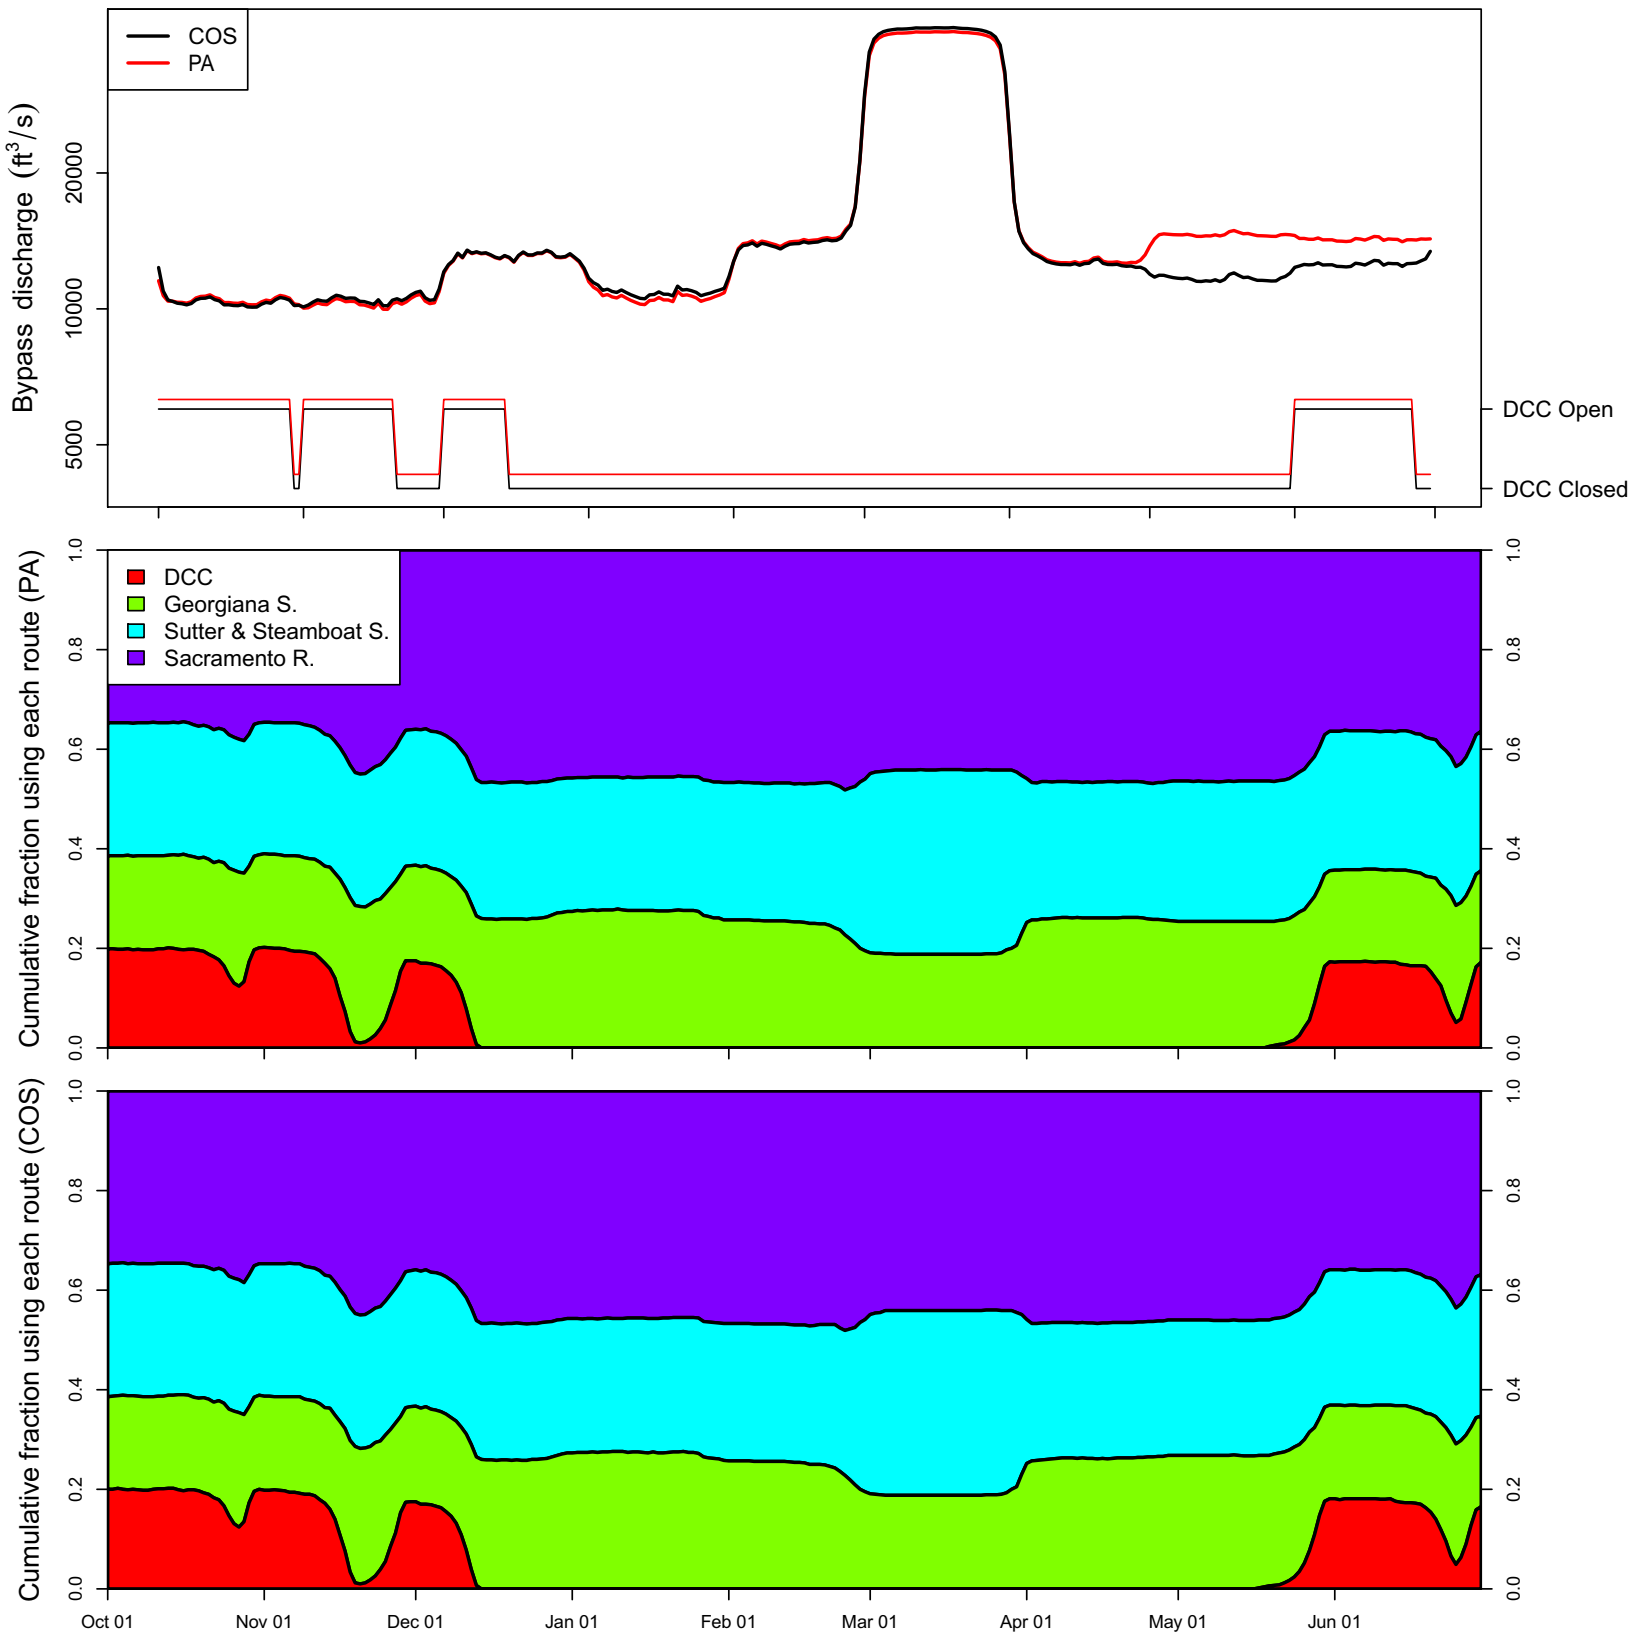

1946 (WY type = BN)

Oct 01 Nov 01 Dec 01 Jan 01 Feb 01 Mar 01 Apr 01 May 01 Jun 01

1947 (WY type = D)

Oct 01 Nov 01 Dec 01 Jan 01 Feb 01 Mar 01 Apr 01 May 01 Jun 01

1948 (WY type = BN)

1949 (WY type = D)

1950 (WY type = BN)