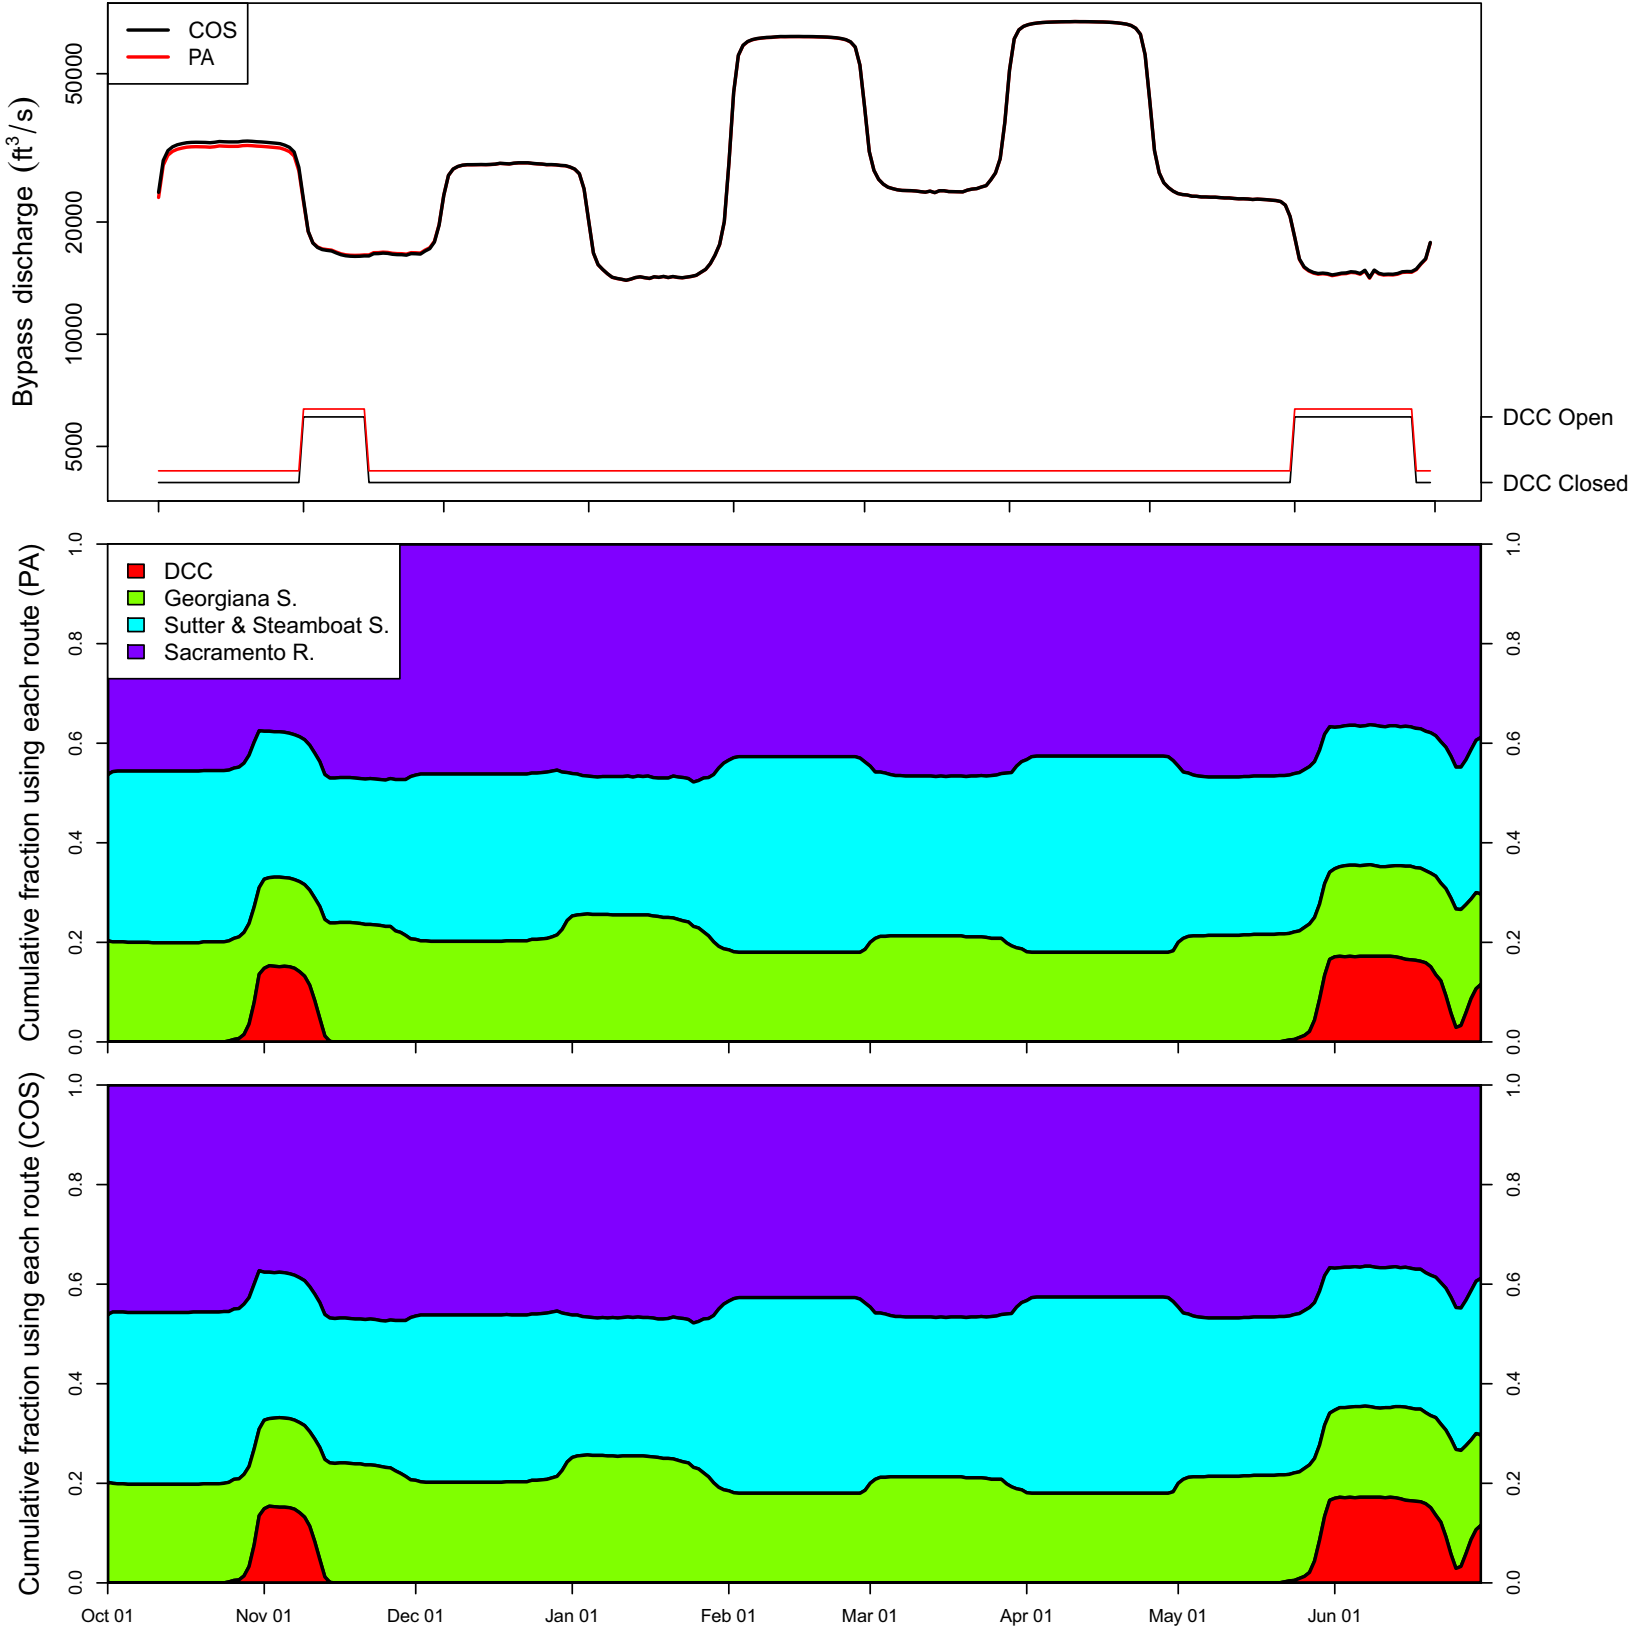

1961 (WY type = D)

Oct 01 Nov 01 Dec 01 Jan 01 Feb 01 Mar 01 Apr 01 May 01 Jun 01

1962 (WY type = BN)

Oct 01 Nov 01 Dec 01 Jan 01 Feb 01 Mar 01 Apr 01 May 01 Jun 01

1963 (WY type = W)

1964 (WY type = D)

1965 (WY type = W)