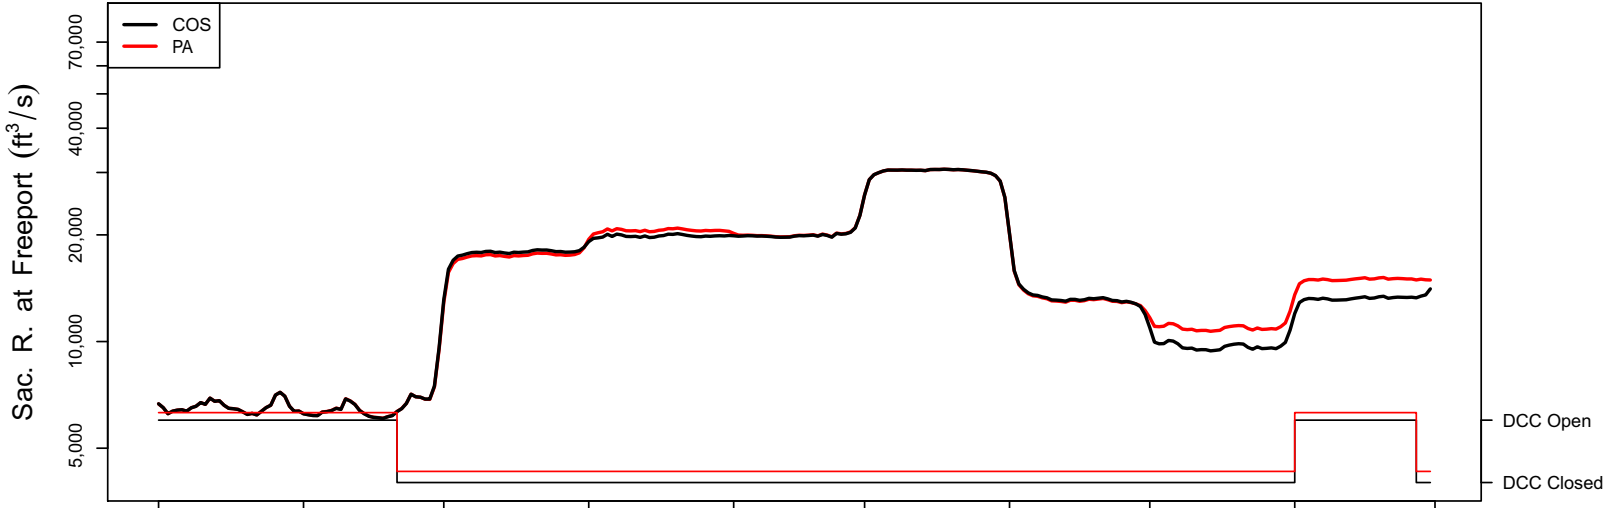

1930 (WY type = D)

Oct 01   Nov 01   Dec 01   Jan 01   Feb 01   Mar 01   Apr 01   May 01   Jun 01