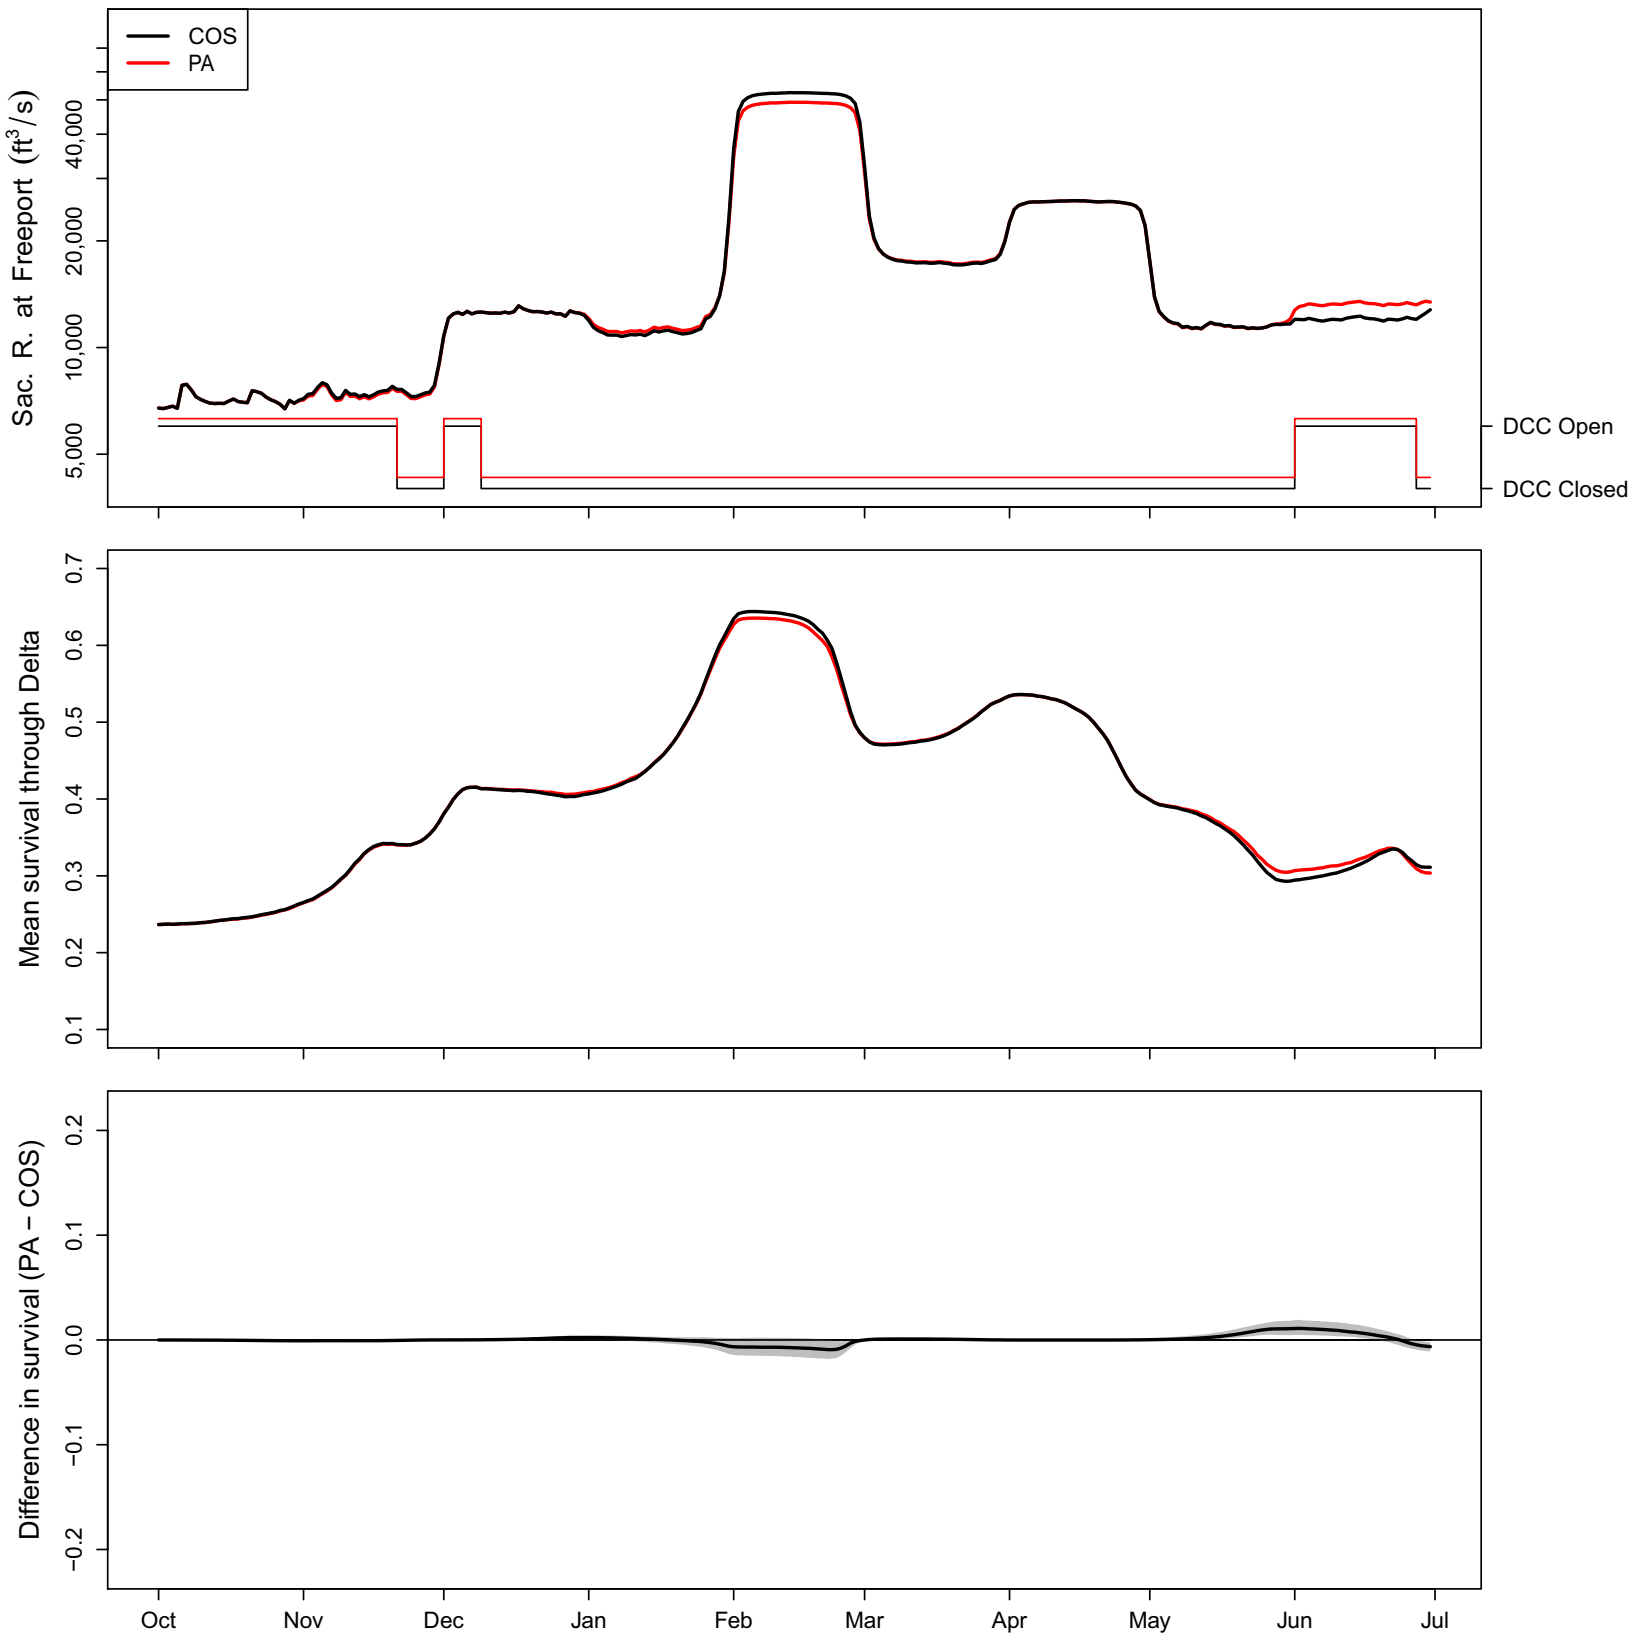

**Appendix 1. Simulated Daily Survival by Year, Continuing Operations Compared to
Proposed Action Scenarios, 1922–2003**

1922 (WY type = AN)

1923 (WY type = BN)

1924 (WY type = C)

1925 (WY type = D)

1926 (WY type = D)

1927 (WY type = W)

1928 (WY type = AN)

1929 (WY type = C)

1930 (WY type = D)

1931 (WY type = C)

1932 (WY type = D)

1933 (WY type = C)

1934 (WY type = C)

1935 (WY type = BN)

1936 (WY type = BN)

1937 (WY type = BN)

1938 (WY type = W)

1939 (WY type = D)

1940 (WY type = AN)

1941 (WY type = W)

1942 (WY type = W)