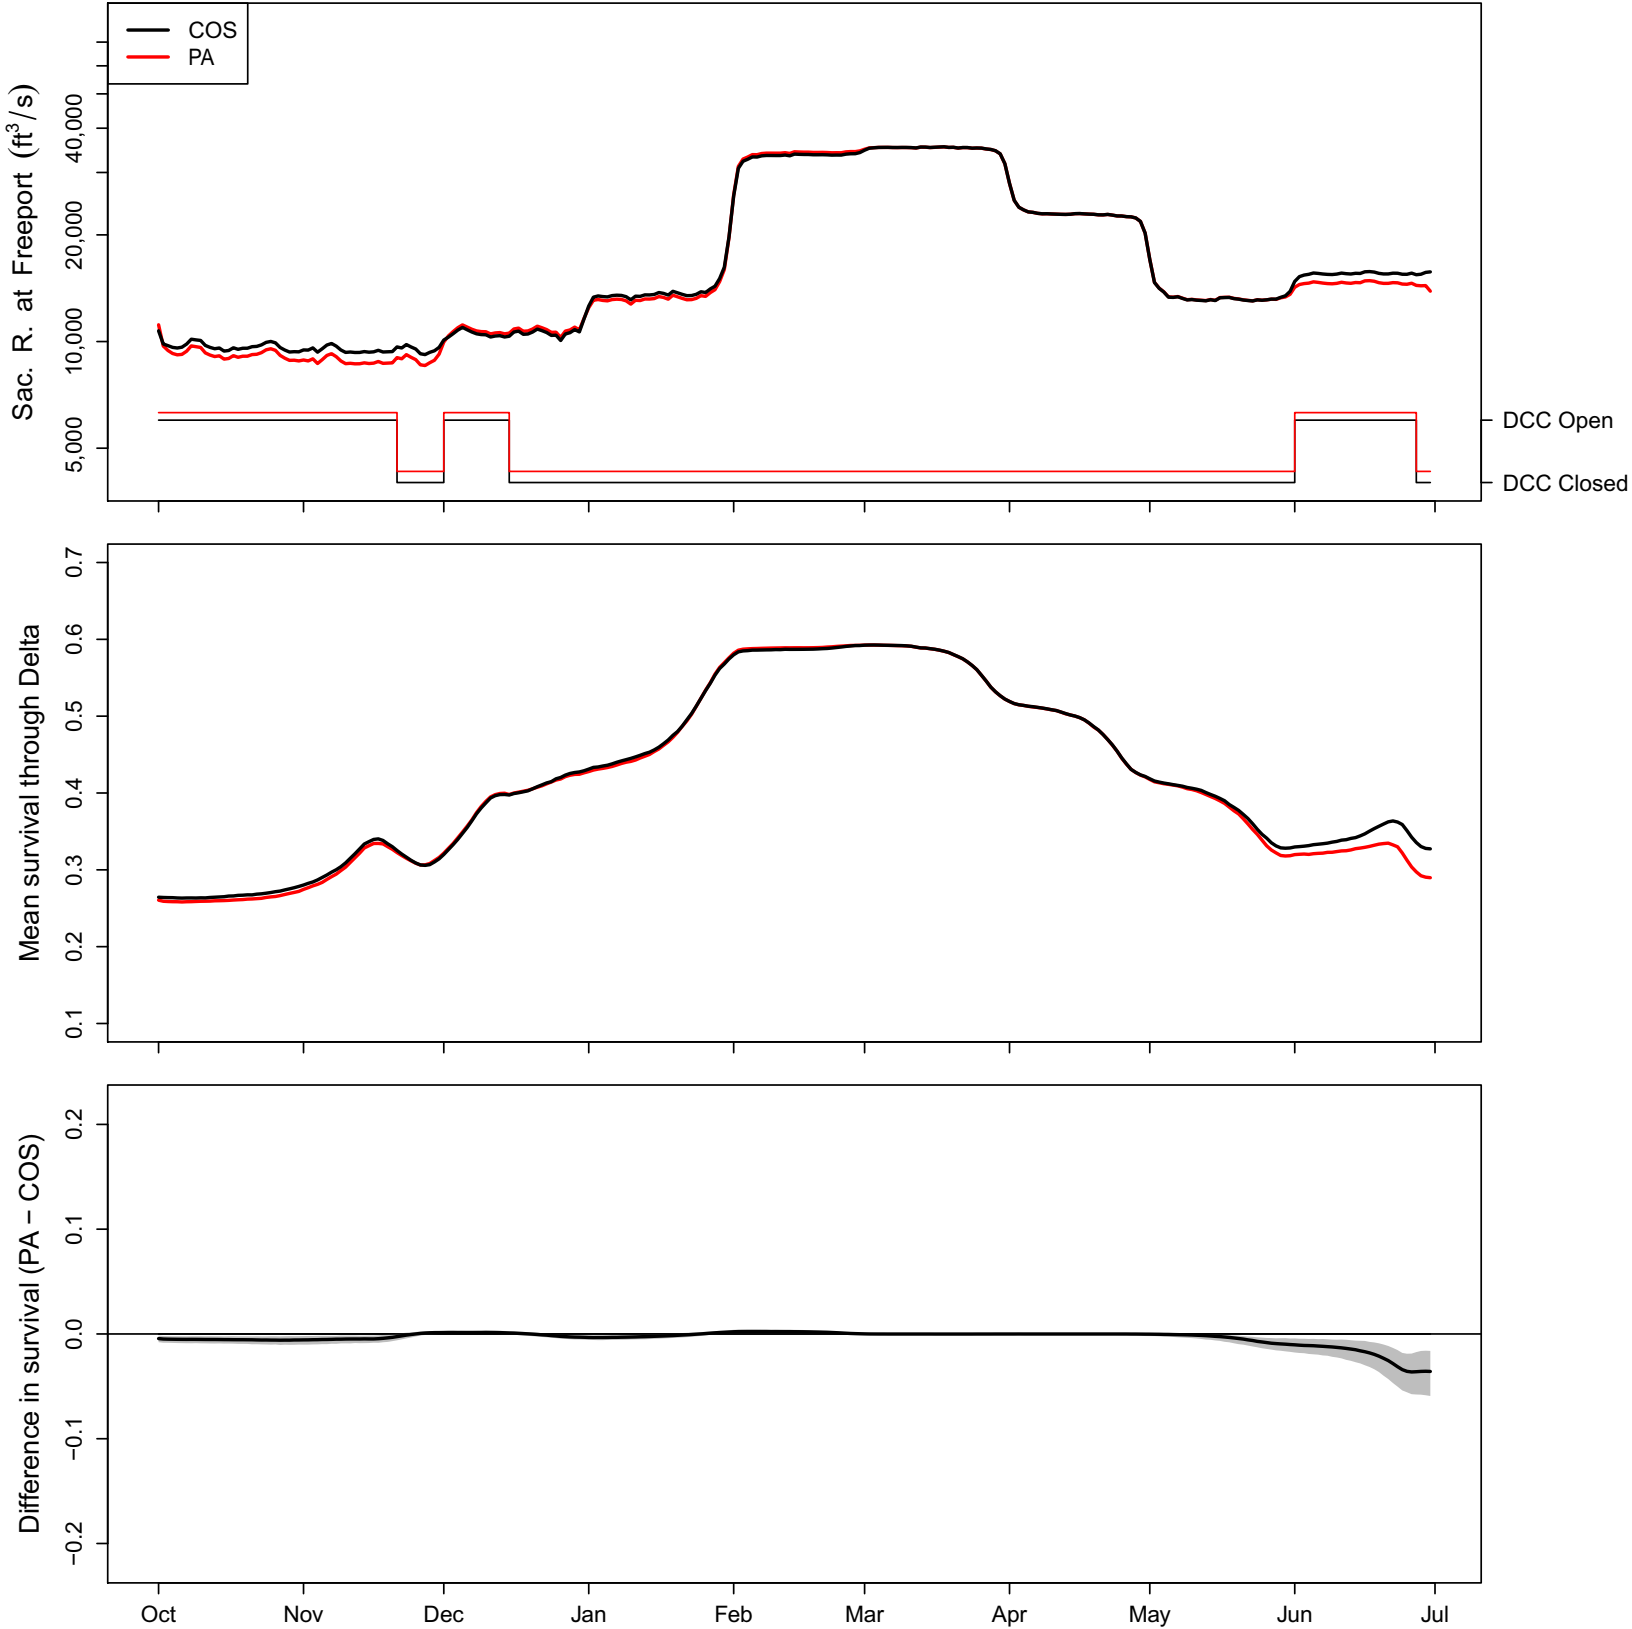

**Appendix 1. Simulated Daily Survival by Year, Continuing Operations Compared to
Proposed Action Scenarios, 1922–2003**

1922 (WY type = AN)

1923 (WY type = BN)

1924 (WY type = C)

1925 (WY type = D)

1926 (WY type = D)

1927 (WY type = W)

1928 (WY type = AN)

1929 (WY type = C)

1930 (WY type = D)

1931 (WY type = C)

1932 (WY type = D)

1933 (WY type = C)

1934 (WY type = C)

1935 (WY type = BN)

1936 (WY type = BN)

1937 (WY type = BN)

1938 (WY type = W)

1939 (WY type = D)

1940 (WY type = AN)

1941 (WY type = W)

1942 (WY type = W)