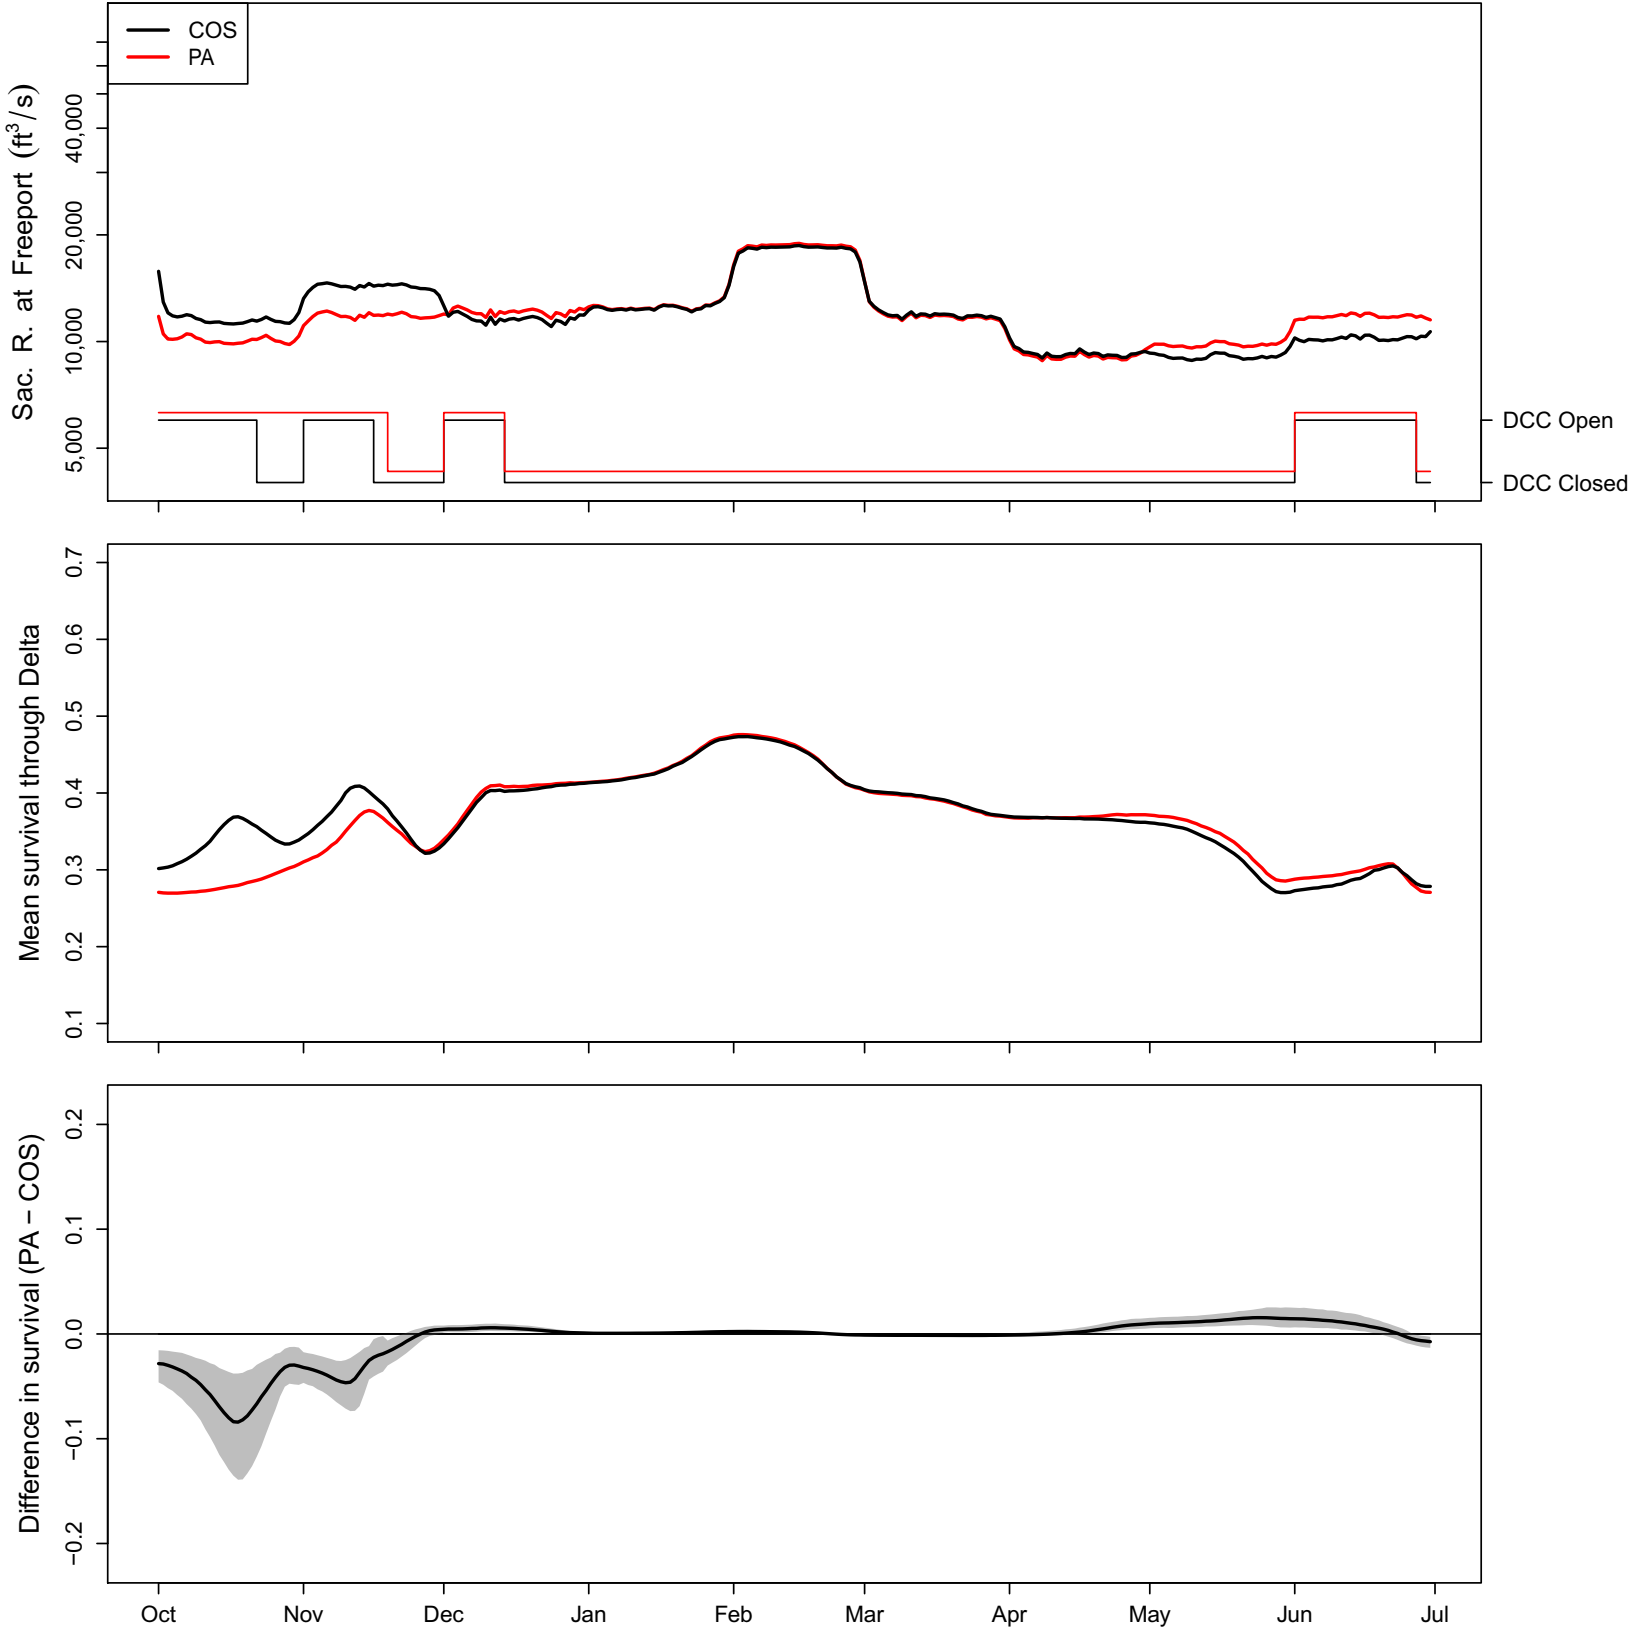

**Appendix 1. Simulated Daily Survival by Year, Continuing Operations Compared to
Proposed Action Scenarios, 1922–2003**

1922 (WY type = AN)

1923 (WY type = BN)

1924 (WY type = C)

1925 (WY type = D)

1926 (WY type = D)

1927 (WY type = W)

1928 (WY type = AN)

1929 (WY type = C)

1930 (WY type = D)

1931 (WY type = C)

1932 (WY type = D)

1933 (WY type = C)

1934 (WY type = C)

1935 (WY type = BN)

1936 (WY type = BN)

1937 (WY type = BN)

1938 (WY type = W)

1939 (WY type = D)

1940 (WY type = AN)

1941 (WY type = W)

1942 (WY type = W)