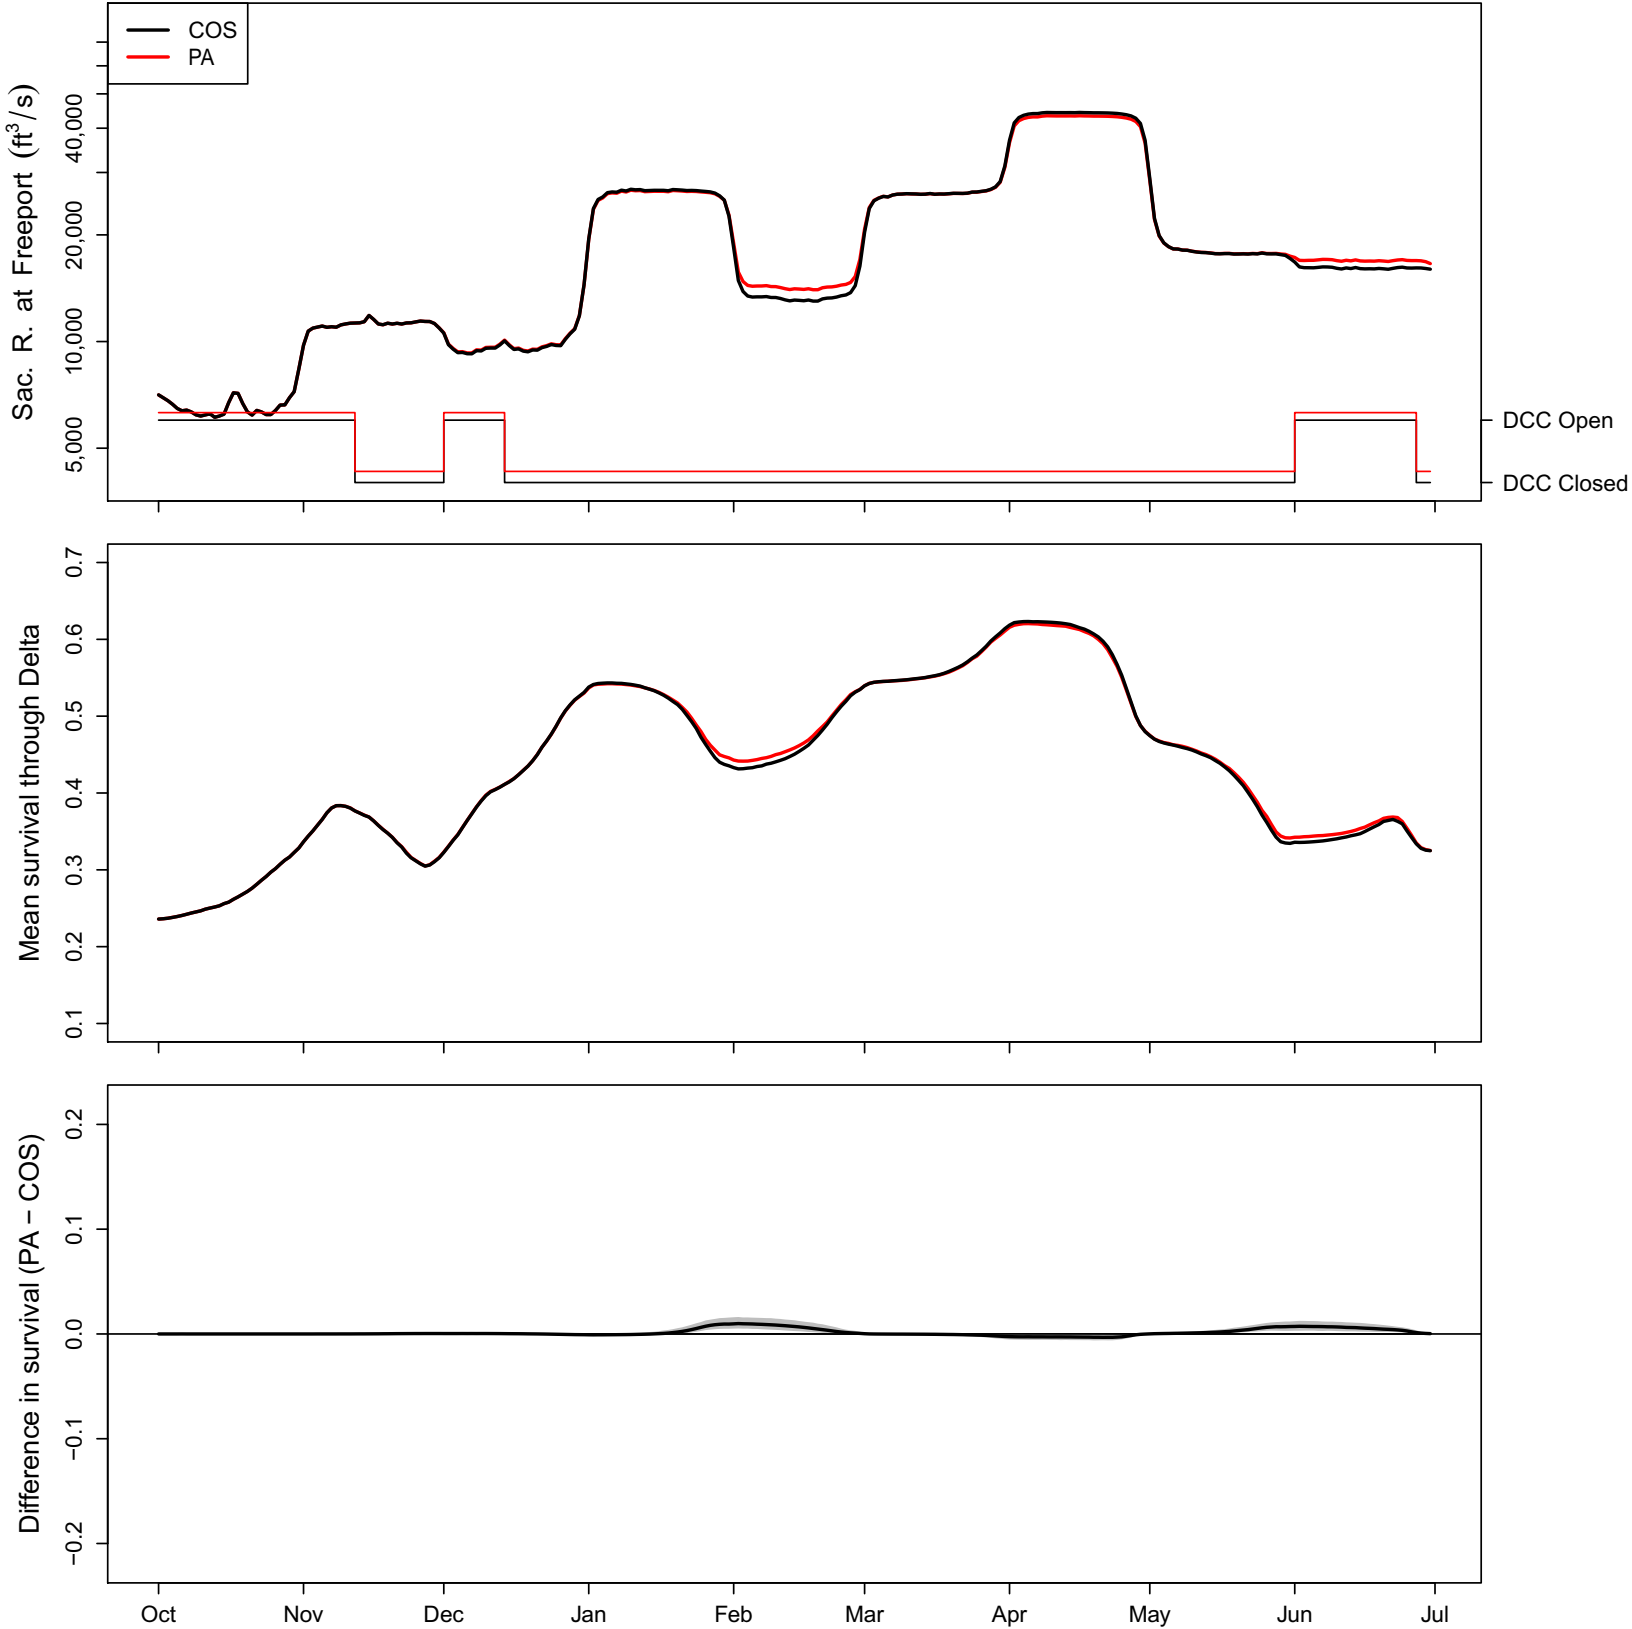

**Appendix 1. Simulated Daily Survival by Year, Continuing Operations Compared to
Proposed Action Scenarios, 1922–2003**

1922 (WY type = AN)

1923 (WY type = BN)

1924 (WY type = C)

1925 (WY type = D)

1926 (WY type = D)

1927 (WY type = W)

1928 (WY type = AN)

1929 (WY type = C)

1930 (WY type = D)

1931 (WY type = C)

1932 (WY type = D)

1933 (WY type = C)

1934 (WY type = C)

1935 (WY type = BN)

1936 (WY type = BN)

1937 (WY type = BN)

1938 (WY type = W)

1939 (WY type = D)

1940 (WY type = AN)

1941 (WY type = W)

1942 (WY type = W)