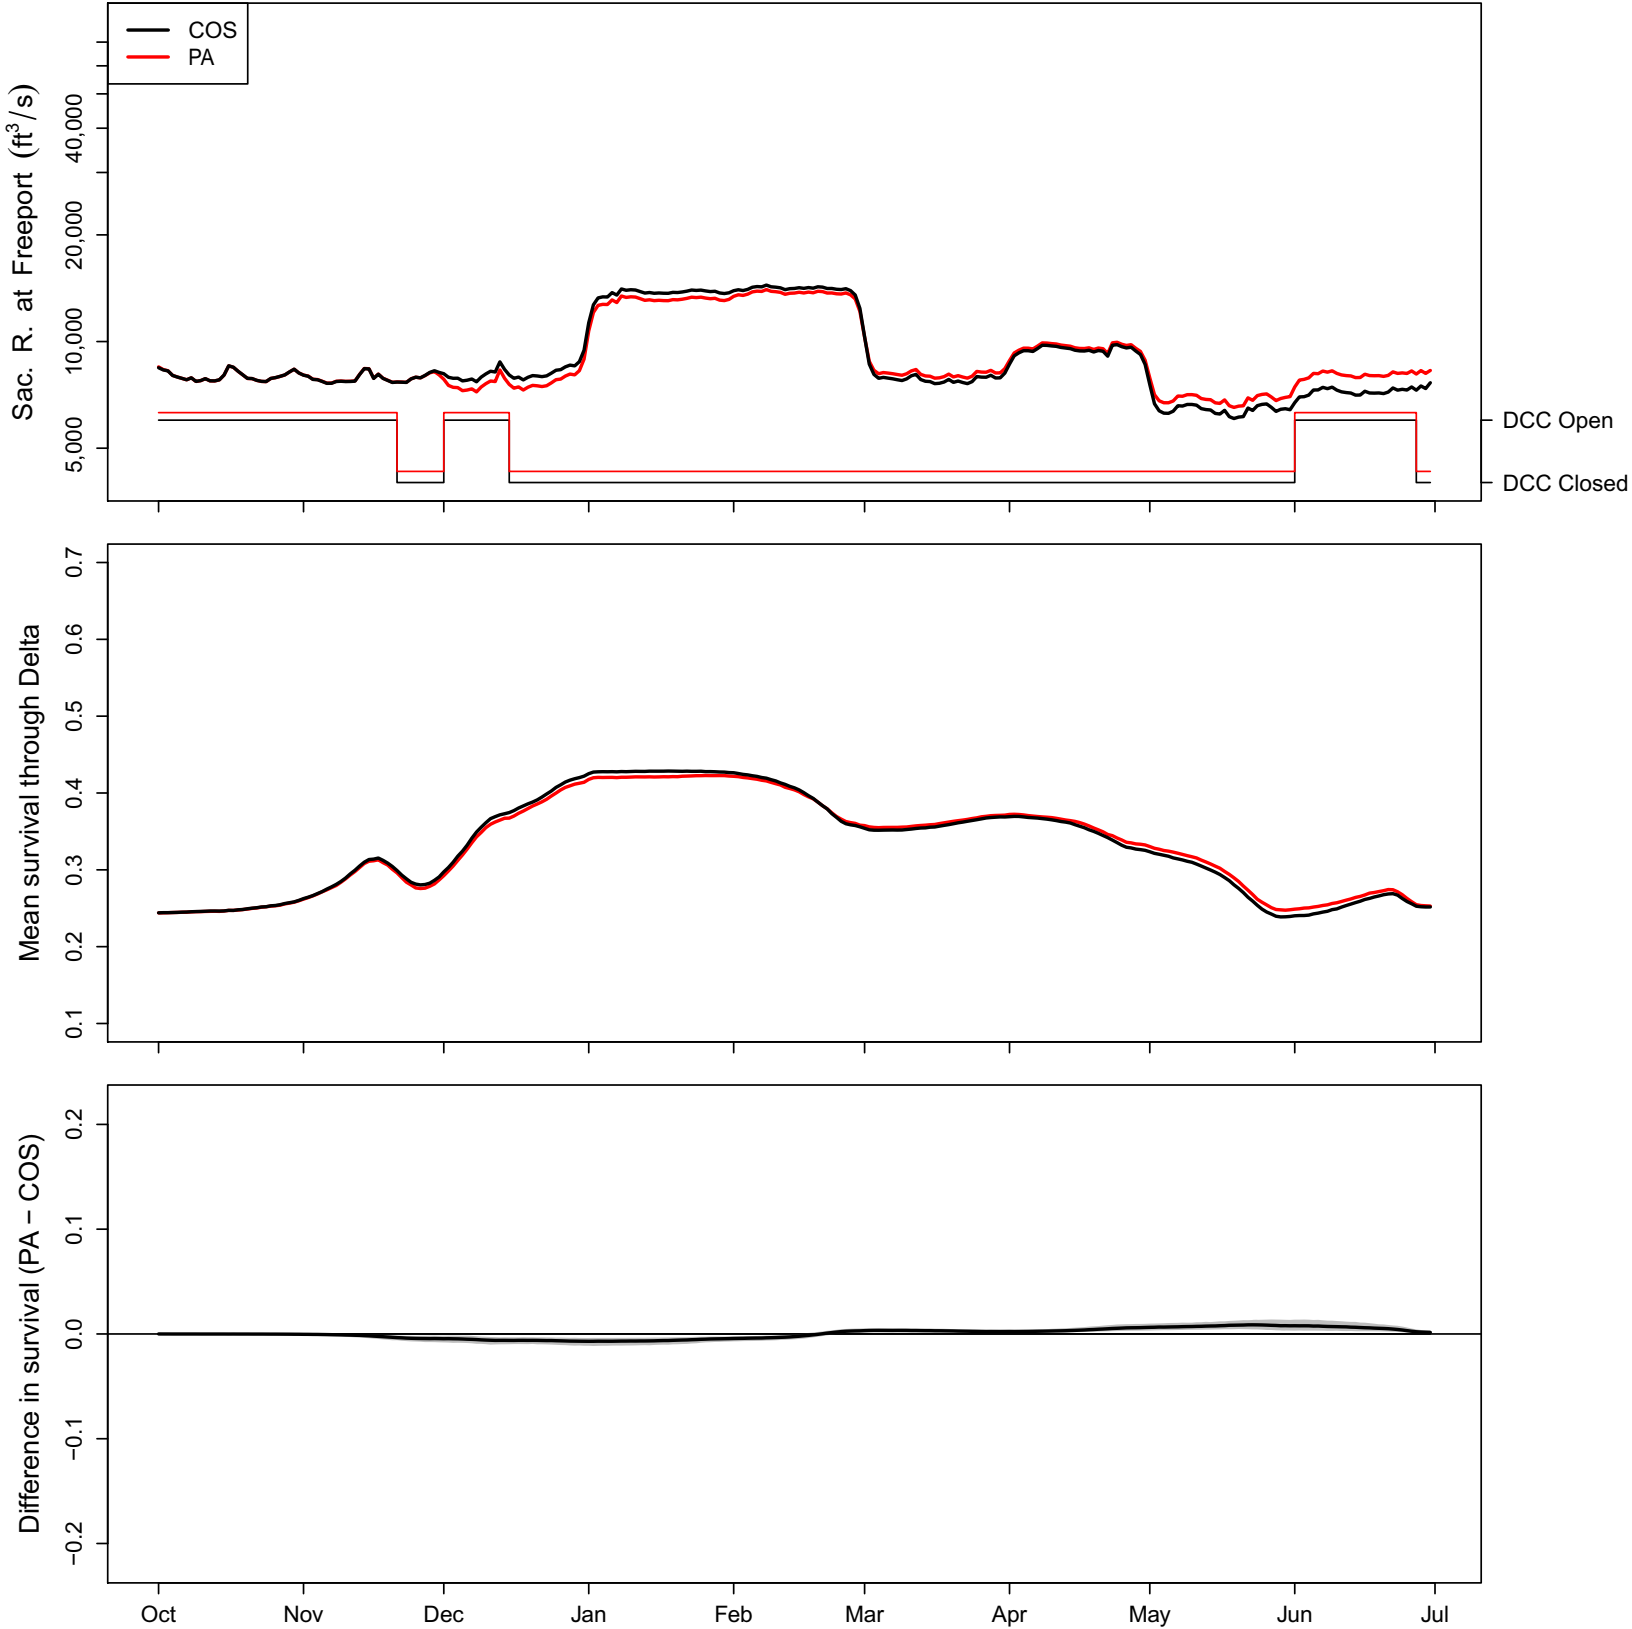

**Appendix 1. Simulated Daily Survival by Year, Continuing Operations Compared to
Proposed Action Scenarios, 1922–2003**

1922 (WY type = AN)

1923 (WY type = BN)

1924 (WY type = C)

1925 (WY type = D)

1926 (WY type = D)

1927 (WY type = W)

1928 (WY type = AN)

1929 (WY type = C)

1930 (WY type = D)

1931 (WY type = C)

1932 (WY type = D)

1933 (WY type = C)

1934 (WY type = C)

1935 (WY type = BN)

1936 (WY type = BN)

1937 (WY type = BN)

1938 (WY type = W)

1939 (WY type = D)

1940 (WY type = AN)

1941 (WY type = W)

1942 (WY type = W)