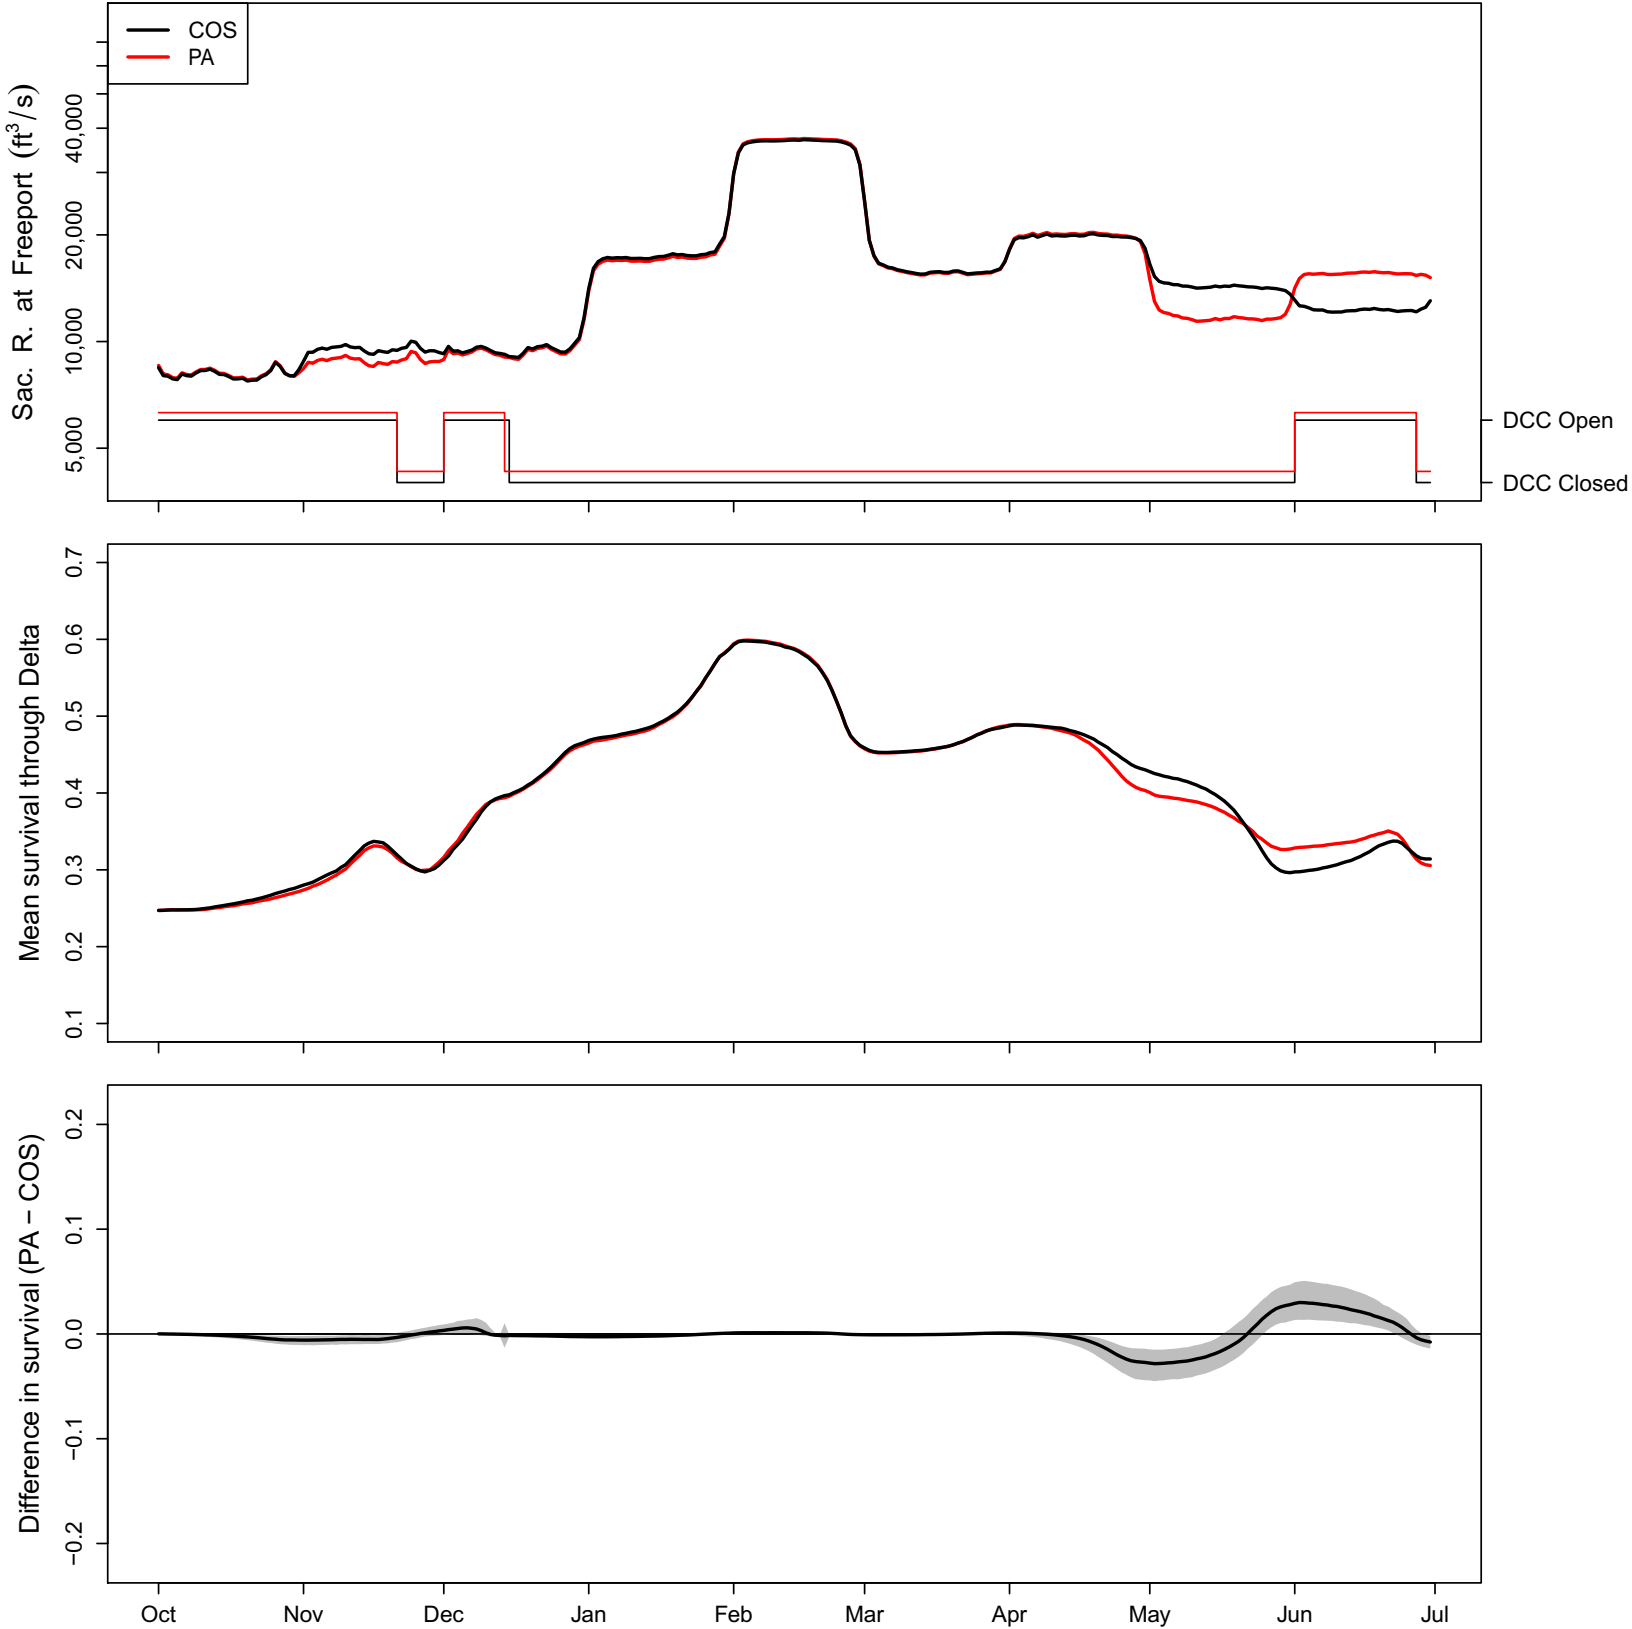

**Appendix 1. Simulated Daily Survival by Year, Continuing Operations Compared to
Proposed Action Scenarios, 1922–2003**

1922 (WY type = AN)

1923 (WY type = BN)

1924 (WY type = C)

1925 (WY type = D)

1926 (WY type = D)

1927 (WY type = W)

1928 (WY type = AN)

1929 (WY type = C)

1930 (WY type = D)

1931 (WY type = C)

1932 (WY type = D)

1933 (WY type = C)

1934 (WY type = C)

1935 (WY type = BN)

1936 (WY type = BN)

1937 (WY type = BN)

1938 (WY type = W)

1939 (WY type = D)

1940 (WY type = AN)

1941 (WY type = W)

1942 (WY type = W)