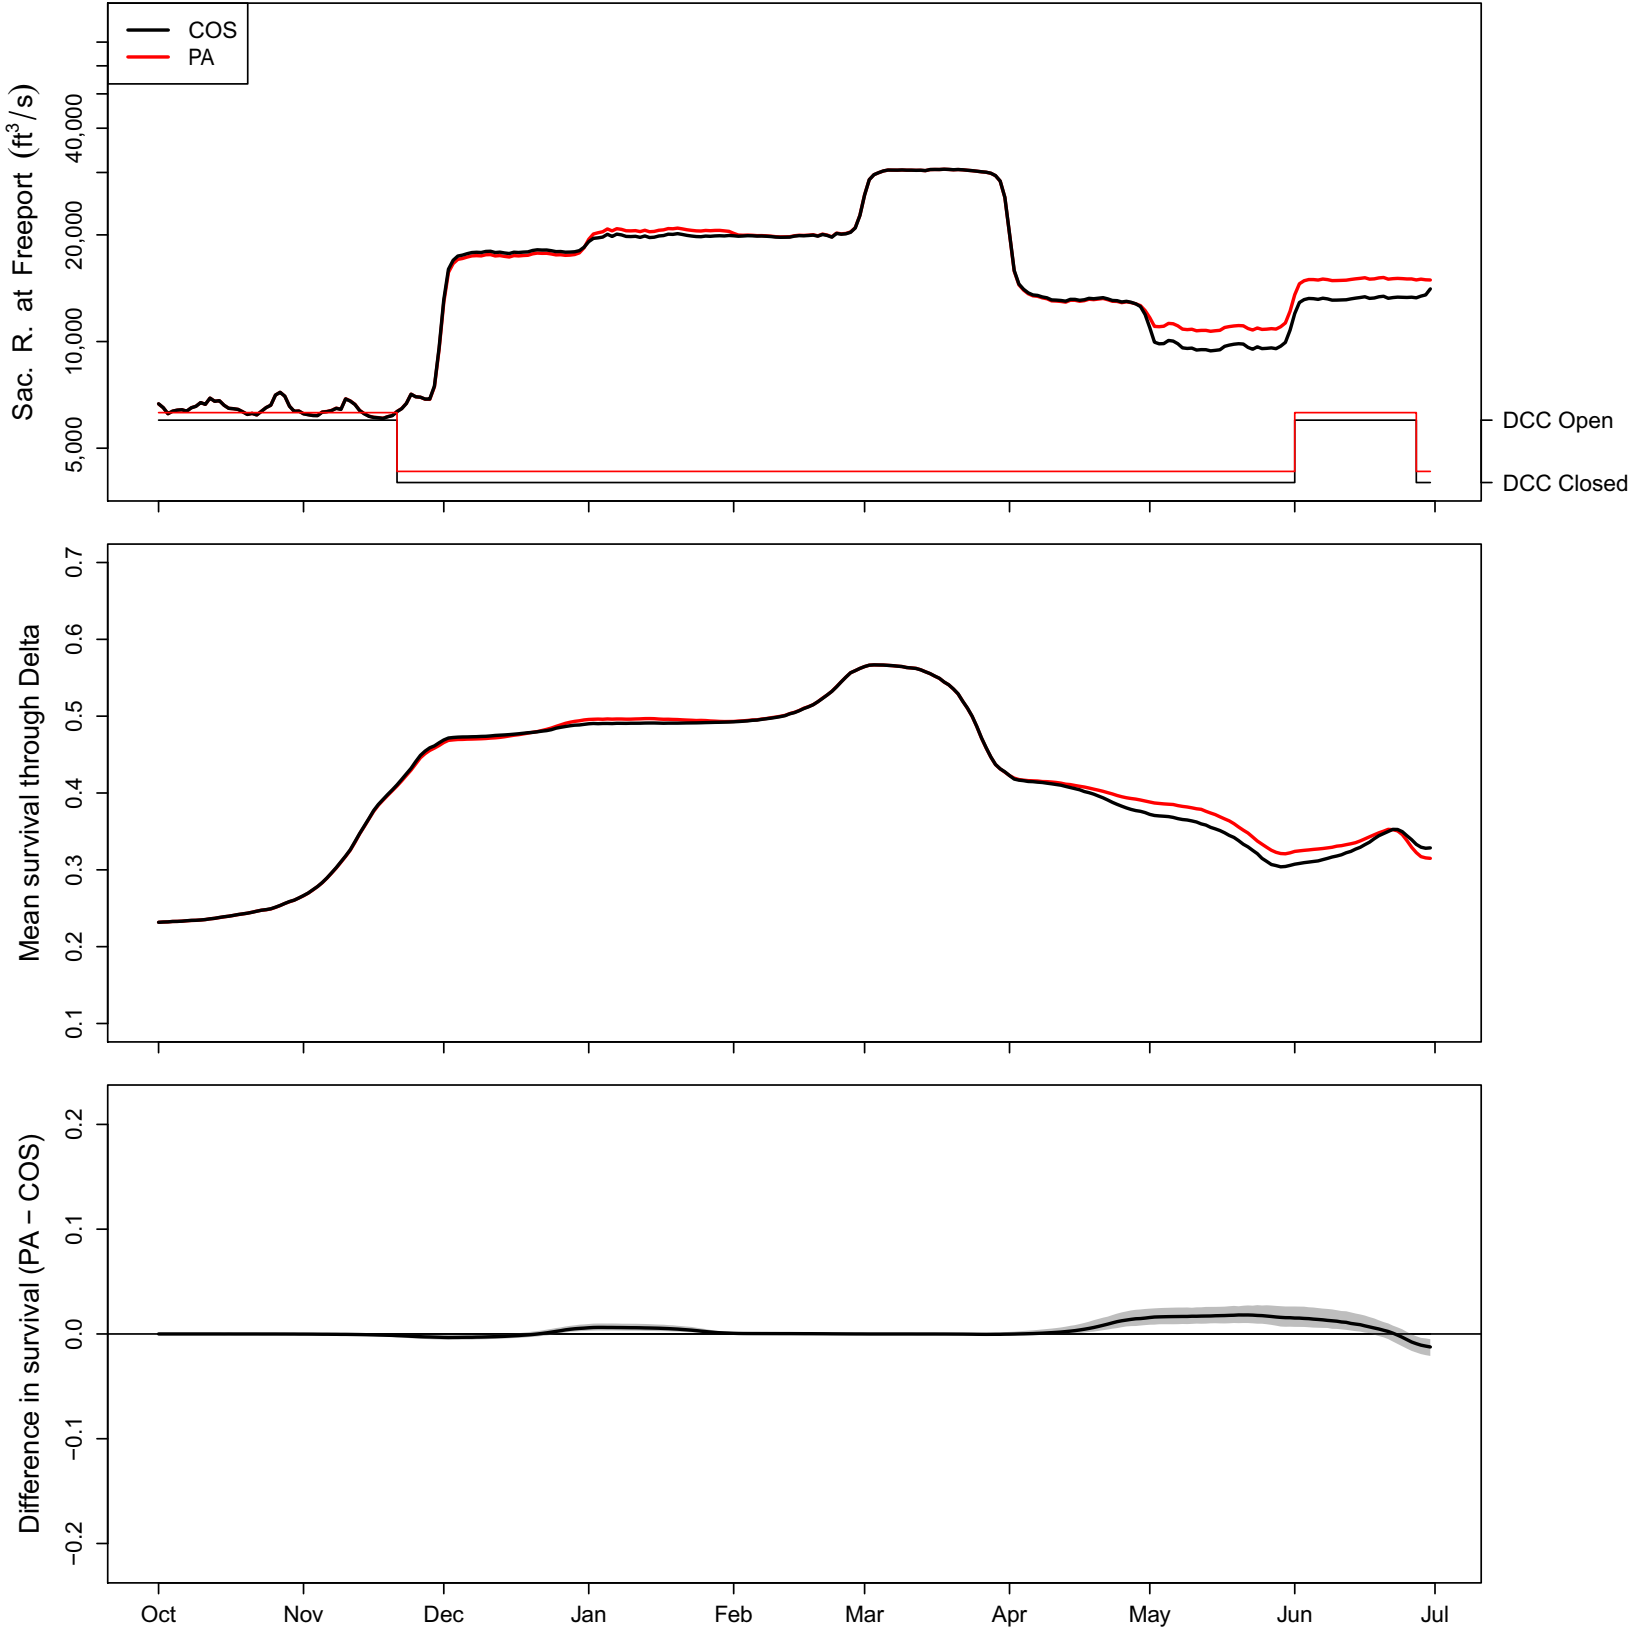

**Appendix 1. Simulated Daily Survival by Year, Continuing Operations Compared to
Proposed Action Scenarios, 1922–2003**

1922 (WY type = AN)

1923 (WY type = BN)

1924 (WY type = C)

1925 (WY type = D)

1926 (WY type = D)

1927 (WY type = W)

1928 (WY type = AN)

1929 (WY type = C)

1930 (WY type = D)

1931 (WY type = C)

1932 (WY type = D)

1933 (WY type = C)

1934 (WY type = C)

1935 (WY type = BN)

1936 (WY type = BN)

1937 (WY type = BN)

1938 (WY type = W)

1939 (WY type = D)

1940 (WY type = AN)

1941 (WY type = W)

1942 (WY type = W)