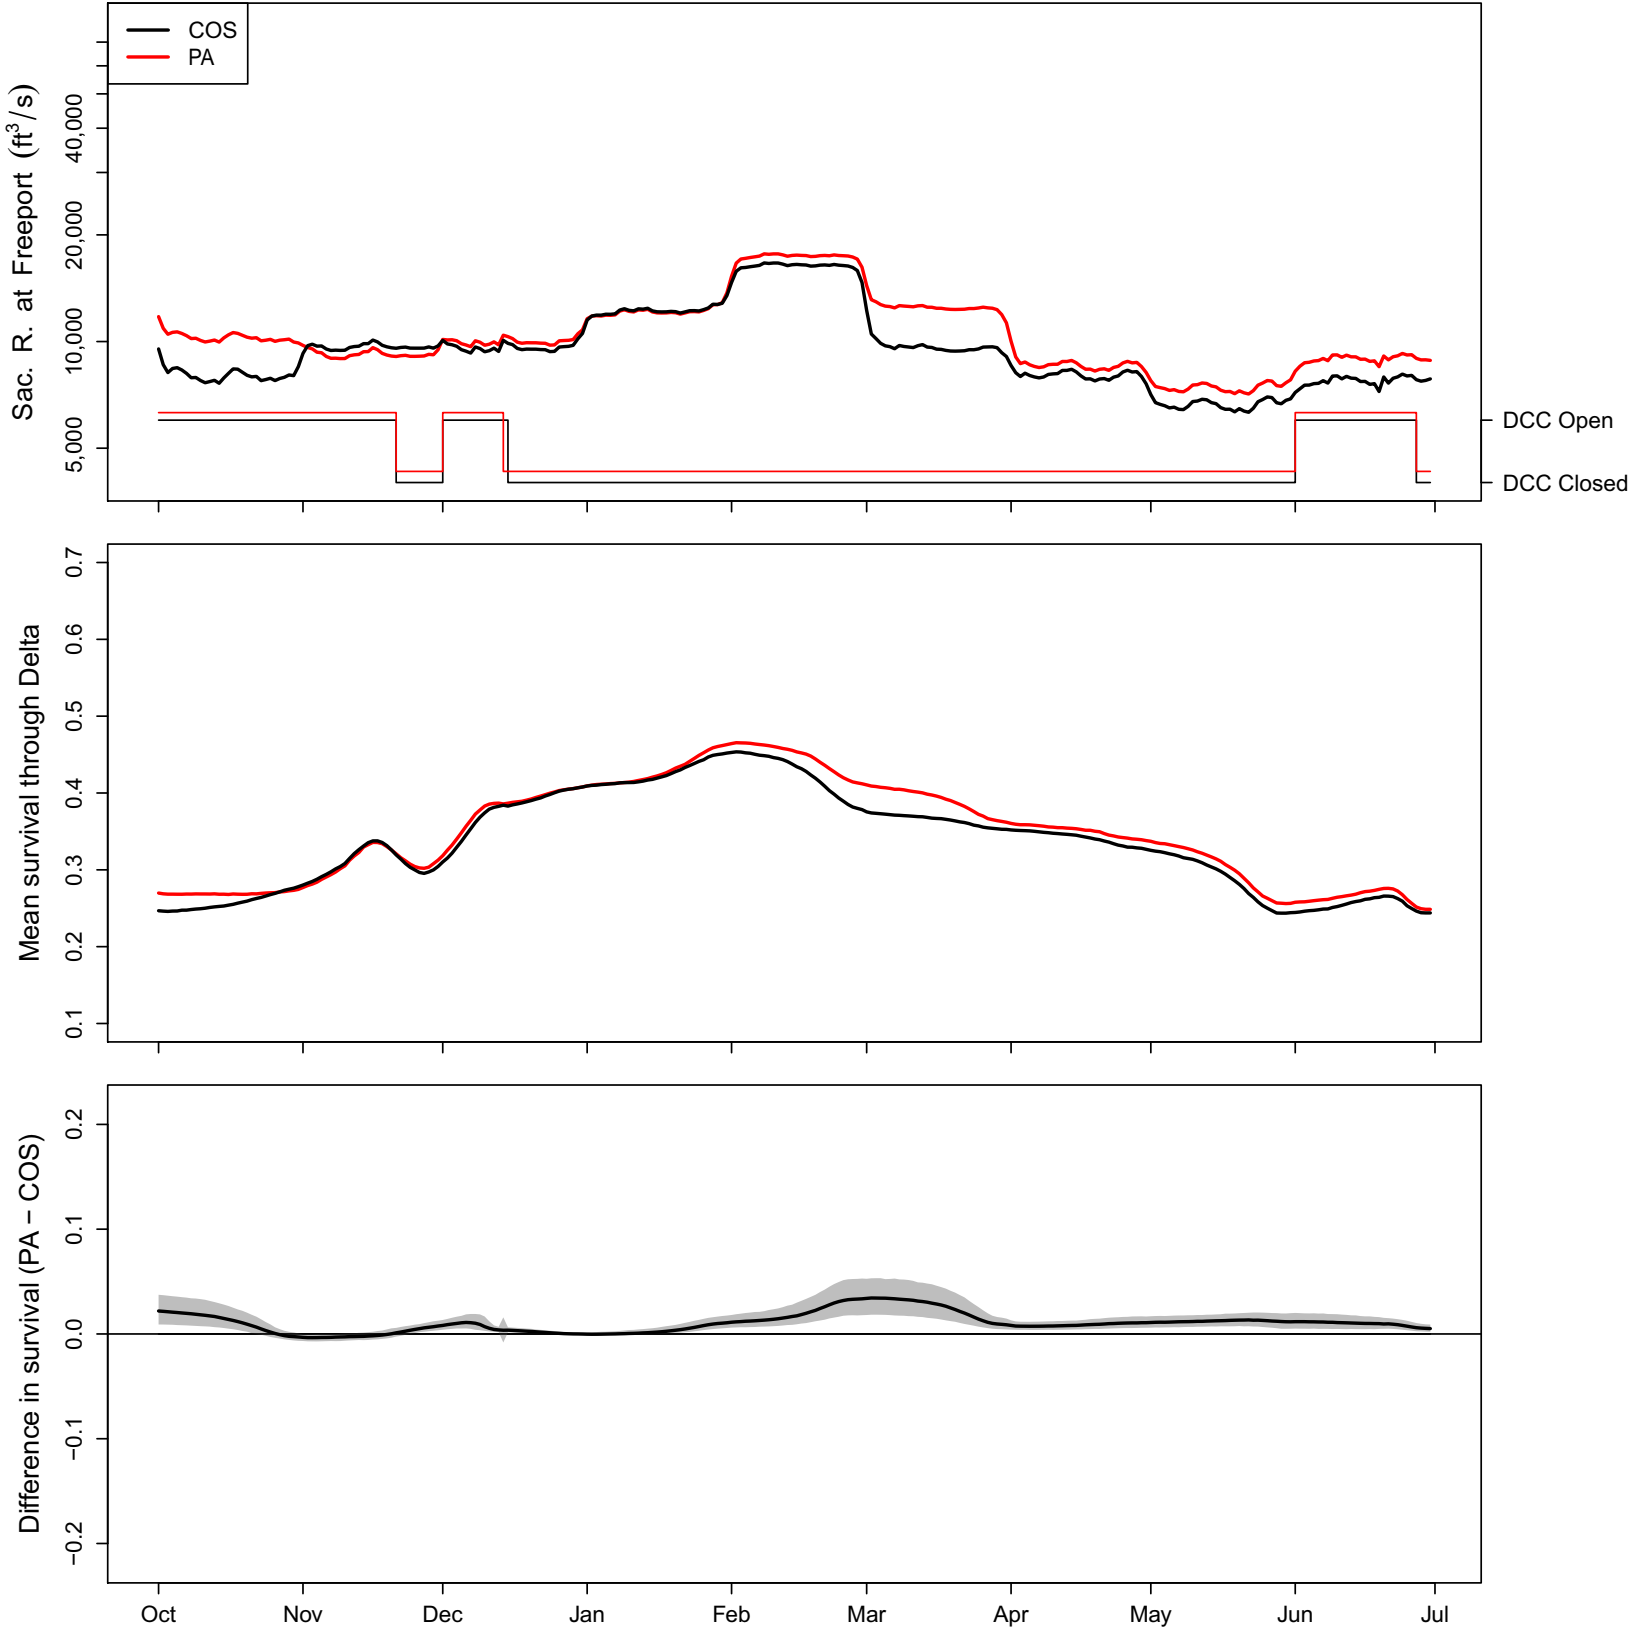

**Appendix 1. Simulated Daily Survival by Year, Continuing Operations Compared to
Proposed Action Scenarios, 1922–2003**

1922 (WY type = AN)

1923 (WY type = BN)

1924 (WY type = C)

1925 (WY type = D)

1926 (WY type = D)

1927 (WY type = W)

1928 (WY type = AN)

1929 (WY type = C)

1930 (WY type = D)

1931 (WY type = C)

1932 (WY type = D)

1933 (WY type = C)

1934 (WY type = C)

1935 (WY type = BN)

1936 (WY type = BN)

1937 (WY type = BN)

1938 (WY type = W)

1939 (WY type = D)

1940 (WY type = AN)

1941 (WY type = W)

1942 (WY type = W)