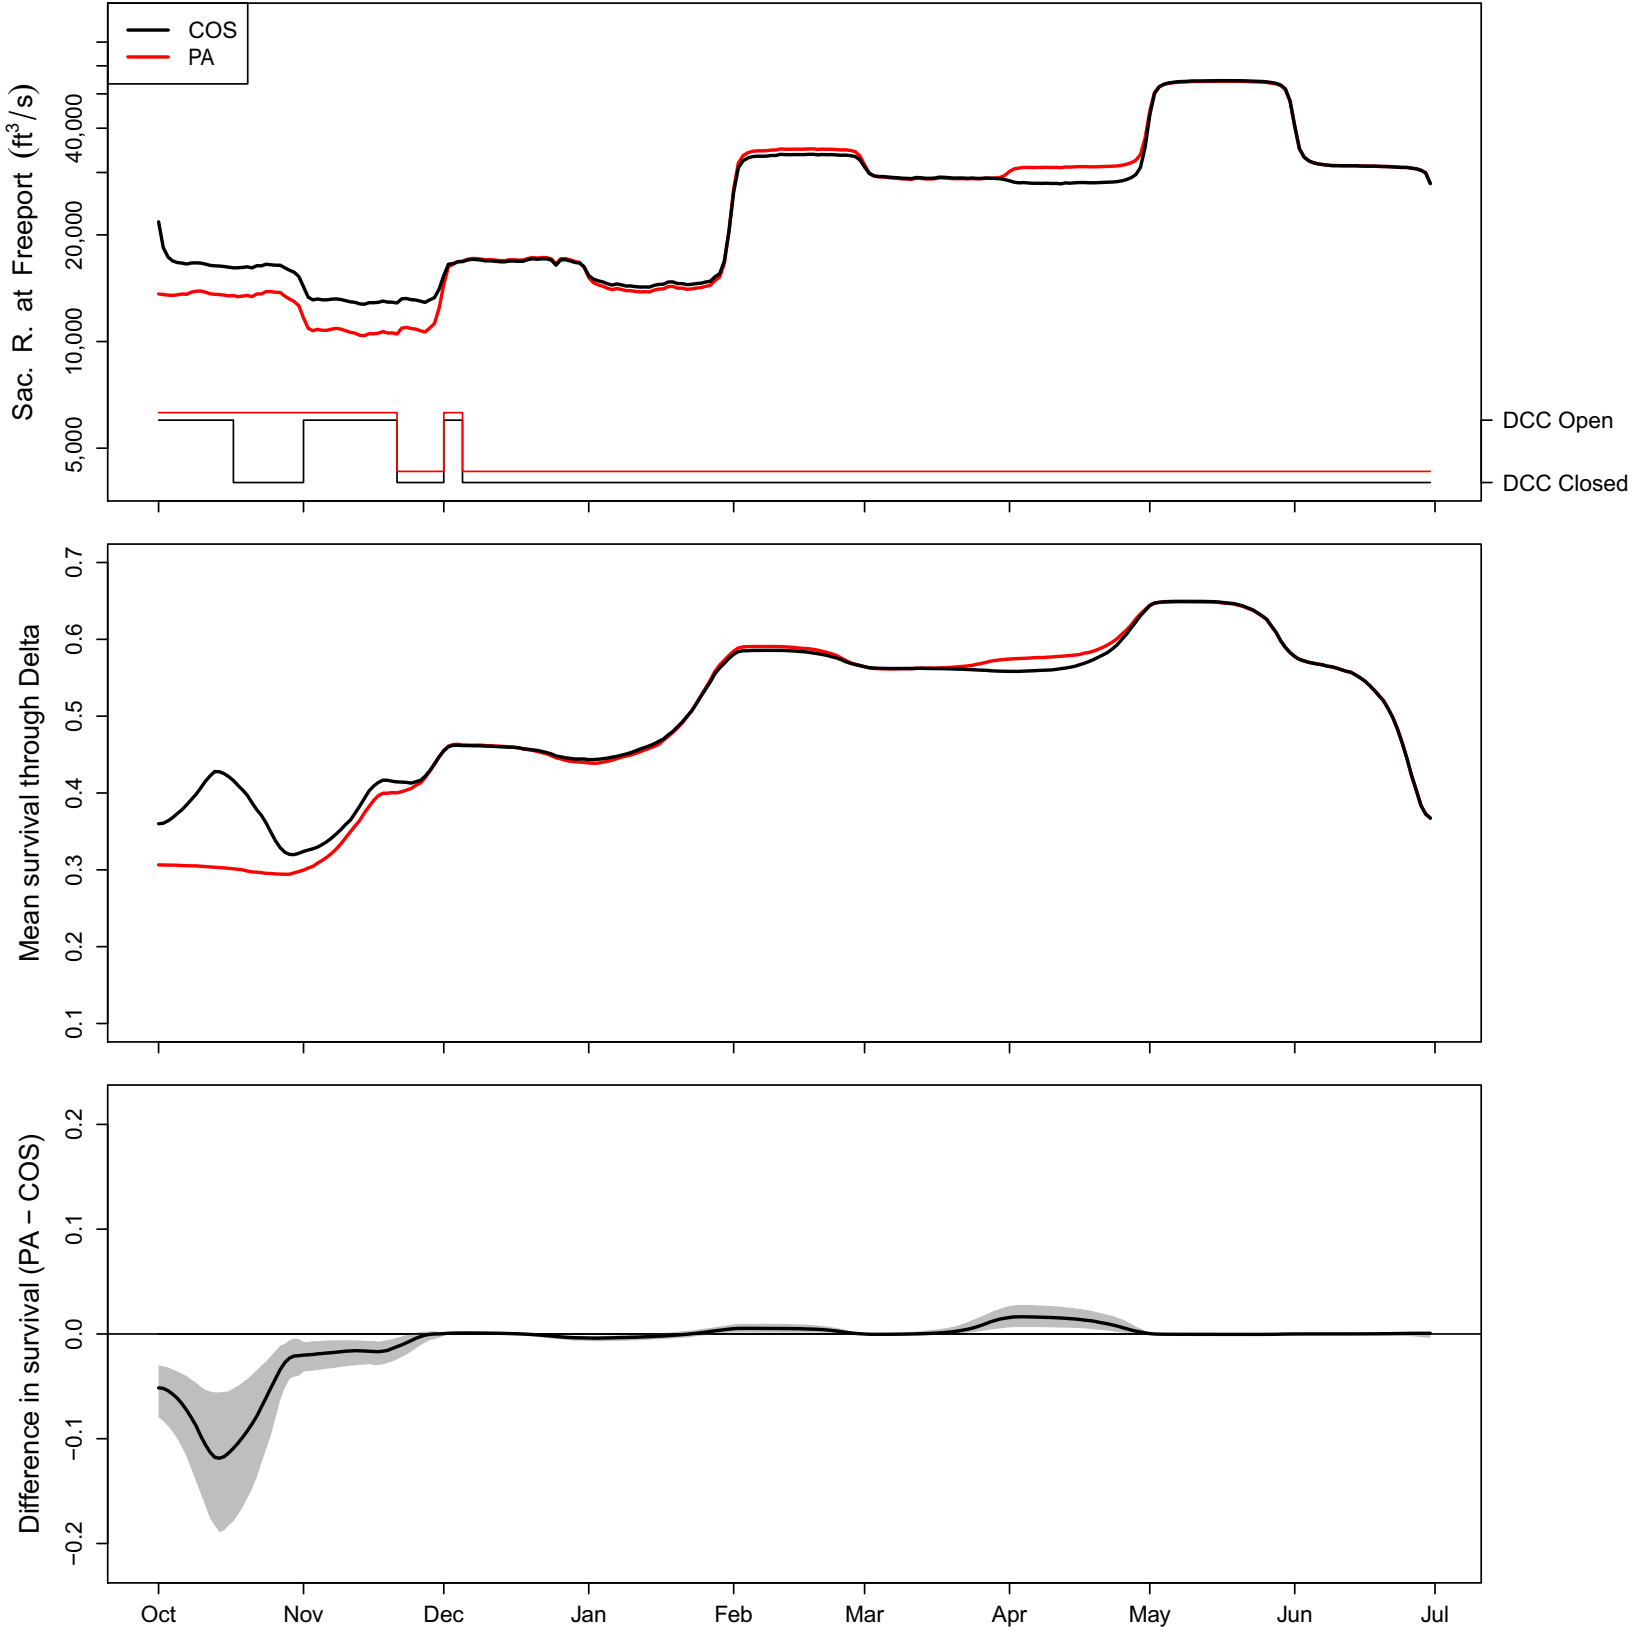

**Appendix 1. Simulated Daily Survival by Year, Continuing Operations Compared to
Proposed Action Scenarios, 1922–2003**

1922 (WY type = AN)

1923 (WY type = BN)

1924 (WY type = C)

1925 (WY type = D)

1926 (WY type = D)

1927 (WY type = W)

1928 (WY type = AN)

1929 (WY type = C)

1930 (WY type = D)

1931 (WY type = C)

1932 (WY type = D)

1933 (WY type = C)

1934 (WY type = C)

1935 (WY type = BN)

1936 (WY type = BN)

1937 (WY type = BN)

1938 (WY type = W)

1939 (WY type = D)

1940 (WY type = AN)

1941 (WY type = W)

1942 (WY type = W)