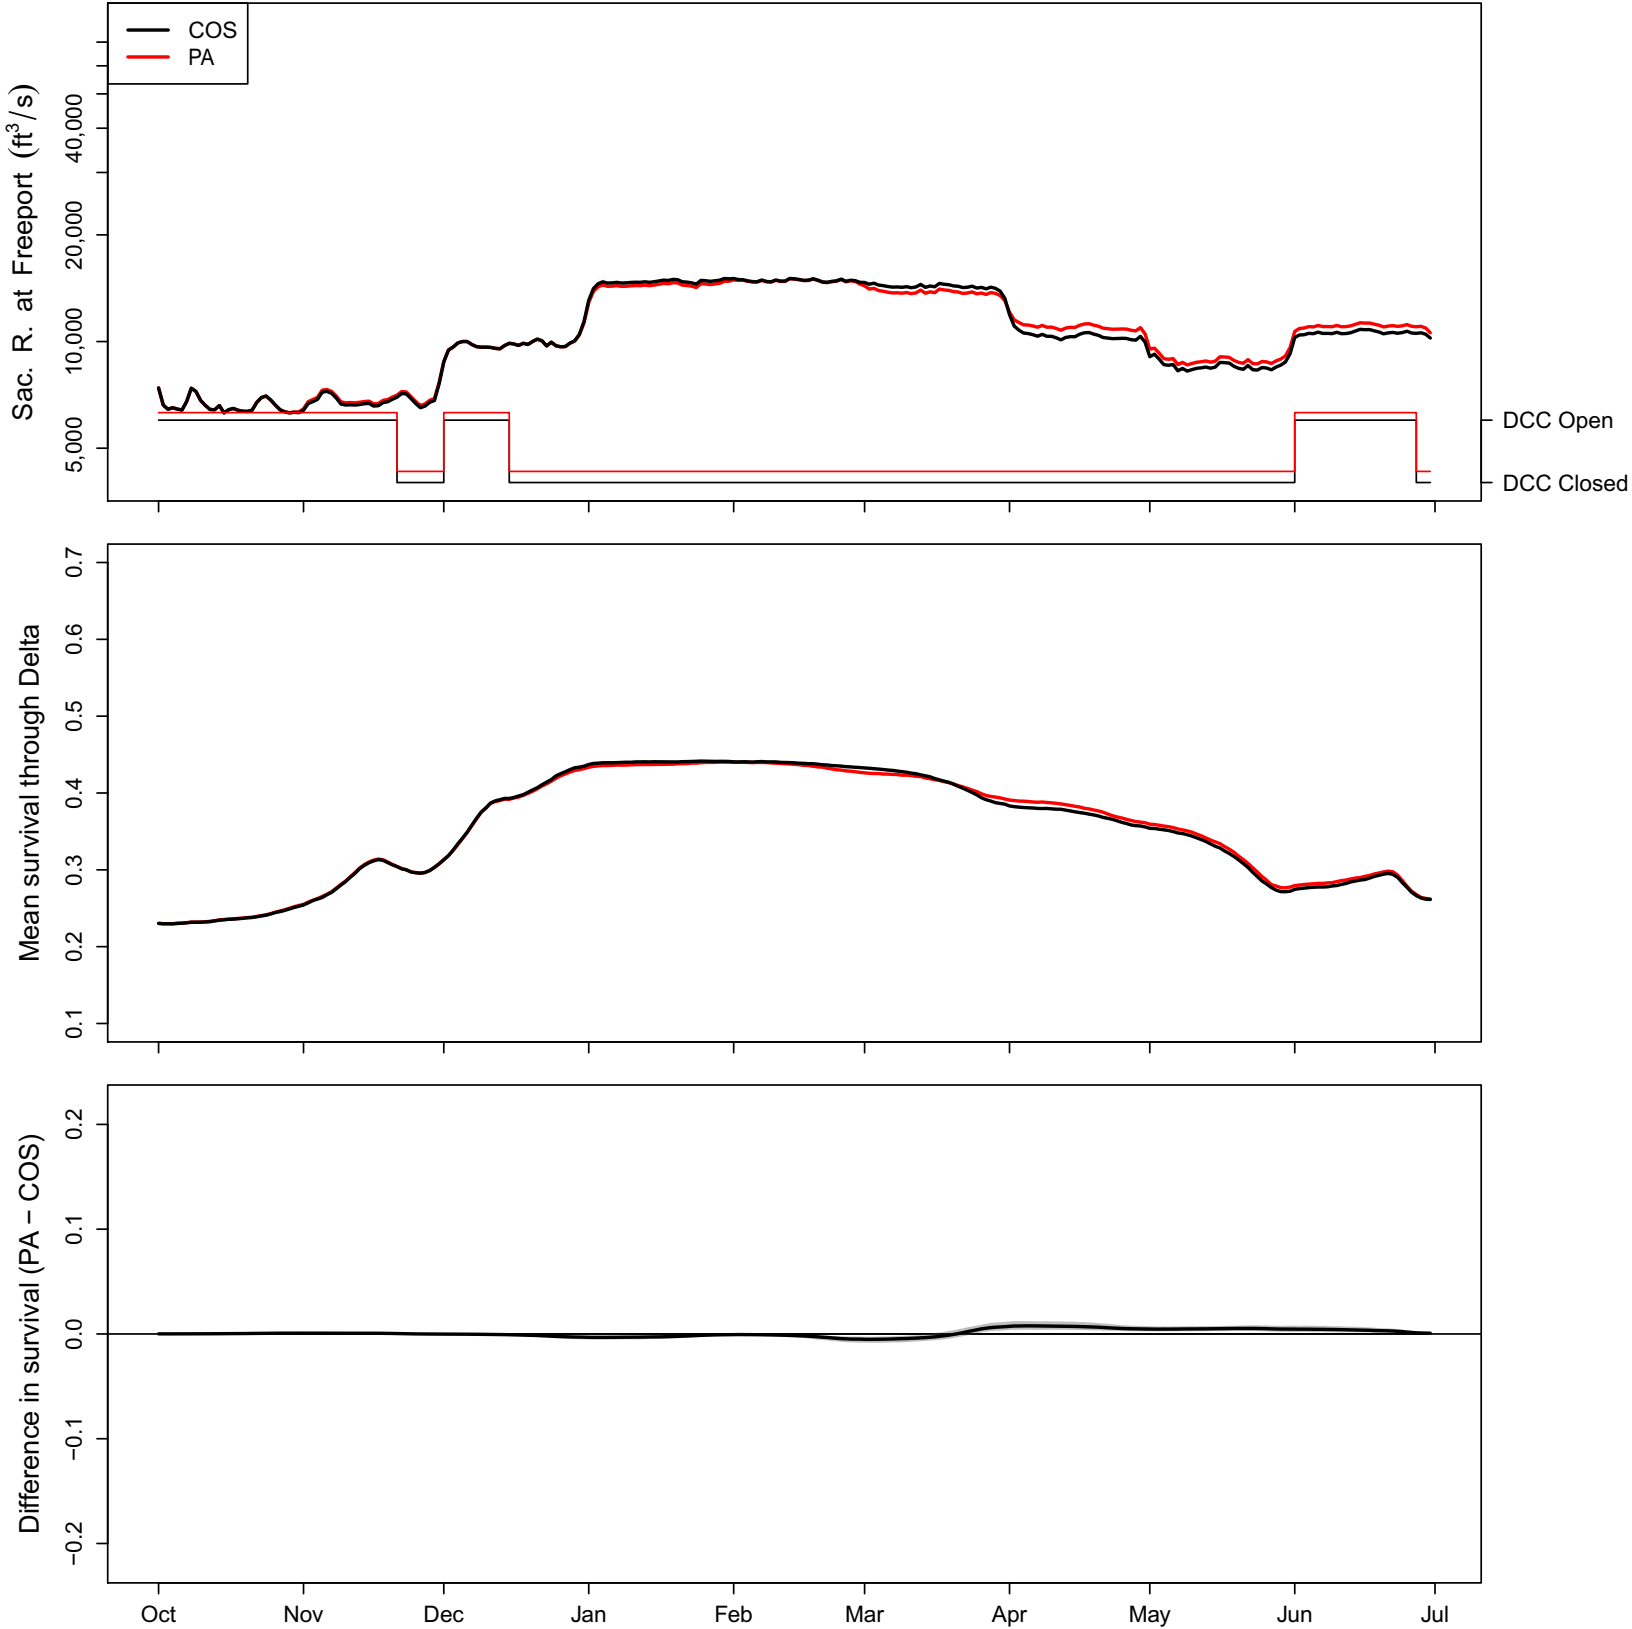

**Appendix 1. Simulated Daily Survival by Year, Continuing Operations Compared to
Proposed Action Scenarios, 1922–2003**

1922 (WY type = AN)

1923 (WY type = BN)

1924 (WY type = C)

1925 (WY type = D)

1926 (WY type = D)

1927 (WY type = W)

1928 (WY type = AN)

1929 (WY type = C)

1930 (WY type = D)

1931 (WY type = C)

1932 (WY type = D)

1933 (WY type = C)

1934 (WY type = C)

1935 (WY type = BN)

1936 (WY type = BN)

1937 (WY type = BN)

1938 (WY type = W)

1939 (WY type = D)

1940 (WY type = AN)

1941 (WY type = W)

1942 (WY type = W)