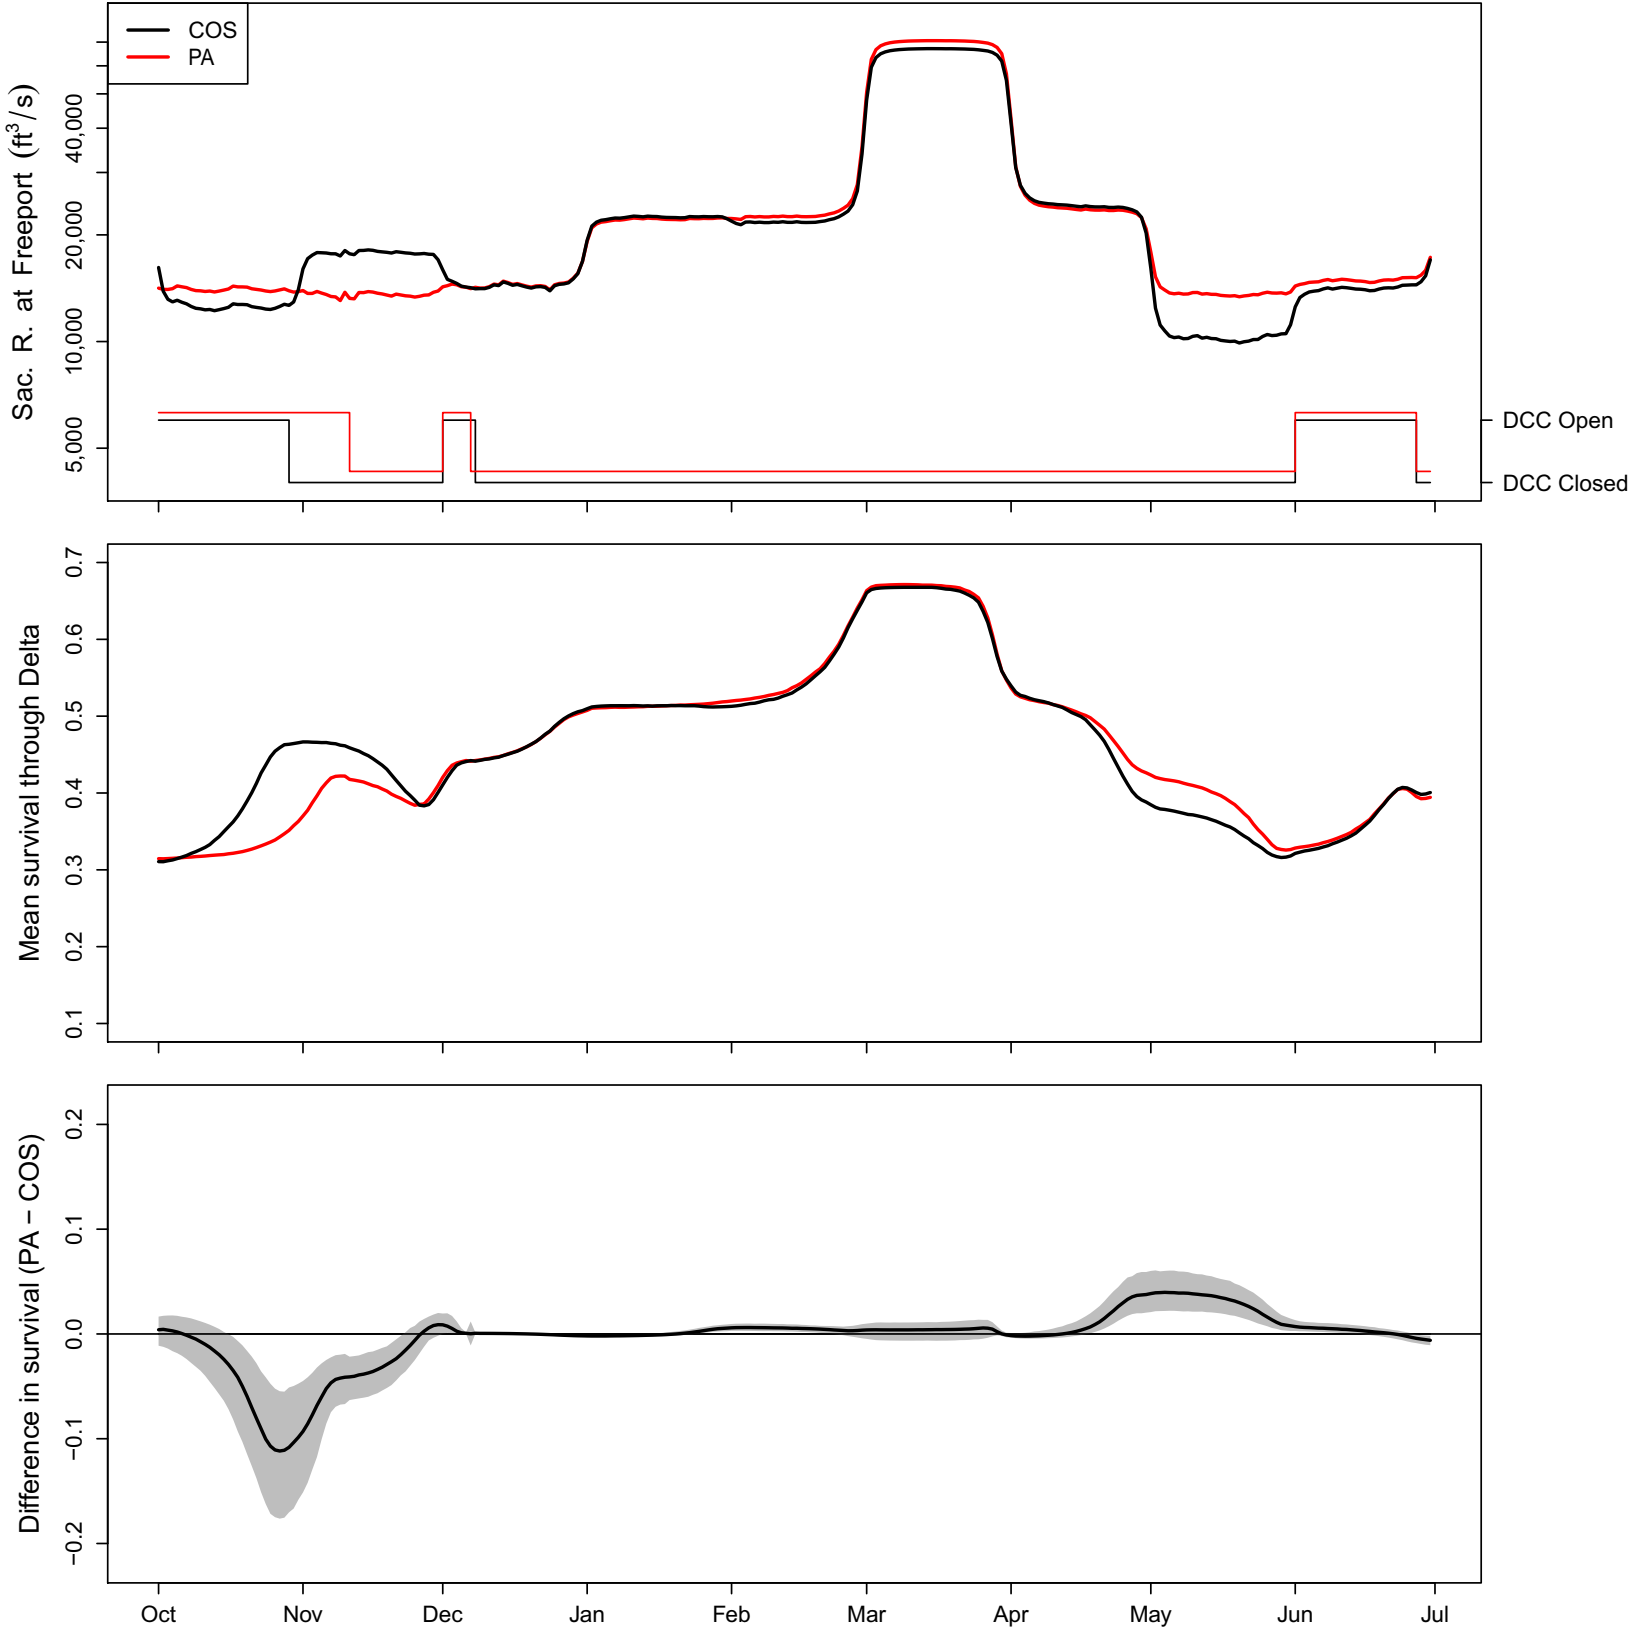

**Appendix 1. Simulated Daily Survival by Year, Continuing Operations Compared to
Proposed Action Scenarios, 1922–2003**

1922 (WY type = AN)

1923 (WY type = BN)

1924 (WY type = C)

1925 (WY type = D)

1926 (WY type = D)

1927 (WY type = W)

1928 (WY type = AN)

1929 (WY type = C)

1930 (WY type = D)

1931 (WY type = C)

1932 (WY type = D)

1933 (WY type = C)

1934 (WY type = C)

1935 (WY type = BN)

1936 (WY type = BN)

1937 (WY type = BN)

1938 (WY type = W)

1939 (WY type = D)

1940 (WY type = AN)

1941 (WY type = W)

1942 (WY type = W)