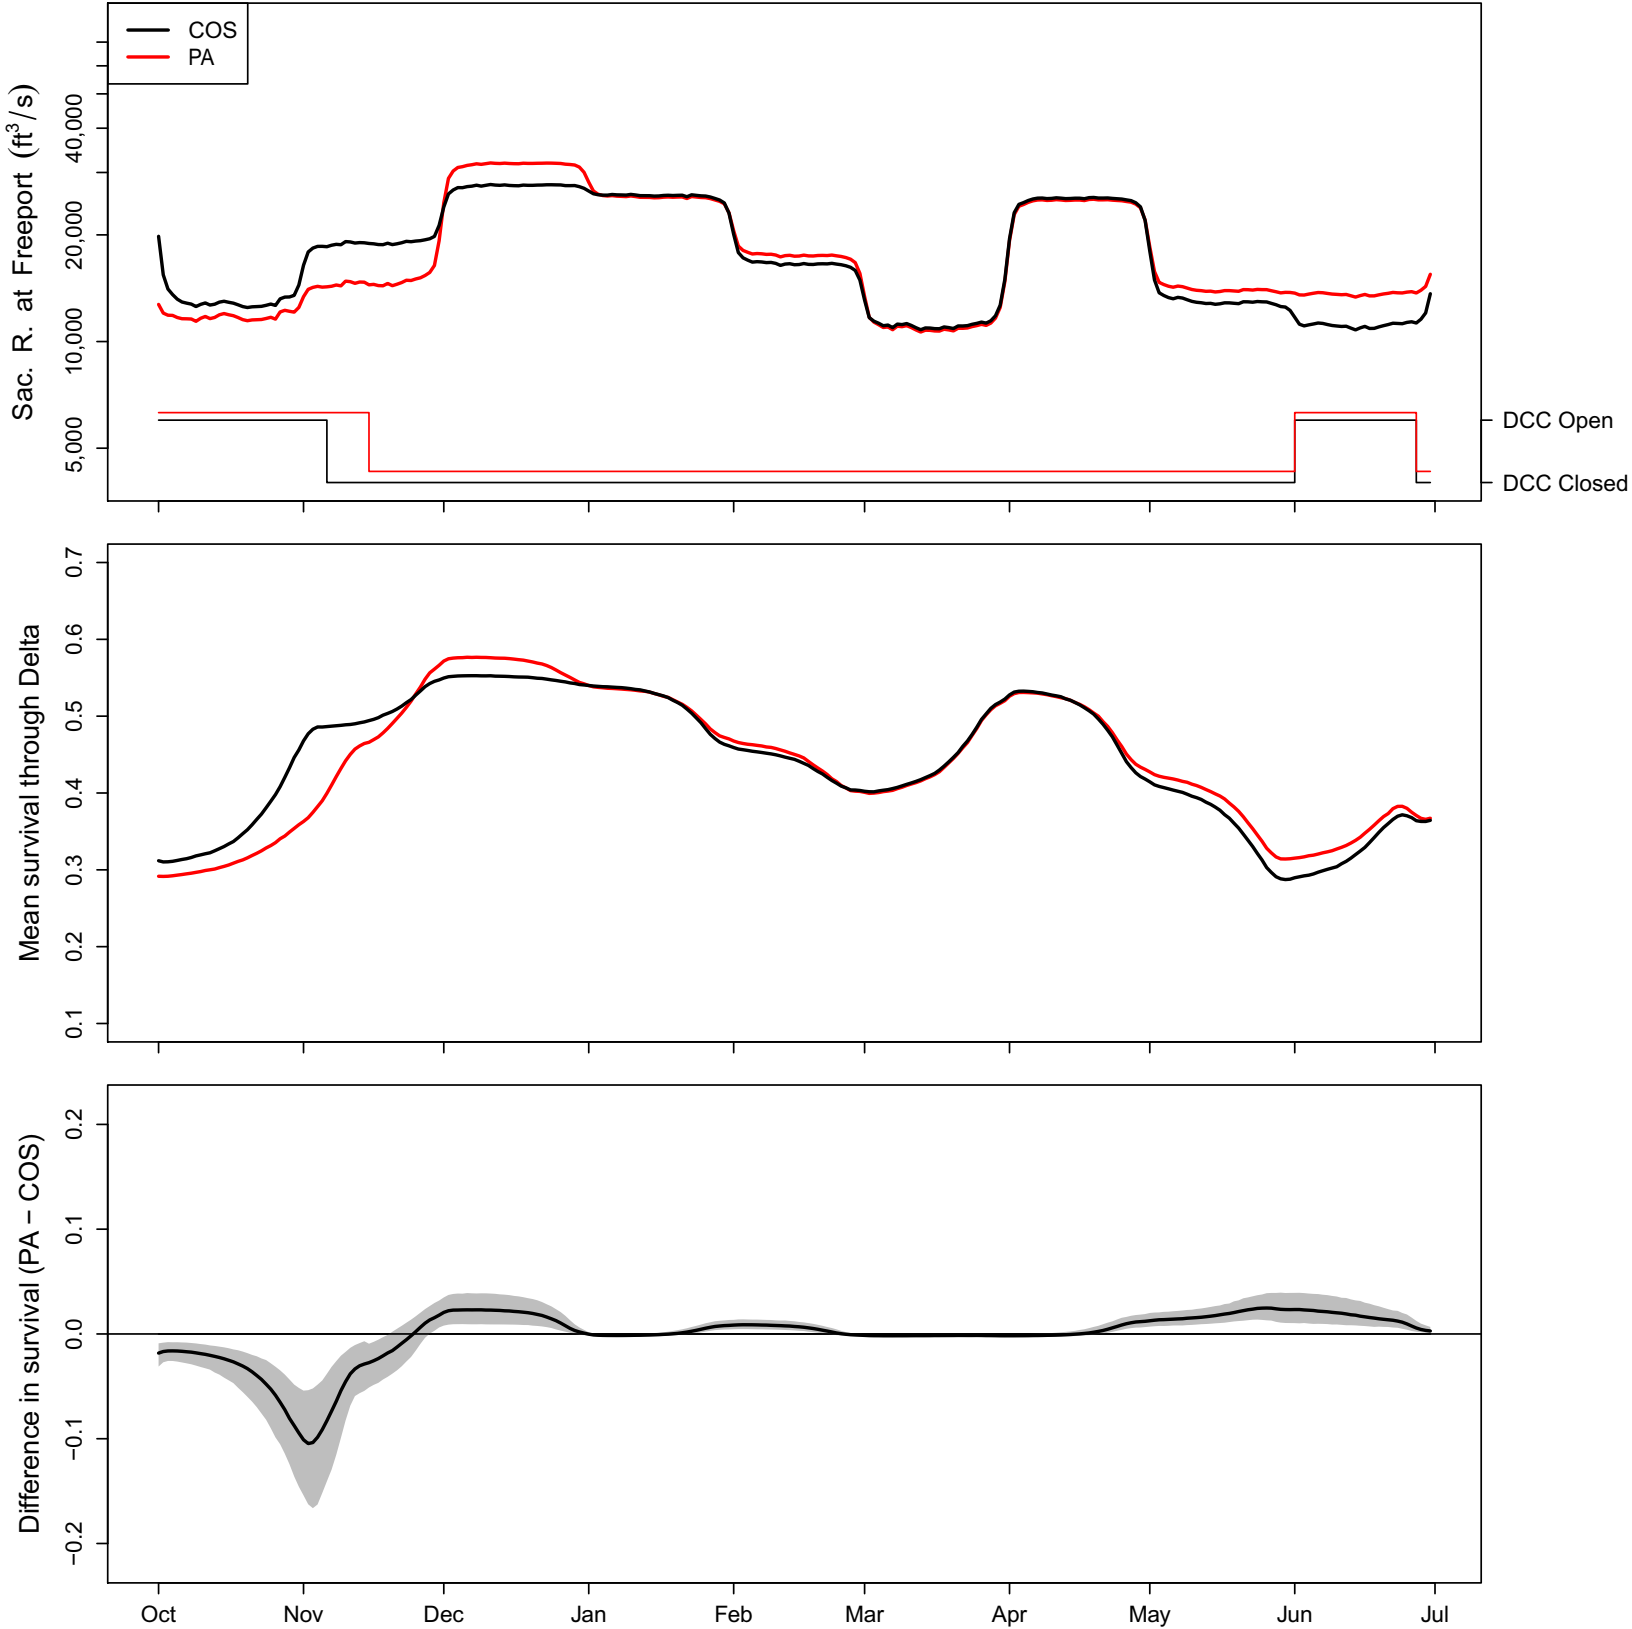

**Appendix 1. Simulated Daily Survival by Year, Continuing Operations Compared to
Proposed Action Scenarios, 1922–2003**

1922 (WY type = AN)

1923 (WY type = BN)

1924 (WY type = C)

1925 (WY type = D)

1926 (WY type = D)

1927 (WY type = W)

1928 (WY type = AN)

1929 (WY type = C)

1930 (WY type = D)

1931 (WY type = C)

1932 (WY type = D)

1933 (WY type = C)

1934 (WY type = C)

1935 (WY type = BN)

1936 (WY type = BN)

1937 (WY type = BN)

1938 (WY type = W)

1939 (WY type = D)

1940 (WY type = AN)

1941 (WY type = W)

1942 (WY type = W)