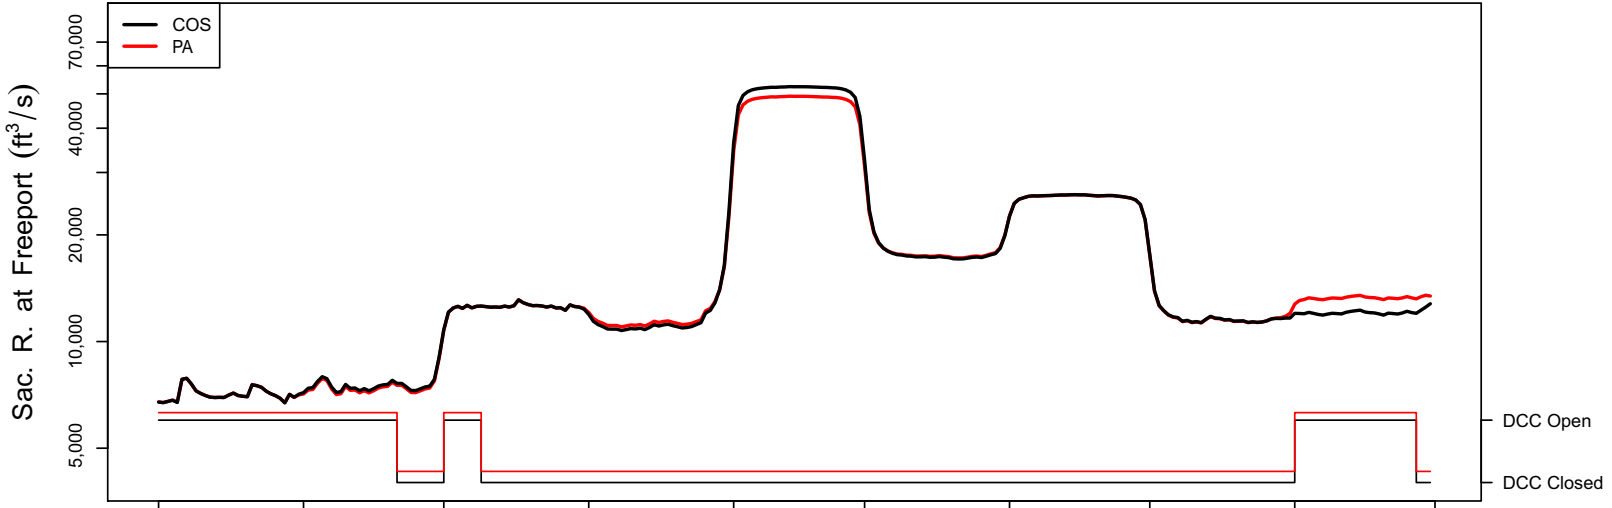

1925 (WY type = D)

Oct 01   Nov 01   Dec 01   Jan 01   Feb 01   Mar 01   Apr 01   May 01   Jun 01