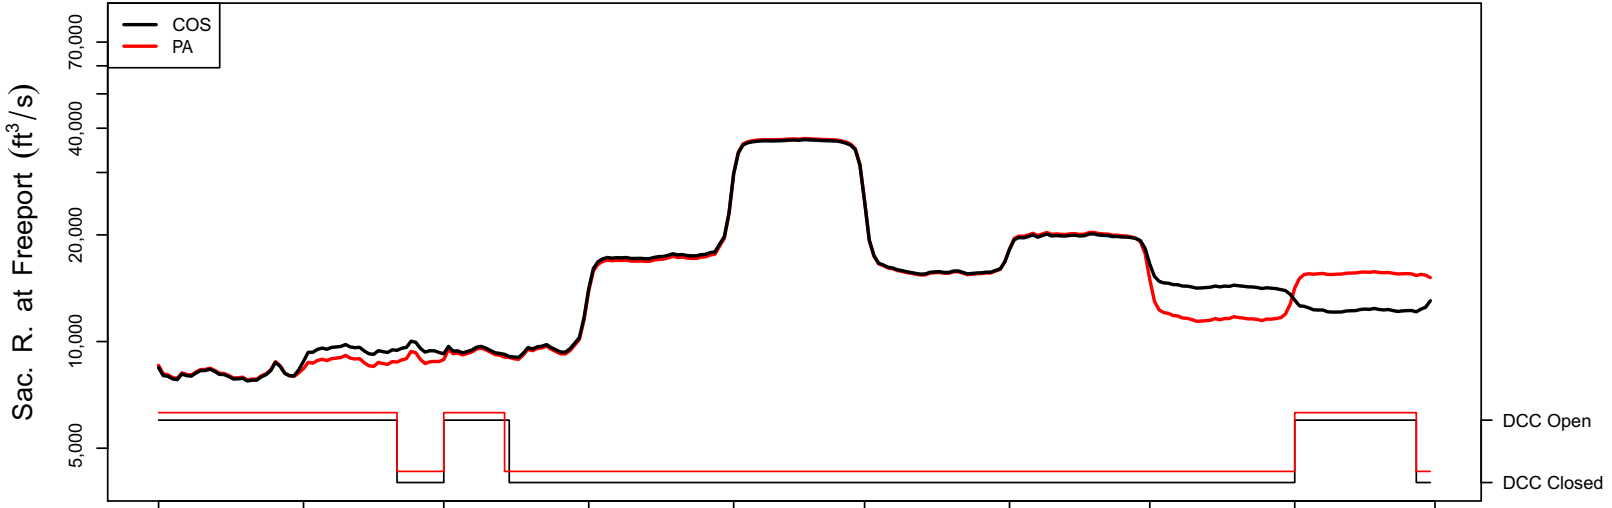

1926 (WY type = D)

Oct 01   Nov 01   Dec 01   Jan 01   Feb 01   Mar 01   Apr 01   May 01   Jun 01