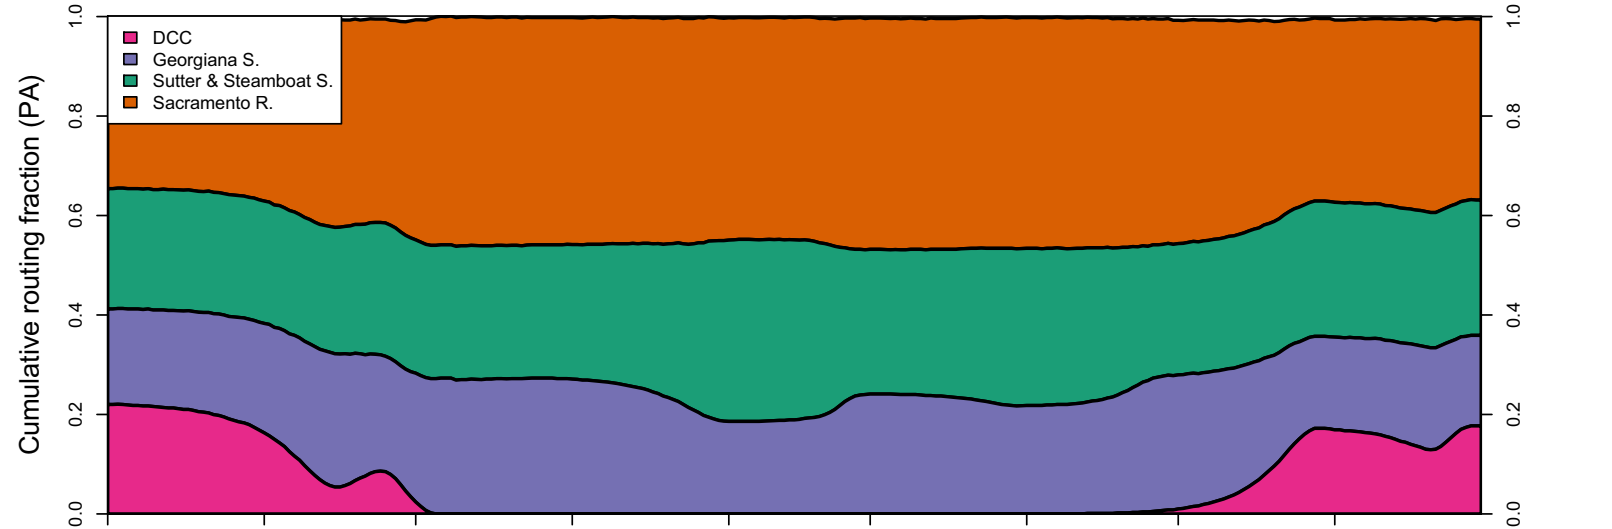

1925 (WY type = D)

Oct 01   Nov 01   Dec 01   Jan 01   Feb 01   Mar 01   Apr 01   May 01   Jun 01