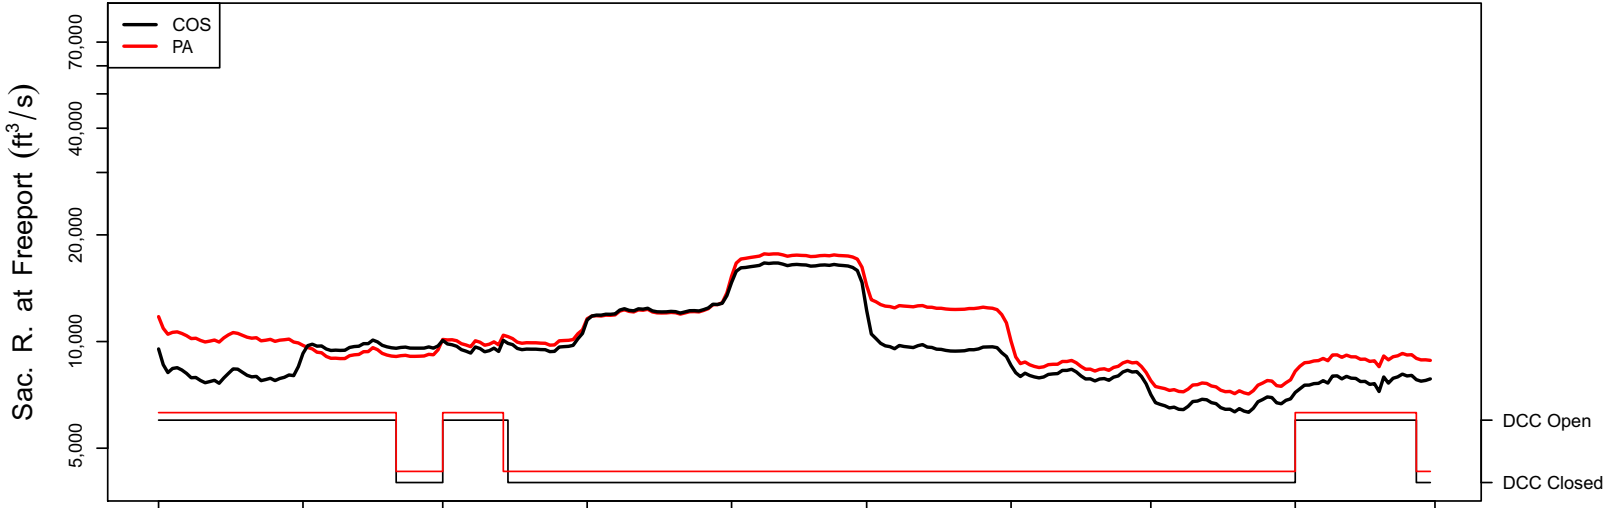

1924 (WY type = C)

Oct 01   Nov 01   Dec 01   Jan 01   Feb 01   Mar 01   Apr 01   May 01   Jun 01   Jul 01