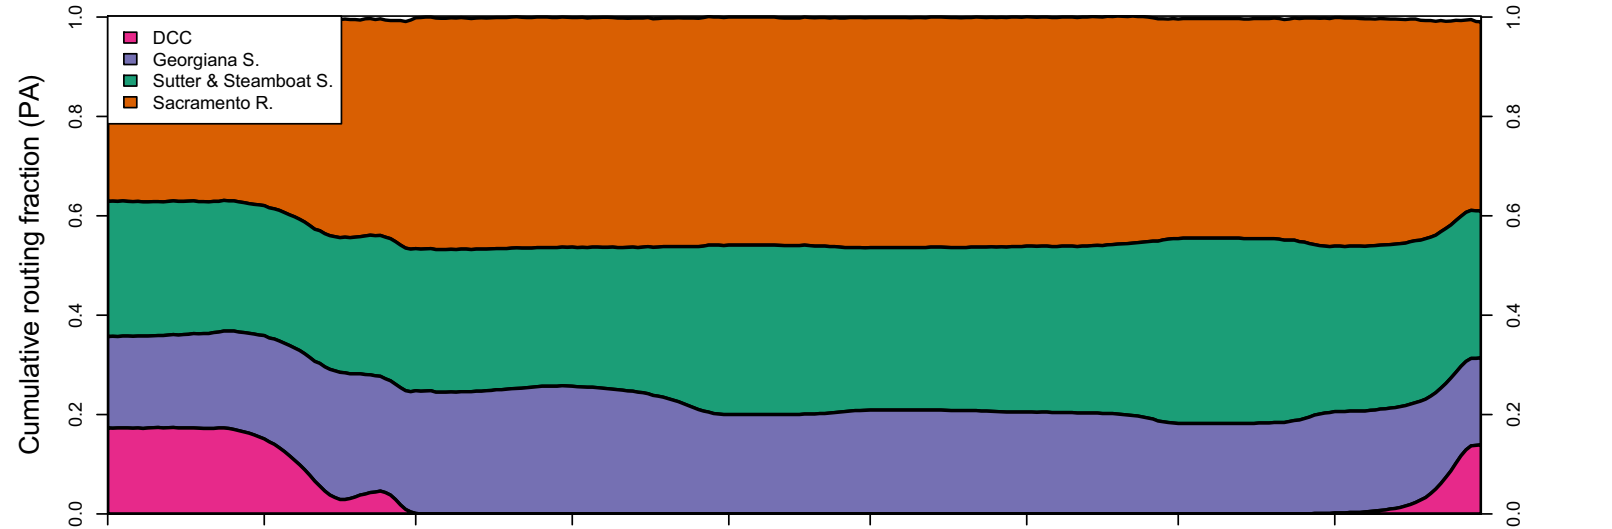

**Appendix 3. Simulated Daily Routing by Year, Continuing Operations Compared to  
Proposed Action Scenarios, 1922–2003**

1922 (WY type = AN)

Oct 01    Nov 01    Dec 01    Jan 01    Feb 01    Mar 01    Apr 01    May 01    Jun 01