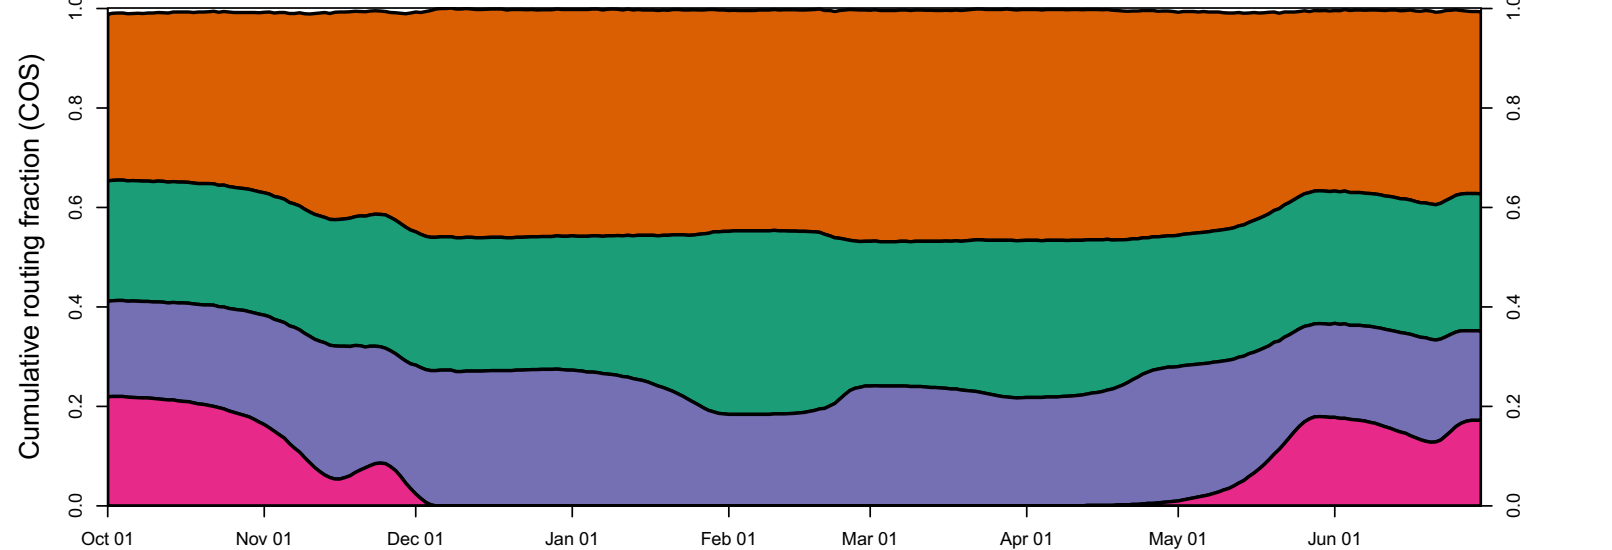

1925 (WY type = D)

Oct 01   Nov 01   Dec 01   Jan 01   Feb 01   Mar 01   Apr 01   May 01   Jun 01