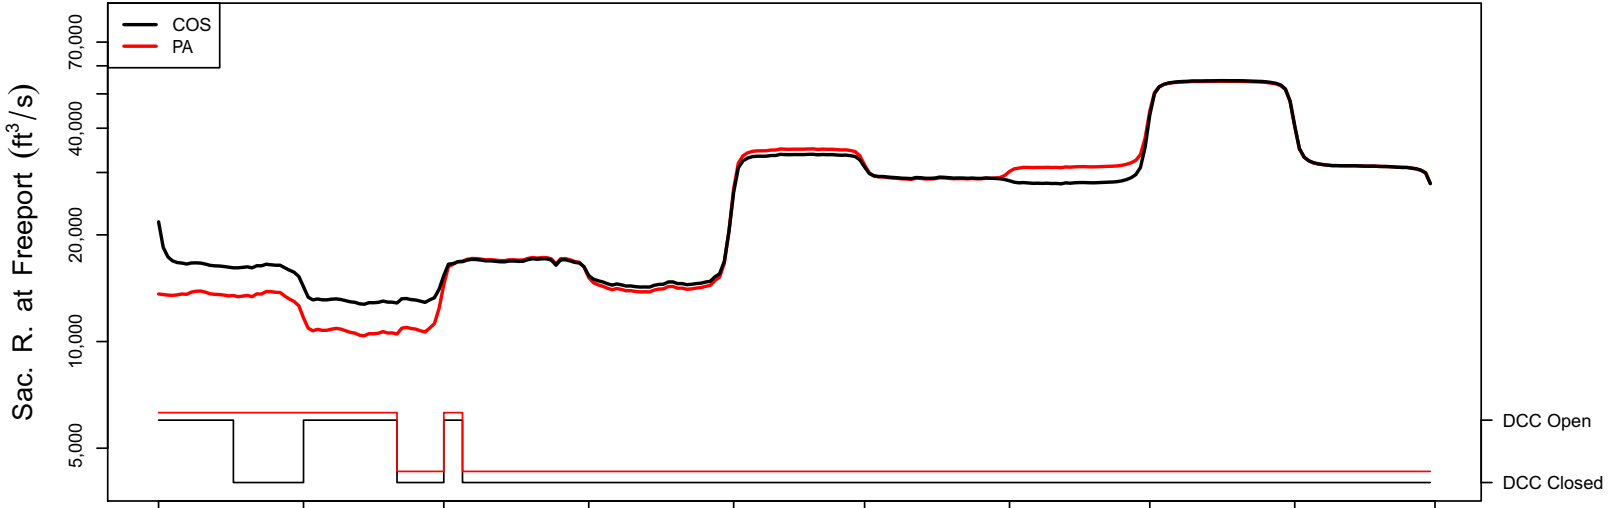

**Appendix 3. Simulated Daily Routing by Year, Continuing Operations Compared to  
Proposed Action Scenarios, 1922–2003**

1922 (WY type = AN)

Oct 01    Nov 01    Dec 01    Jan 01    Feb 01    Mar 01    Apr 01    May 01    Jun 01