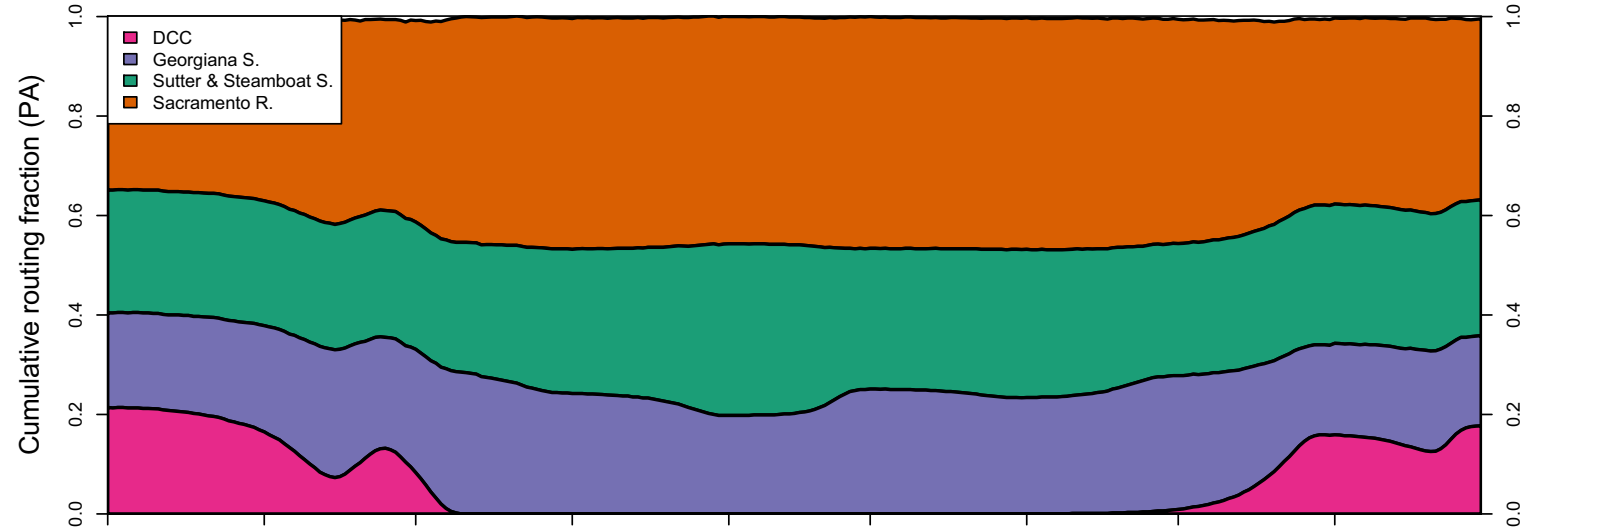

1926 (WY type = D)

Oct 01   Nov 01   Dec 01   Jan 01   Feb 01   Mar 01   Apr 01   May 01   Jun 01