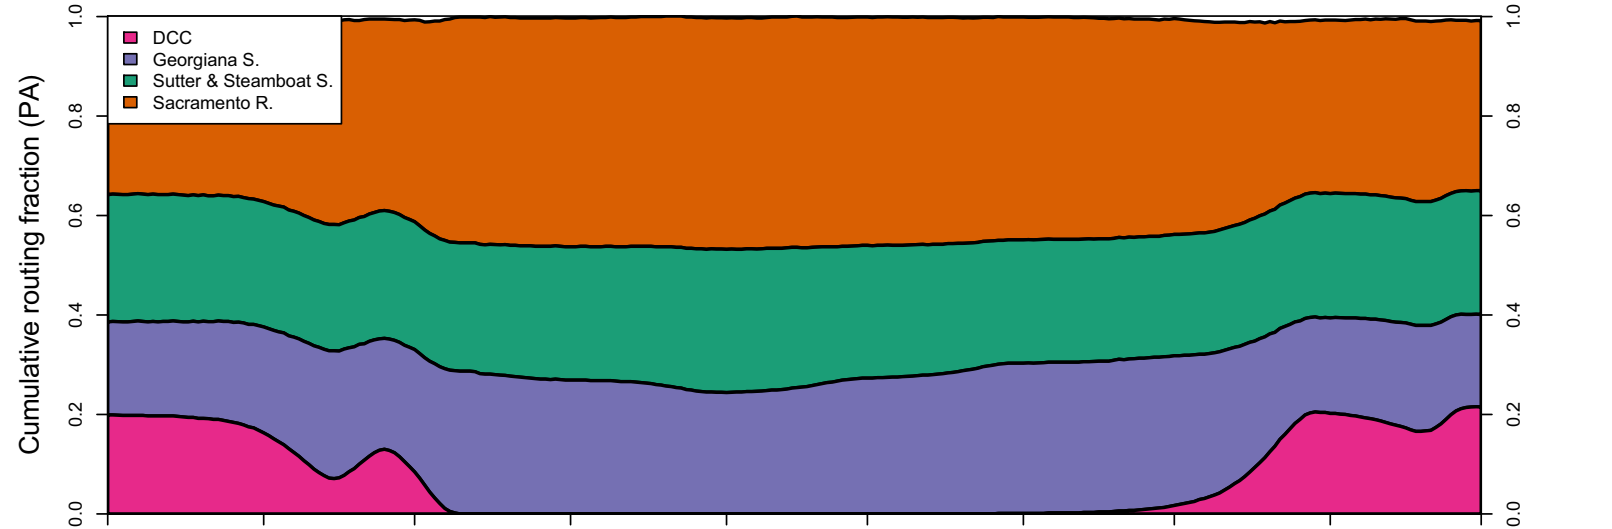

1924 (WY type = C)

Oct 01   Nov 01   Dec 01   Jan 01   Feb 01   Mar 01   Apr 01   May 01   Jun 01   Jul 01