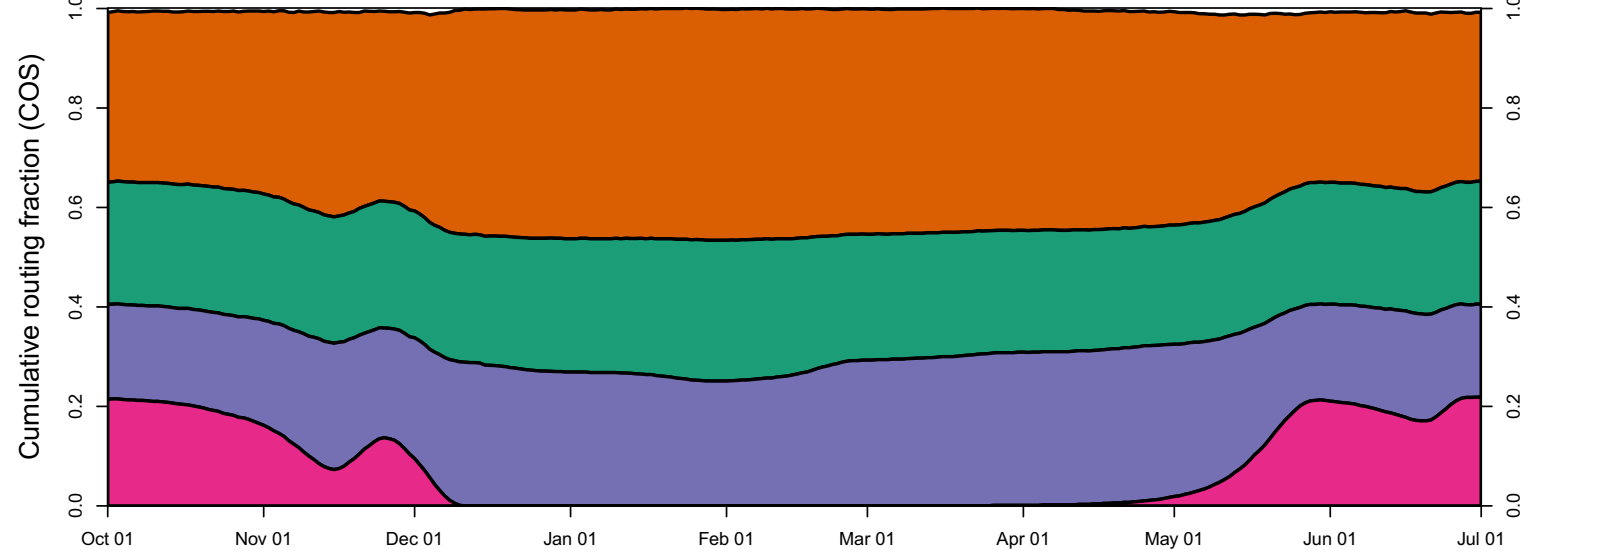

1924 (WY type = C)

Oct 01   Nov 01   Dec 01   Jan 01   Feb 01   Mar 01   Apr 01   May 01   Jun 01   Jul 01