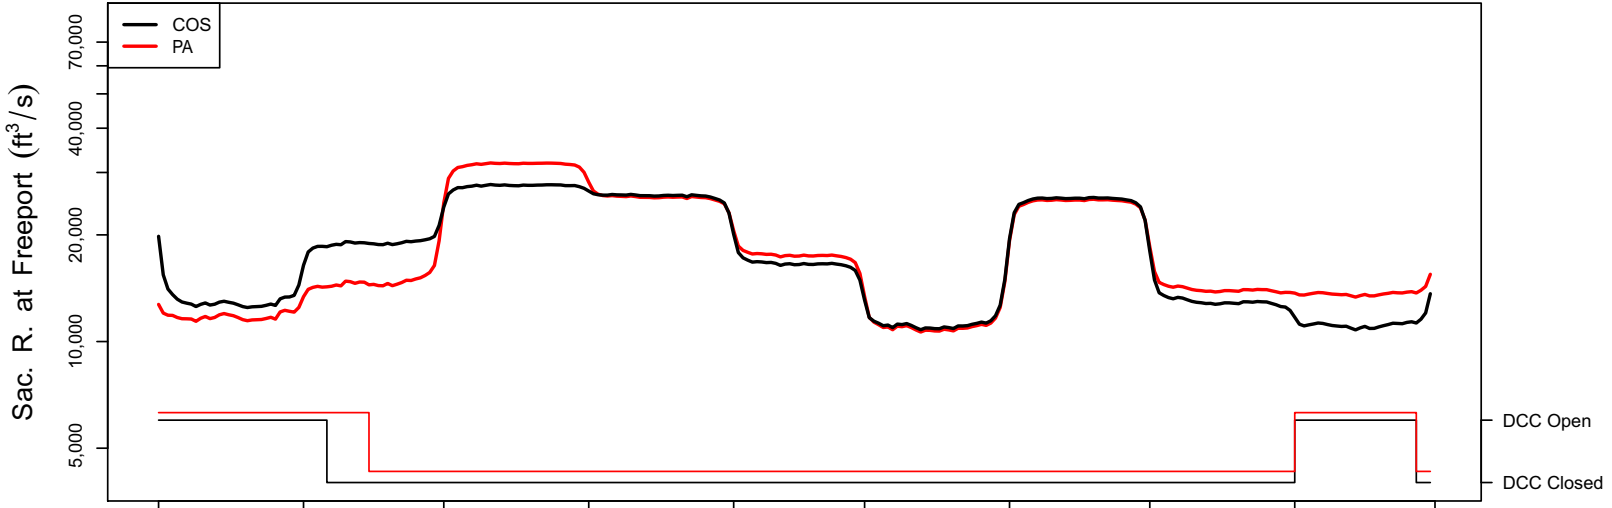

1923 (WY type = BN)

Oct 01   Nov 01   Dec 01   Jan 01   Feb 01   Mar 01   Apr 01   May 01   Jun 01