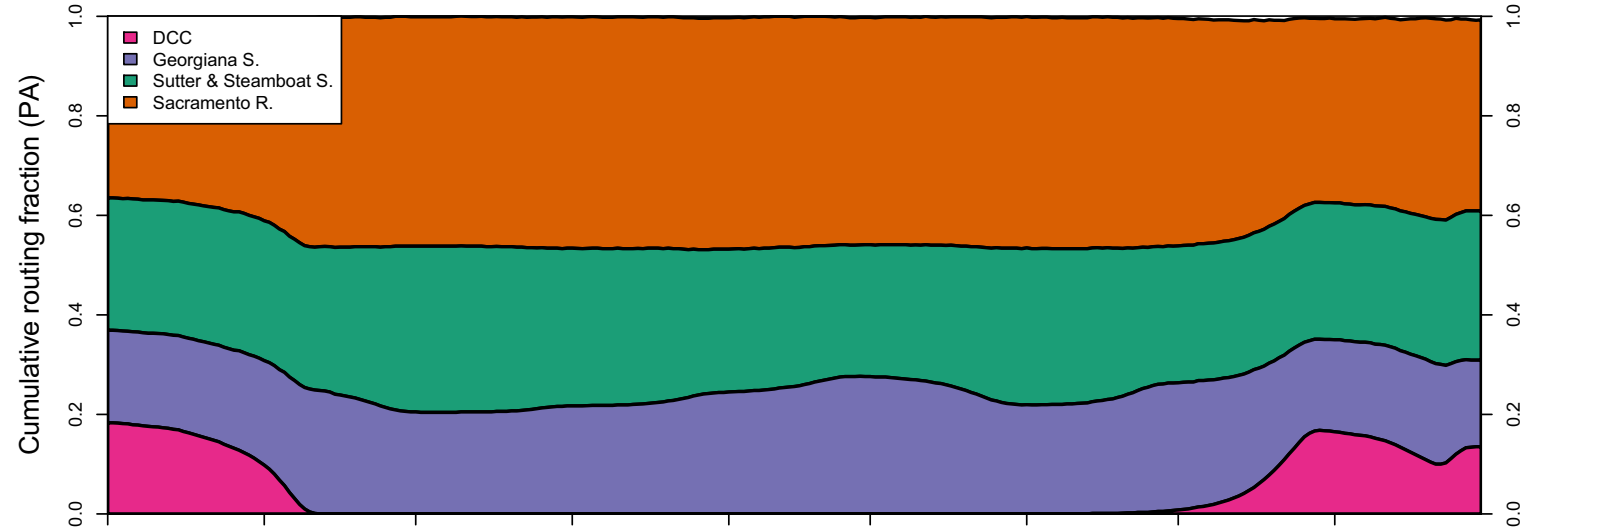

1923 (WY type = BN)

Oct 01   Nov 01   Dec 01   Jan 01   Feb 01   Mar 01   Apr 01   May 01   Jun 01