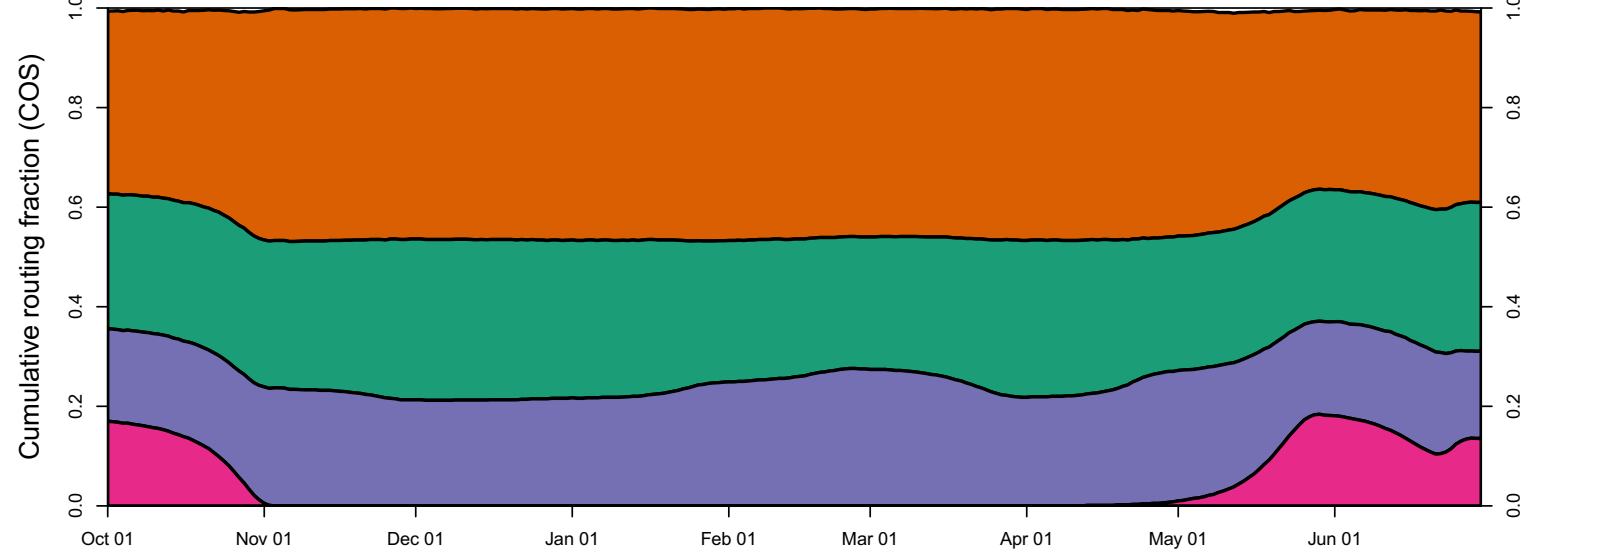

1923 (WY type = BN)

Oct 01   Nov 01   Dec 01   Jan 01   Feb 01   Mar 01   Apr 01   May 01   Jun 01