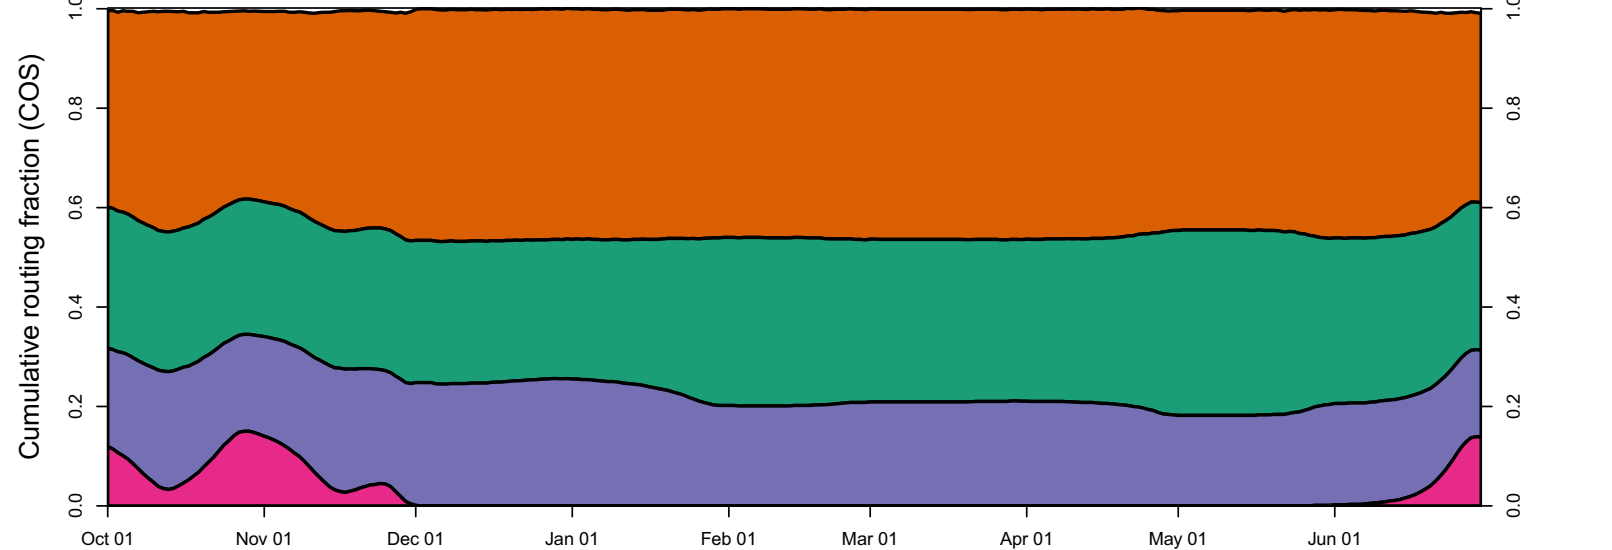

**Appendix 3. Simulated Daily Routing by Year, Continuing Operations Compared to  
Proposed Action Scenarios, 1922–2003**

1922 (WY type = AN)

Oct 01    Nov 01    Dec 01    Jan 01    Feb 01    Mar 01    Apr 01    May 01    Jun 01