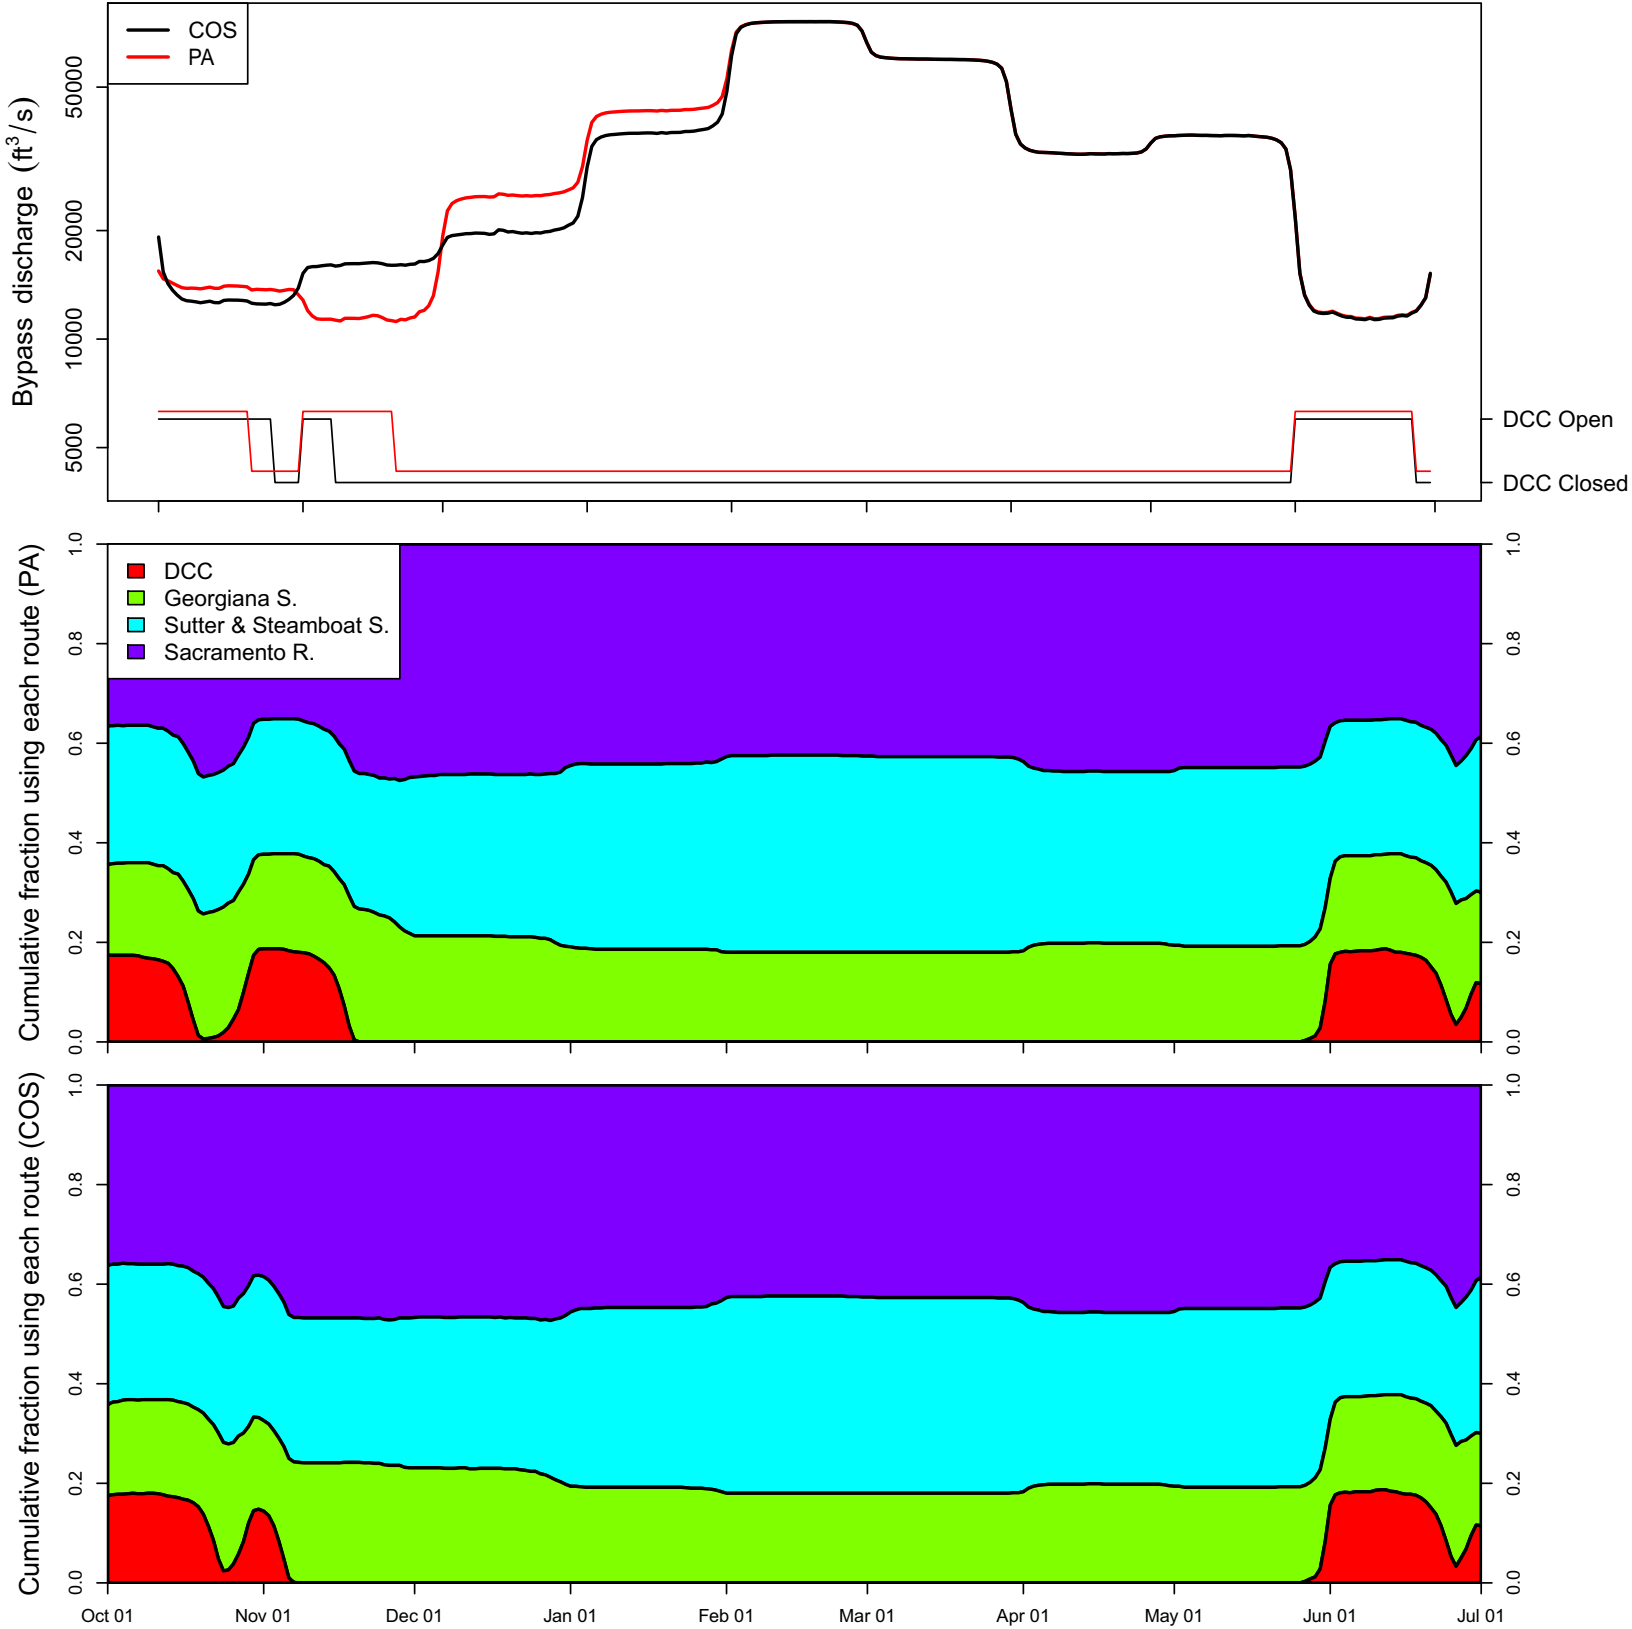

1994 (WY type = C)

Oct 01 Nov 01 Dec 01 Jan 01 Feb 01 Mar 01 Apr 01 May 01 Jun 01

1995 (WY type = W)

Oct 01 Nov 01 Dec 01 Jan 01 Feb 01 Mar 01 Apr 01 May 01 Jun 01

1996 (WY type = W)

1997 (WY type = W)

Oct 01 Nov 01 Dec 01 Jan 01 Feb 01 Mar 01 Apr 01 May 01 Jun 01