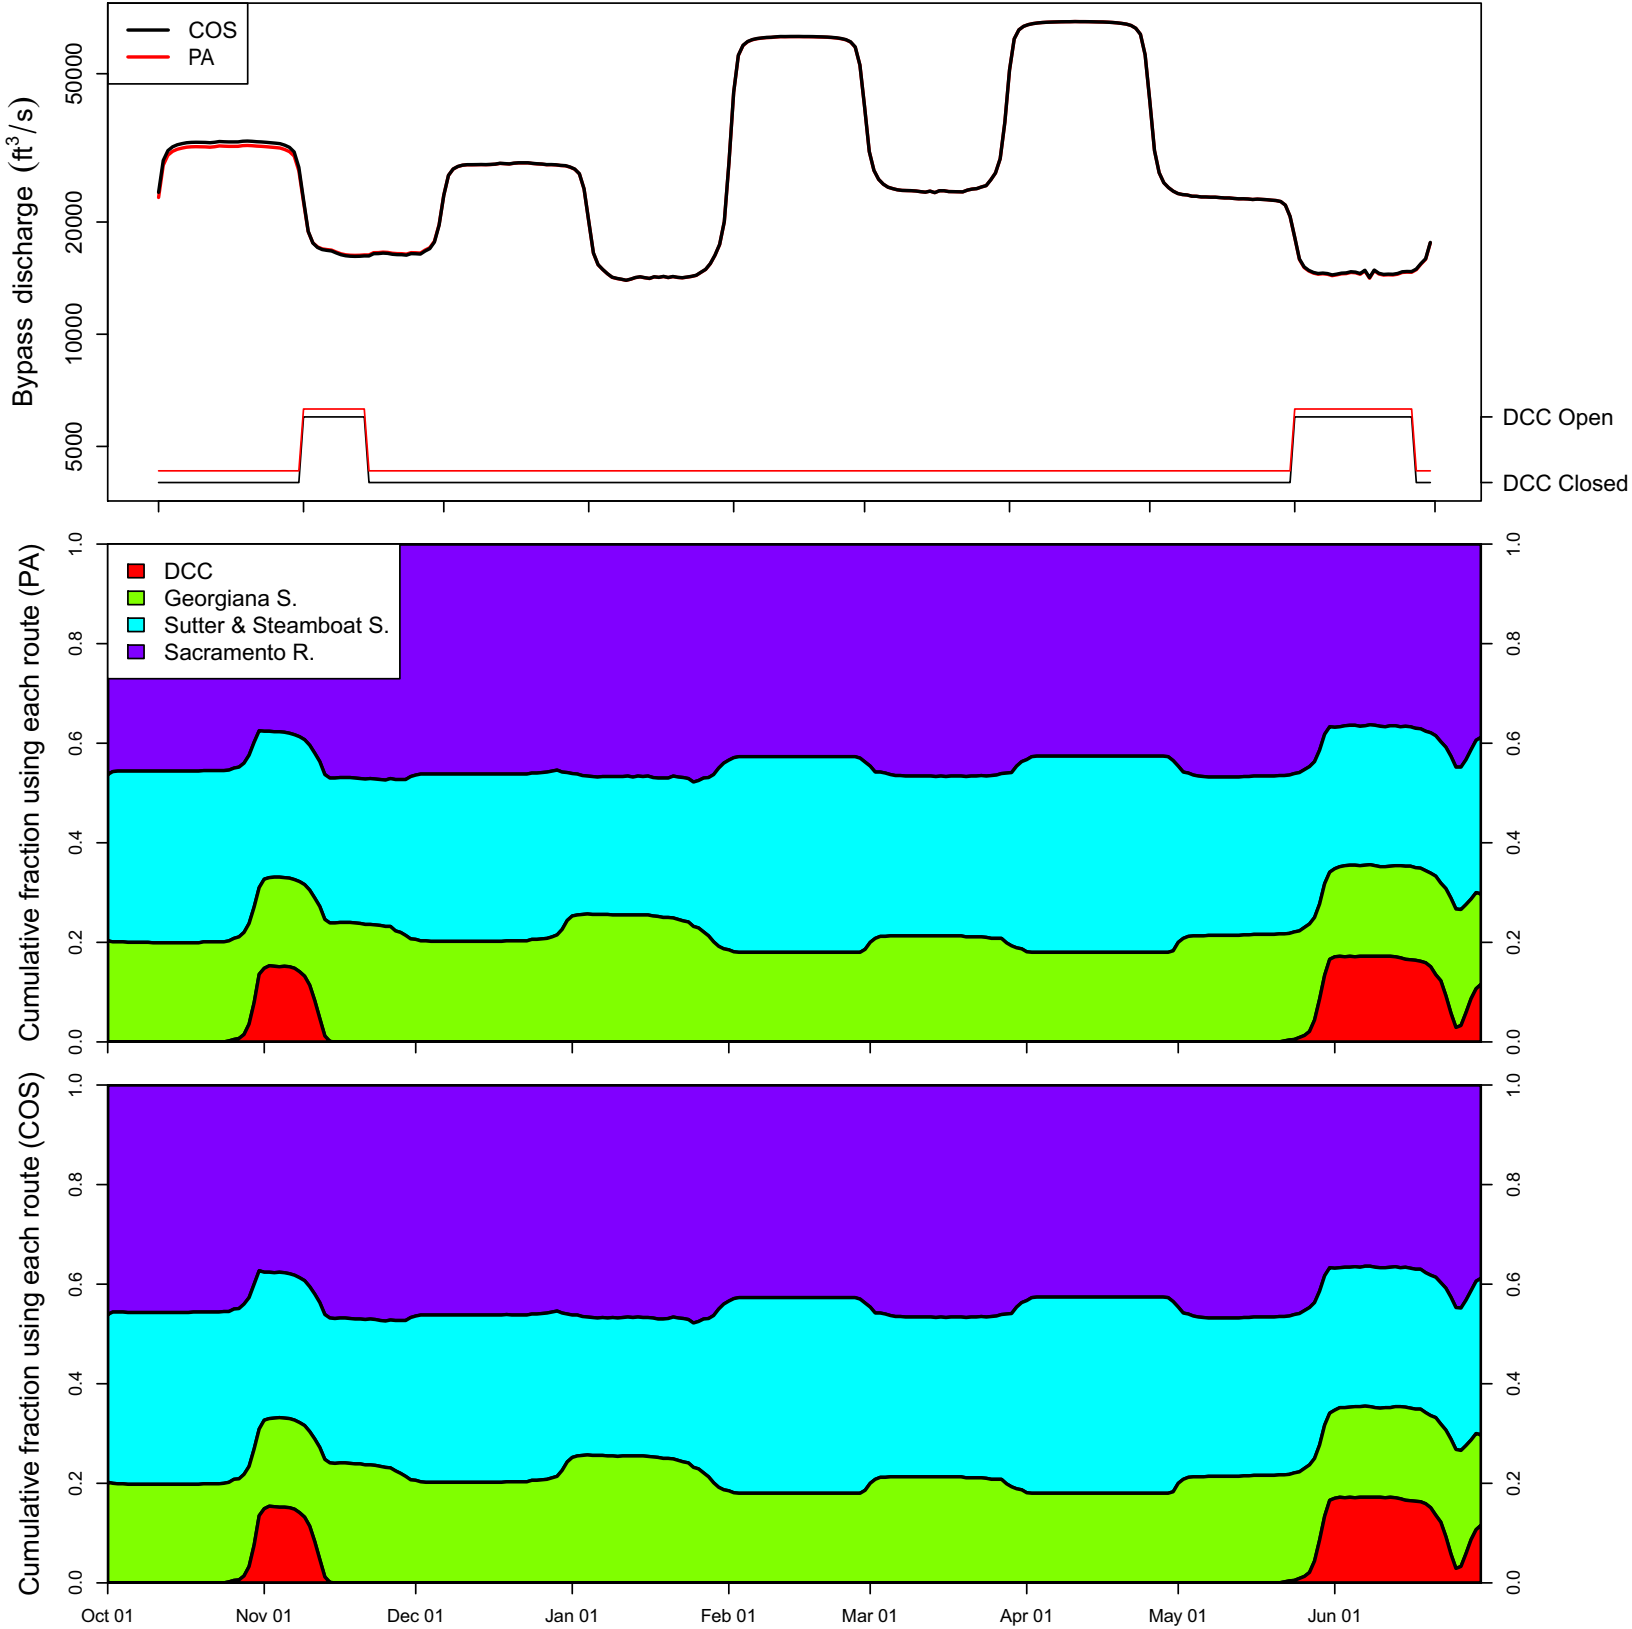

1961 (WY type = D)

Oct 01 Nov 01 Dec 01 Jan 01 Feb 01 Mar 01 Apr 01 May 01 Jun 01

1962 (WY type = BN)

Oct 01 Nov 01 Dec 01 Jan 01 Feb 01 Mar 01 Apr 01 May 01 Jun 01

1963 (WY type = W)

1964 (WY type = D)

Oct 01 Nov 01 Dec 01 Jan 01 Feb 01 Mar 01 Apr 01 May 01 Jun 01 Jul 01