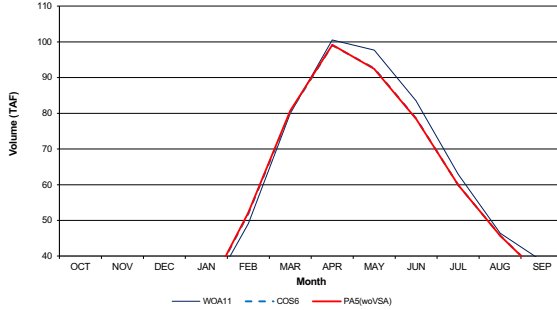

Black Butte Storage / monthly statistics (6-1-16-1b):

Black Butte Storage Averages