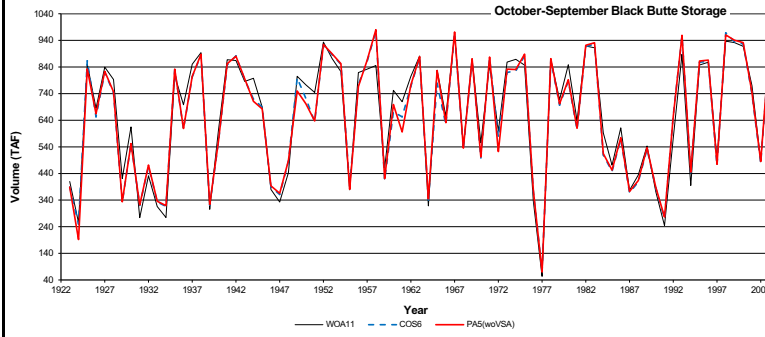

Black Butte Storage / seasonal statistics (6-1-16-1a):

October-September Black Butte Storage (BLACK BUTTE/STORAGE)			
Averages			
Volume (TAF)	Difference from WOA11	Difference from COS	
WOA11	661.9		
COS6	653.3	-8.5	
PA5(woVSA)	653.9	-8.0	0.5

October-September Black Butte Storage Averages