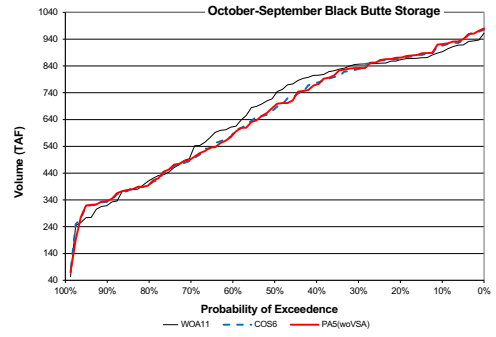

Black Butte Storage / seasonal statistics (6-1-16-1a):

October-September Black Butte Storage (BLACK BUTTE/STORAGE)			
Averages			
Volume (TAF)	Difference from WOA11	Difference from COS	
WOA11	661.9		
COS6	653.3	-8.5	
PA5(woVSA)	653.9	-8.0	0.5

October-September Black Butte Storage Averages