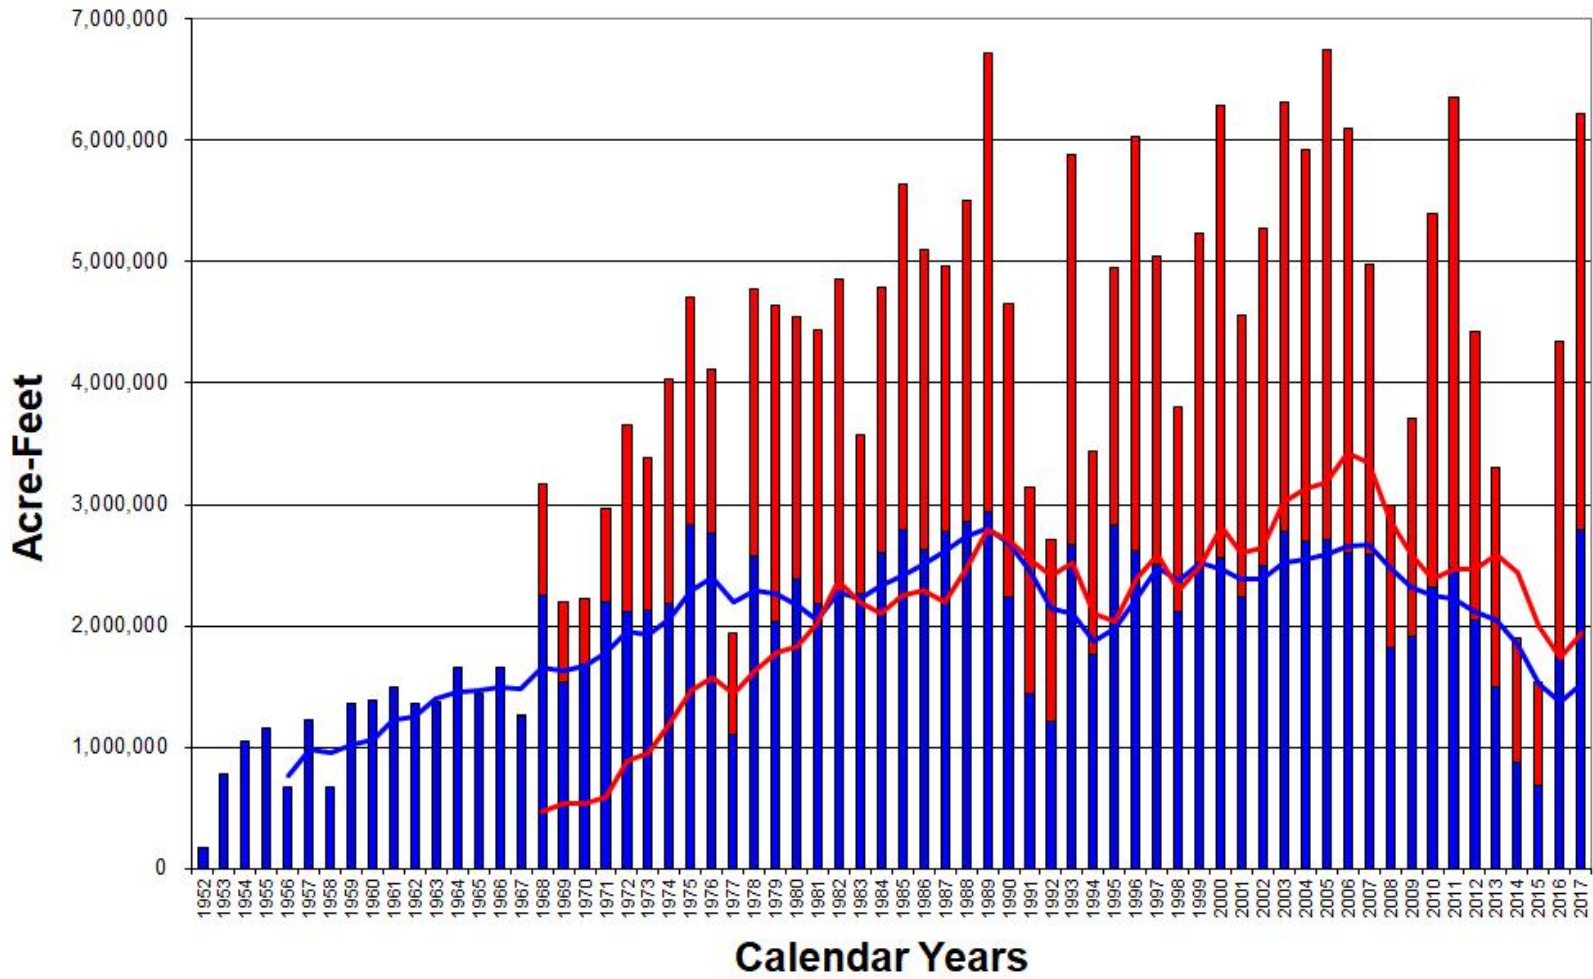

Annual Historical Delta Export Pumping Volumes

■ Jones (Tracy) Exports ■ Banks Exports — Jones Running 5 YR Average — Banks Running 5 YR Average