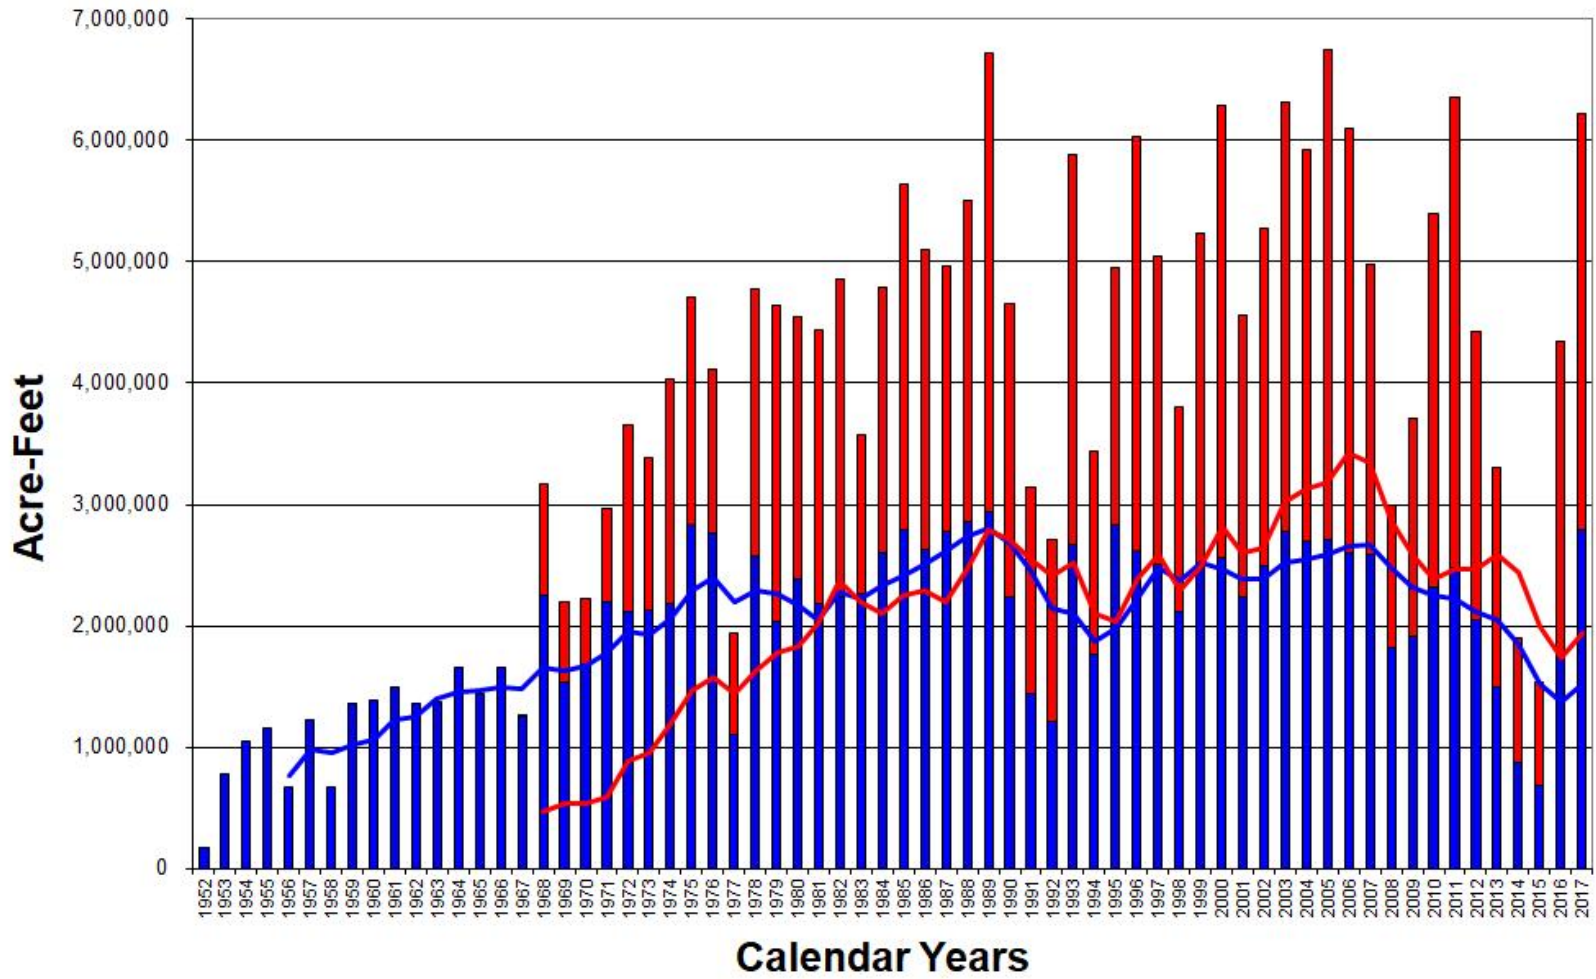

Annual Historical Delta Export Pumping Volumes

■ Jones (Tracy) Exports ■ Banks Exports — Jones Running 5 YR Average — Banks Running 5 YR Average