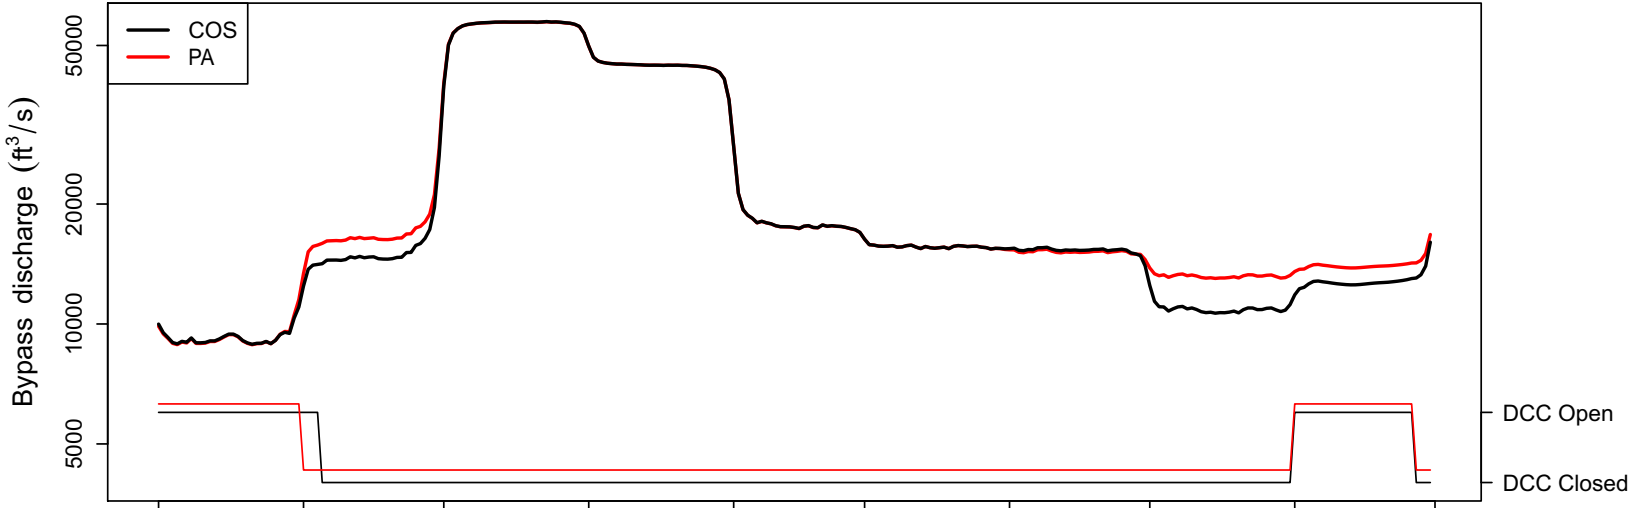

1946 (WY type = BN)

Oct 01   Nov 01   Dec 01   Jan 01   Feb 01   Mar 01   Apr 01   May 01   Jun 01