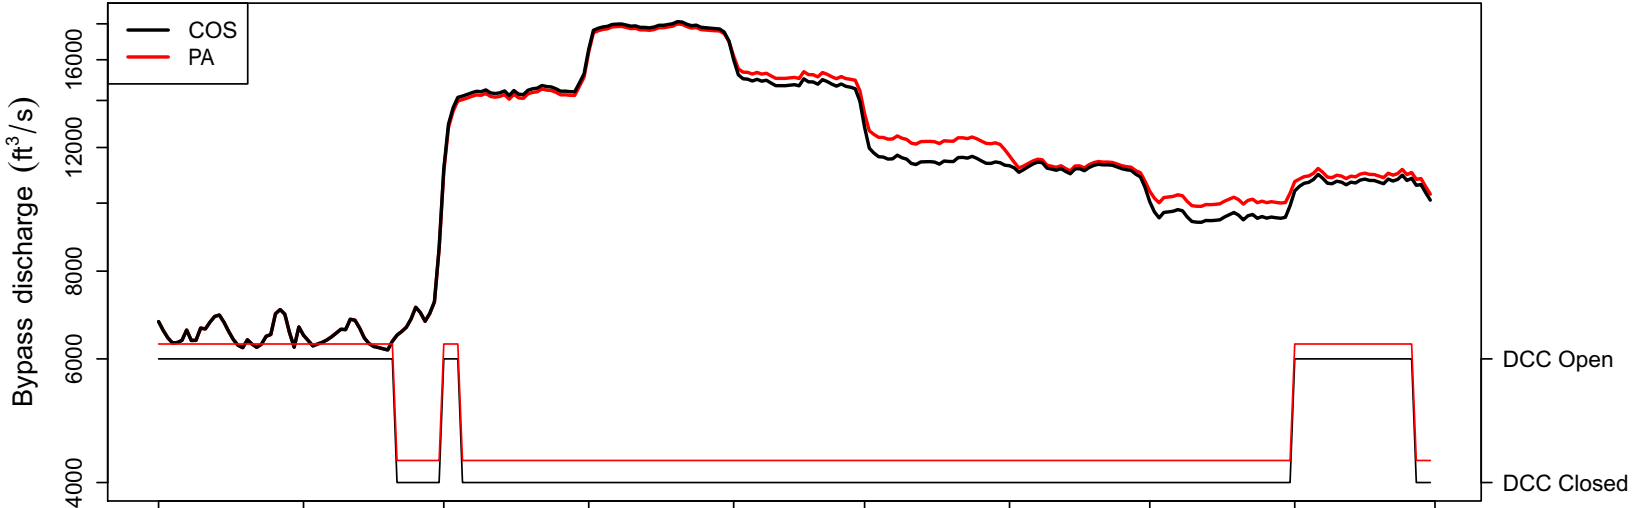

1934 (WY type = C)

Oct 01   Nov 01   Dec 01   Jan 01   Feb 01   Mar 01   Apr 01   May 01   Jun 01