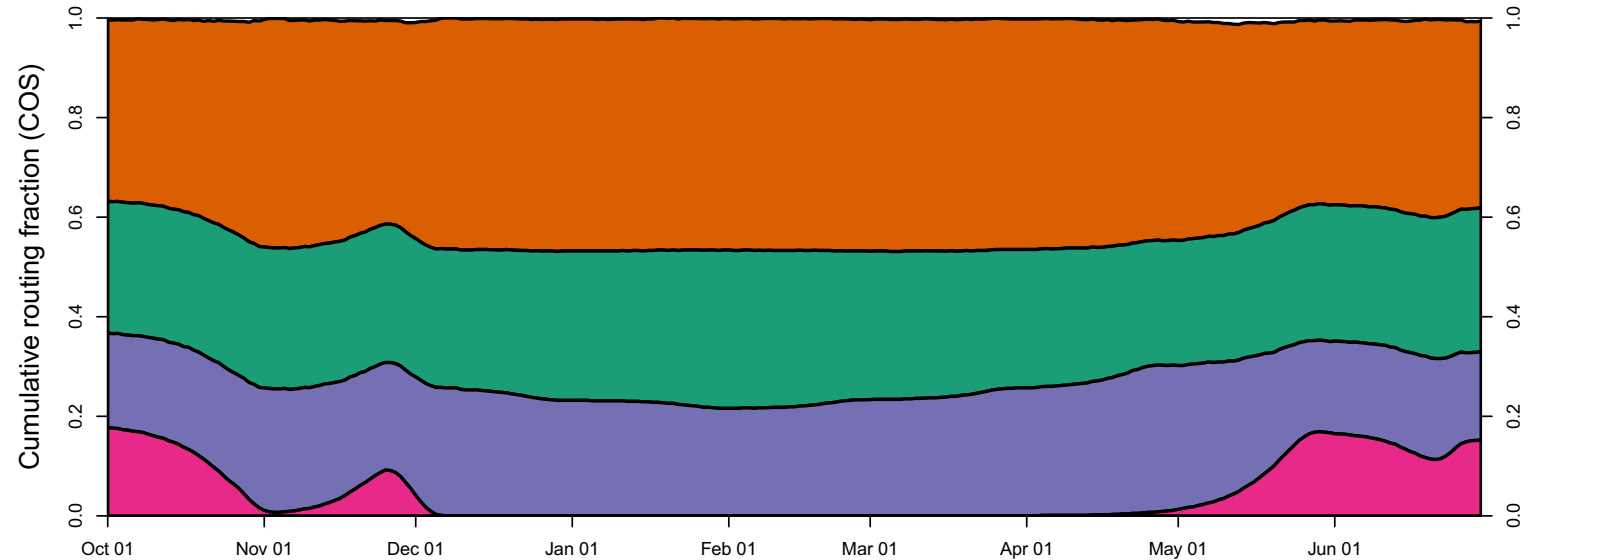

1981 (WY type = D)

Oct 01   Nov 01   Dec 01   Jan 01   Feb 01   Mar 01   Apr 01   May 01   Jun 01