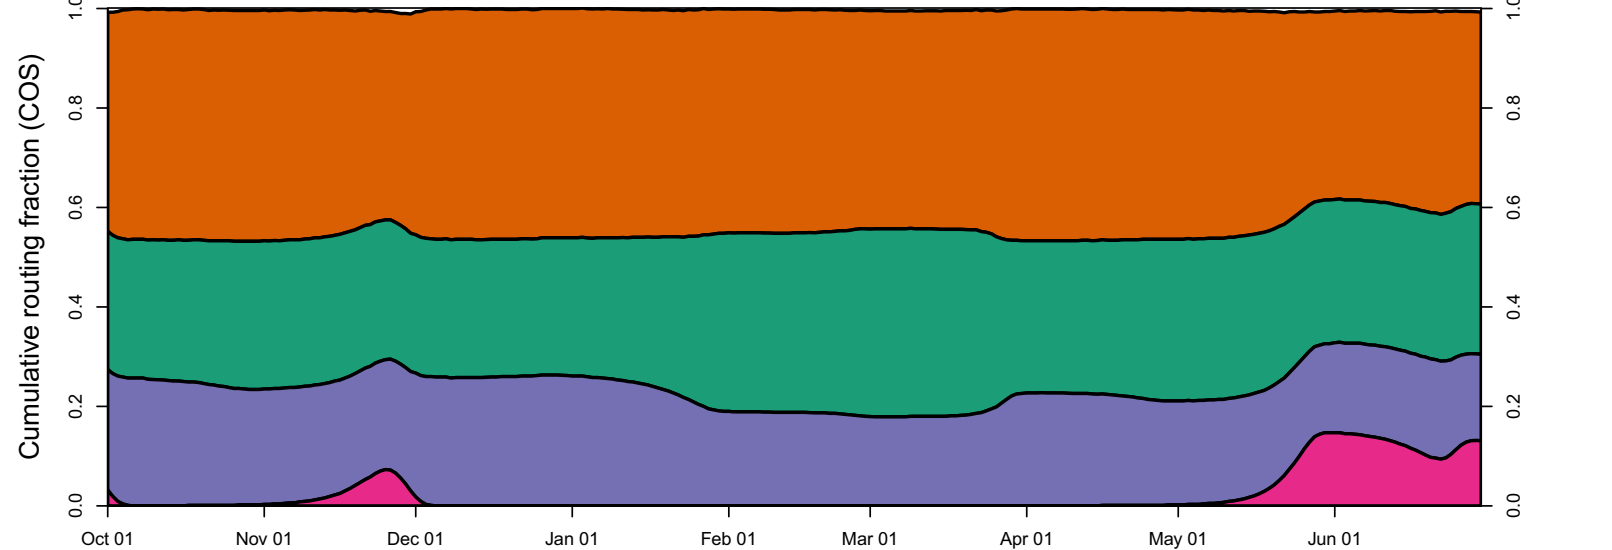

1975 (WY type = W)

Oct 01   Nov 01   Dec 01   Jan 01   Feb 01   Mar 01   Apr 01   May 01   Jun 01