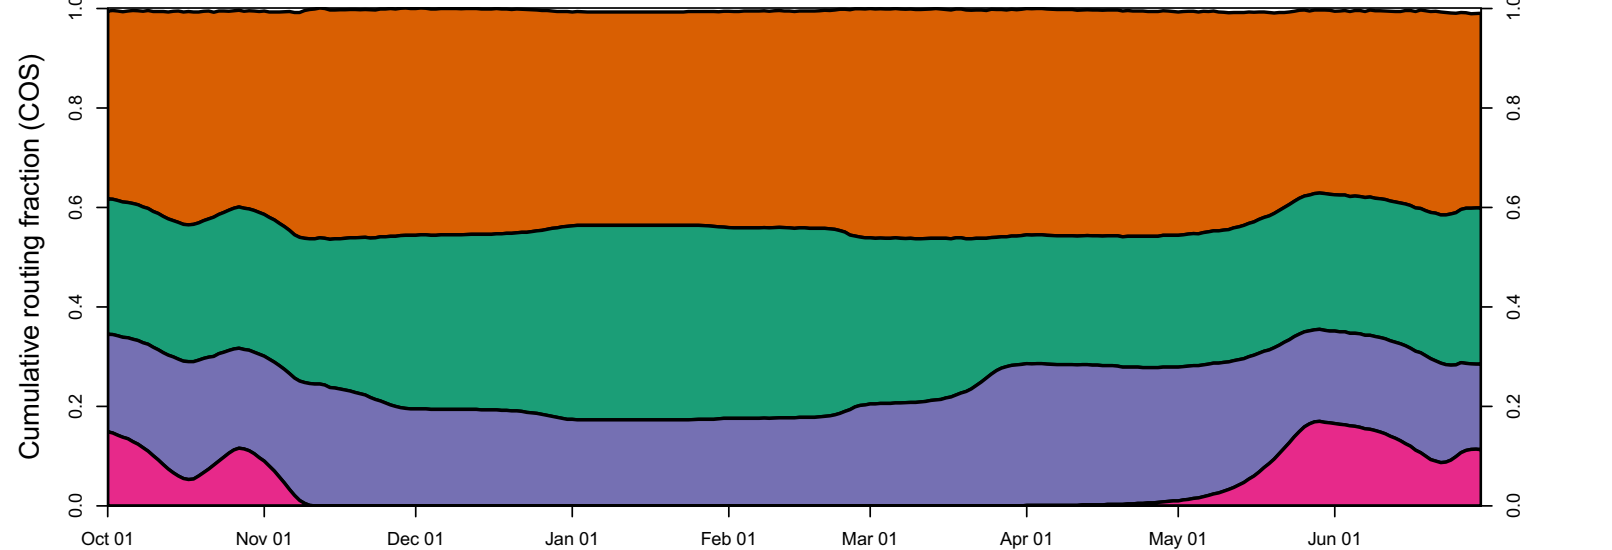

1970 (WY type = W)

Oct 01   Nov 01   Dec 01   Jan 01   Feb 01   Mar 01   Apr 01   May 01   Jun 01