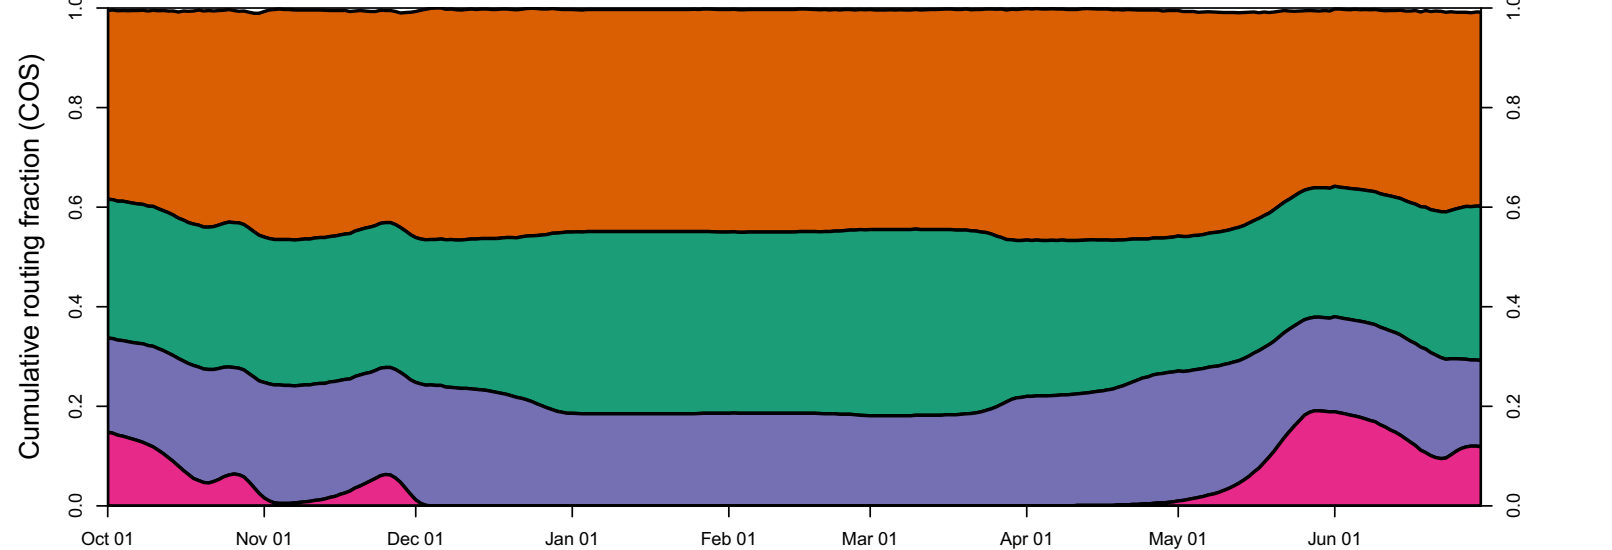

1941 (WY type = W)

Oct 01 Nov 01 Dec 01 Jan 01 Feb 01 Mar 01 Apr 01 May 01 Jun 01

1942 (WY type = W)

Oct 01 Nov 01 Dec 01 Jan 01 Feb 01 Mar 01 Apr 01 May 01 Jun 01

1943 (WY type = W)

1944 (WY type = D)

Oct 01 Nov 01 Dec 01 Jan 01 Feb 01 Mar 01 Apr 01 May 01 Jun 01 Jul 01