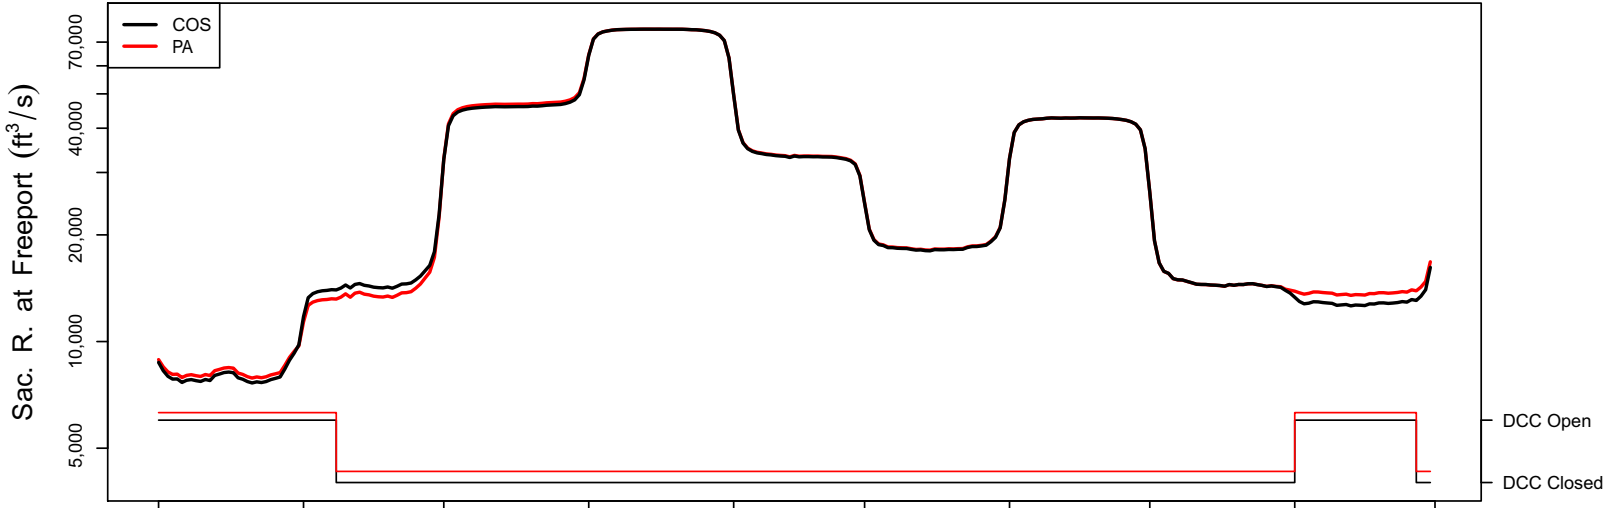

1963 (WY type = W)

Oct 01 Nov 01 Dec 01 Jan 01 Feb 01 Mar 01 Apr 01 May 01 Jun 01

1964 (WY type = D)

Oct 01 Nov 01 Dec 01 Jan 01 Feb 01 Mar 01 Apr 01 May 01 Jun 01 Jul 01

1965 (WY type = W)

Oct 01 Nov 01 Dec 01 Jan 01 Feb 01 Mar 01 Apr 01 May 01 Jun 01