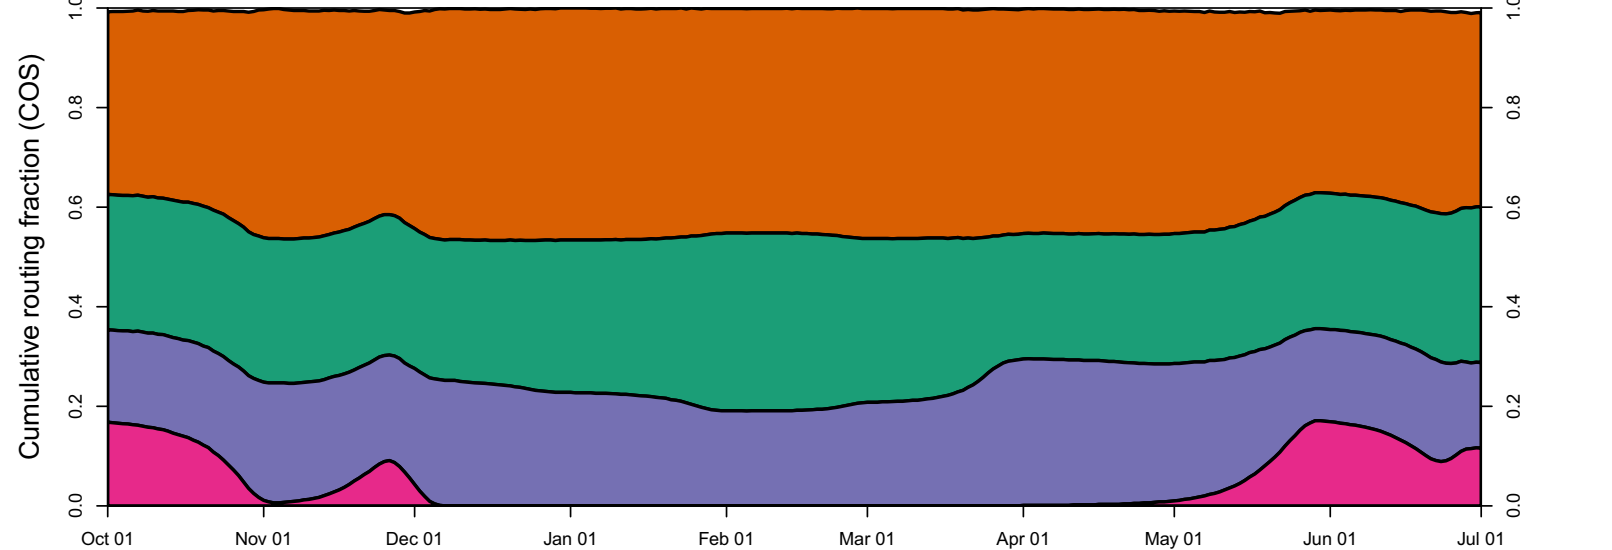

1966 (WY type = BN)

Oct 01 Nov 01 Dec 01 Jan 01 Feb 01 Mar 01 Apr 01 May 01 Jun 01

1967 (WY type = W)

Oct 01 Nov 01 Dec 01 Jan 01 Feb 01 Mar 01 Apr 01 May 01 Jun 01

1968 (WY type = BN)

Oct 01 Nov 01 Dec 01 Jan 01 Feb 01 Mar 01 Apr 01 May 01 Jun 01 Jul 01