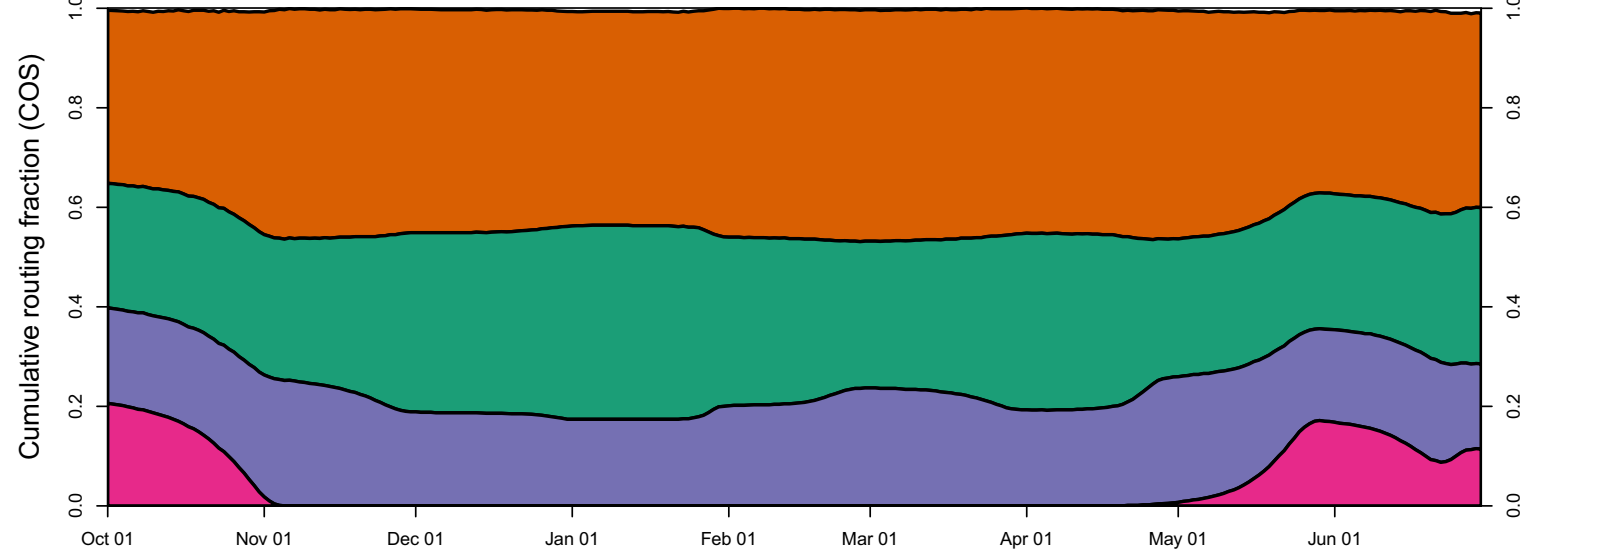

1963 (WY type = W)

Oct 01 Nov 01 Dec 01 Jan 01 Feb 01 Mar 01 Apr 01 May 01 Jun 01

1964 (WY type = D)

Oct 01 Nov 01 Dec 01 Jan 01 Feb 01 Mar 01 Apr 01 May 01 Jun 01 Jul 01

1965 (WY type = W)

Oct 01 Nov 01 Dec 01 Jan 01 Feb 01 Mar 01 Apr 01 May 01 Jun 01