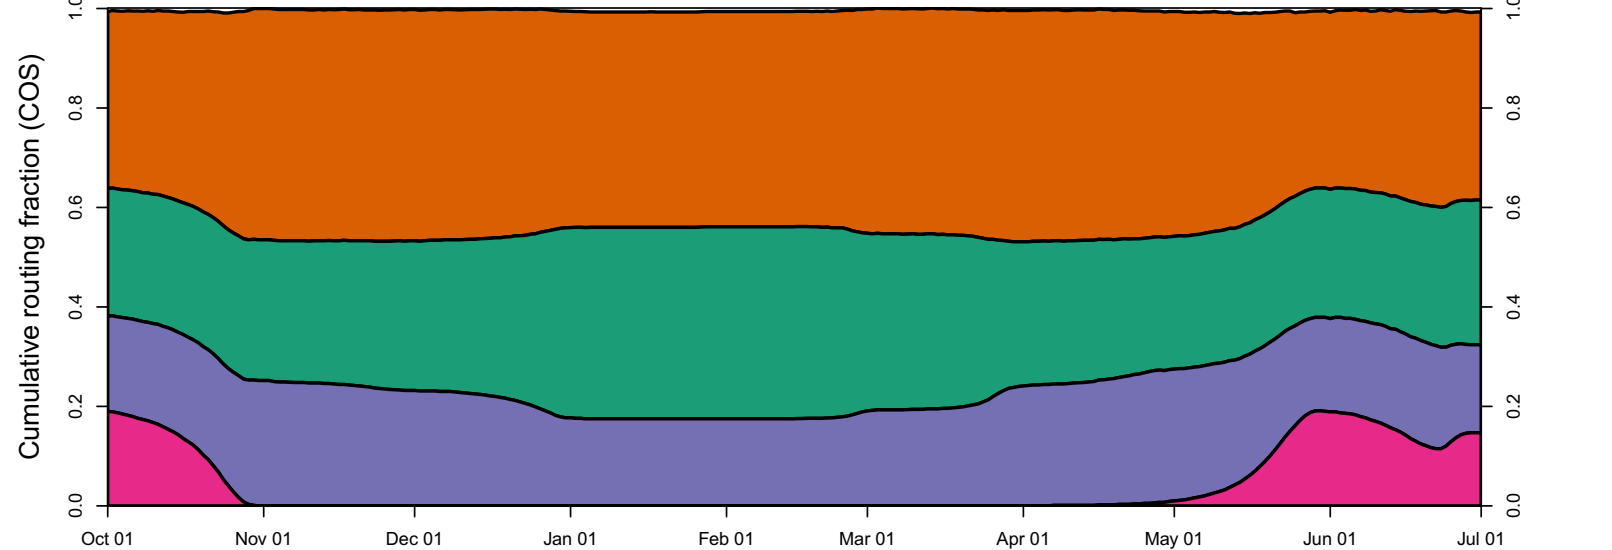

1978 (WY type = AN)

Oct 01 Nov 01 Dec 01 Jan 01 Feb 01 Mar 01 Apr 01 May 01 Jun 01

1979 (WY type = BN)

Oct 01 Nov 01 Dec 01 Jan 01 Feb 01 Mar 01 Apr 01 May 01 Jun 01

1980 (WY type = AN)

Oct 01 Nov 01 Dec 01 Jan 01 Feb 01 Mar 01 Apr 01 May 01 Jun 01 Jul 01