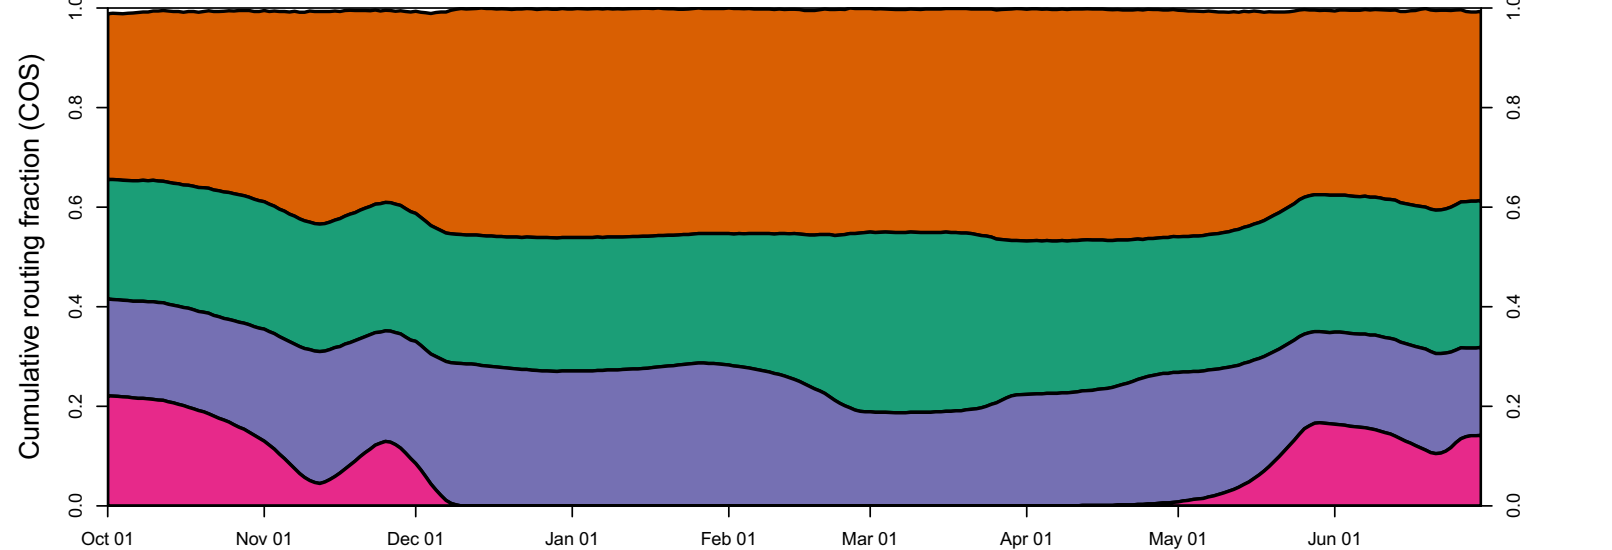

1987 (WY type = D)

Oct 01 Nov 01 Dec 01 Jan 01 Feb 01 Mar 01 Apr 01 May 01 Jun 01

1988 (WY type = C)

Oct 01 Nov 01 Dec 01 Jan 01 Feb 01 Mar 01 Apr 01 May 01 Jun 01 Jul 01

1989 (WY type = D)

Oct 01 Nov 01 Dec 01 Jan 01 Feb 01 Mar 01 Apr 01 May 01 Jun 01