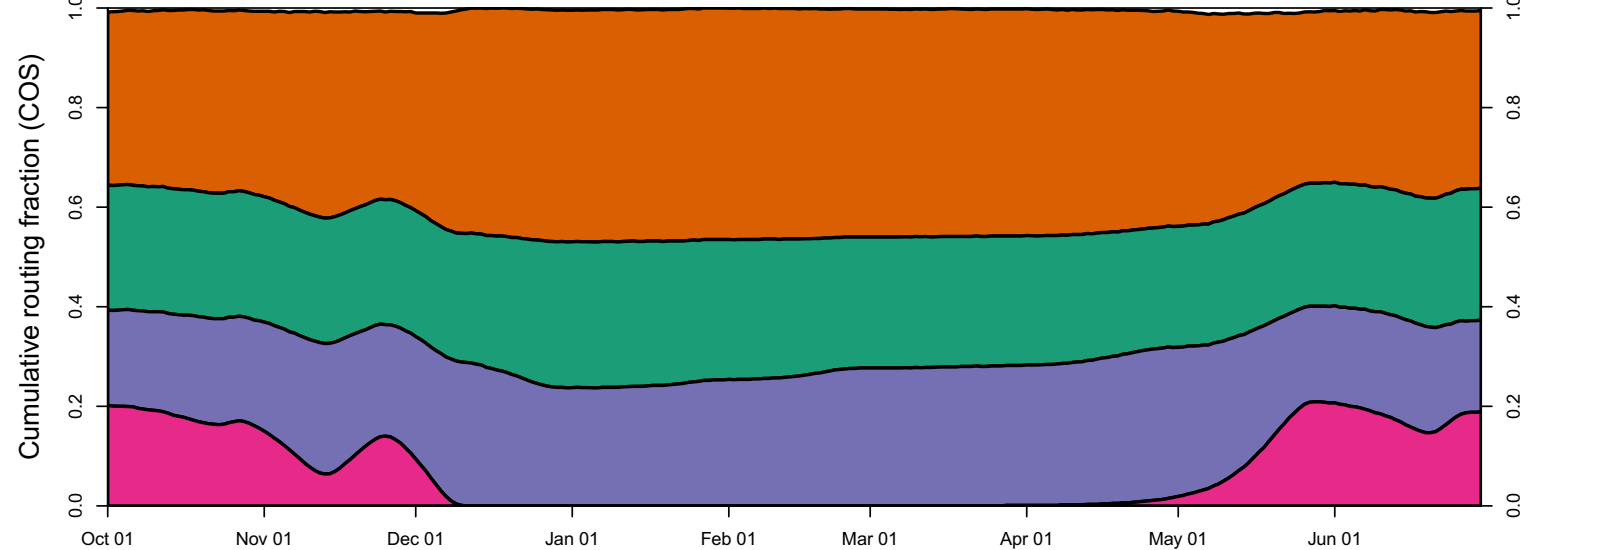

1990 (WY type = C)

Oct 01   Nov 01   Dec 01   Jan 01   Feb 01   Mar 01   Apr 01   May 01   Jun 01