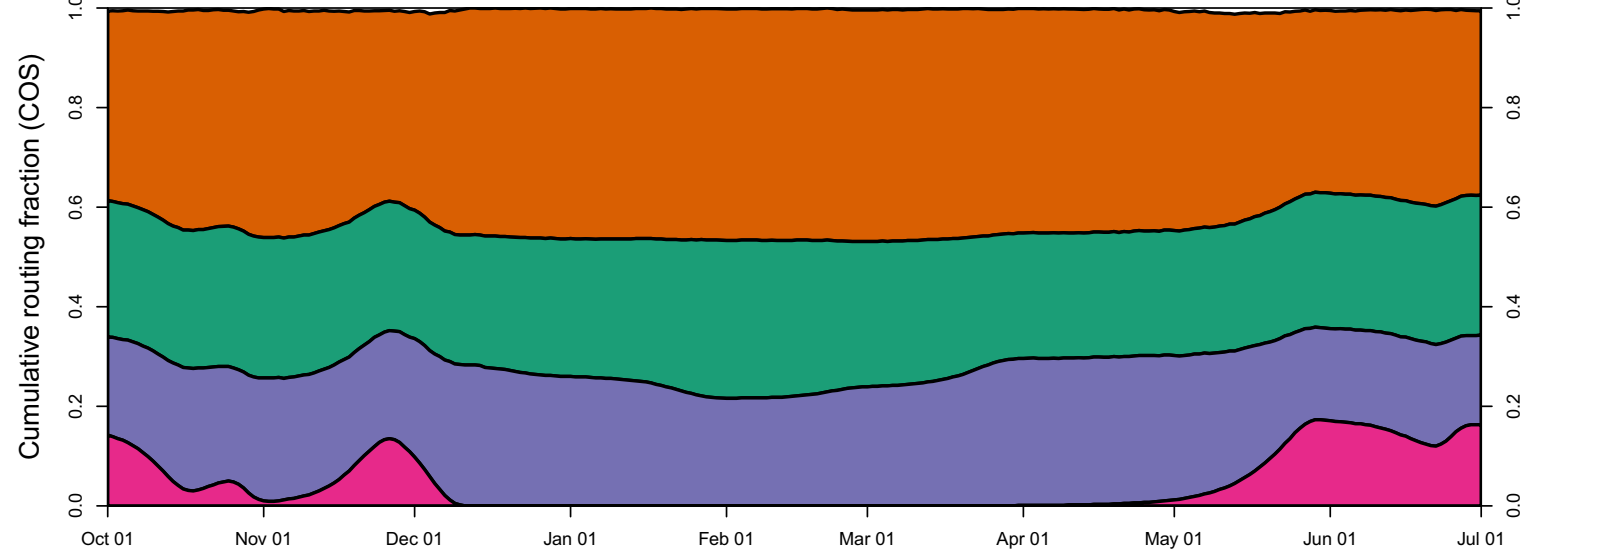

1941 (WY type = W)

Oct 01 Nov 01 Dec 01 Jan 01 Feb 01 Mar 01 Apr 01 May 01 Jun 01

1942 (WY type = W)

Oct 01 Nov 01 Dec 01 Jan 01 Feb 01 Mar 01 Apr 01 May 01 Jun 01

1943 (WY type = W)

1944 (WY type = D)

Oct 01 Nov 01 Dec 01 Jan 01 Feb 01 Mar 01 Apr 01 May 01 Jun 01 Jul 01