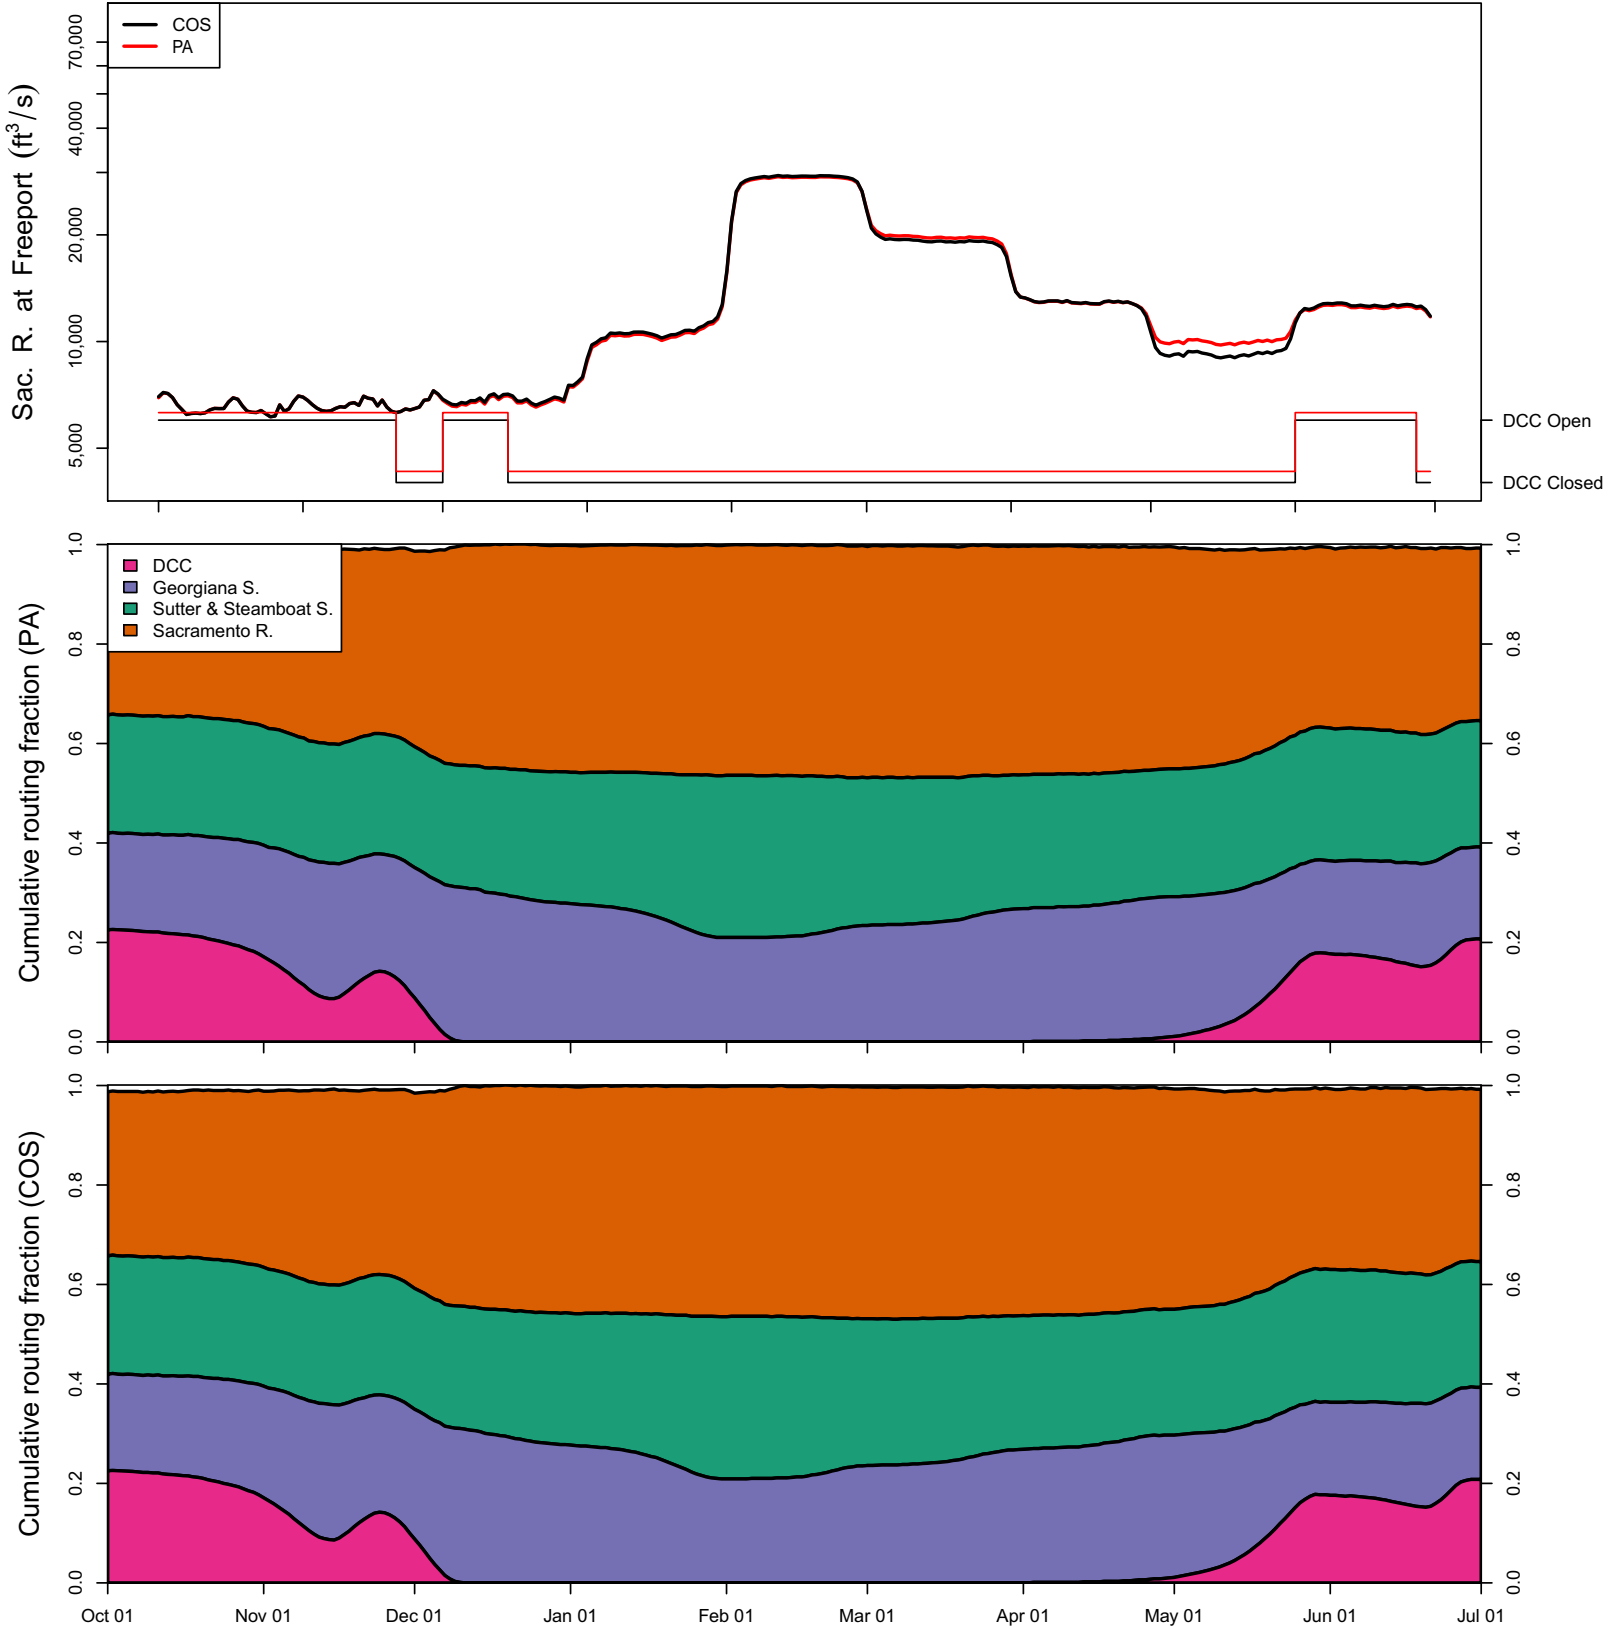

1990 (WY type = C)

Oct 01 Nov 01 Dec 01 Jan 01 Feb 01 Mar 01 Apr 01 May 01 Jun 01

1991 (WY type = C)

Oct 01 Nov 01 Dec 01 Jan 01 Feb 01 Mar 01 Apr 01 May 01 Jun 01

1992 (WY type = C)

1993 (WY type = AN)

Oct 01 Nov 01 Dec 01 Jan 01 Feb 01 Mar 01 Apr 01 May 01 Jun 01