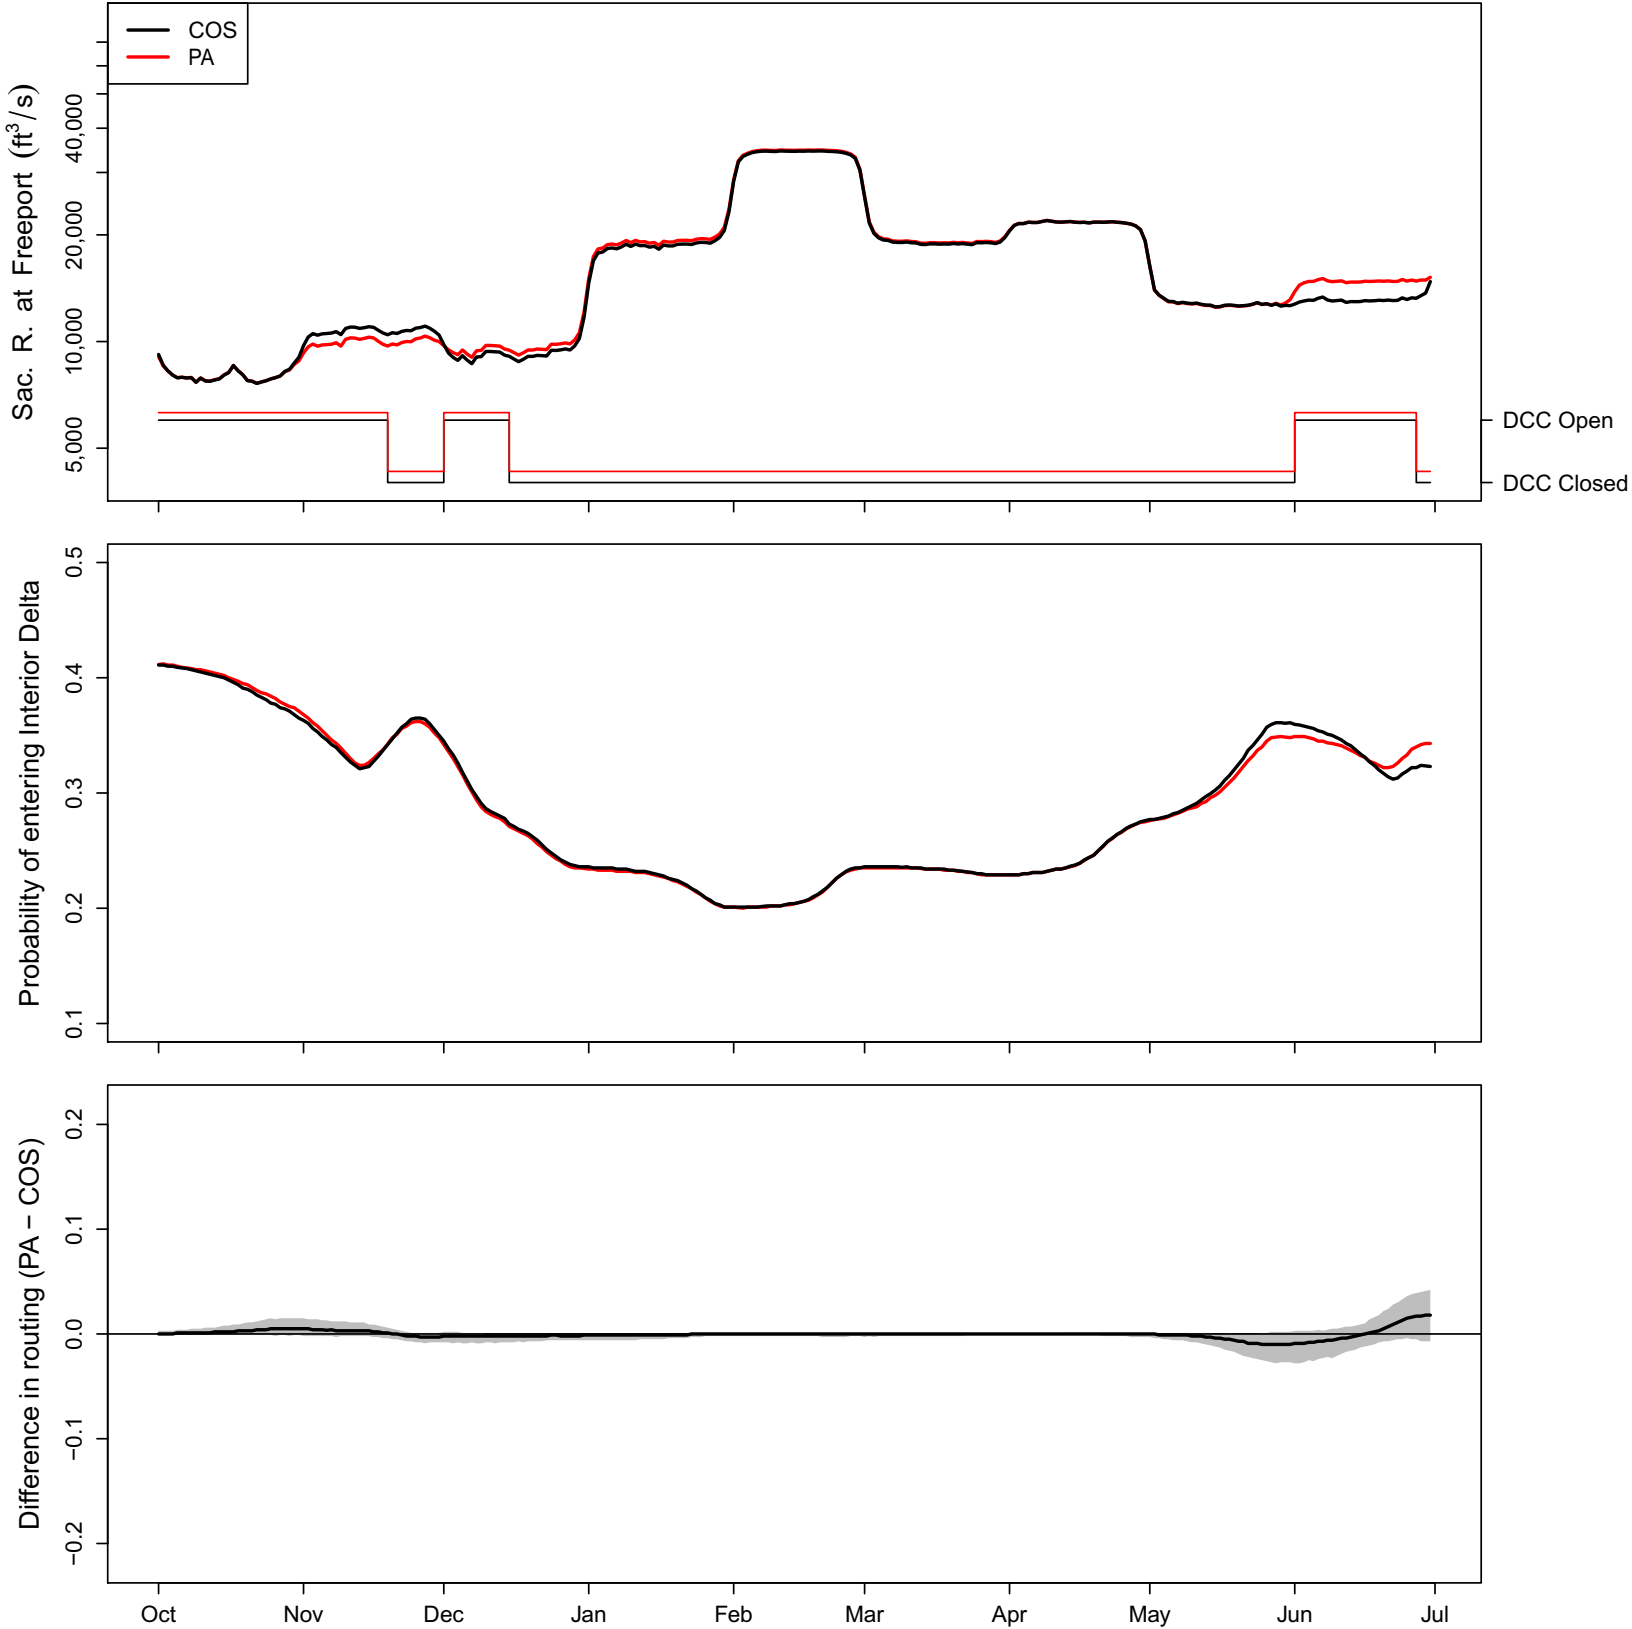

1950 (WY type = BN)