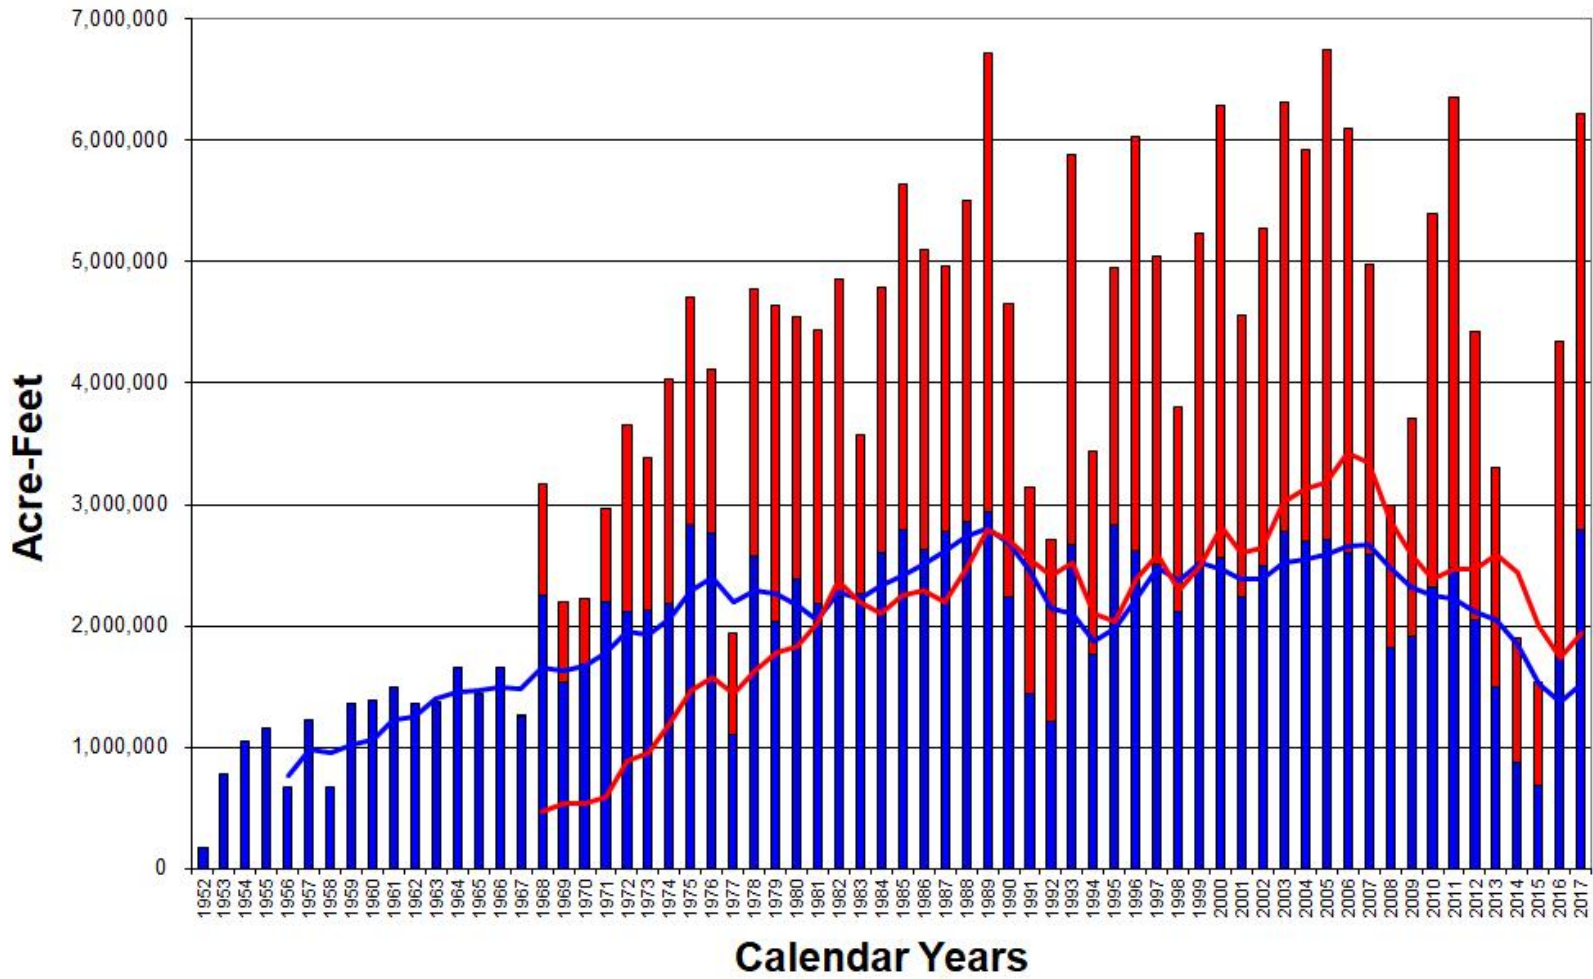

Annual Historical Delta Export Pumping Volumes

■ Jones (Tracy) Exports
 ■ Banks Exports
 — Jones Running 5 YR Average
 — Banks Running 5 YR Average