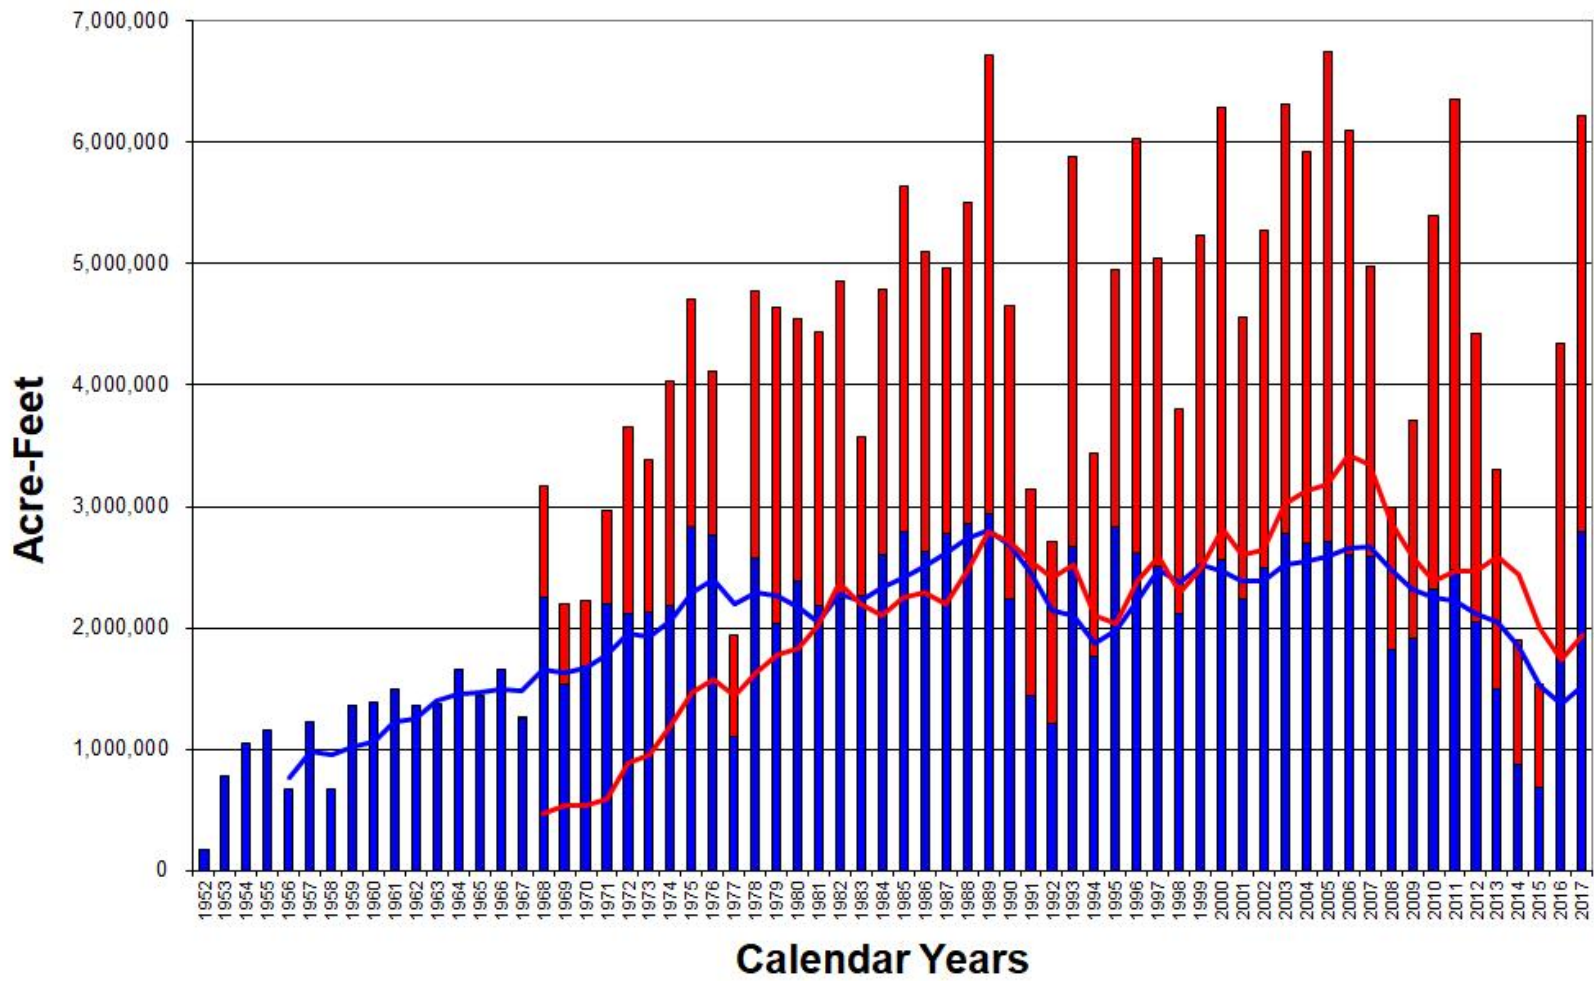

Annual Historical Delta Export Pumping Volumes

■ Jones (Tracy) Exports ■ Banks Exports — Jones Running 5 YR Average — Banks Running 5 YR Average