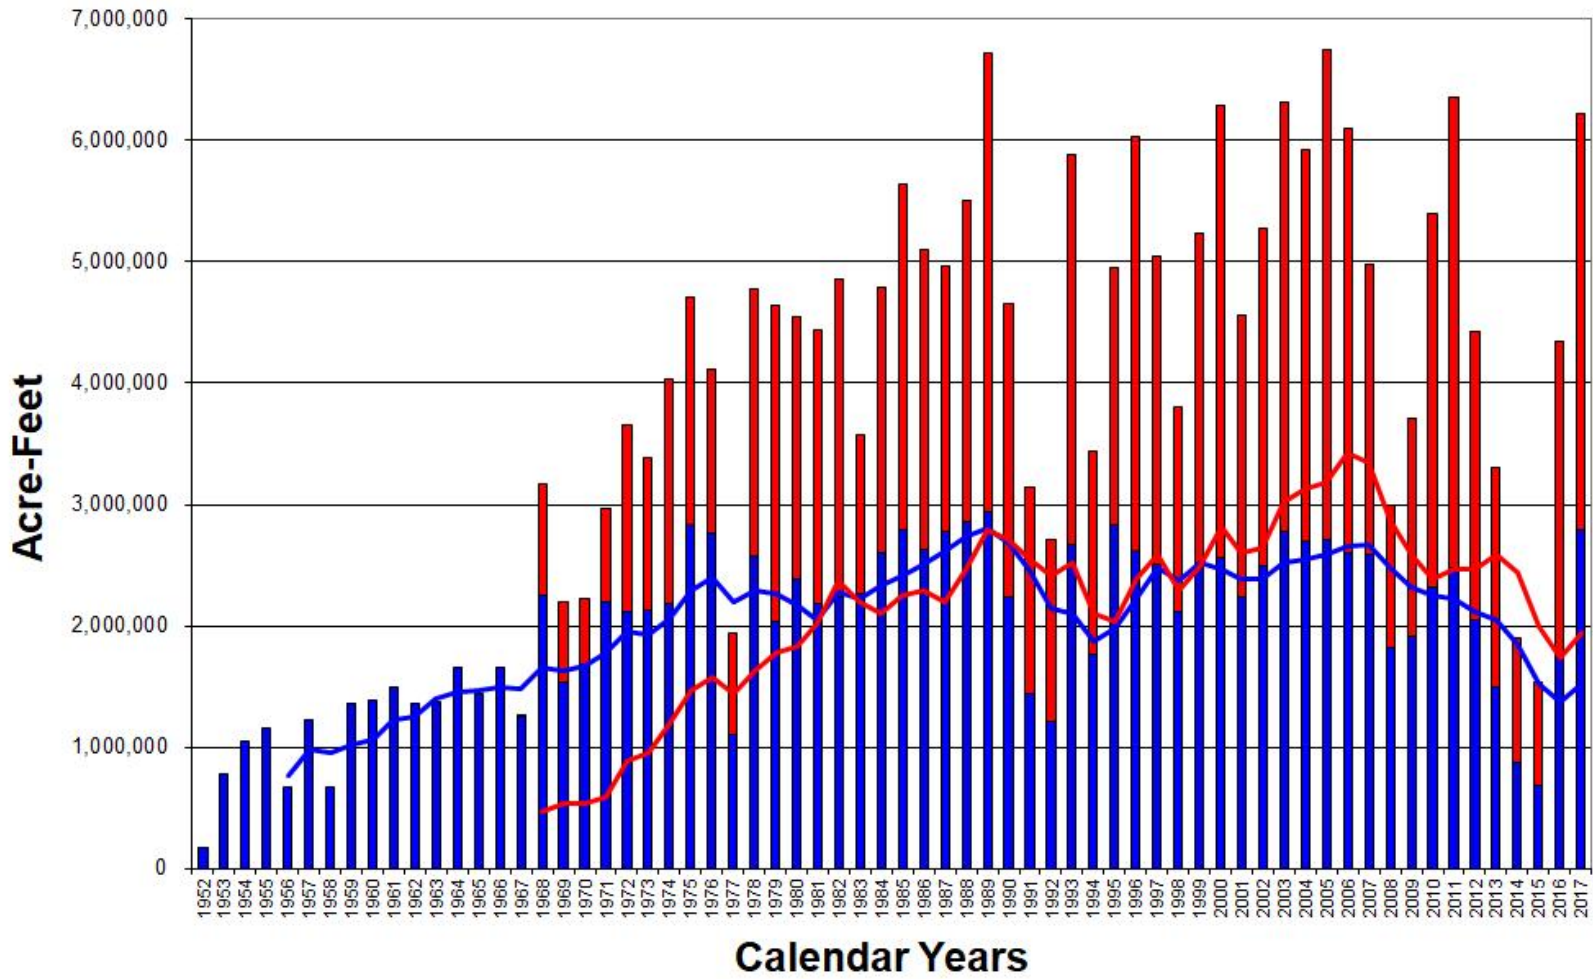

## Annual Historical Delta Export Pumping Volumes

■ Jones (Tracy) Exports    
 ■ Banks Exports    
 — Jones Running 5 YR Average    
 — Banks Running 5 YR Average