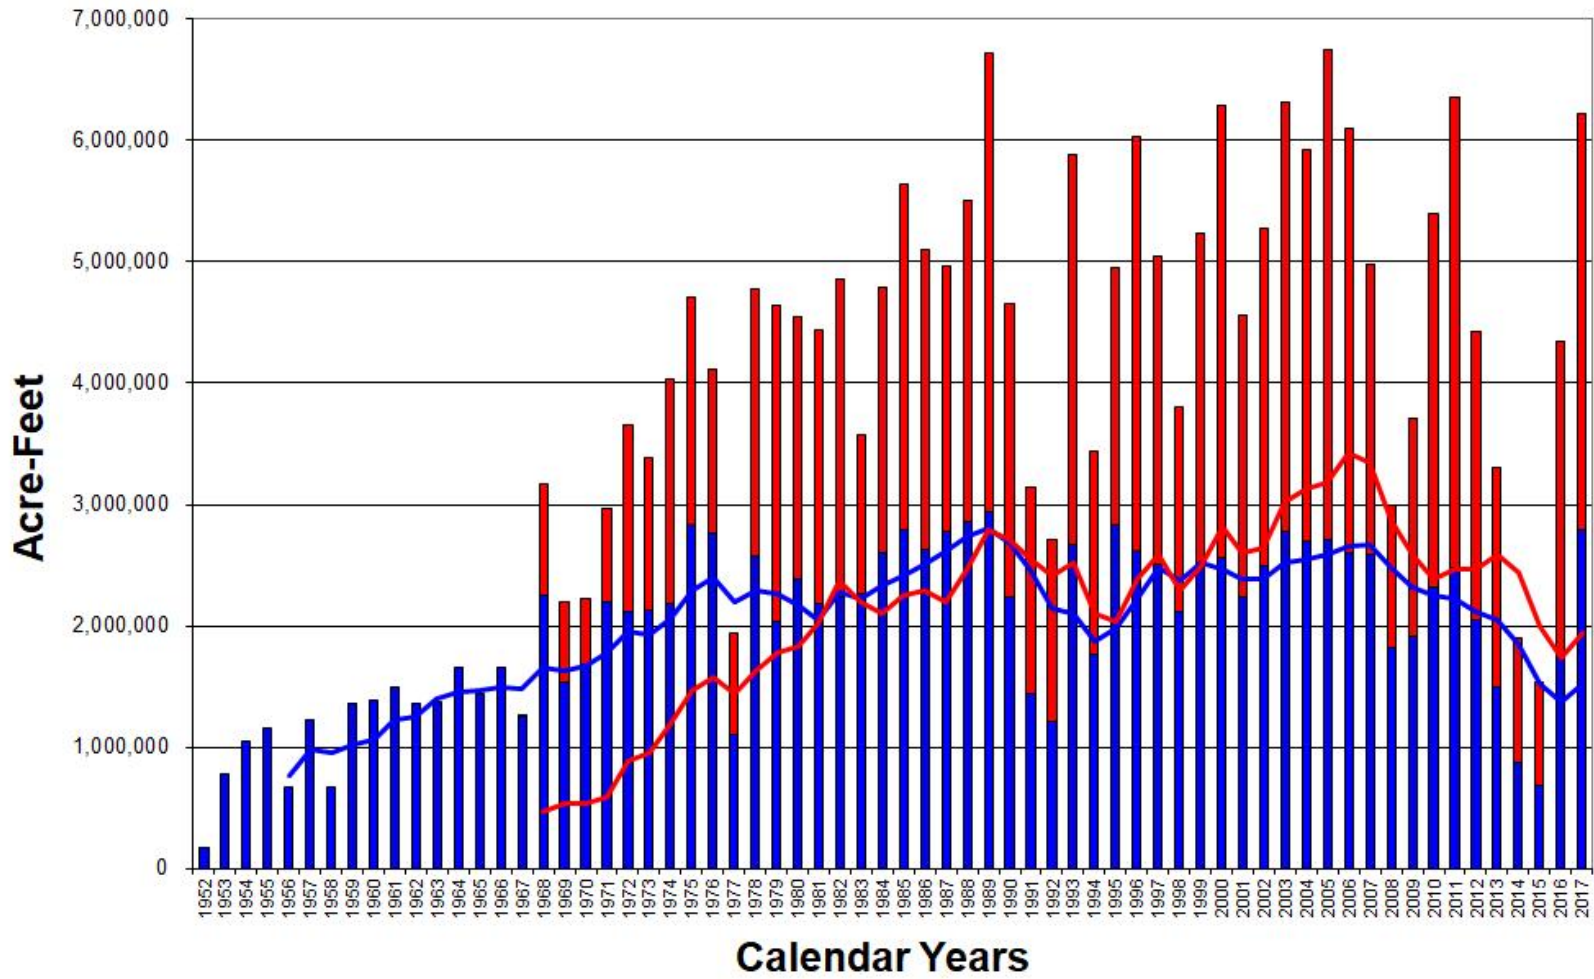

## Annual Historical Delta Export Pumping Volumes

■ Jones (Tracy) Exports    
 ■ Banks Exports    
 — Jones Running 5 YR Average    
 — Banks Running 5 YR Average