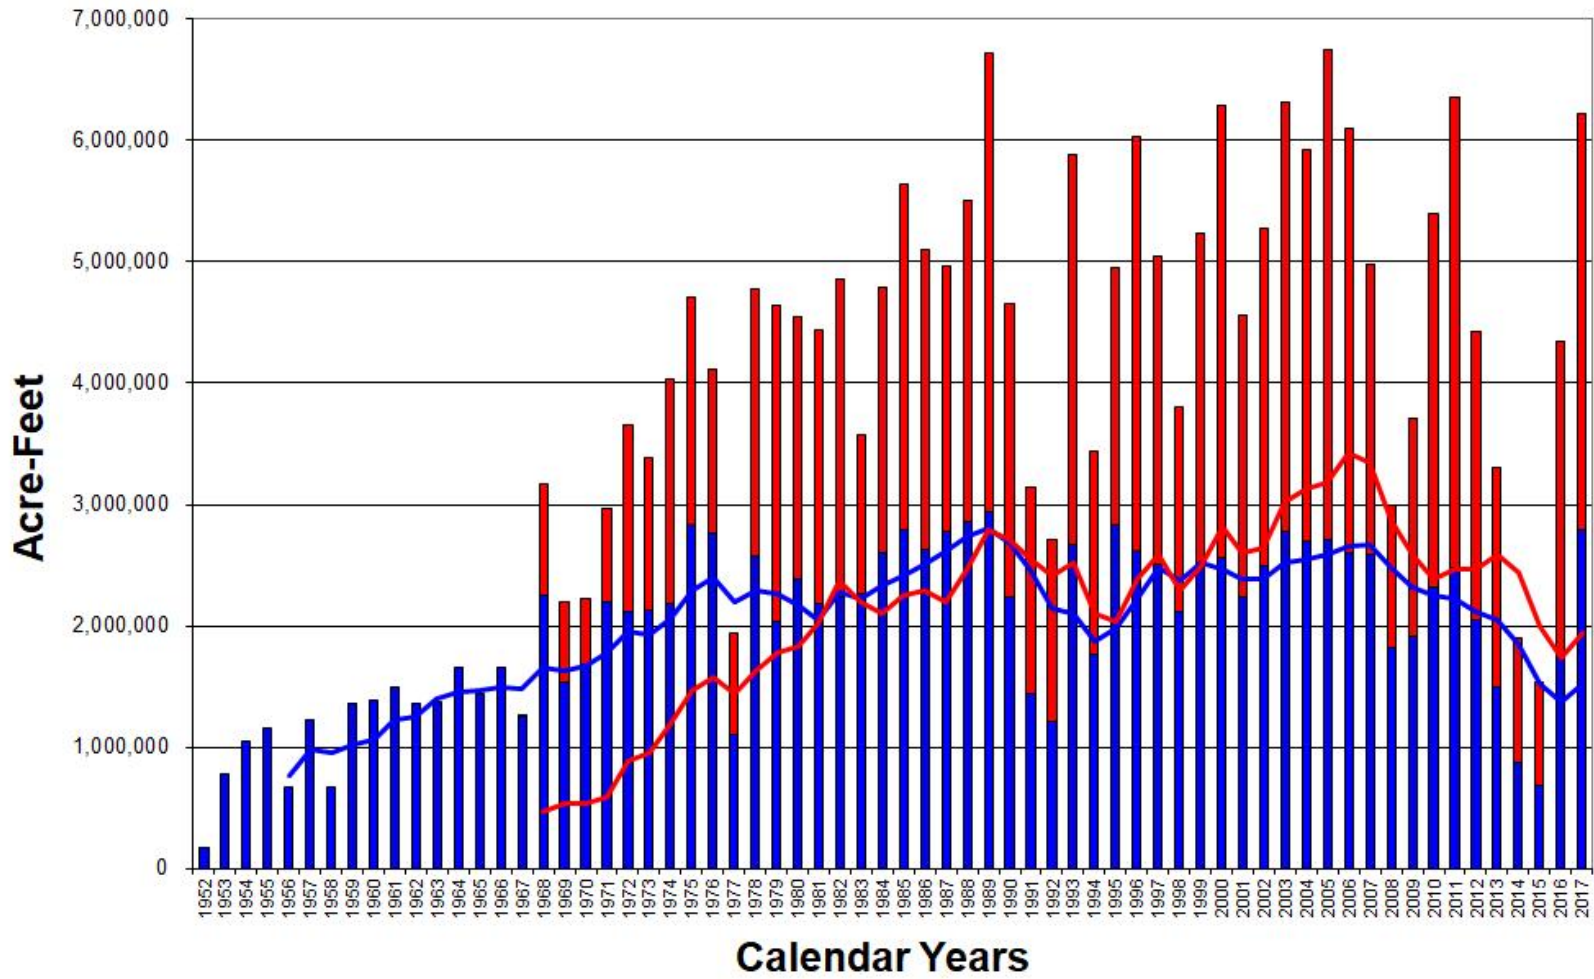

Annual Historical Delta Export Pumping Volumes

■ Jones (Tracy) Exports
 ■ Banks Exports
 — Jones Running 5 YR Average
 — Banks Running 5 YR Average