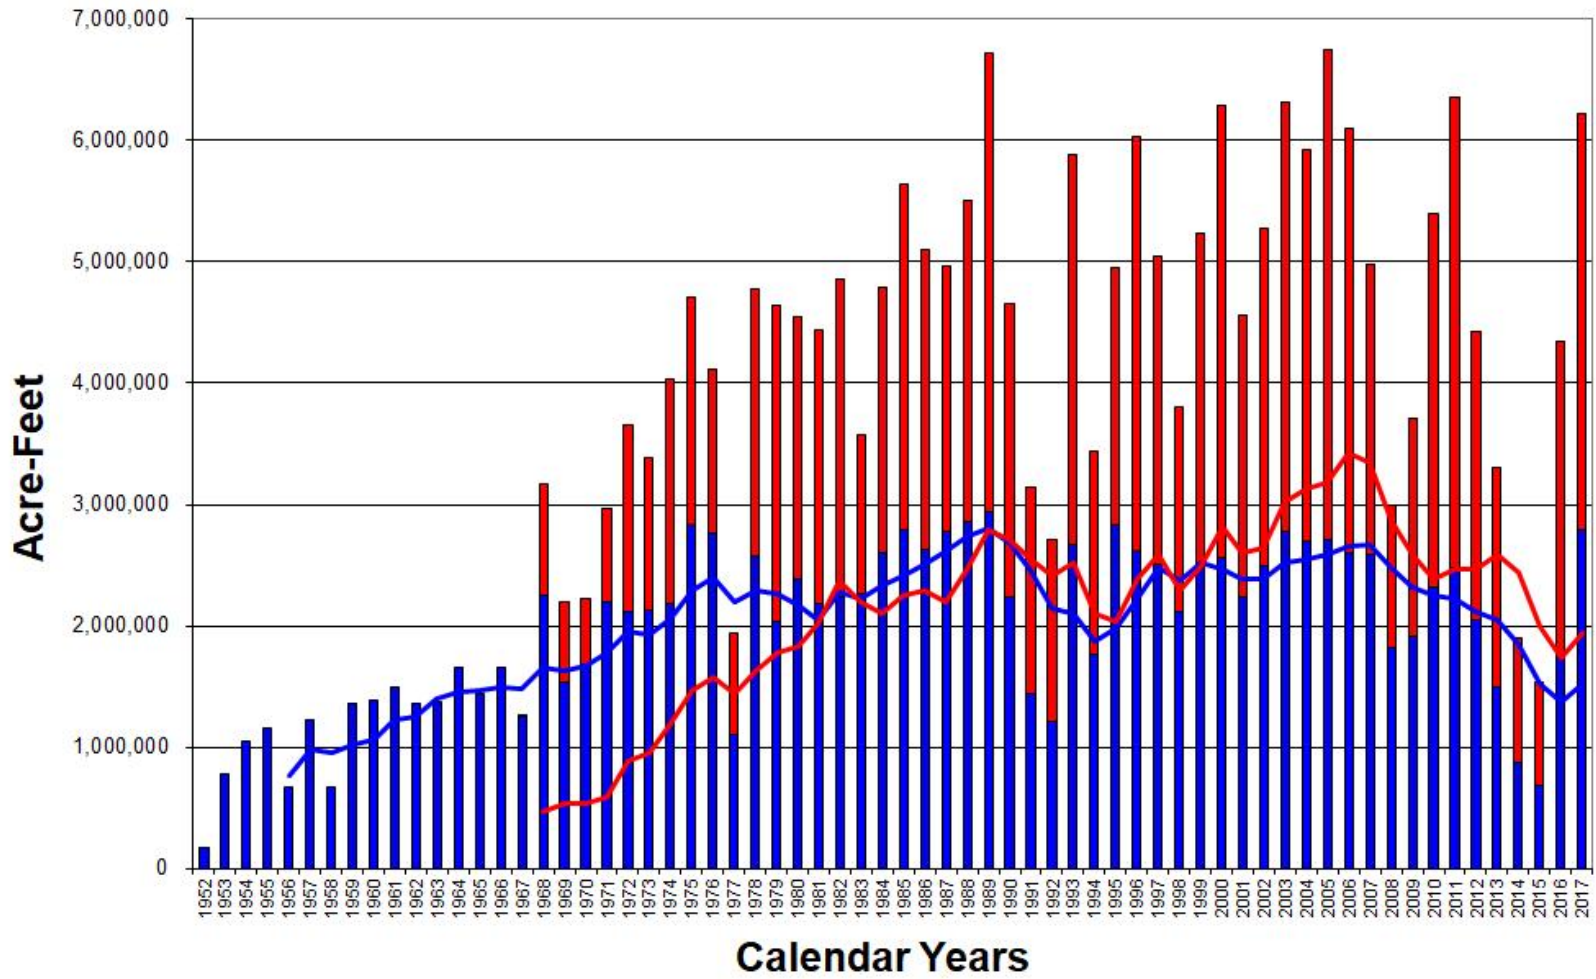

Annual Historical Delta Export Pumping Volumes

■ Jones (Tracy) Exports
 ■ Banks Exports
 — Jones Running 5 YR Average
 — Banks Running 5 YR Average