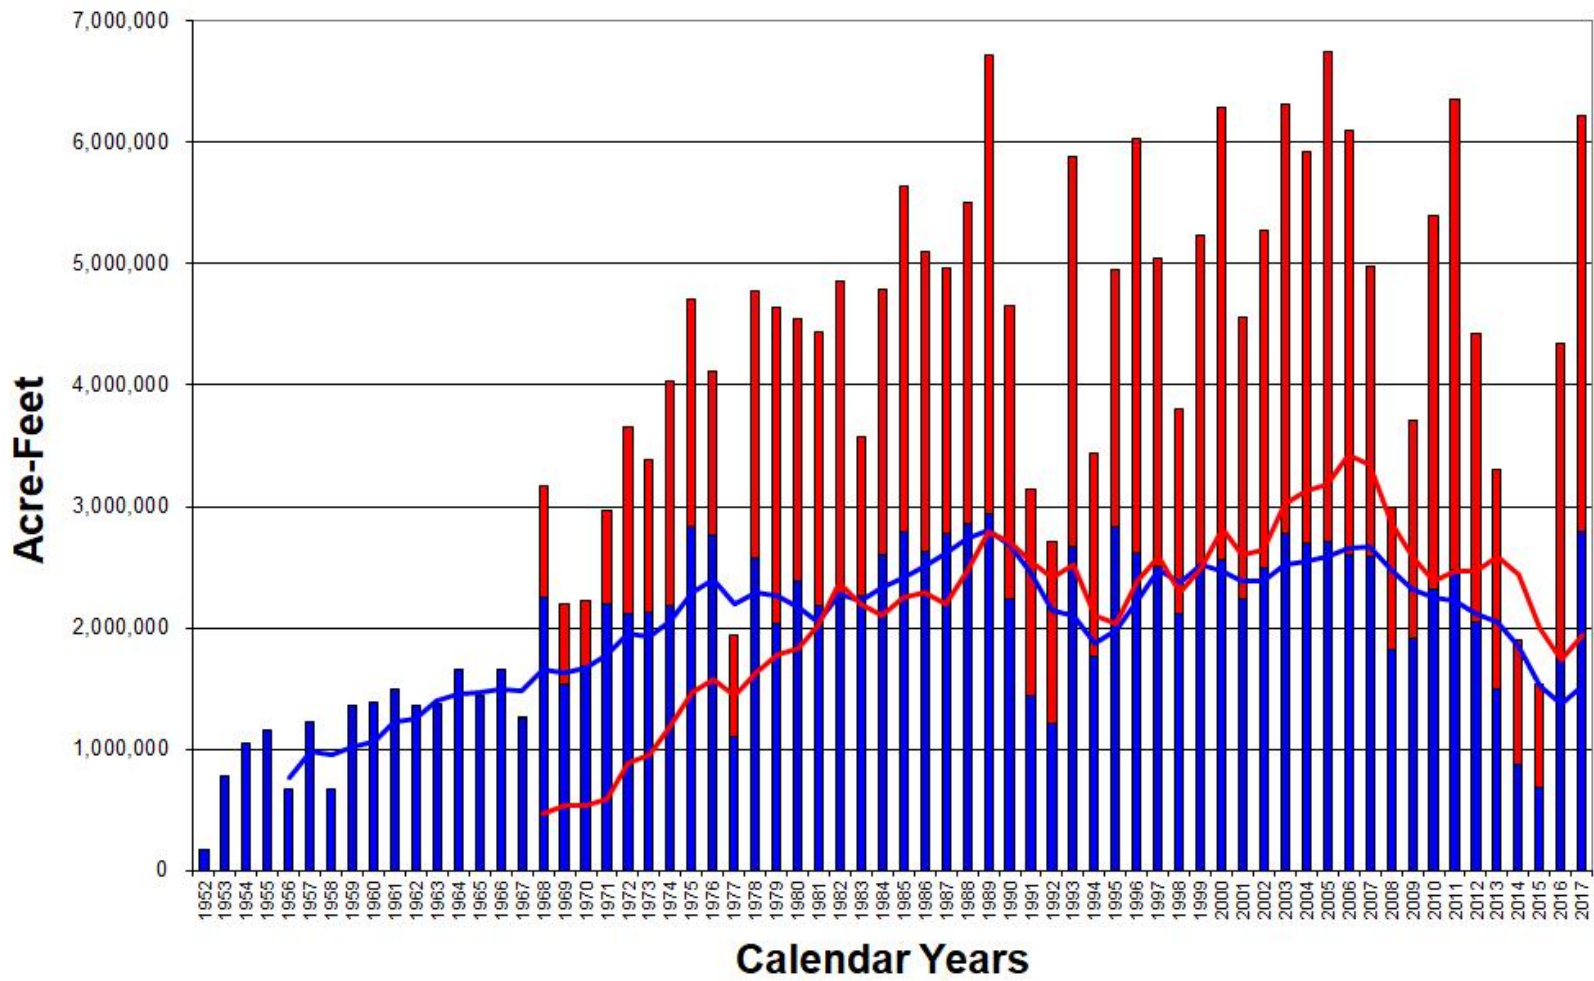

# Annual Historical Delta Export Pumping Volumes

■ Jones (Tracy) Exports    
 ■ Banks Exports    
 — Jones Running 5 YR Average    
 — Banks Running 5 YR Average