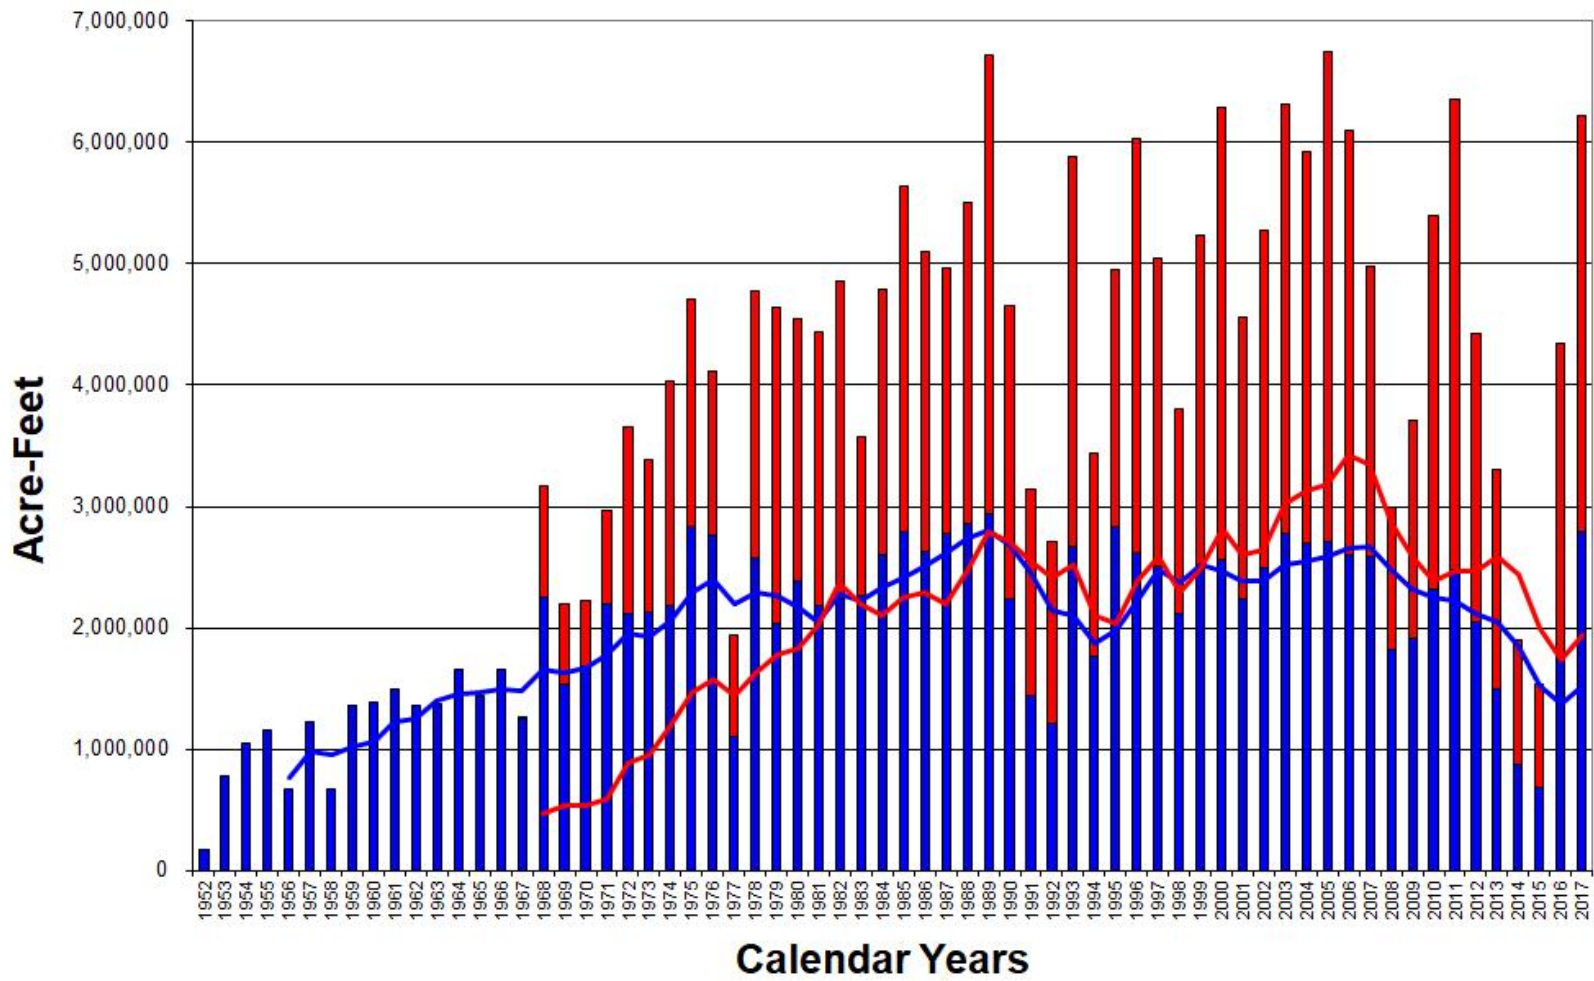

Annual Historical Delta Export Pumping Volumes

■ Jones (Tracy) Exports
 ■ Banks Exports
 — Jones Running 5 YR Average
 — Banks Running 5 YR Average